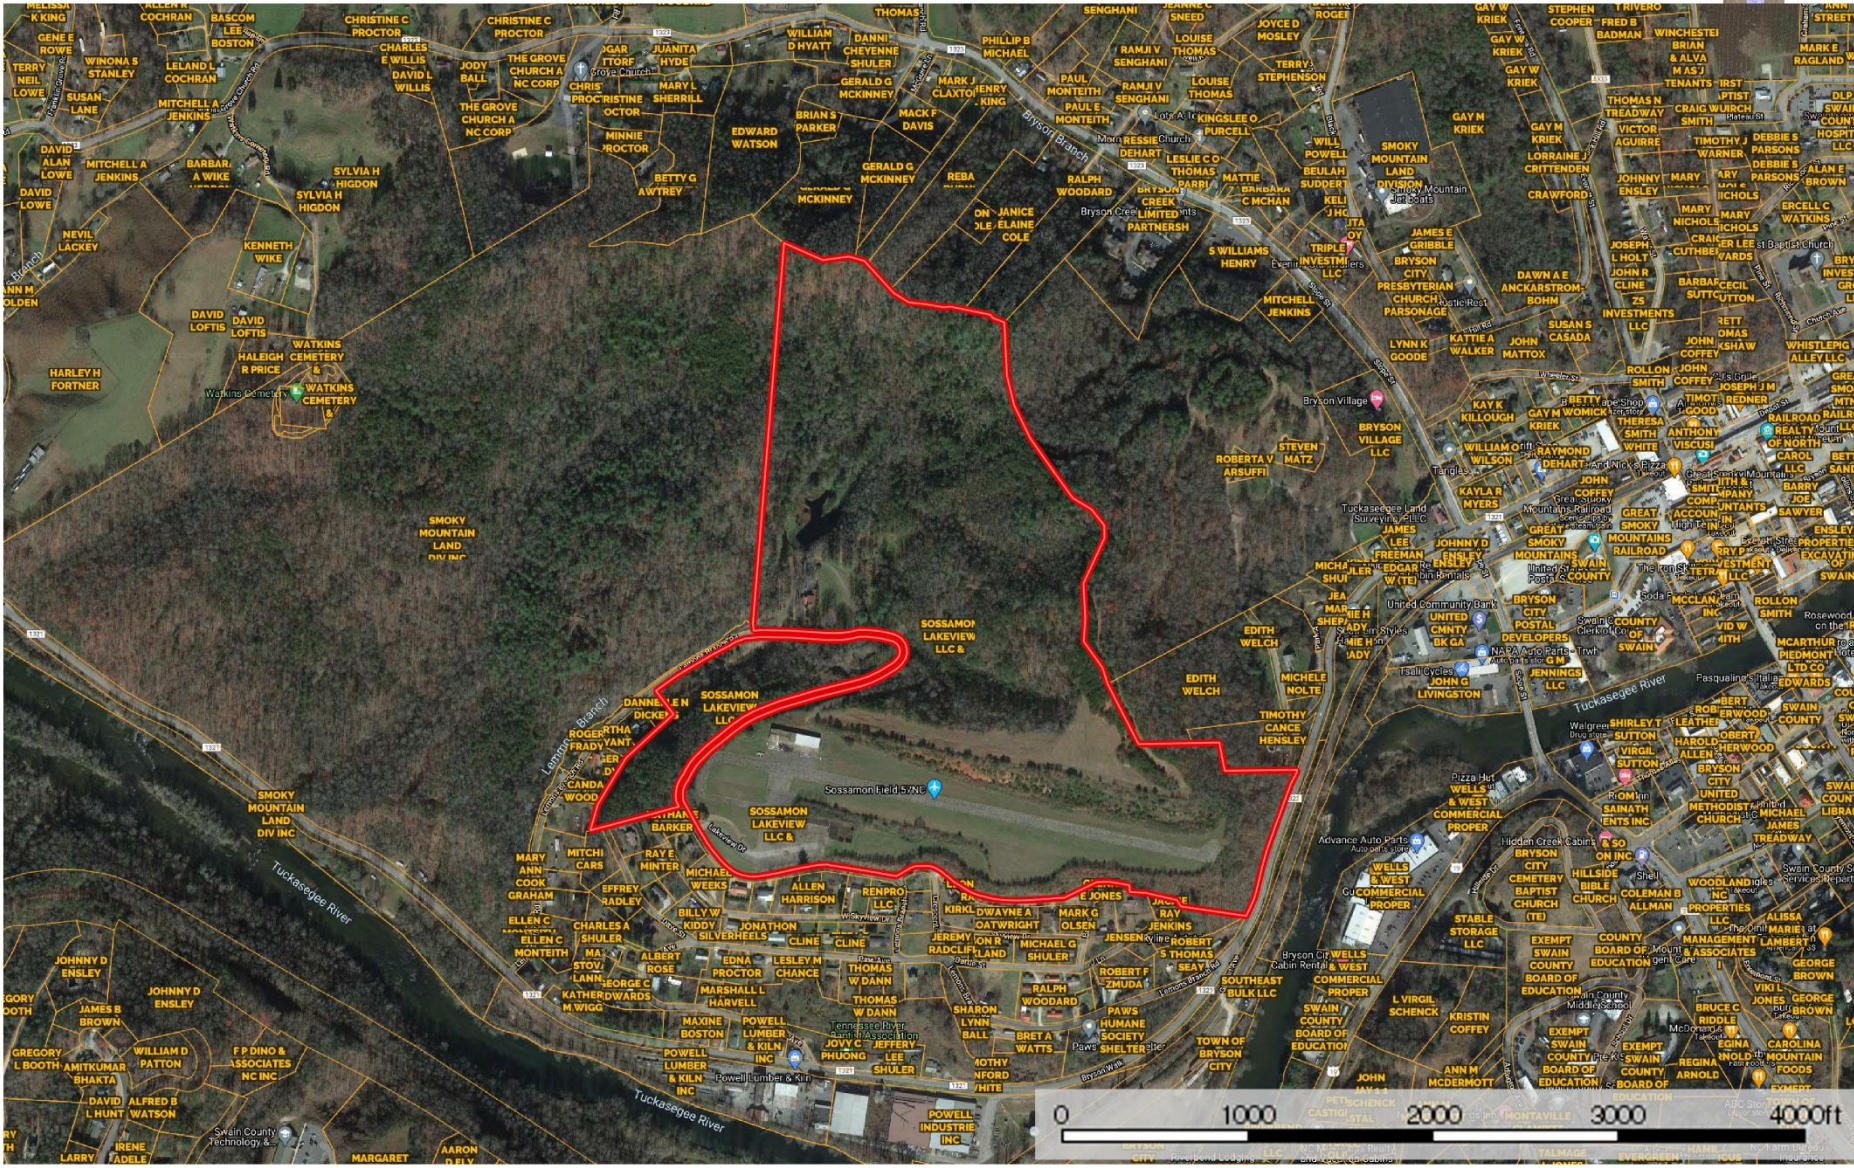

Bryson City Airstrip - 67 Lakeview Dr

Swain County, North Carolina, AC +/-

Main House   Boundary

Billy May
P: (828) 506-8701   www.landsofamerica.com/member/332405/   Sylva, NC

The information contained herein was obtained from sources deemed to be reliable. MapRight Services makes no warranties or guarantees as to the completeness or accuracy thereof.