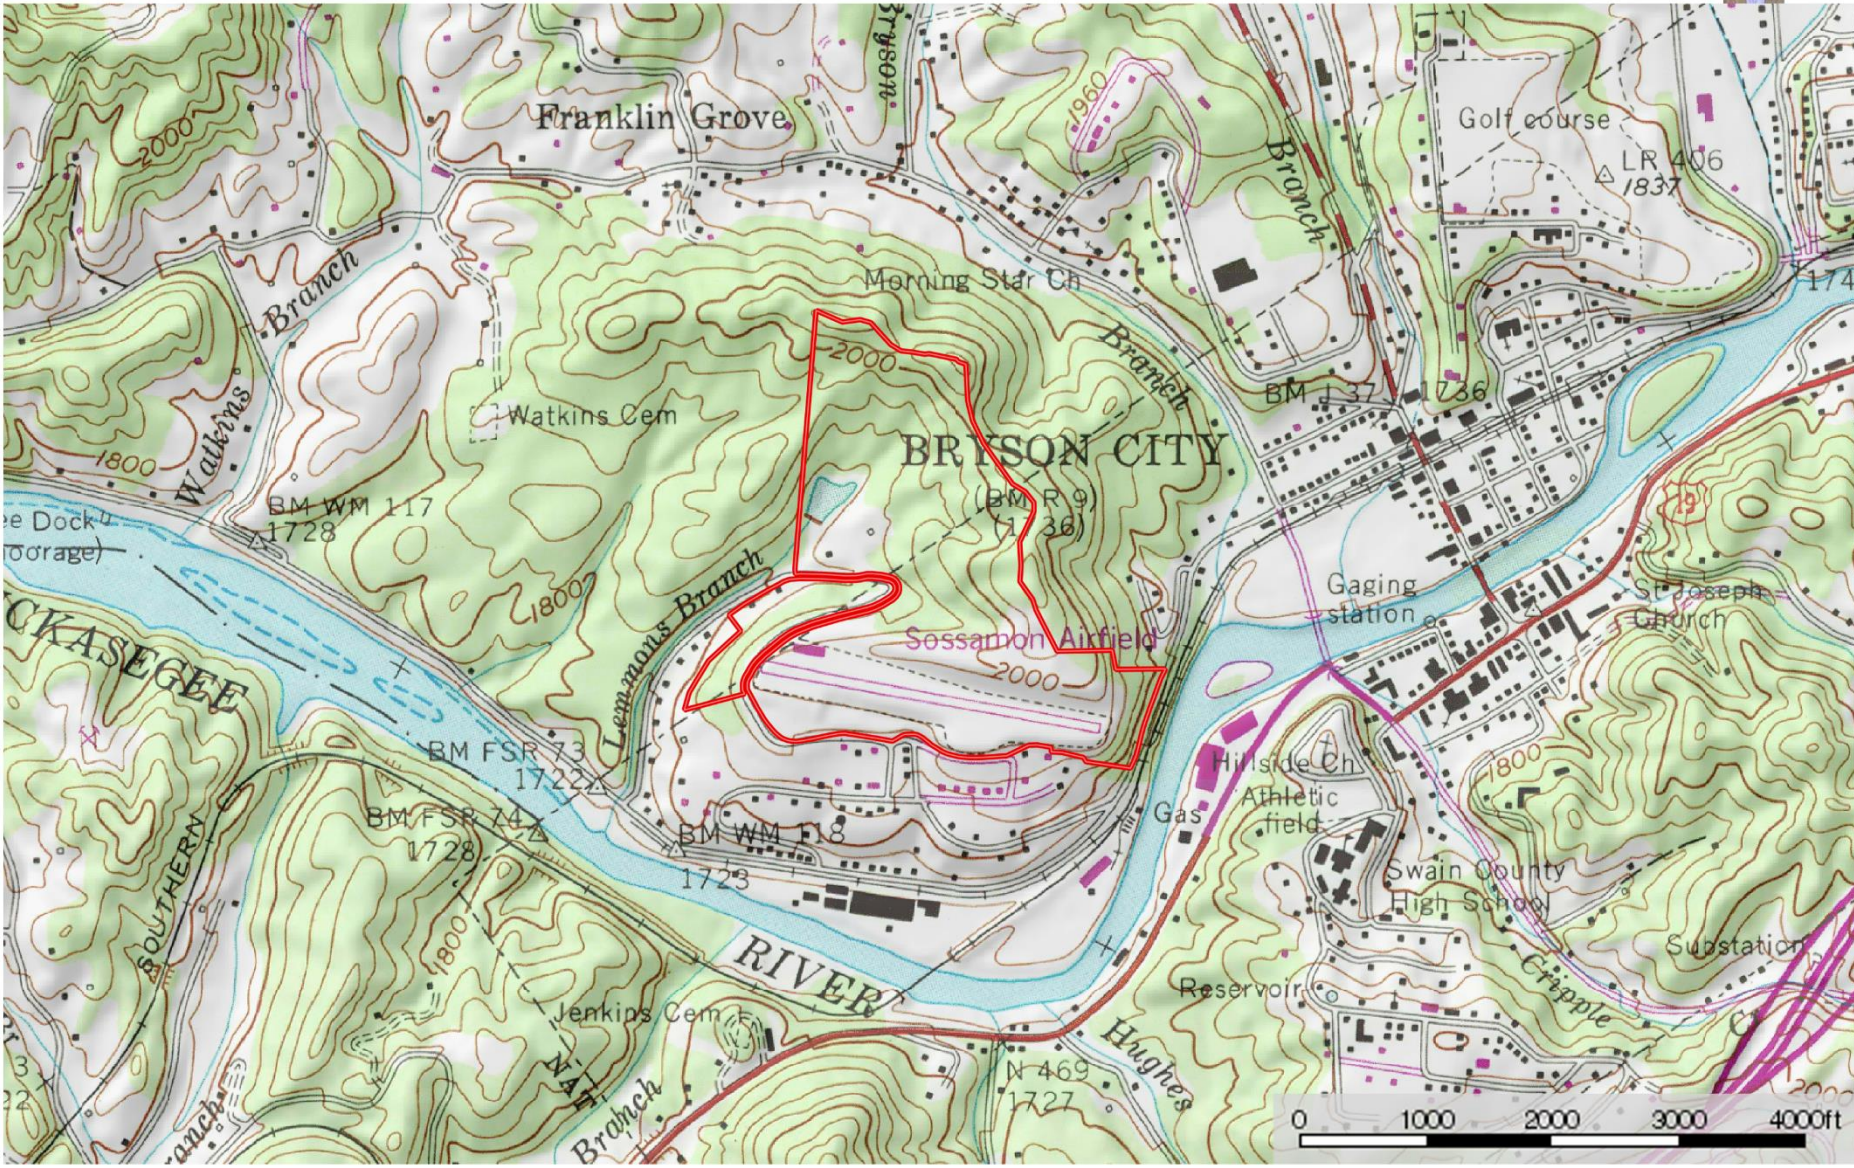

# Bryson City Airstrip - 67 Lakeview Dr

Swain County, North Carolina, AC +/-

Main House Boundary

- Main House
- Boundary

## Legend

 Boundary

1335

1323

1321

1369

ch Rd

Lakeview Dr

## Legend

 Boundary

1323

1321

19

1369

Franklin Grove Church Rd

Skyview Dr

Lakeview Dr

Dave St

Lemons Branch Rd

1000 ft