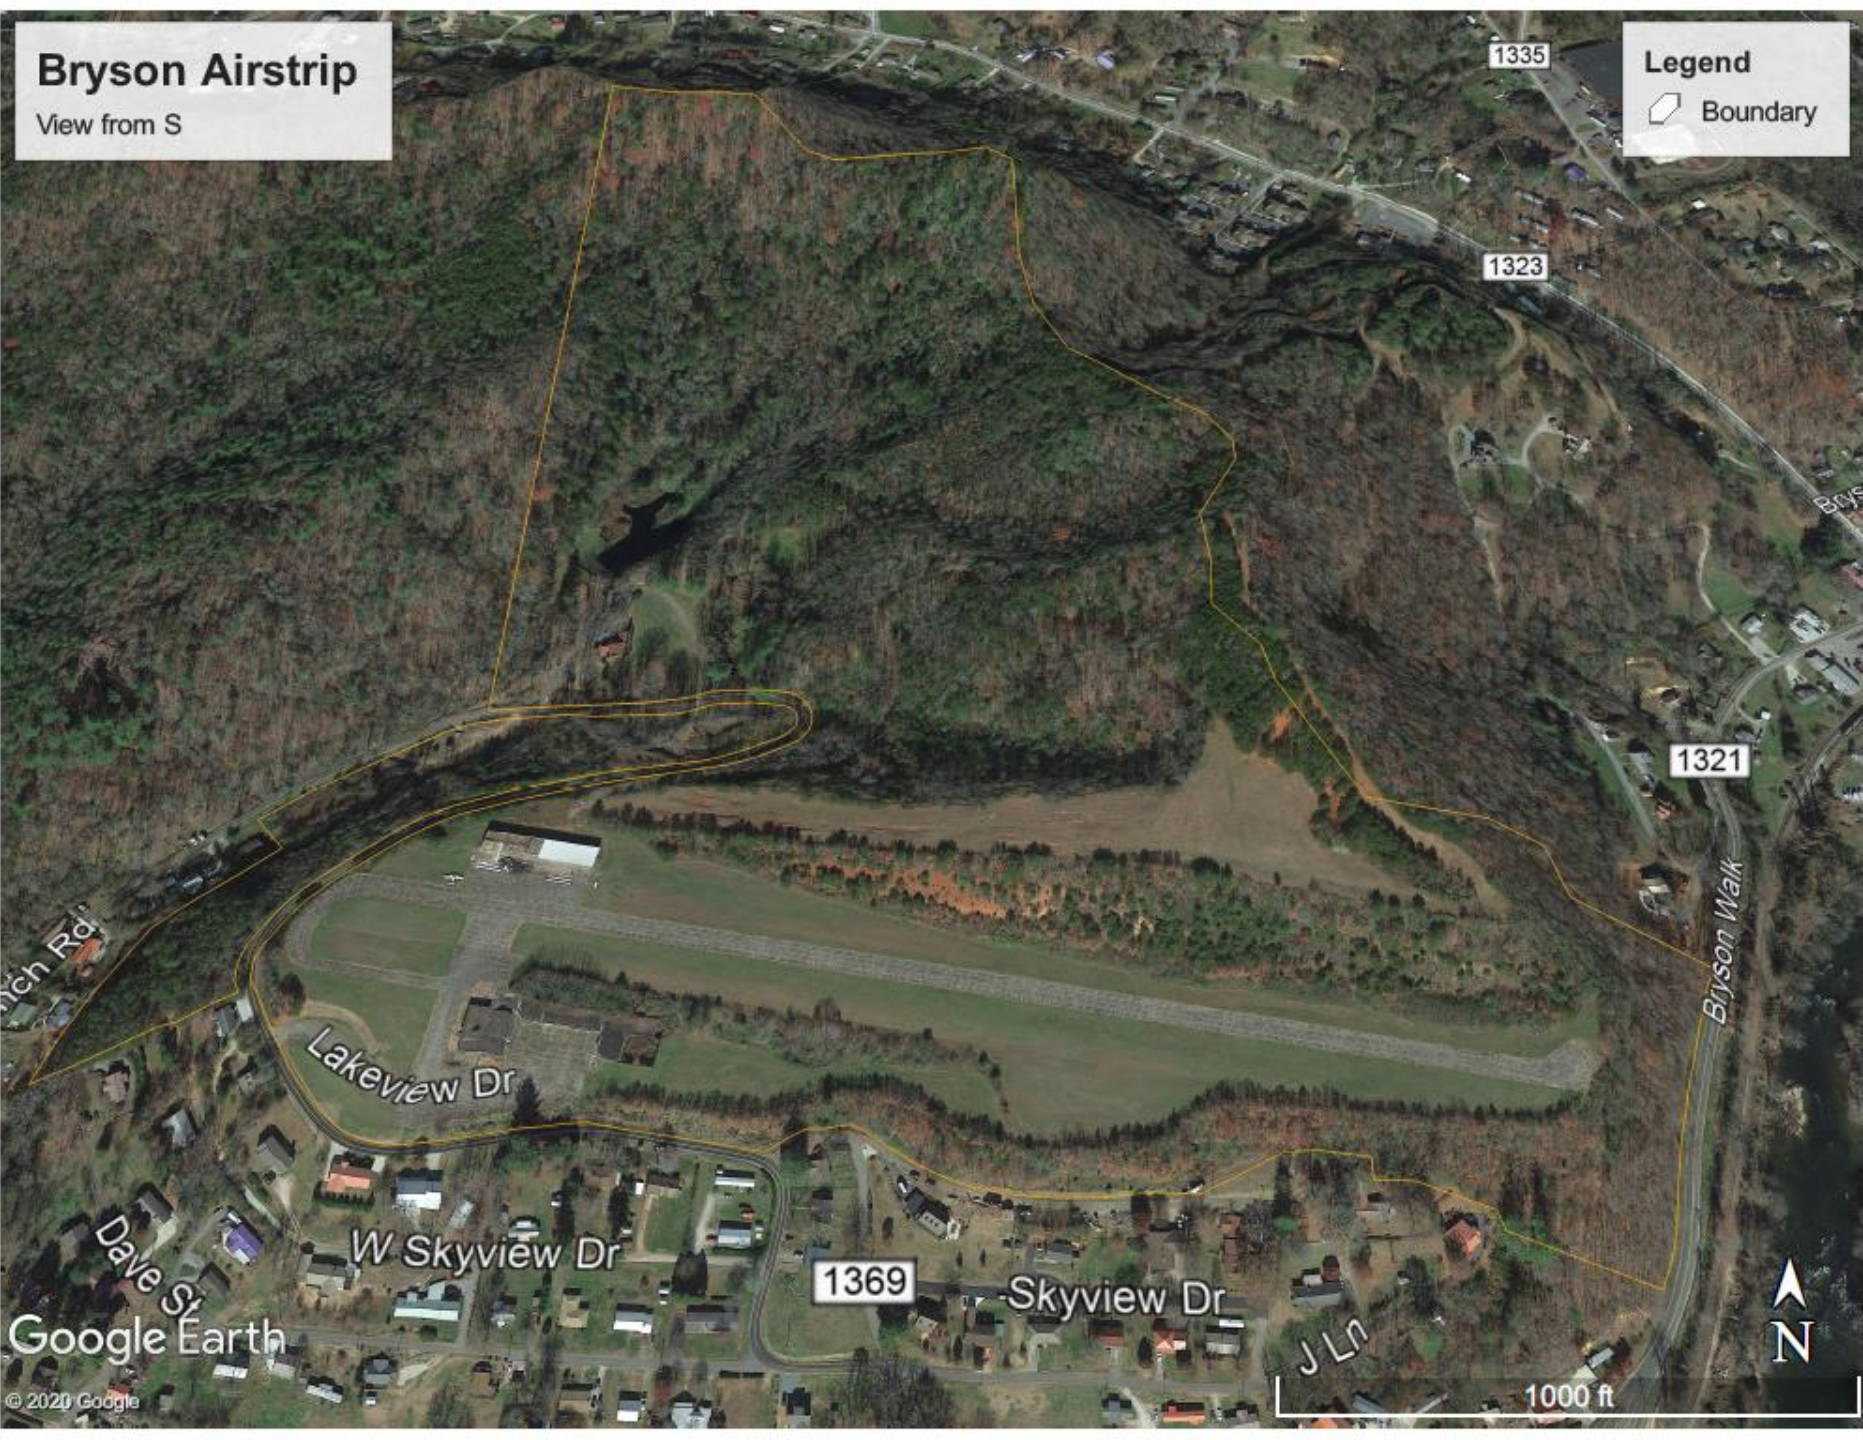

# Bryson City Airstrip - 67 Lakeview Dr

Swain County, North Carolina, AC +/-

Main House Boundary

- Main House
- Boundary

# Bryson Airstrip

View from S

## Legend

 Boundary

1335

1323

1321

1369

ch Rd

Lakeview Dr

Lakeview Dr

Dave St

Lemons Branch Rd

1000 ft