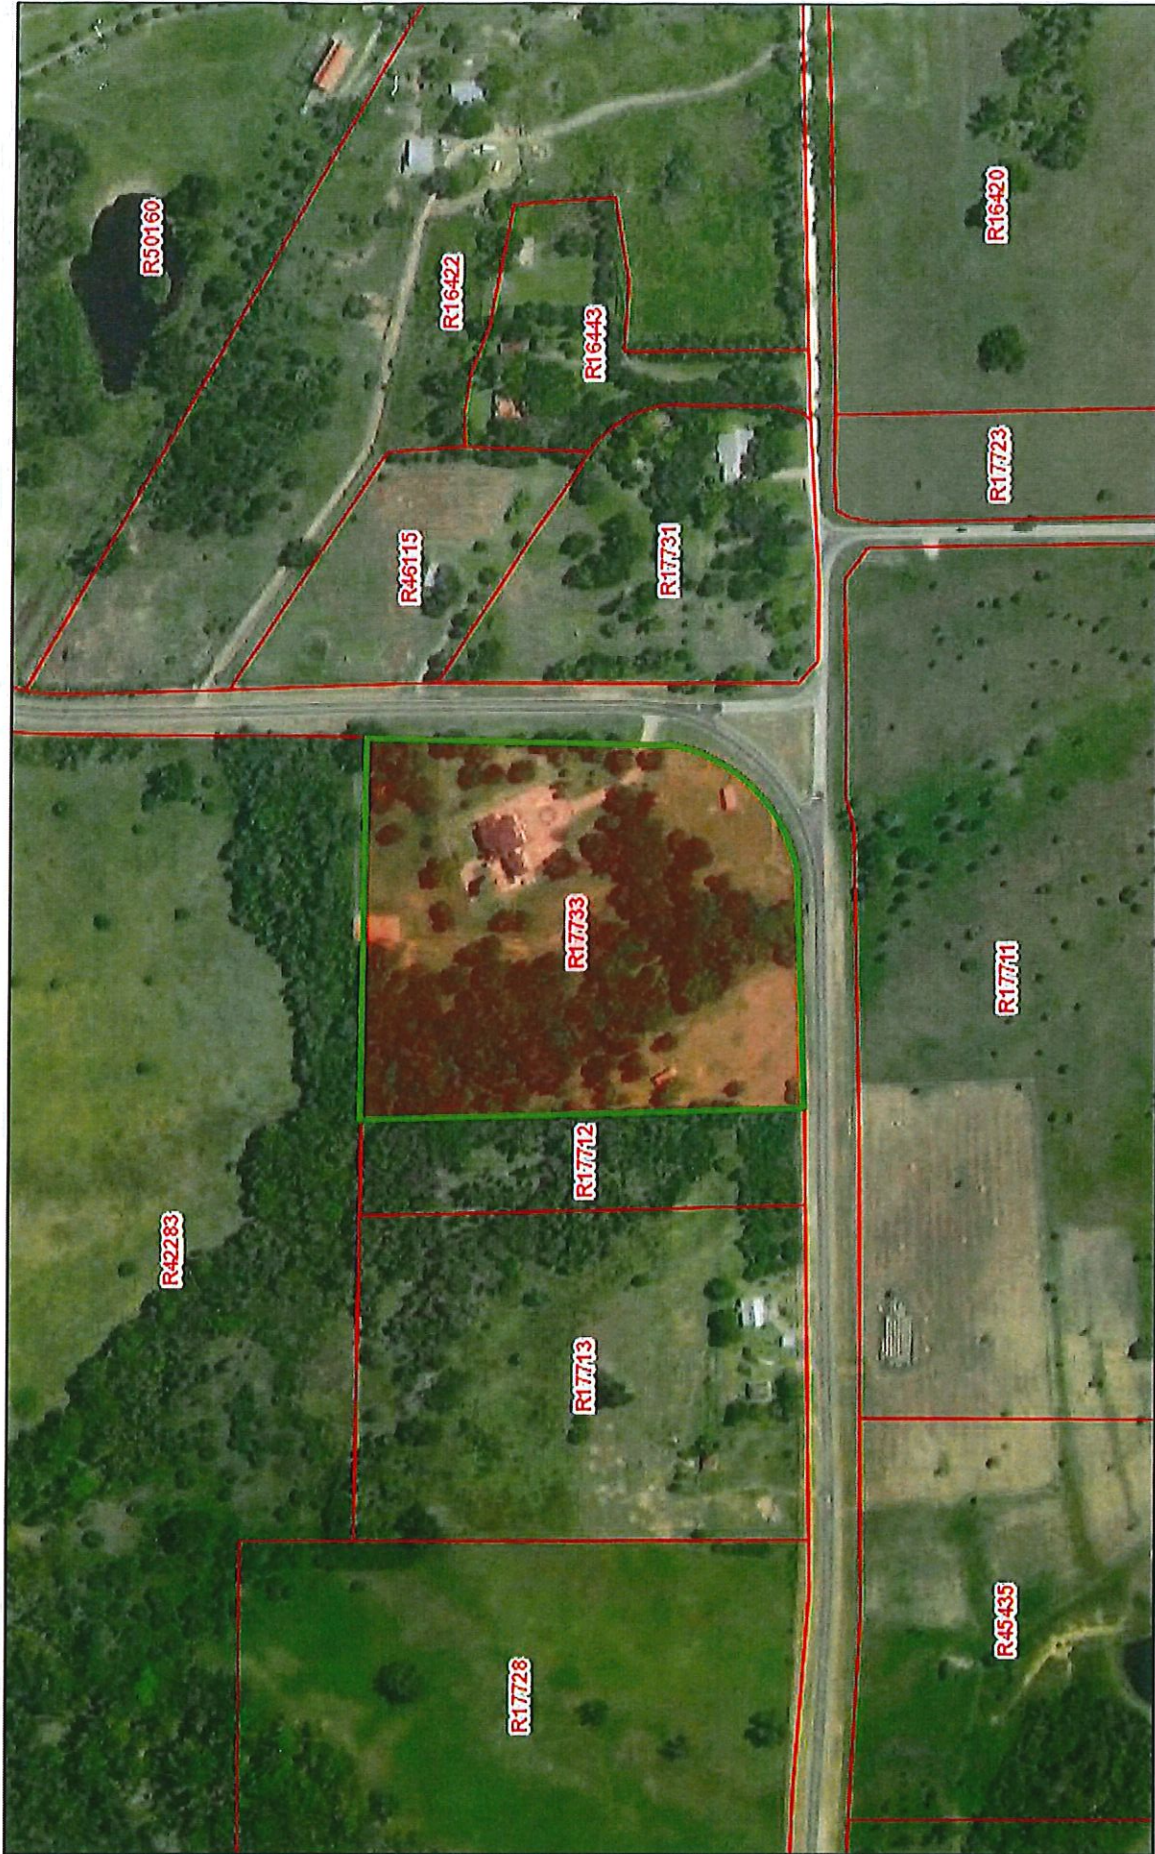

10909 FM 2447 East

February 14, 2019

□ Parcels

1:4,069

USDA FSA, DigitalGlobe, GeoEye