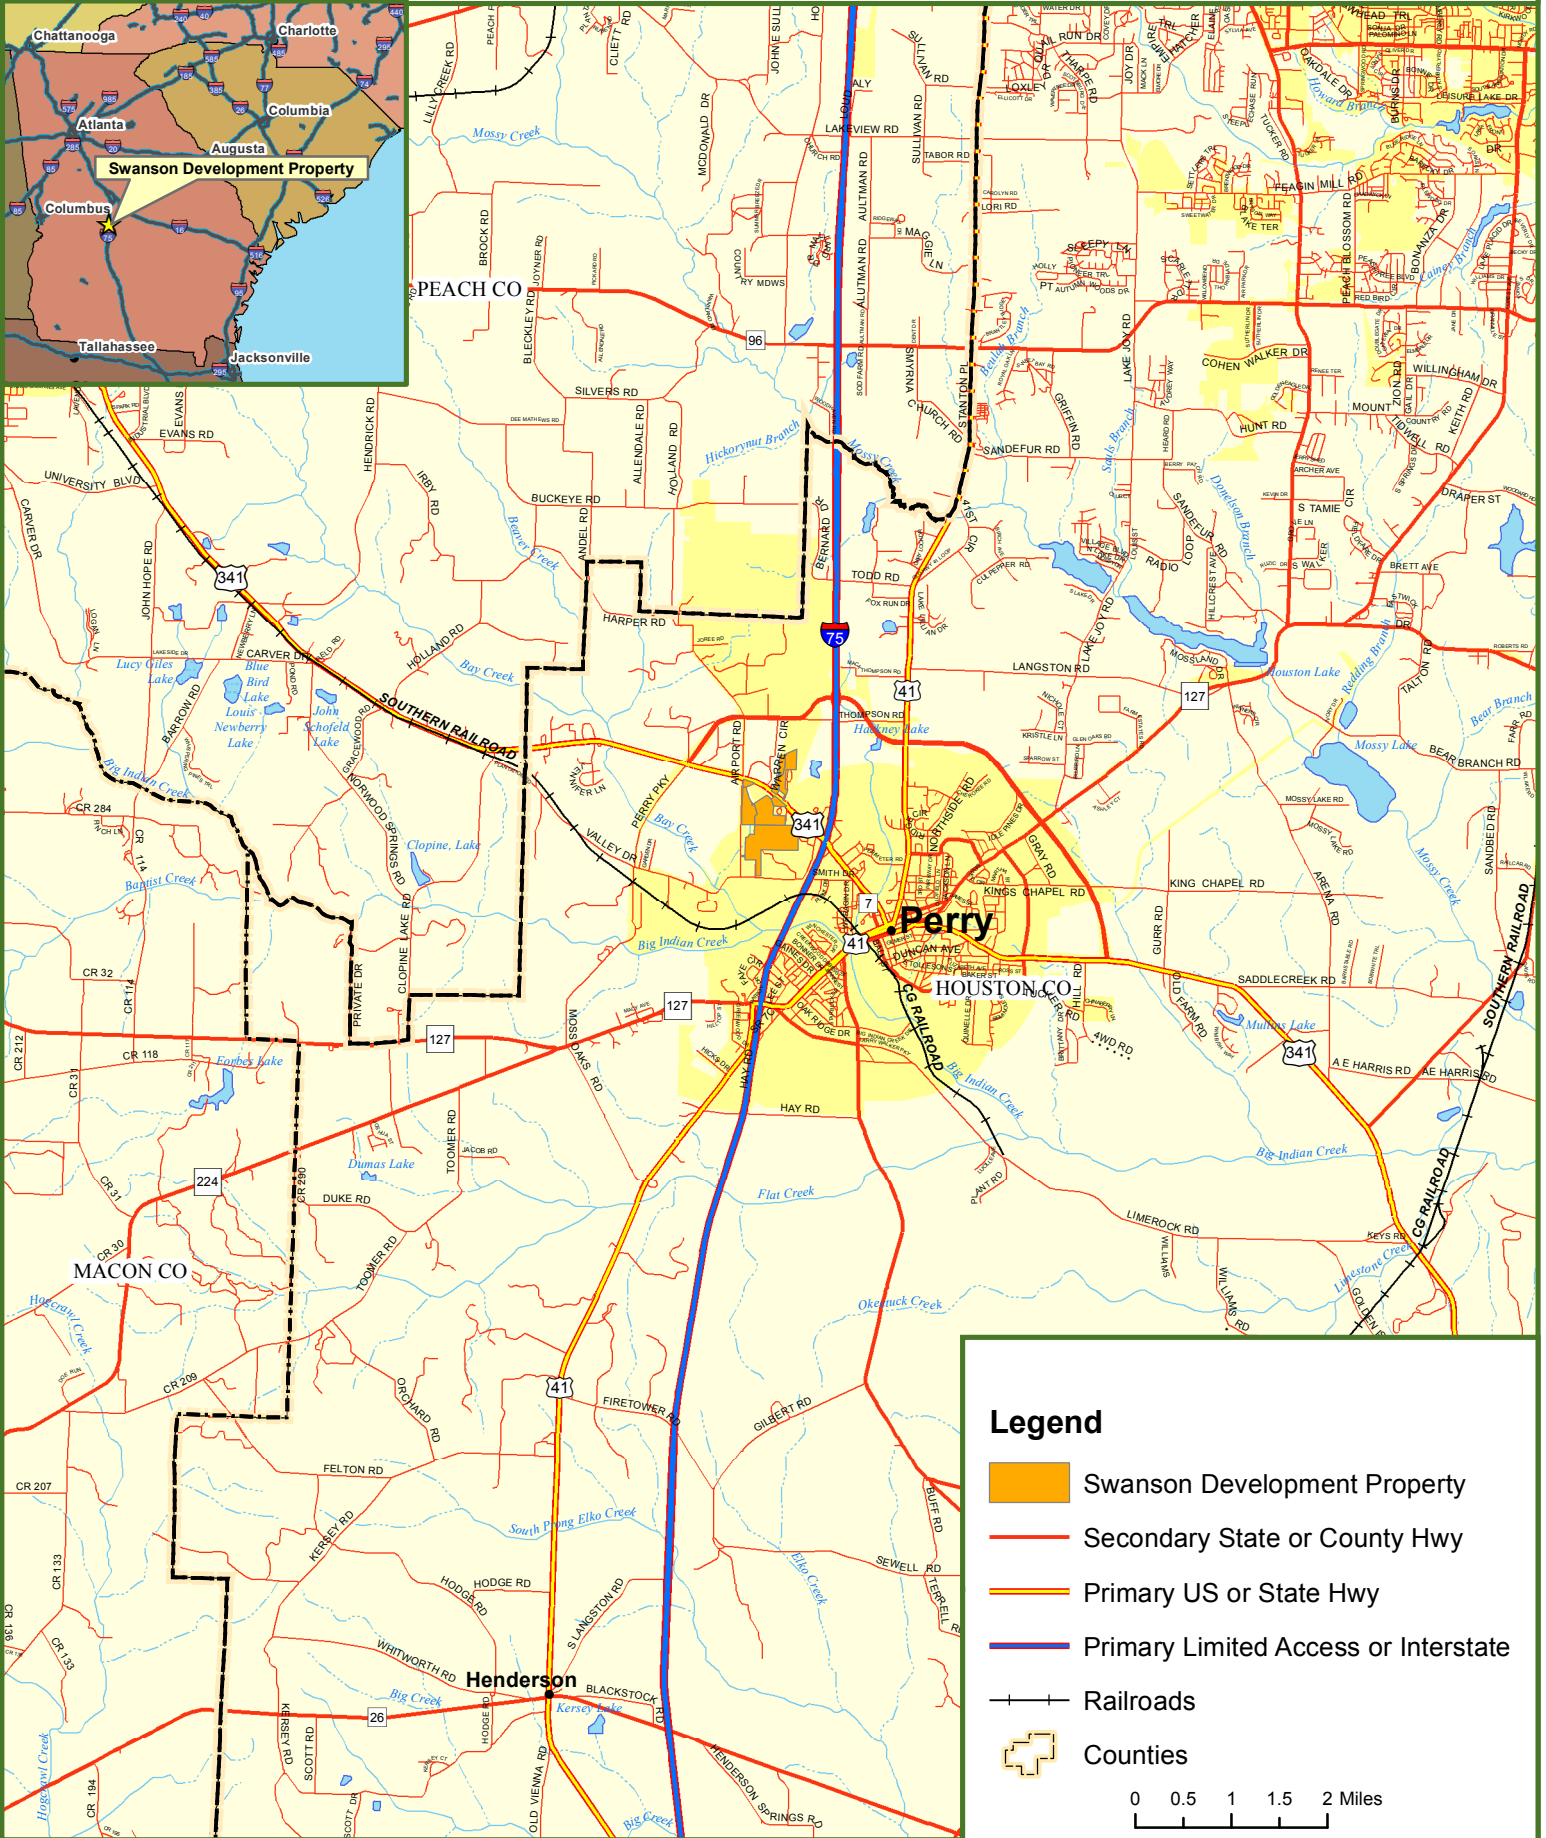

Locus Map

Swanson Development Property

Houston County, GA

217 +/- Acres

Legend

-  Swanson Development Property
-  Secondary State or County Hwy
-  Primary US or State Hwy
-  Primary Limited Access or Interstate
-  Railroads
-  Counties

0 0.5 1 1.5 2 Miles