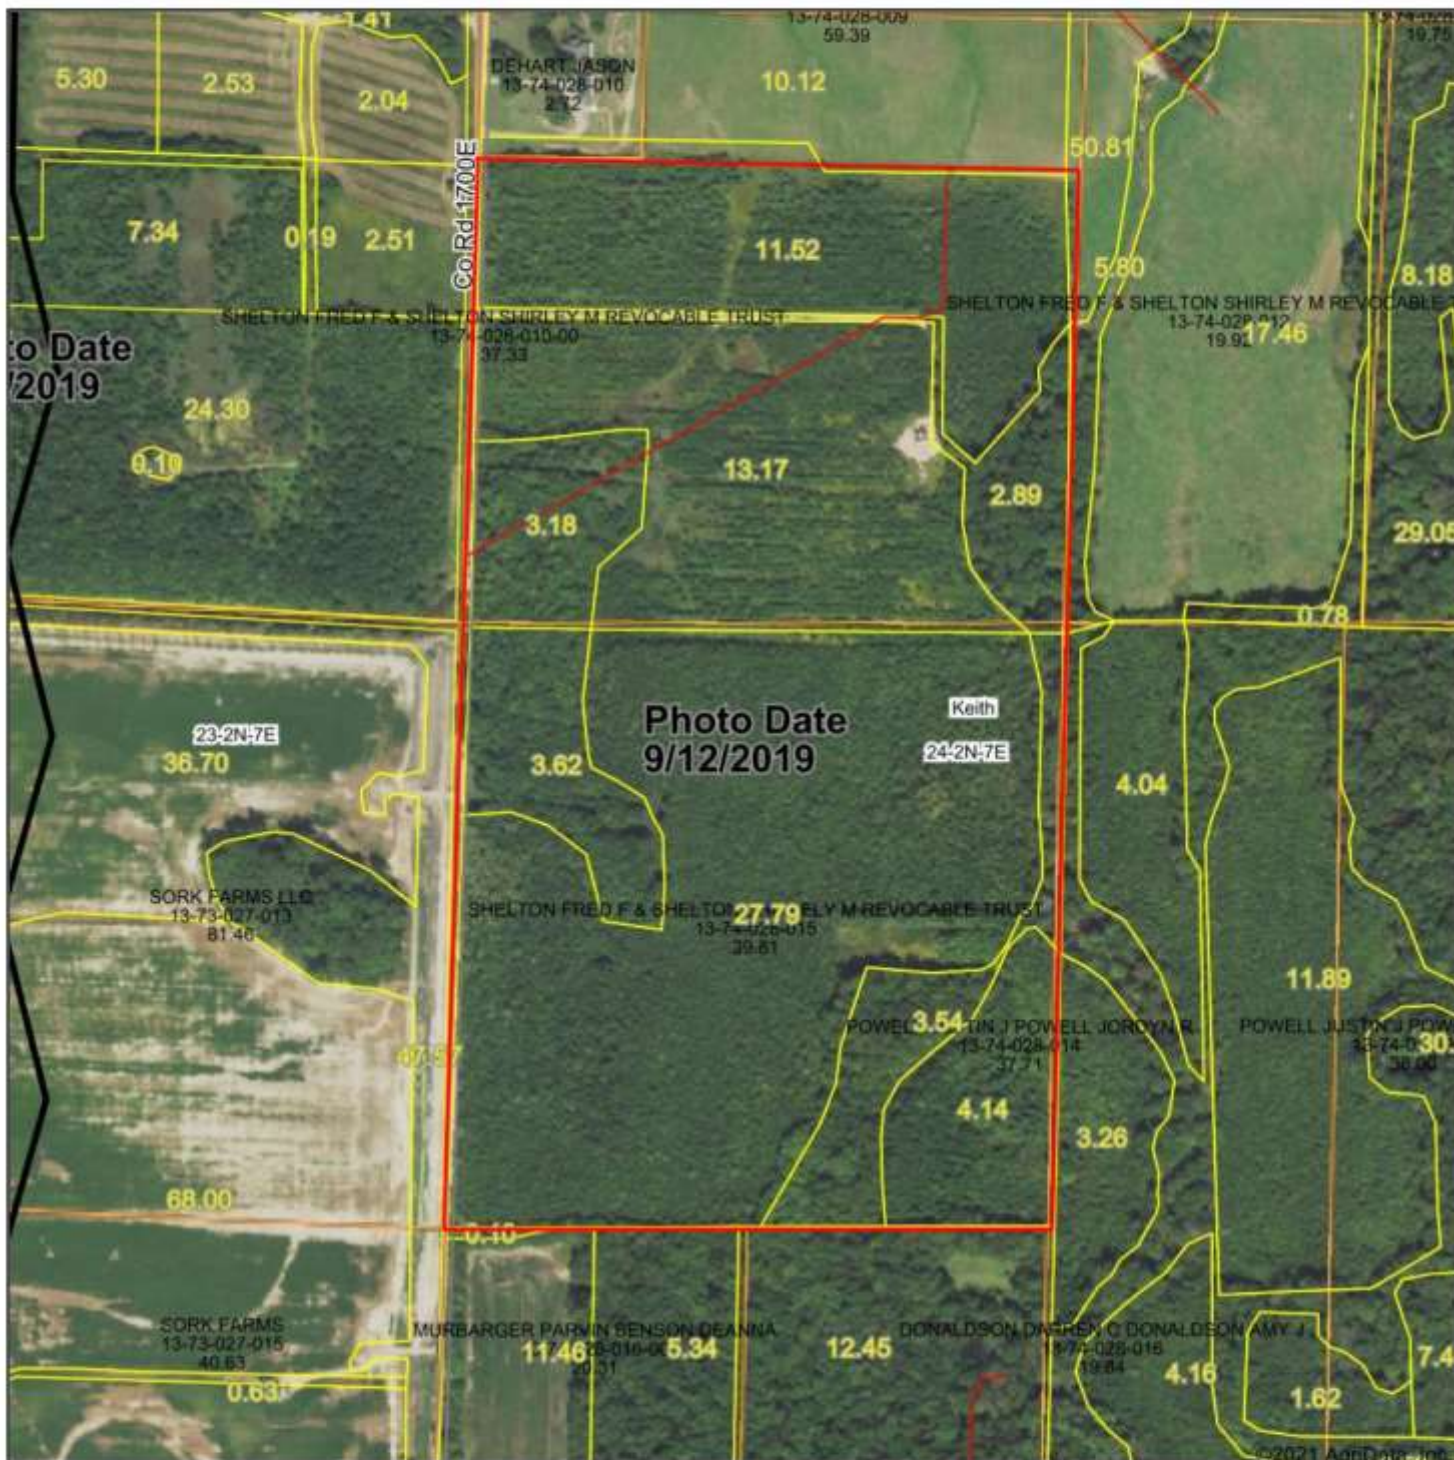

Aerial Map

Map Center: 38° 35' 40.04, -88° 22' 50.96

24-2N-7E
Wayne County
Illinois

2/17/2021

Field borders provided by Farm Service Agency as of 5/21/2008.