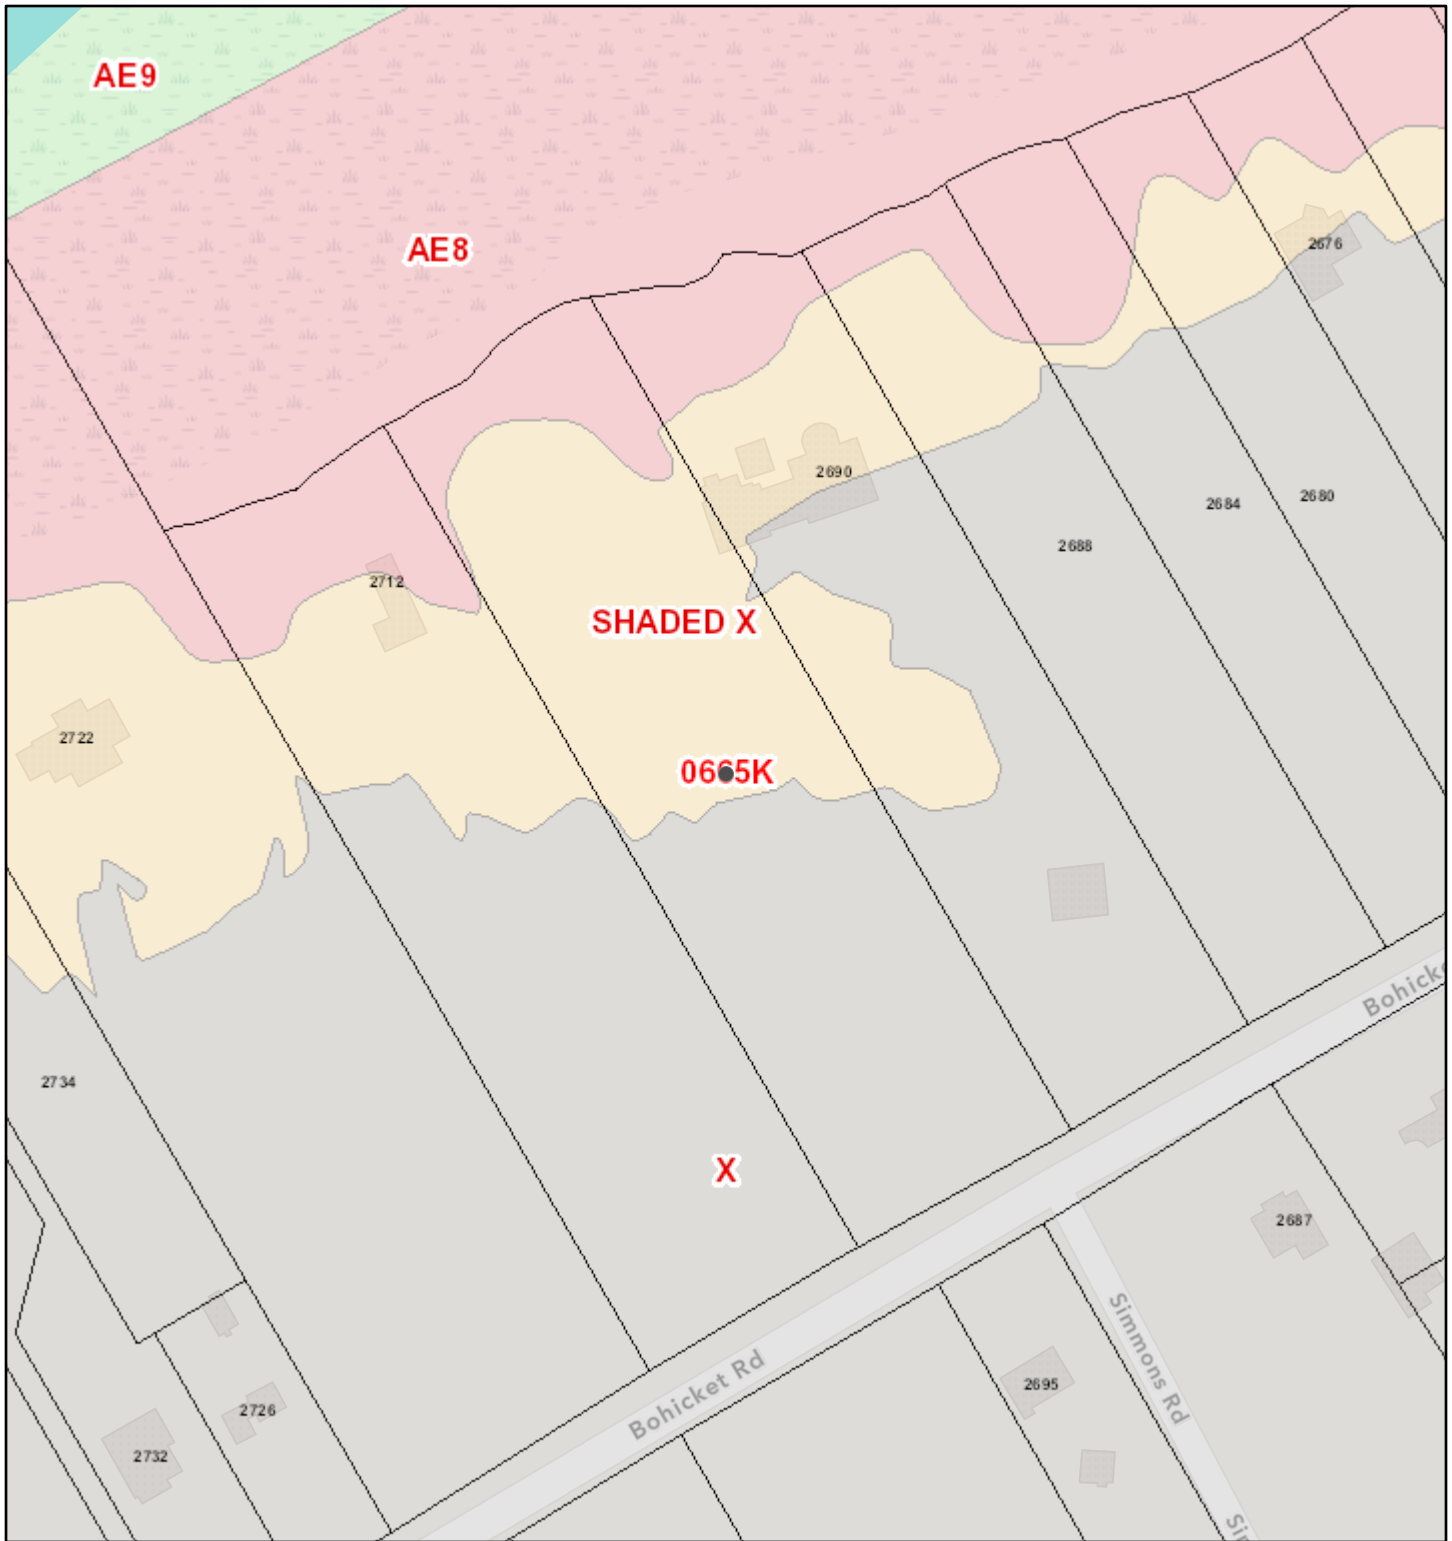

2696 Bohicket Rd, Flood Zones 2021

3/3/2021, 4:15:38 PM

CURRENT FLOOD ZONE (effective 1/29/2021)

- | | | |
|--------|--------|-------|
| A | AE, 13 | AE, 8 |
| AE | AE, 14 | AE, 9 |
| AE, 10 | AE, 15 | AO |
| AE, 11 | AE, 5 | |
| AE, 12 | AE, 6 | |
| | AE, 7 | |