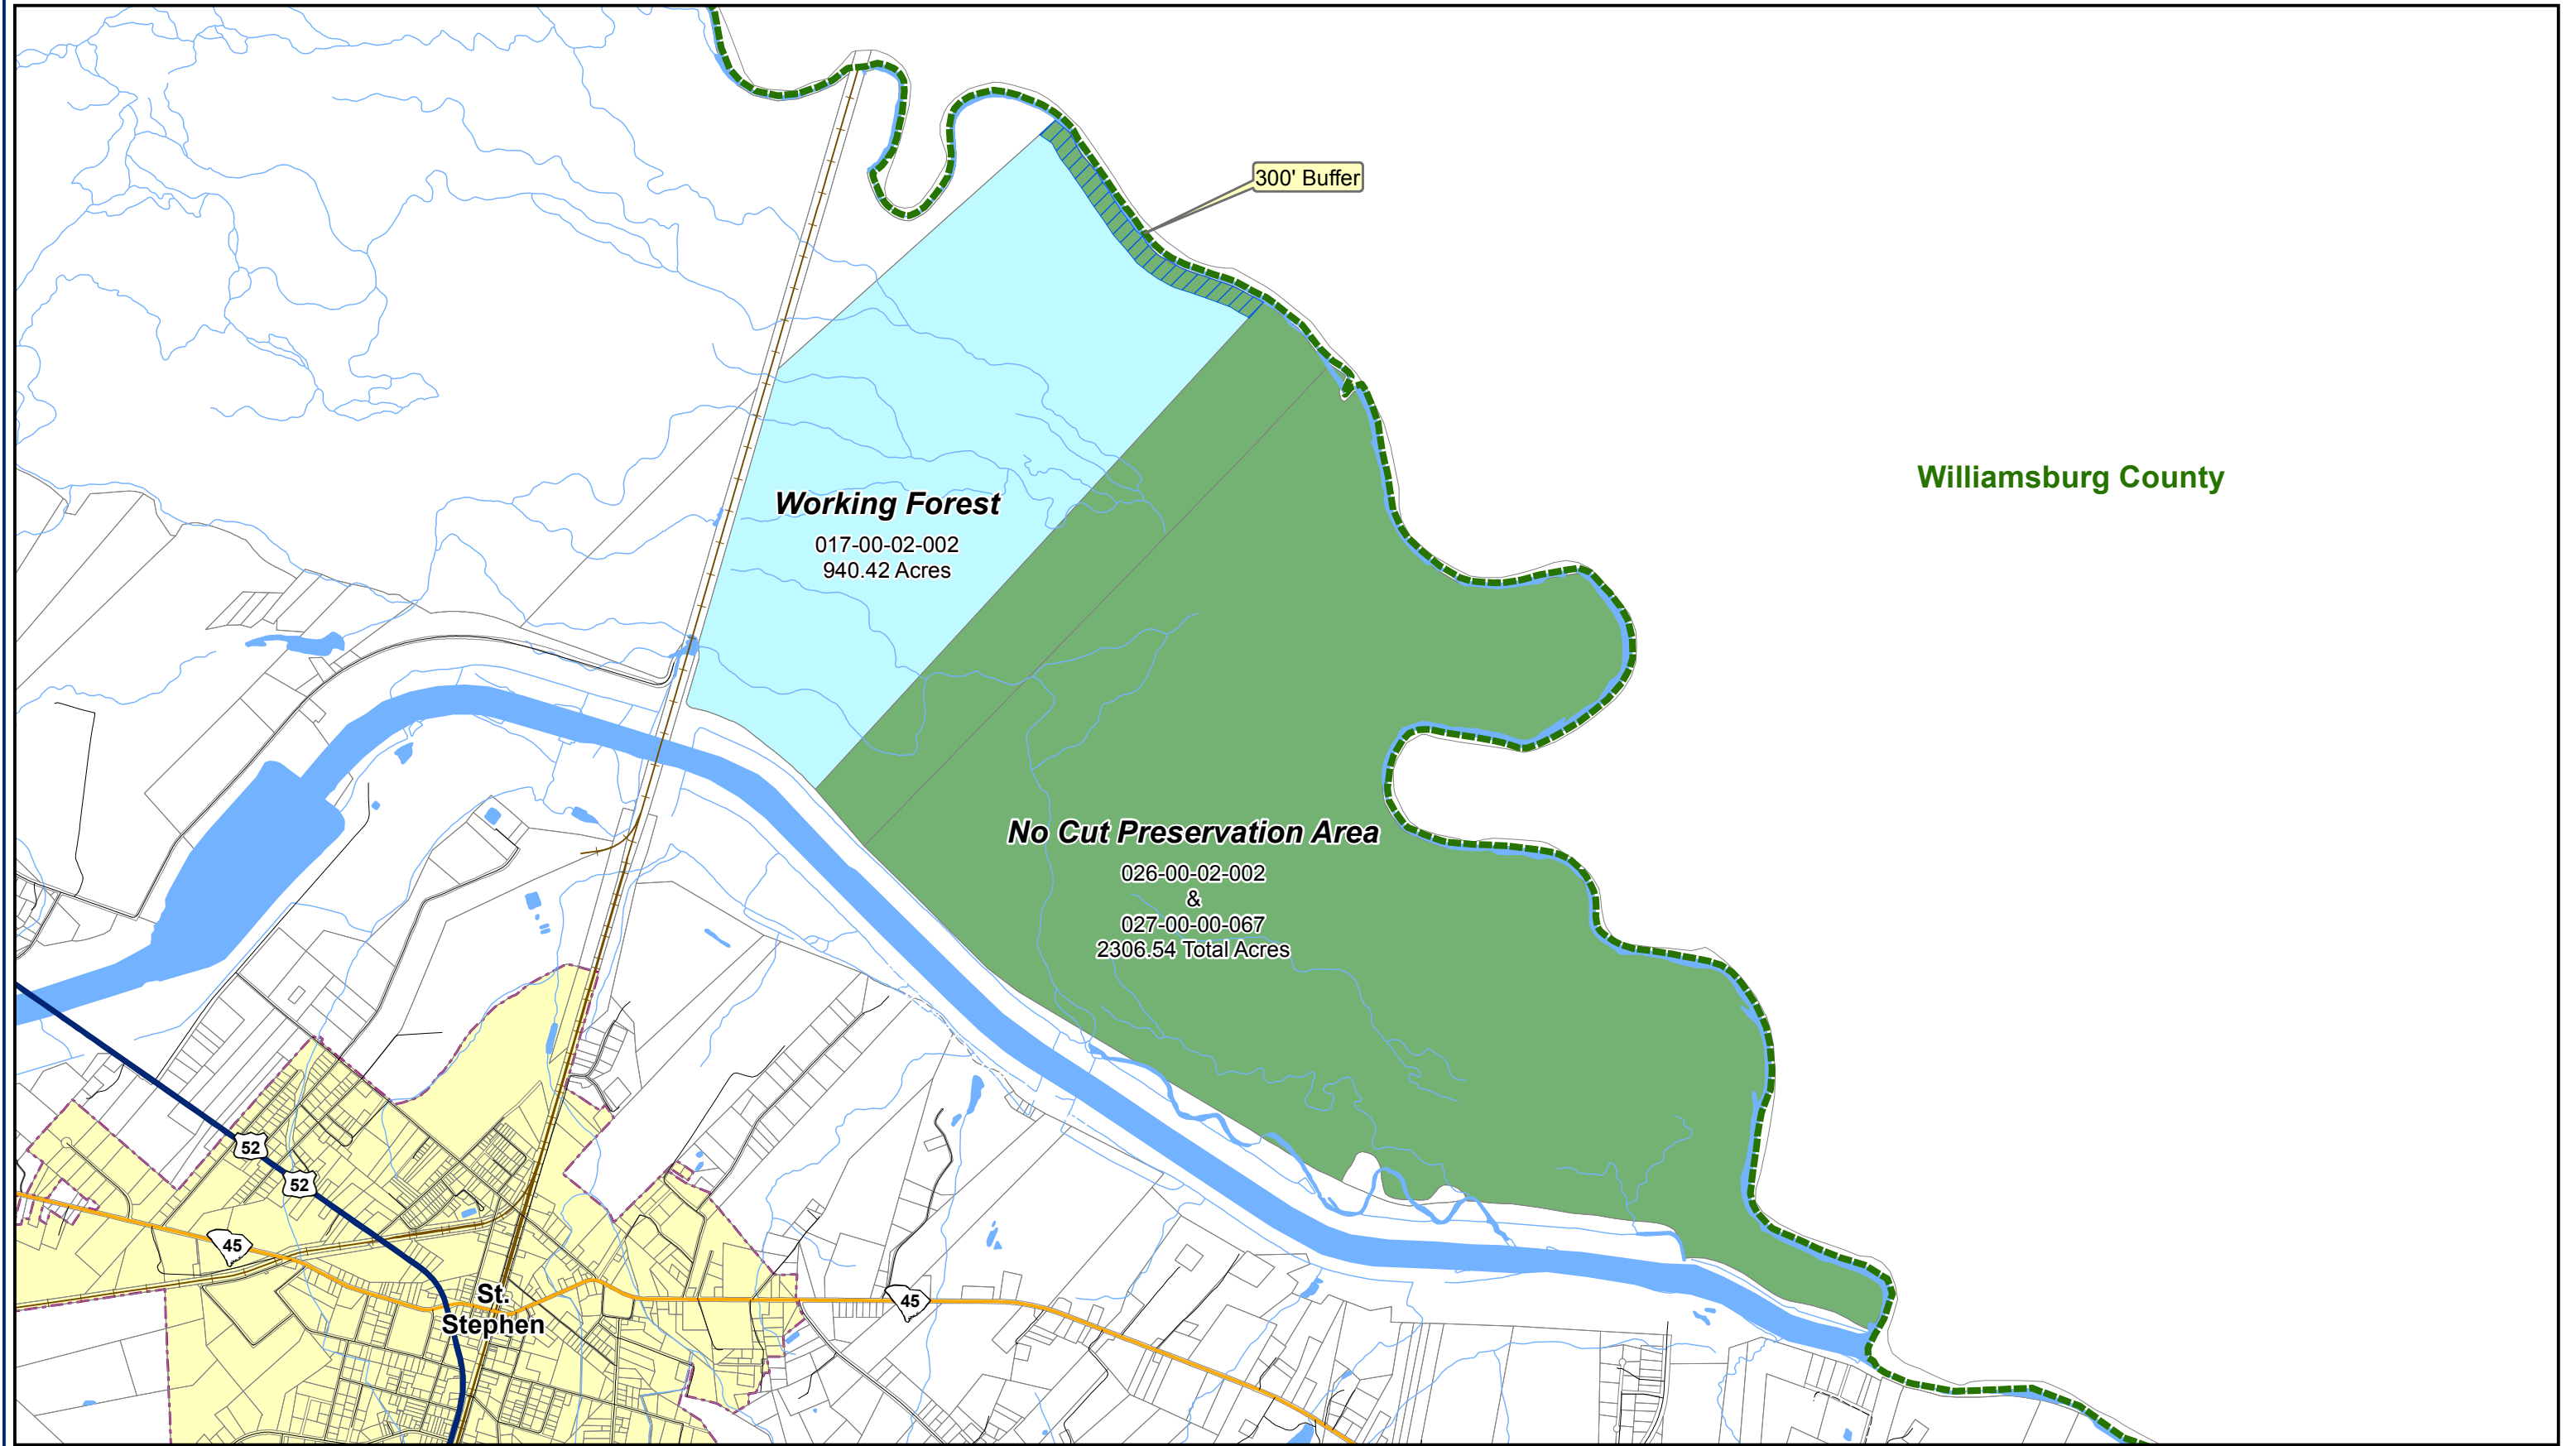

Santee Timber Tract

Williamsburg County

THE COUNTY OF BERKELEY AND ITS GIS DEPARTMENT DISCLAIMS ACCOUNTABILITY FOR THIS PRODUCT AND MAKES NO WARRANTY EXPRESS OR IMPLIED CONCERNING THE ACCURACY THEREOF. RESPONSIBILITY FOR INTERPRETATION AND APPLICATION OF THIS PRODUCT LIES WITH THE USER.

User: gisuser saved: 12/18/2015 file: G:\gisusers\greg\ArcMap_documents\santee_timber_tract_revised12-15.mxd