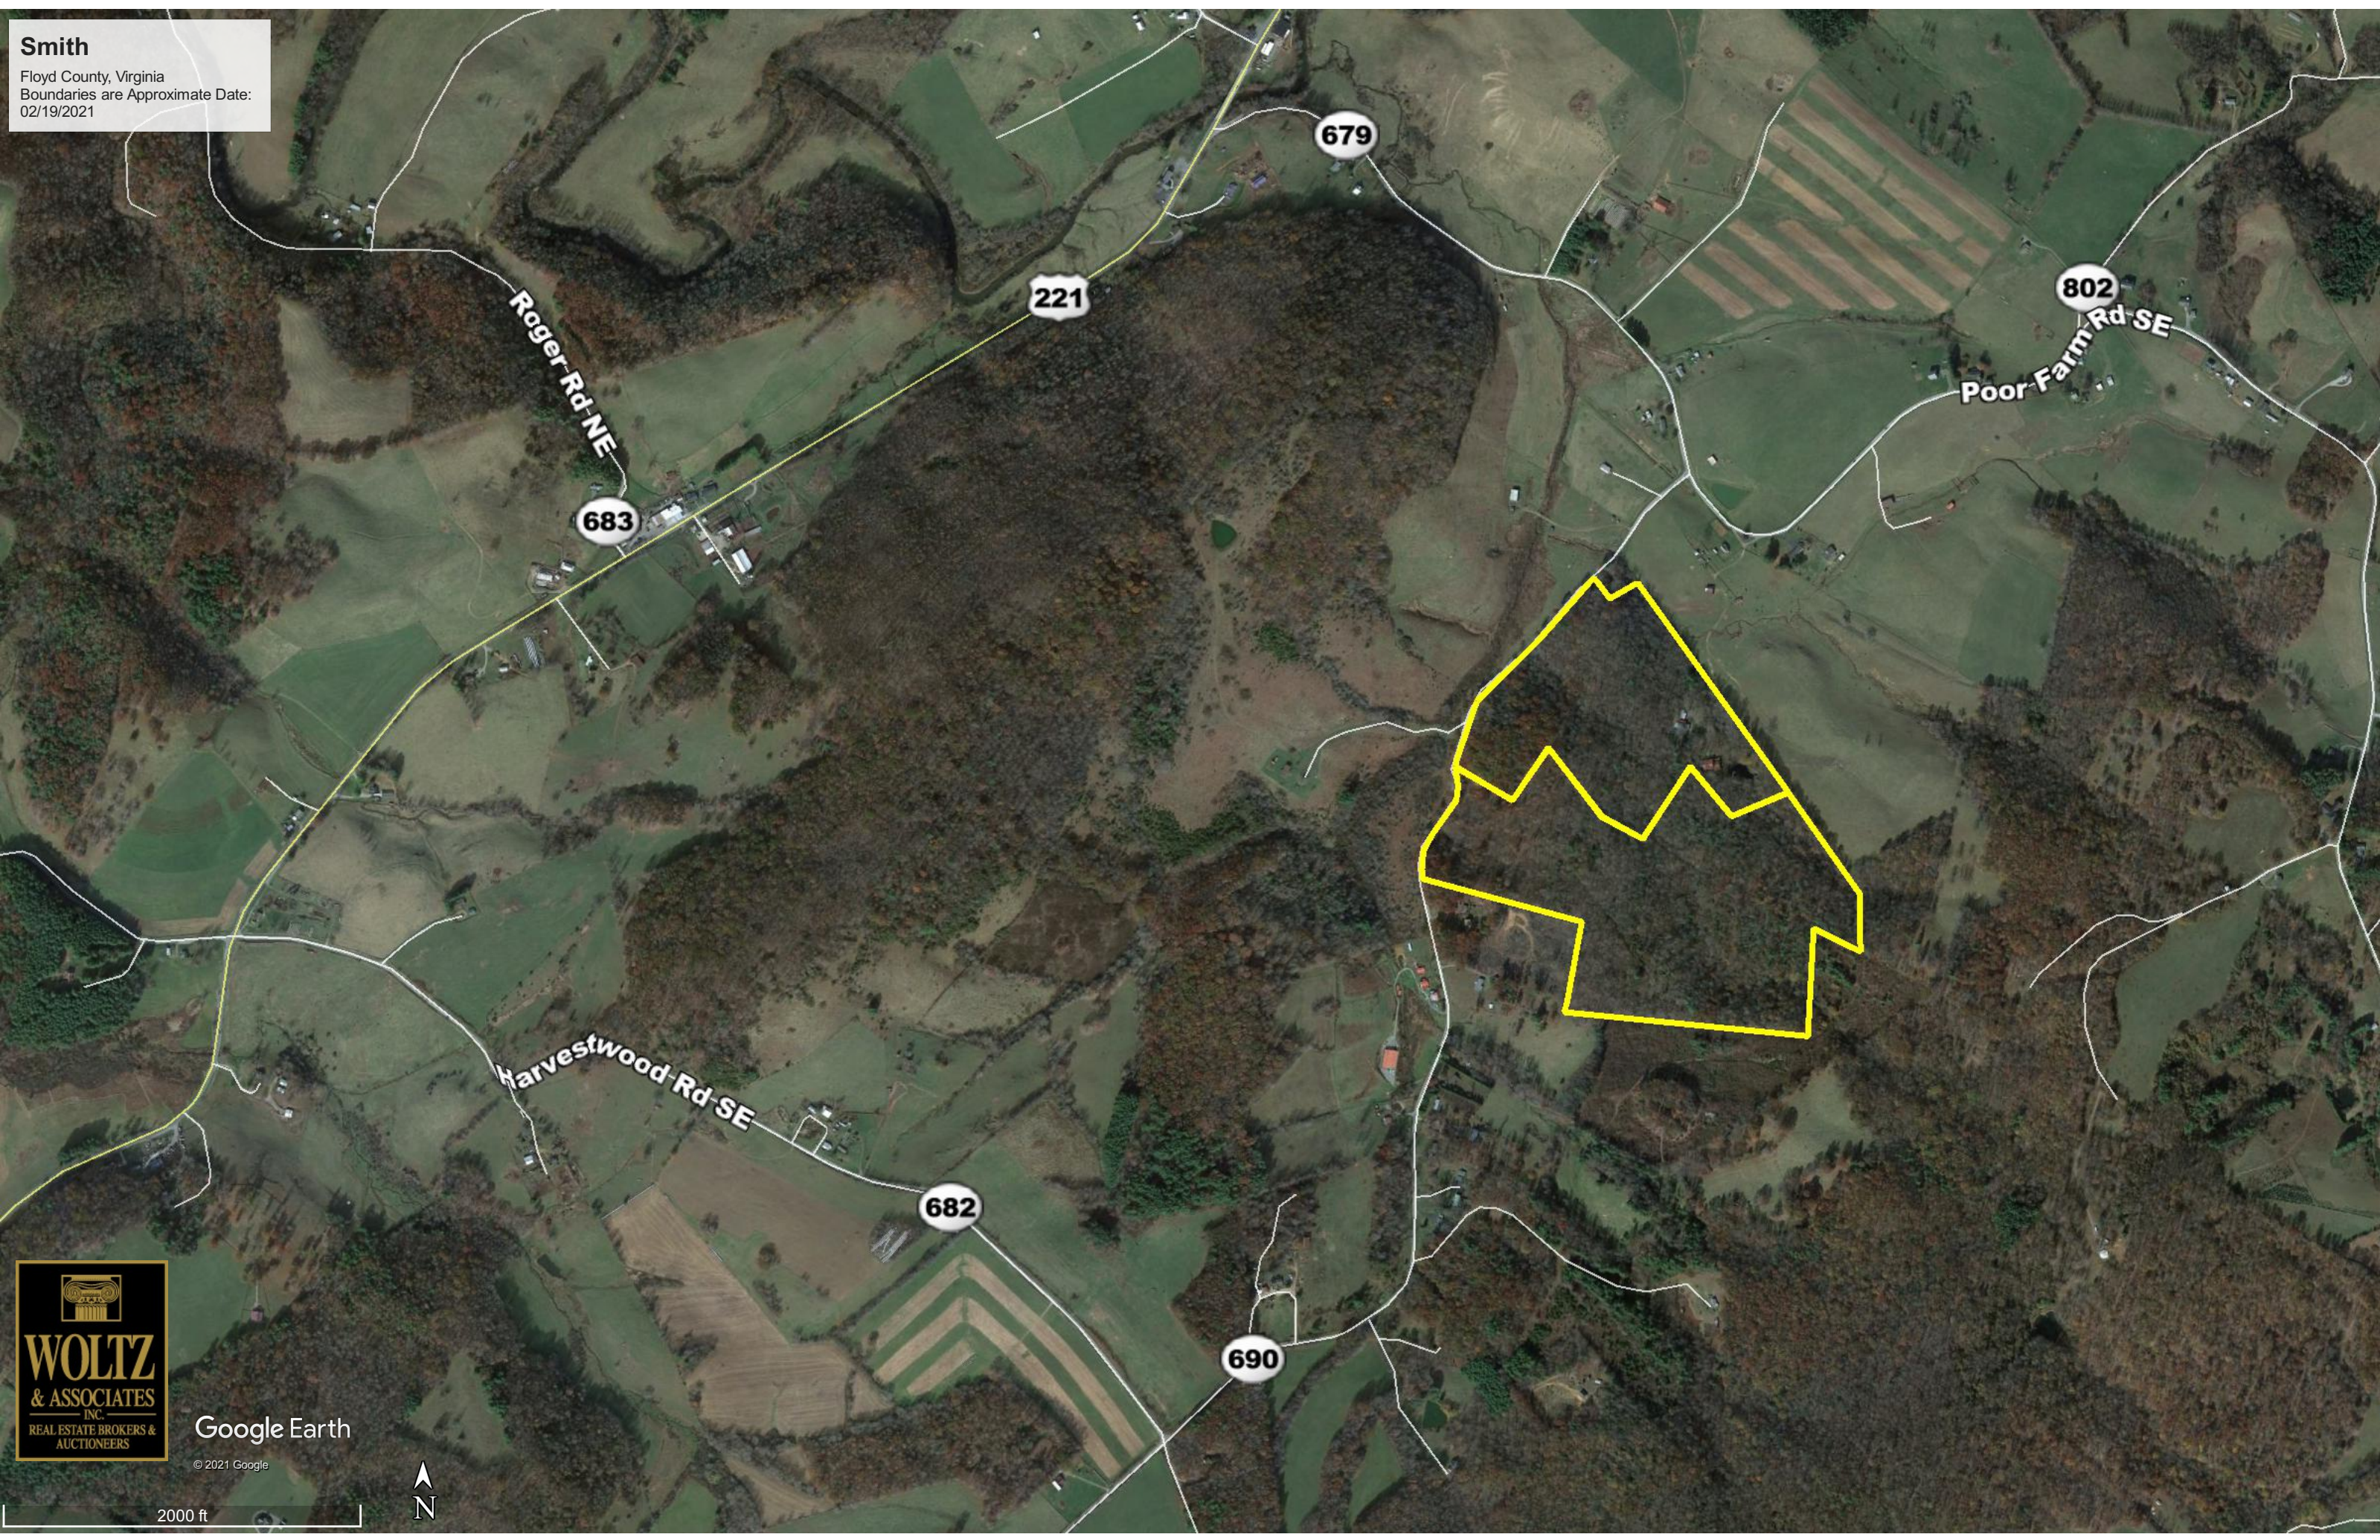

Smith

Floyd County, Virginia
Boundaries are Approximate Date:
02/19/2021

Google Earth

© 2021 Google

2000 ft