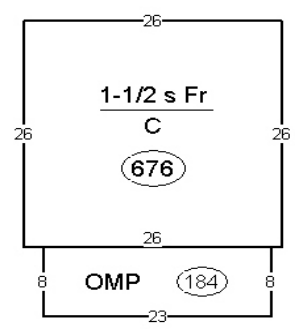

BOTETOURT COUNTY, VA - REAL ESTATE PROPERTY RECORD CARD

Owner HENRY CHAD M JENNIFER J 128 SANTILLANE FARM RD FINCASTLE, VA 24090	Tax Map 107-240 Legal Desc WELCHES RUN Parcel 13278 Legal Acres 41.203 Fin Area 1014 Style 127 Log	Attic None Basement Full Crawl Stories 1.5 Exterior Log solid Interior Finish Drywall Construction Wood frame
Location 25 NAJJUM LN ROANOKE, 24019		

Valuation Record

2020 REVAL

Land: 96300   Building: 26600   Other: 0   Total Val: 122900

Transfer of Ownership

Date	Grantor	Doc #	Sale price
12/16/2019	FROST GINA MARIE EVERETT DARRELL J	190004763	97500
3/31/2014	FROST GINA MARIE	140000925	0
11/20/2001	KISER KIT B	10008079	0

Summary of Improvements

ID	Use	Strys	Const Type	Yr. Built	Cond	Feat-ures	Size	Value
D	DWELL	1		1881	F	Y	1014	25900
01	FR SHED	0	1	2000	P	N	11 X 15	300
02	FR CHICK	0	1	2000	P	N	8 X 12	0
03	FR SHED	0	1	2014	F	N	10 X 12	400

Finished Rms 4 Bedrooms 2 Fireplaces 0	3 fixt. bath 1 2 fixt. bath 0 Primary heat Wall/Floor furn Central AC N	Floor 1.0 1.5 Total Area 676 676 Finished 676 338

Public Utilities

Water 02

Sewer

Gas

Electric Y 01 03