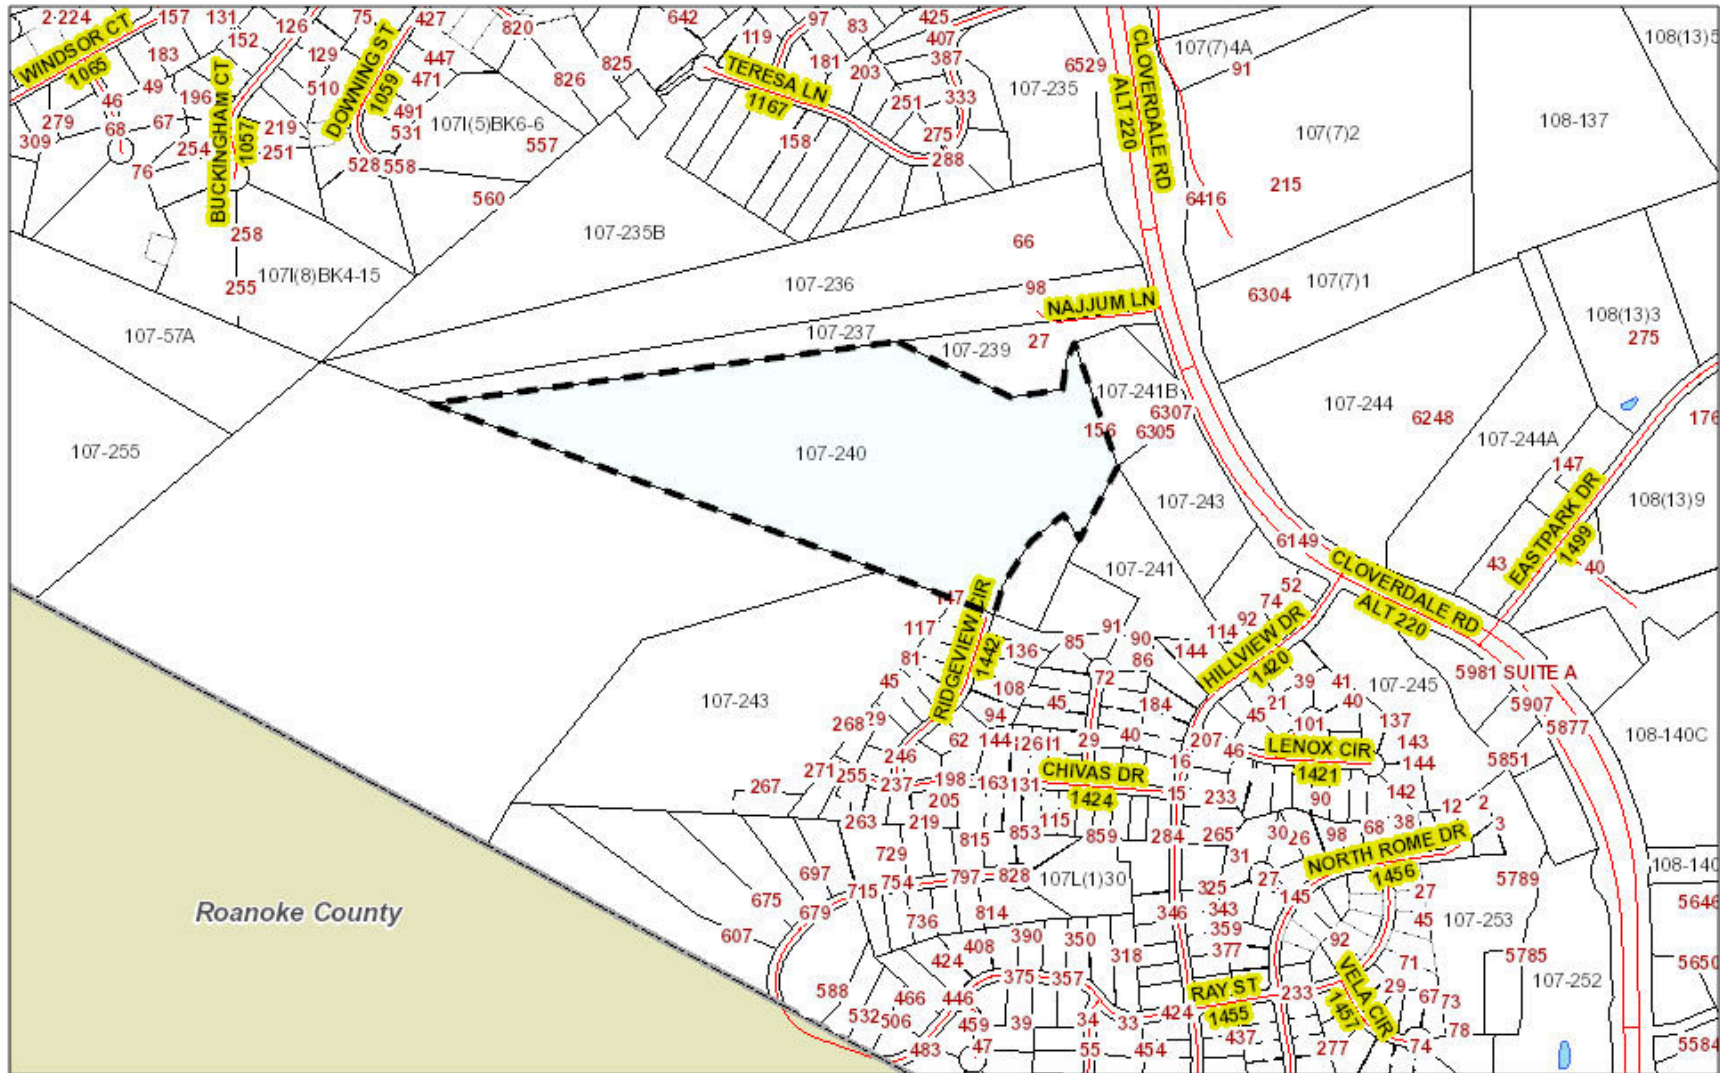

## Public Utilities

Water 02

Sewer

Gas

Electric Y 01 03

# Botetourt County, VA WebGIS Parcels - Link: 107-240

July 6, 2021

- Water Bodies
- Roads
- E911 Address
- Parcel Labels
- Town Labels
- Road Labels
- E911 Address Labels
- Sublots
- Parcels
- Town Boundary