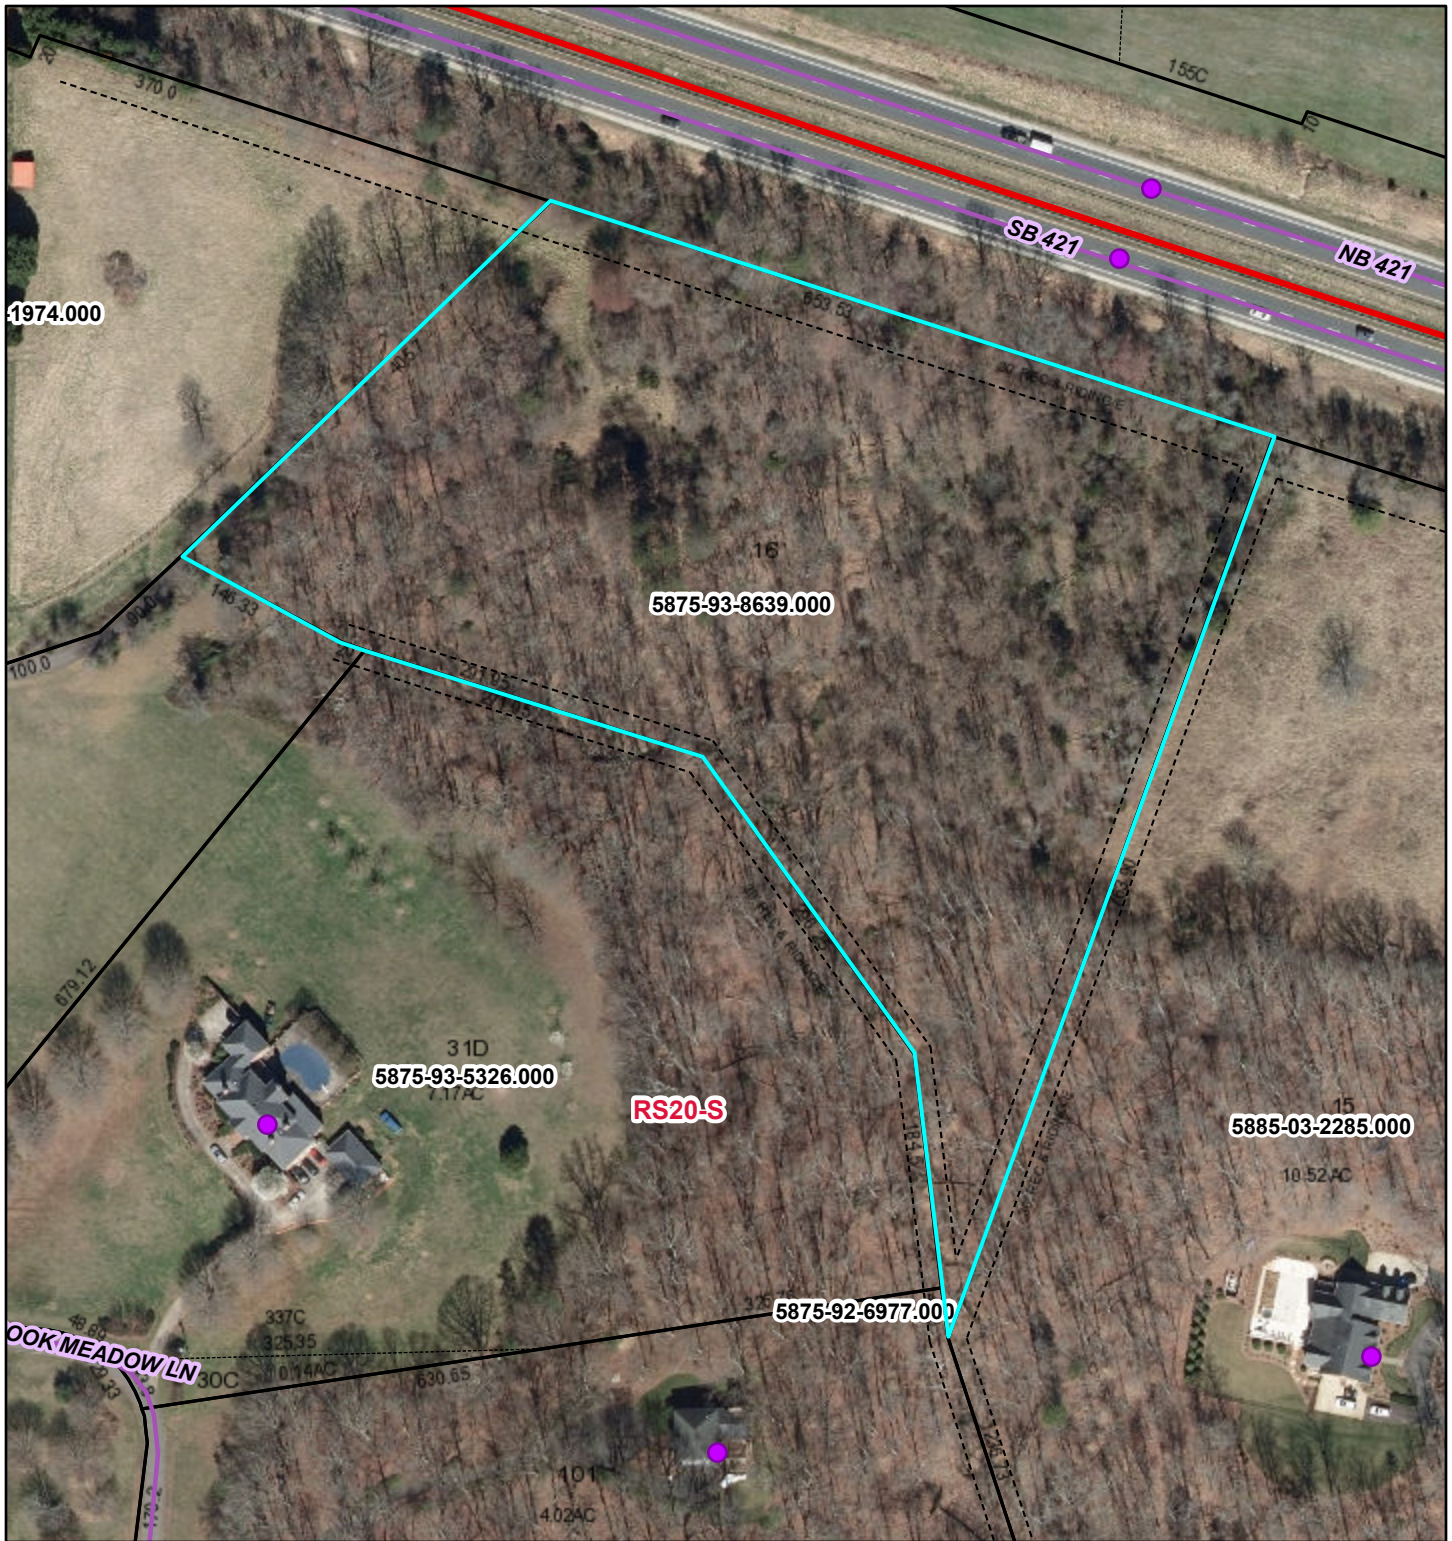

01 Brook Meadow Lane

5/5/2021, 11:12:48 AM

1:2,257

MapForsyth, Forsyth County Tax Administration, Esri, HERE, Garmin, (c) OpenStreetMap contributors, and the GIS user community

Planning & Inspections Viewer