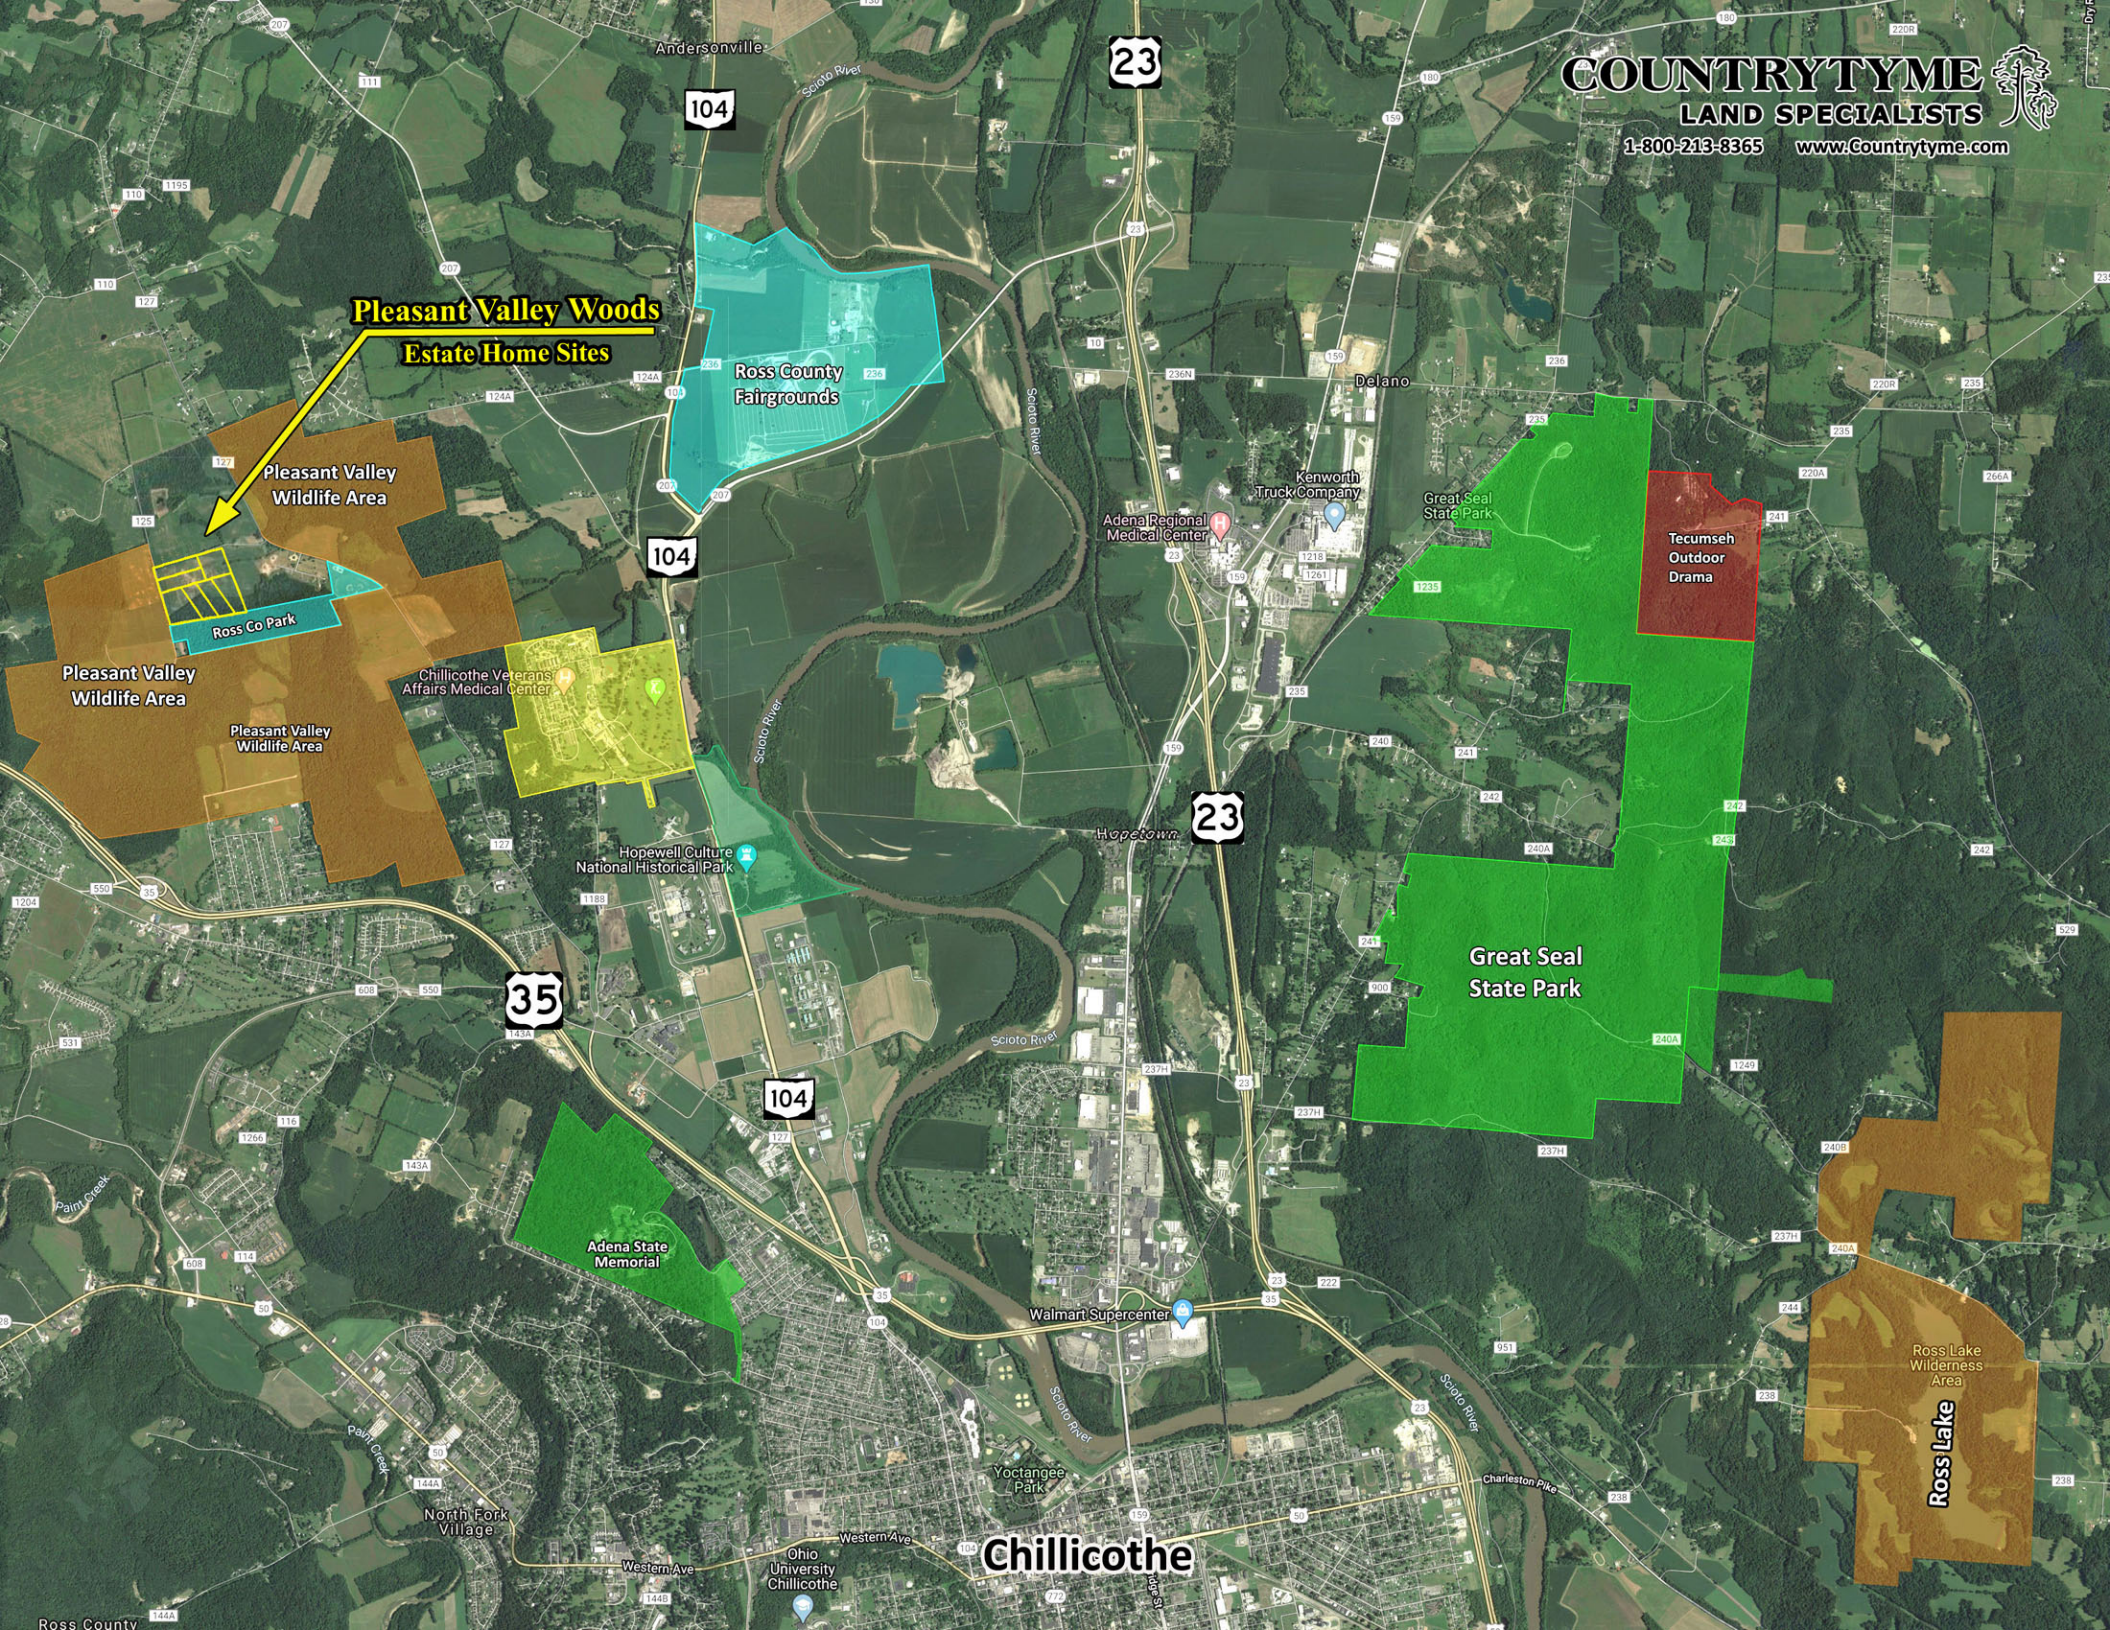

**Pleasant Valley Woods**  
**Estate Home Sites**

104

23

104

23

35

104

Chillicothe

Ross County Fairgrounds

Pleasant Valley Wildlife Area

Pleasant Valley Wildlife Area

Pleasant Valley Wildlife Area

Ross Co Park

Chillicothe Veterans Affairs Medical Center

Hopewell Culture National Historical Park

Adena State Memorial

Yocum Park

Walmart Supercenter

Adena Regional Medical Center

Kenworth Truck Company

Great Seal State Park

Tecumseh Outdoor Drama

Great Seal State Park

Ross Lake Wilderness Area