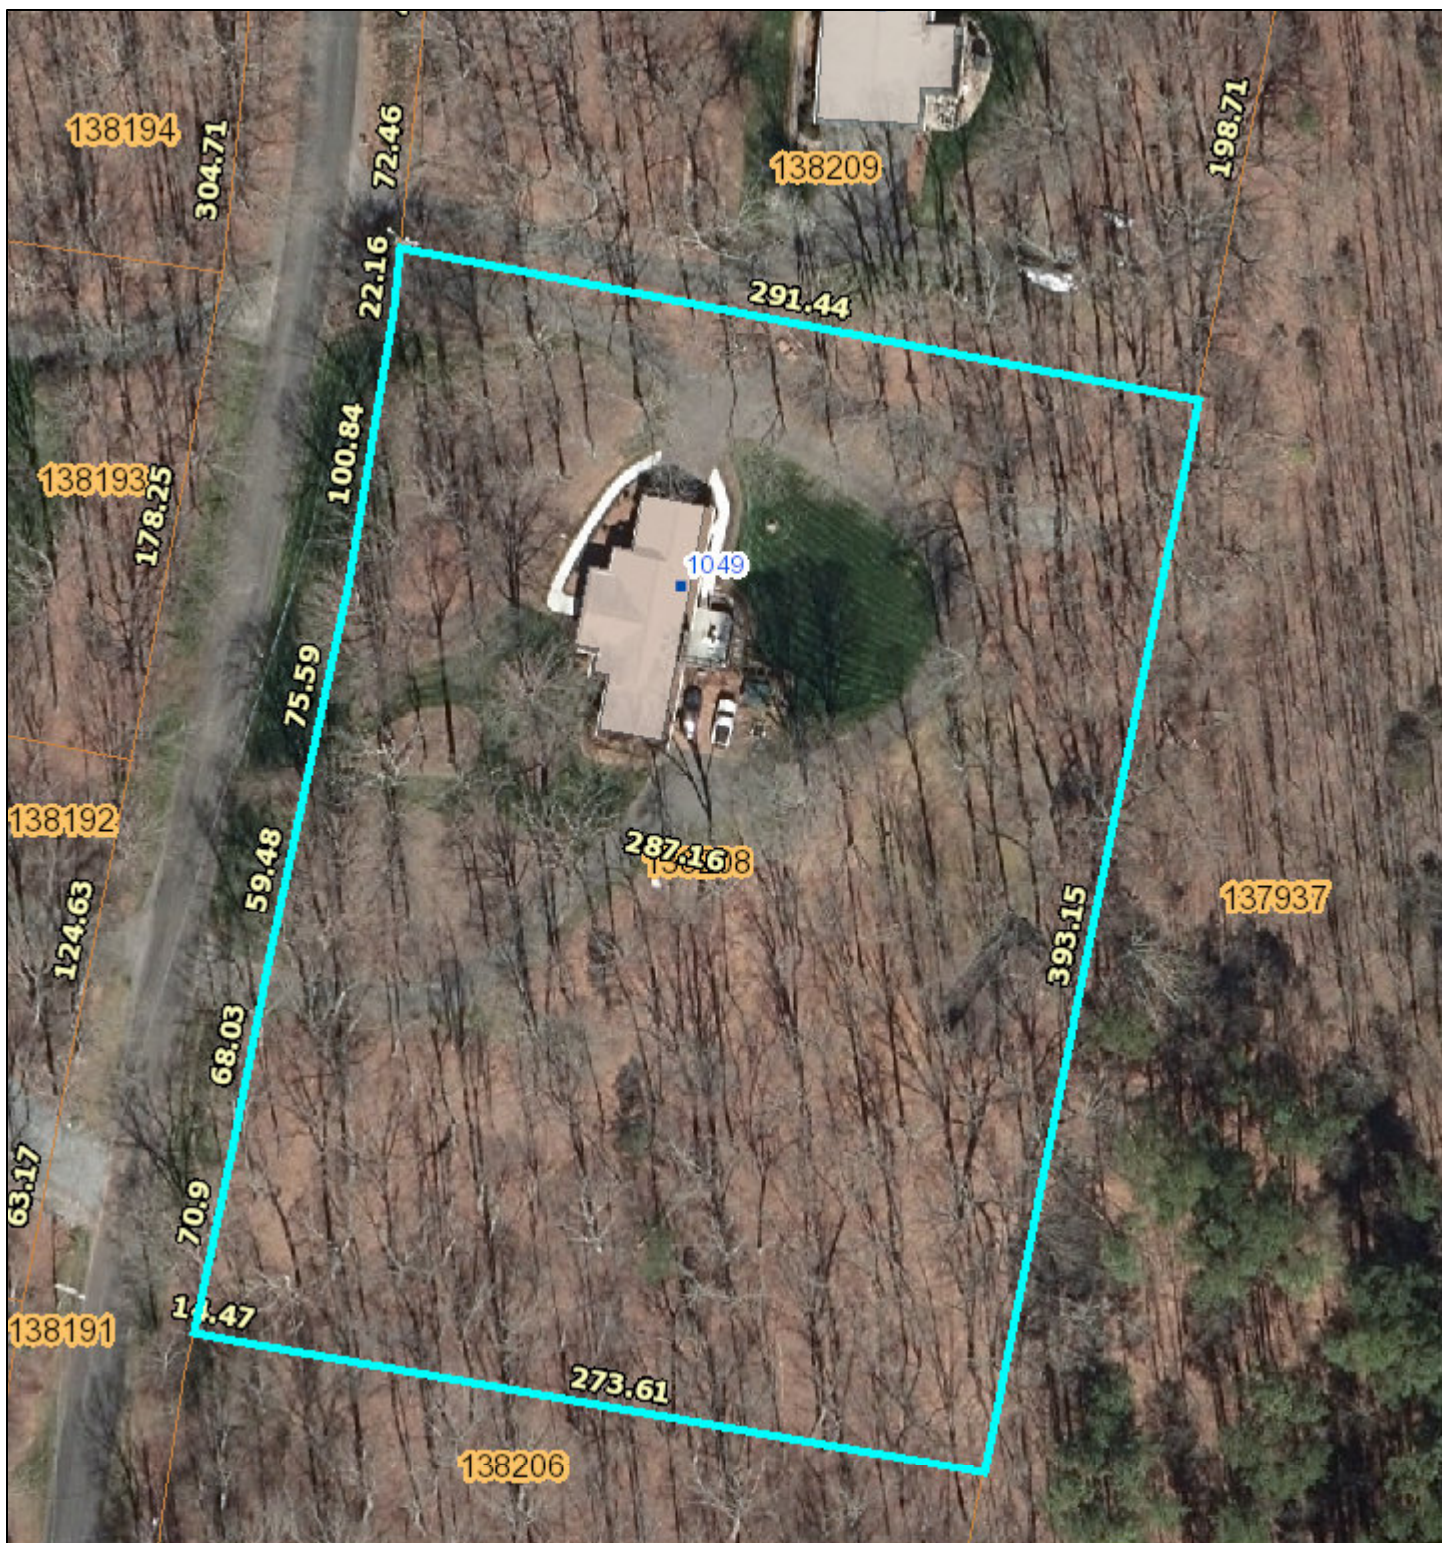

# 1049 Boulder Road

July 7, 2021

- Addresses
- ▭ Parcels
- ▭ Town Limits with ETJ
- ▭ Building Footprints

Owner Name: SIMMONS CAROLYN C  
 Address: 1049 BOULDER RD  
 Town: YADKINVILLE  
 PIN: 583703402632  
 Parcel ID: 138208  
 Deed Ref: 16E/205  
 Total Acres: 2.609843

1:828