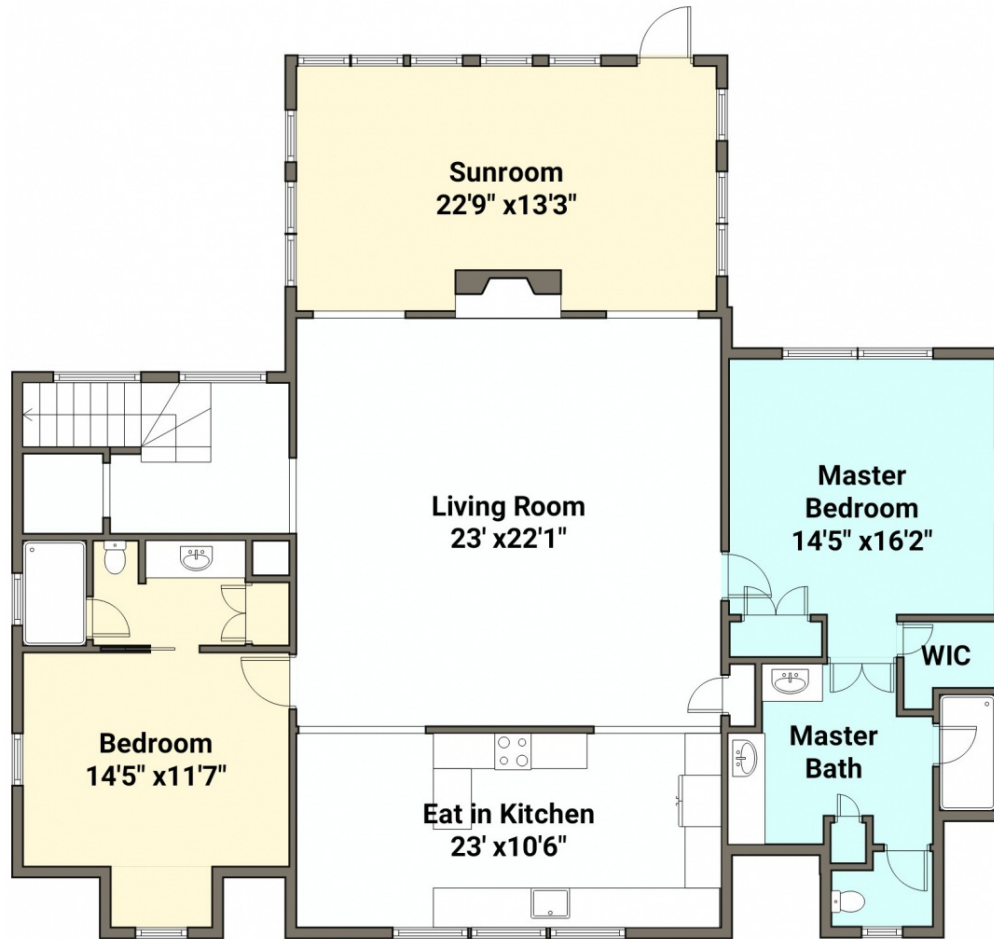

Presented by
Sam Hardy
WOLTZ & ASSOCIATES
23 FRANKLIN ROAD
ROANOKE VA 24011
Direct Phone: (540) 761-9166
Email: sam@woltz.com

188 Conner Lane Southeast

Upper Level

4 of 4