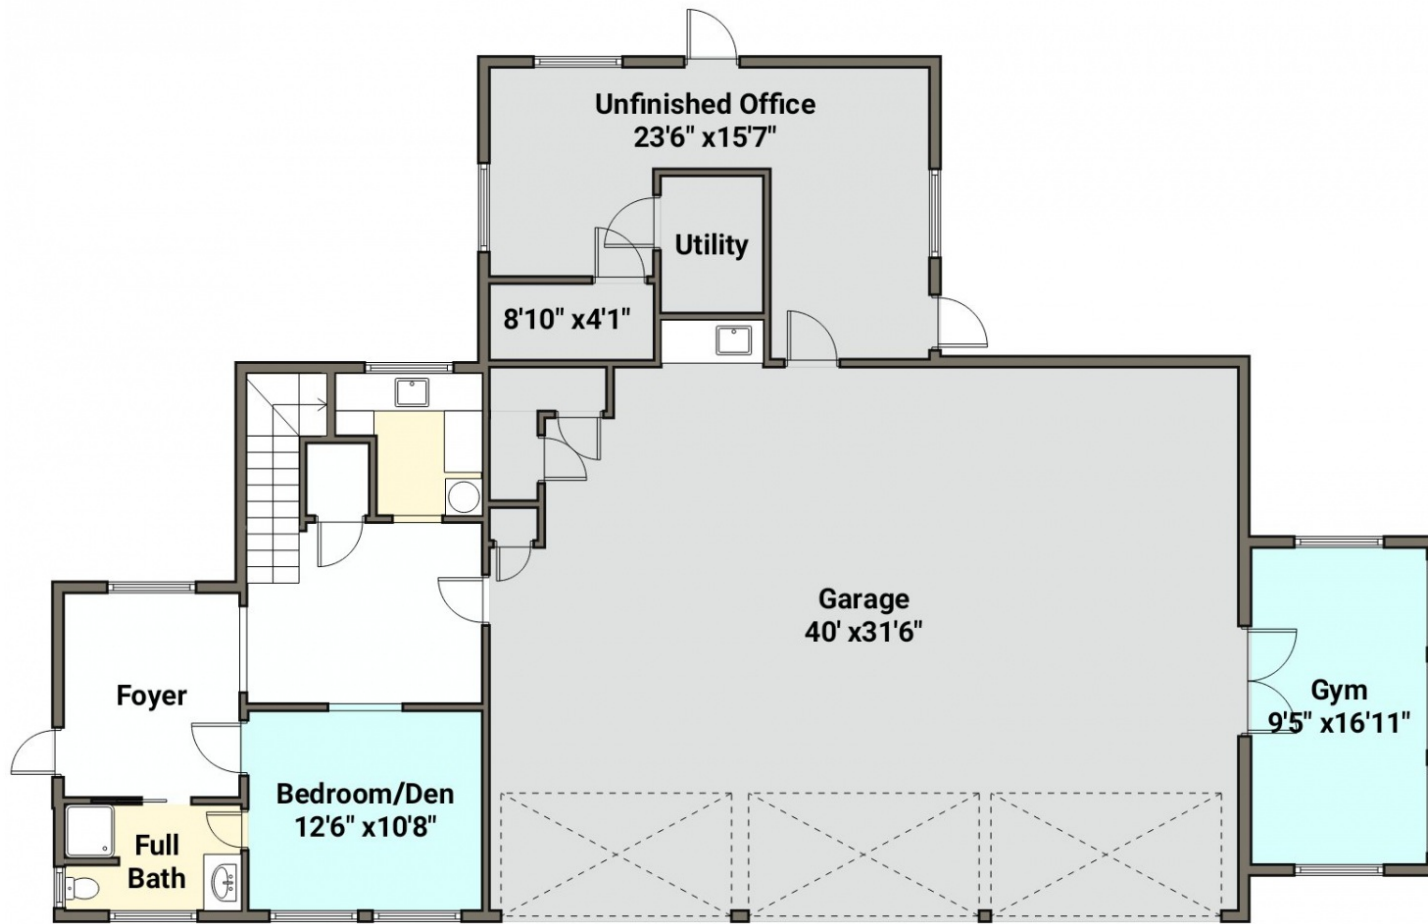

Presented by
Sam Hardy
WOLTZ & ASSOCIATES
23 FRANKLIN ROAD
ROANOKE VA 24011
Direct Phone: (540) 761-9166
Email: sam@woltz.com

188 Conner Lane Southeast

First Floor

2 of 4