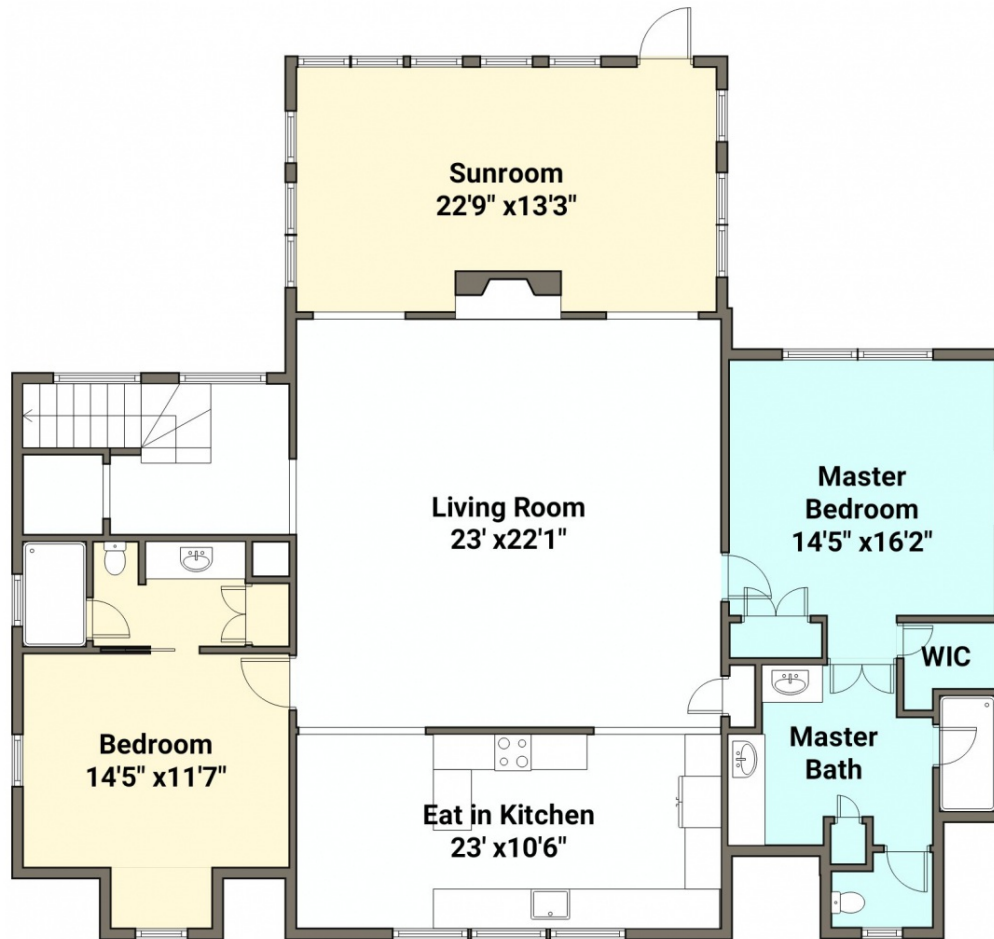

188 Conner Lane Southeast

First Floor

2 of 4

Presented by
Sam Hardy
WOLTZ & ASSOCIATES
23 FRANKLIN ROAD
ROANOKE VA 24011
Direct Phone: (540) 761-9166
Email: sam@woltz.com

188 Conner Lane Southeast

Second Floor