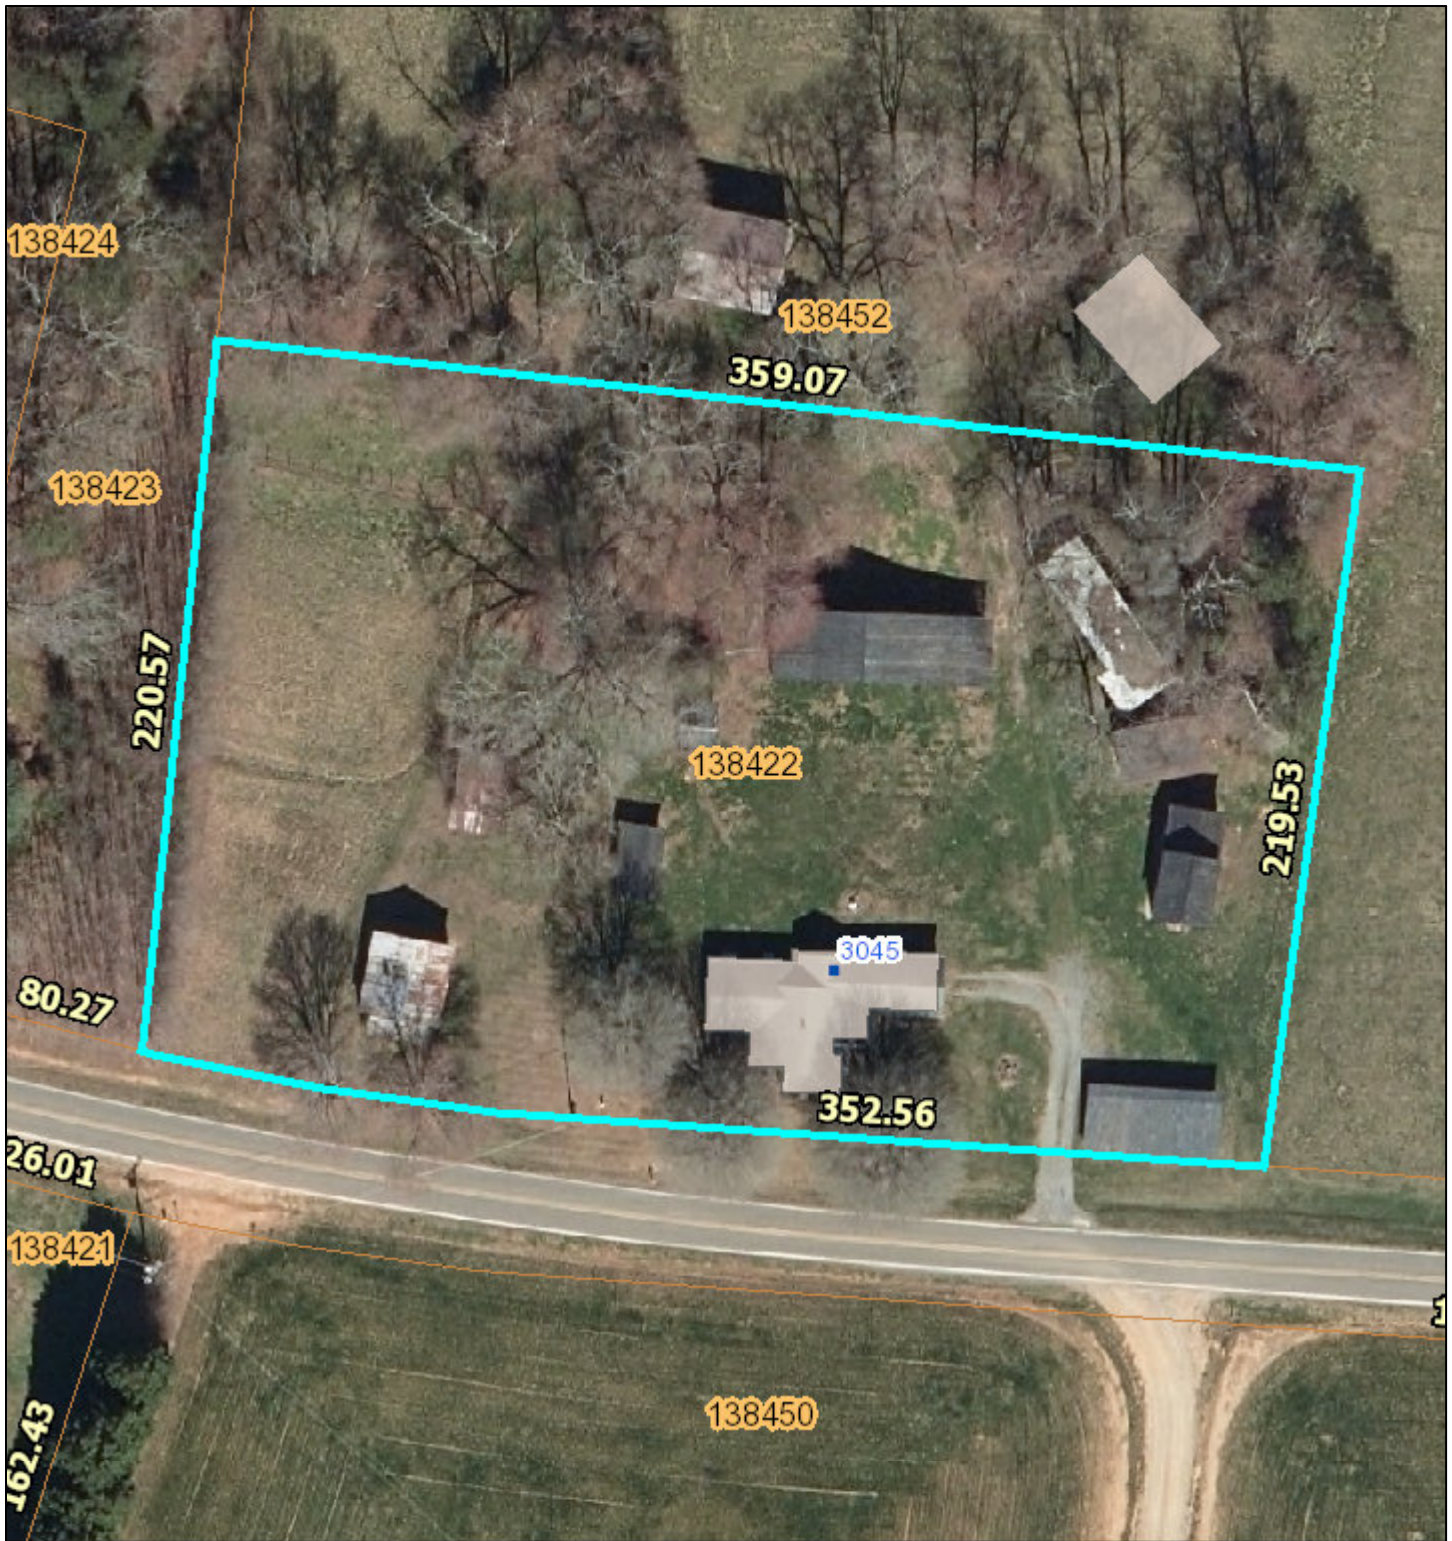

# 3045 Rockett Road

August 5, 2021

- Addresses
- Parcels
- Town Limits with ETJ
- Building Footprints

Owner Name: C & S PROPERTIES OF YADKIN LLC  
 Address: 3045 ROCKETT RD  
 Town: YADKINVILLE  
 PIN: 583800456923  
 Parcel ID: 138422  
 Deed Ref: 1320/303  
 Total Acres: 1.84128285

1:720