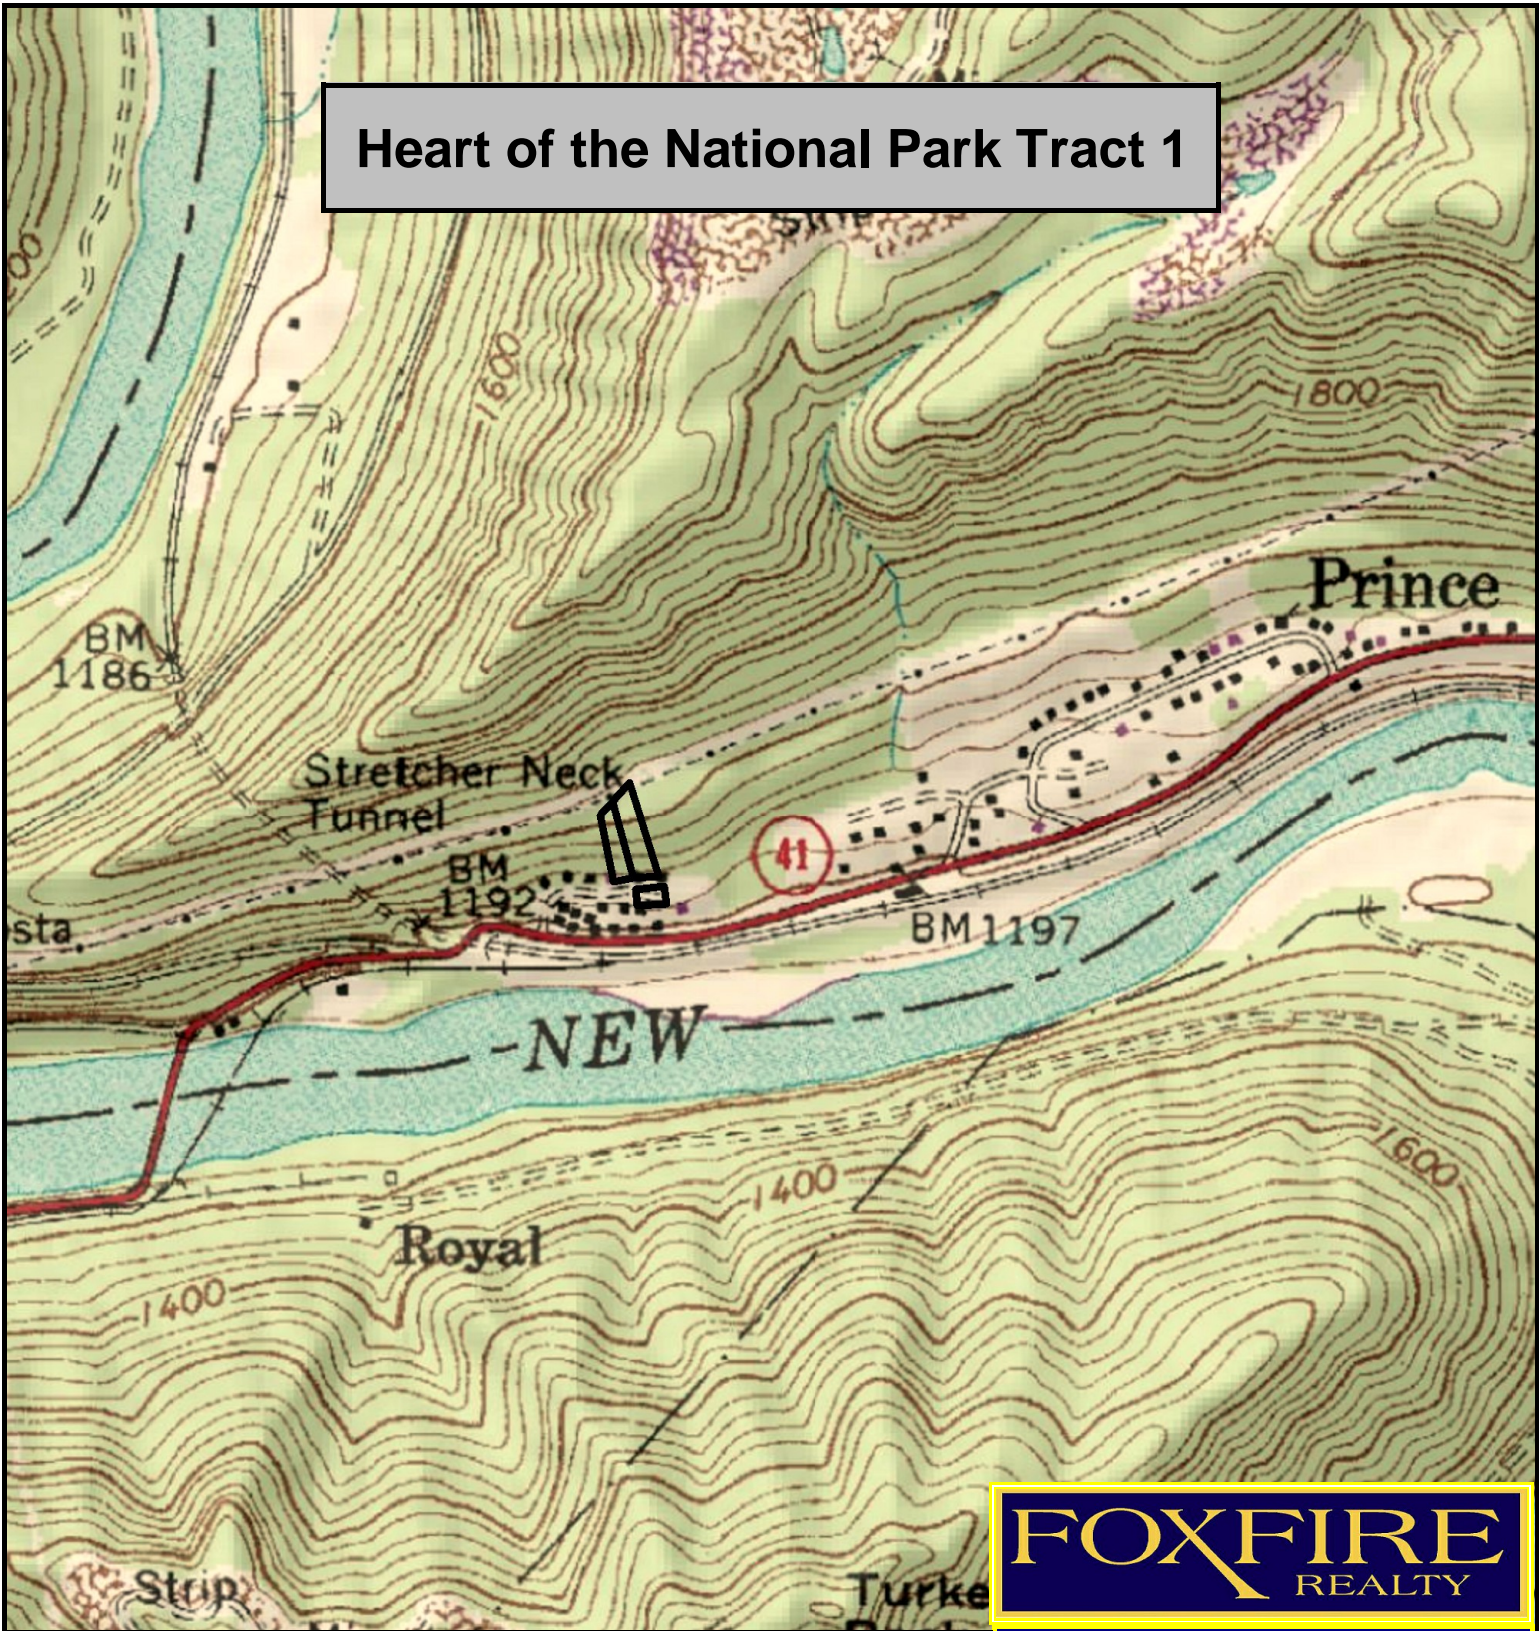

# Heart of the National Park Tract 1

**FOXFIRE**  
REALTY

Heart of the National Park Tr 1, Fayette County, WV (topographic map)  
 Elevation Range: 1236' - 1419' +/- Google Coordinates:  
 LAT 37.856424 (N), LON -81.064151 (W)  
 This map is for general location purposes only. Consult a licensed land  
 surveyor for actual boundary location and acreage.