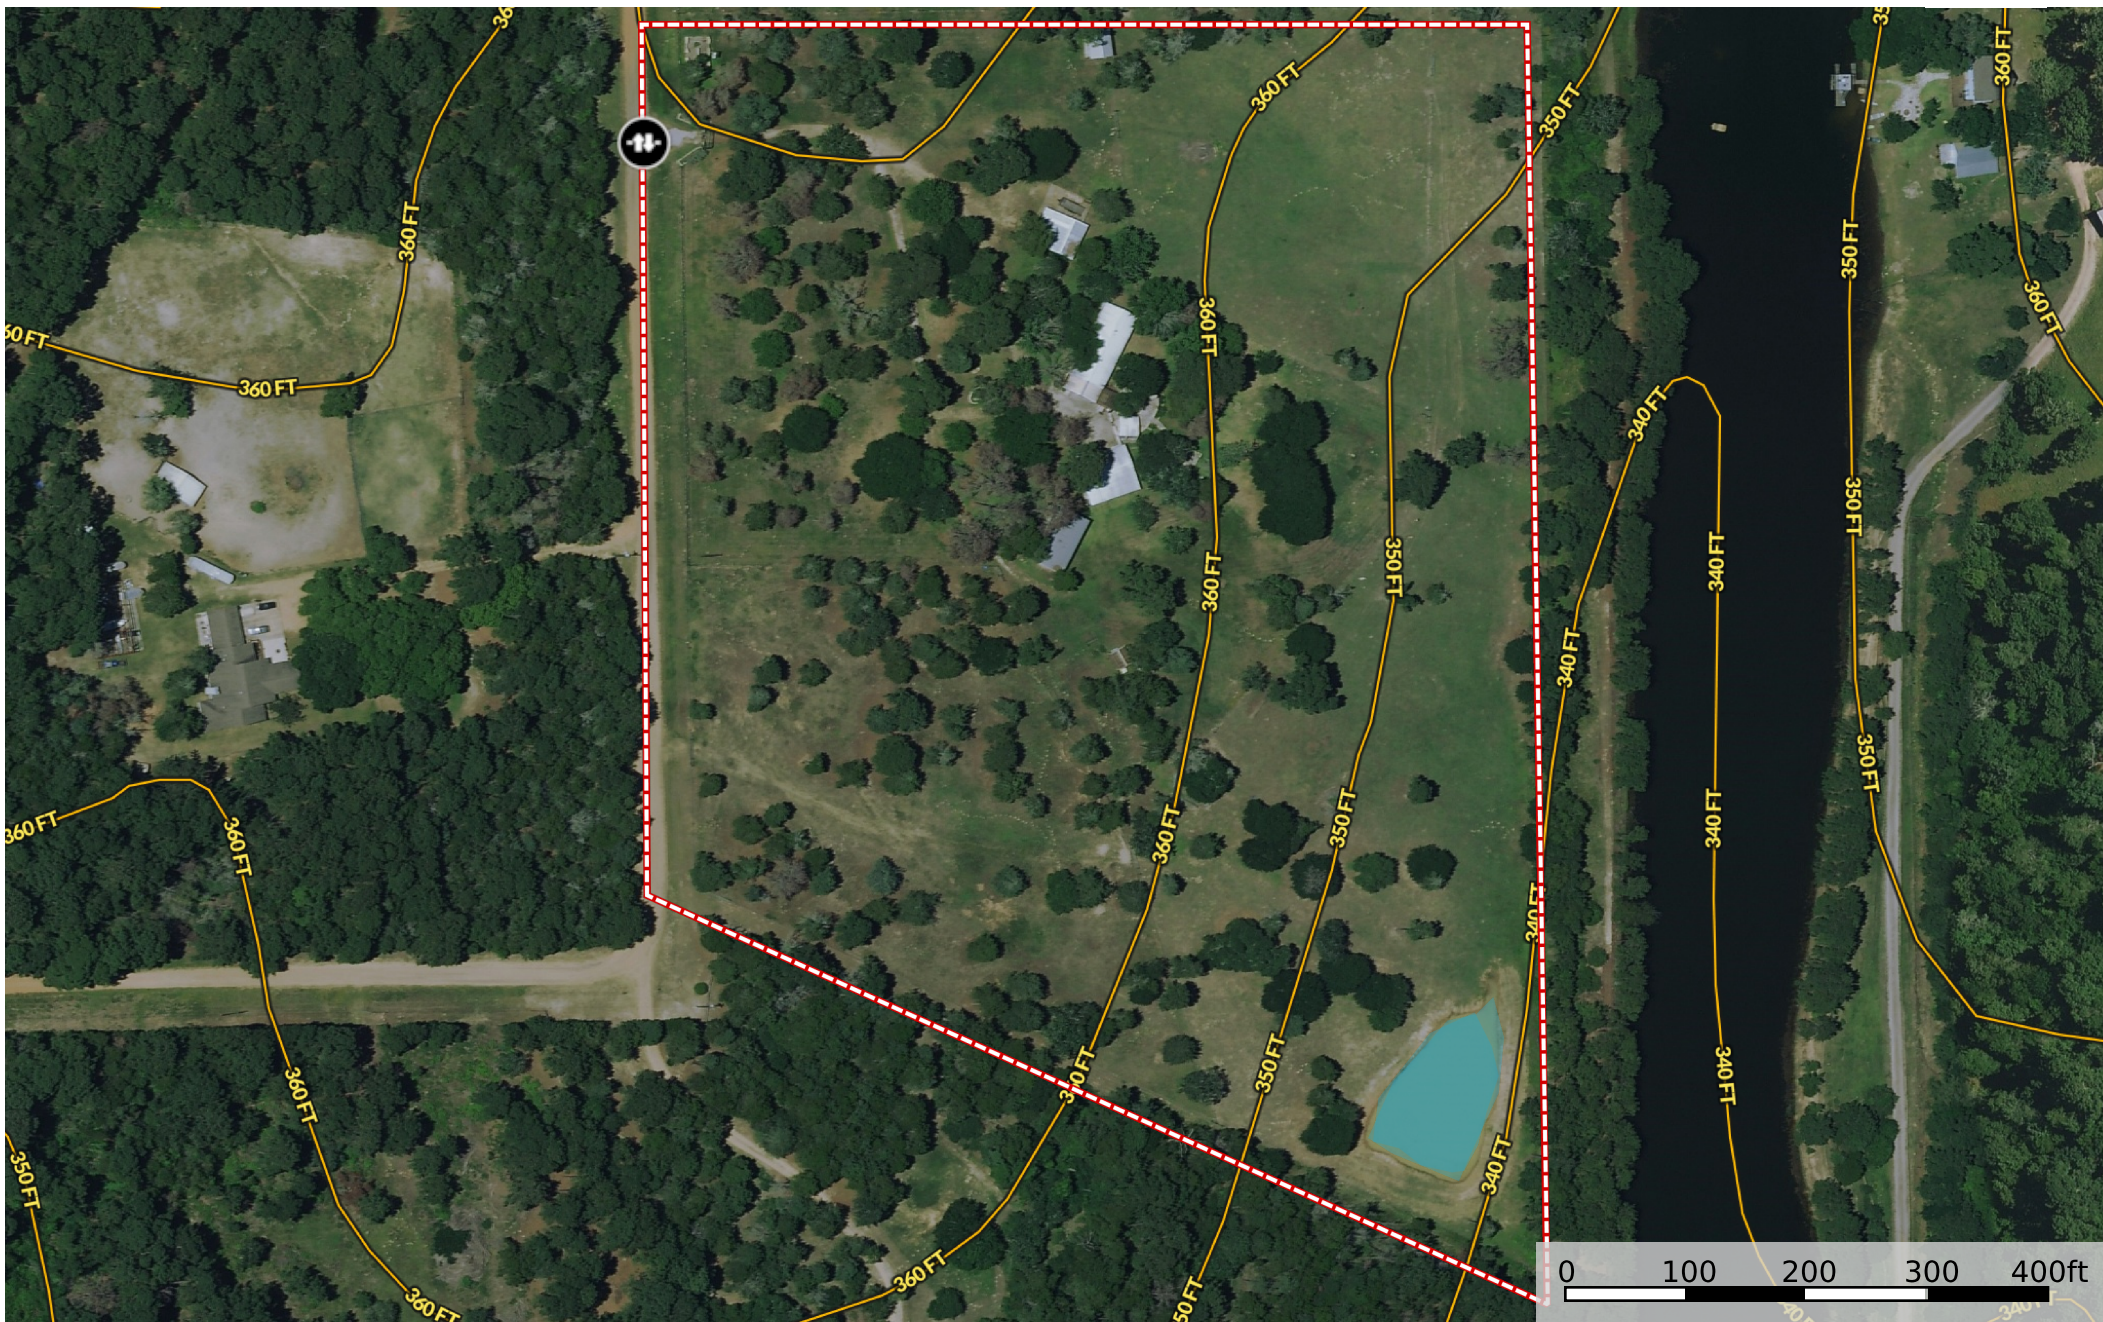

1089 Briar Crest Dr.
Colorado County, Texas, 15 AC +/-

- Gate
- Pond / Tank
- Boundary

DEBBIE BENDER
P: (979) 277-2575
Bender.realestate@yahoo.com

The information contained herein was obtained from sources deemed to be reliable. MapRight Services makes no warranties or guarantees as to the completeness or accuracy thereof.