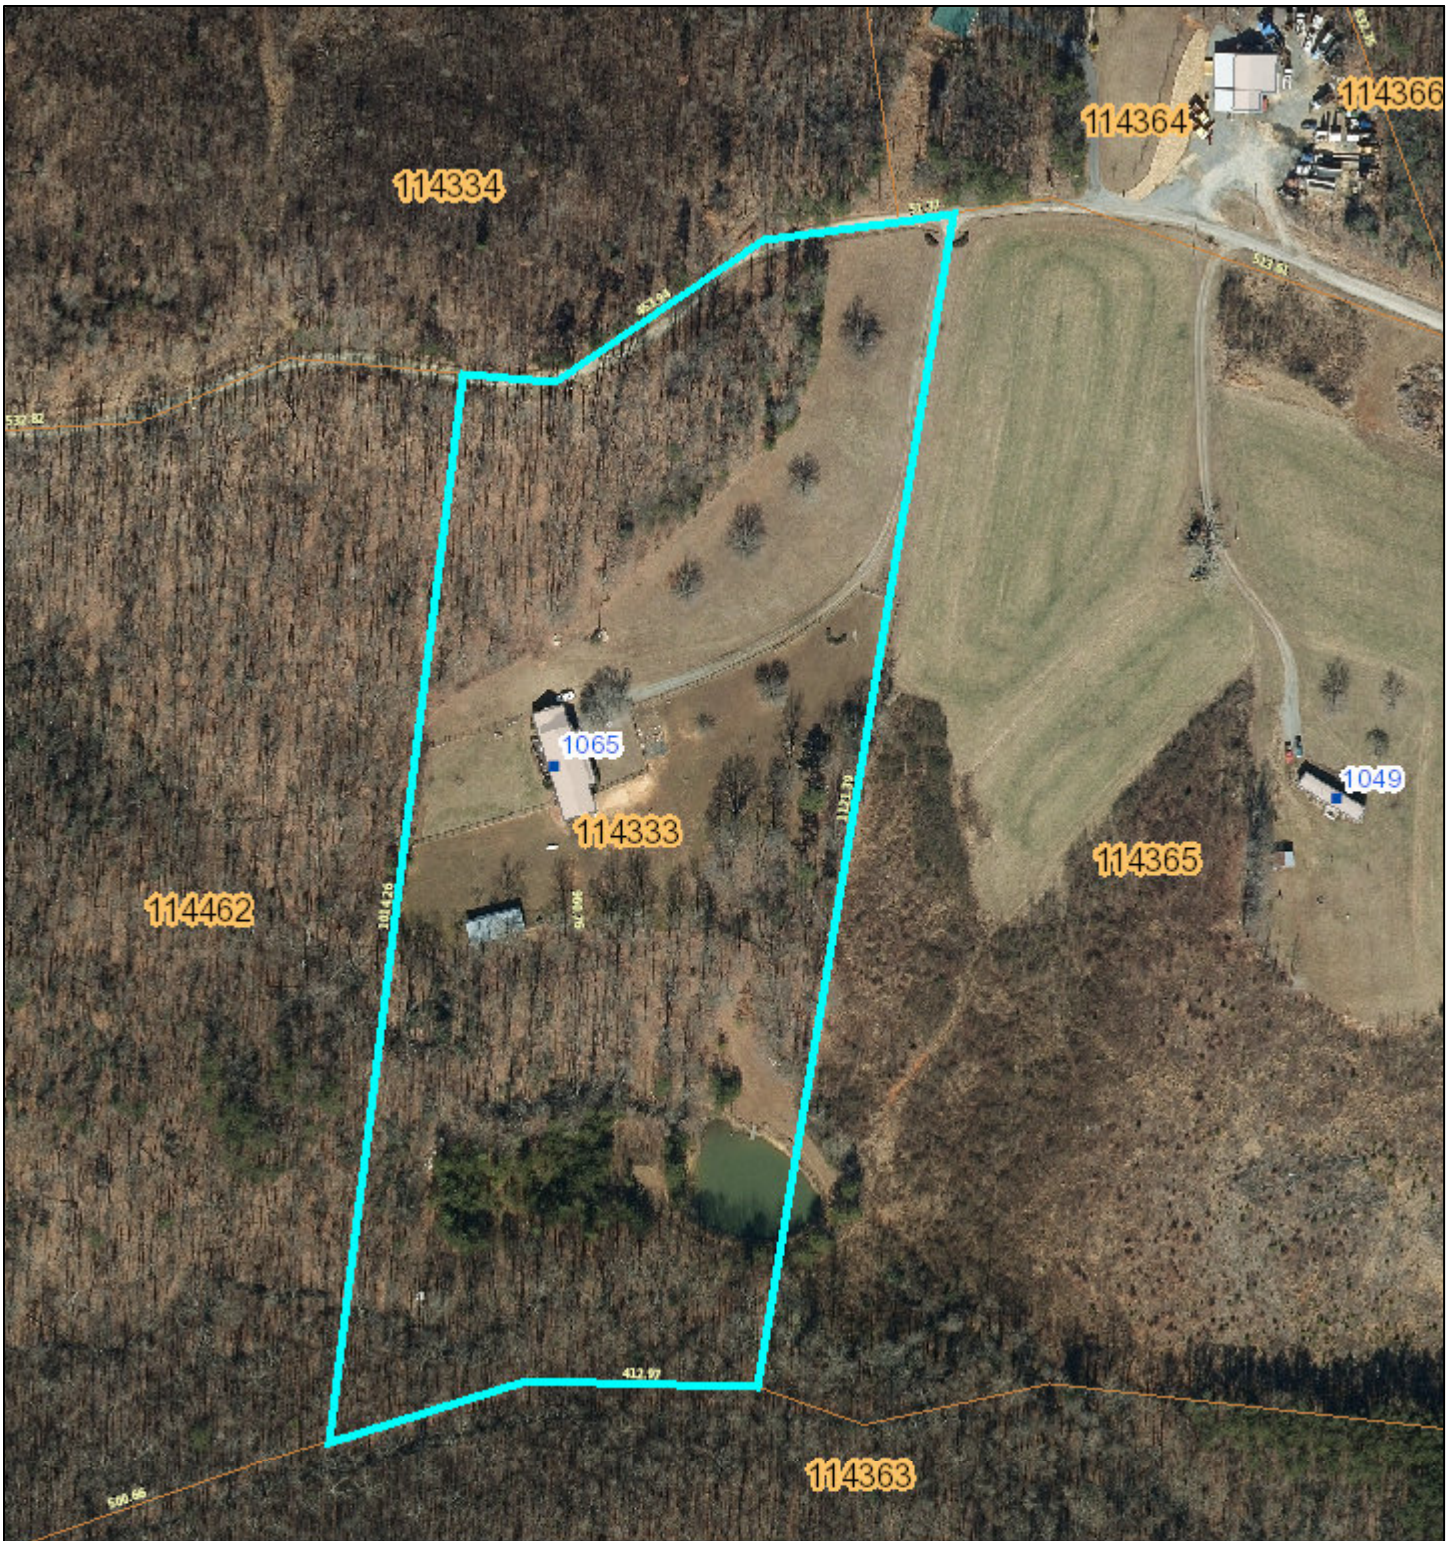

1065 Tuckda Way

August 9, 2021

- Addresses
- ▭ Parcels
- ▭ Town Limits with ETJ
- ▭ Building Footprints

Owner Name: CLARK CHRISTOPHER G
WOOD MICHELL R
Address: 1065 TUCKDA WAY
Town: HAMPTONVILLE
PIN: 485800458250
Parcel ID: 114333
Deed Ref: 597/506
Total Acres: 10.00703698

1:2,172