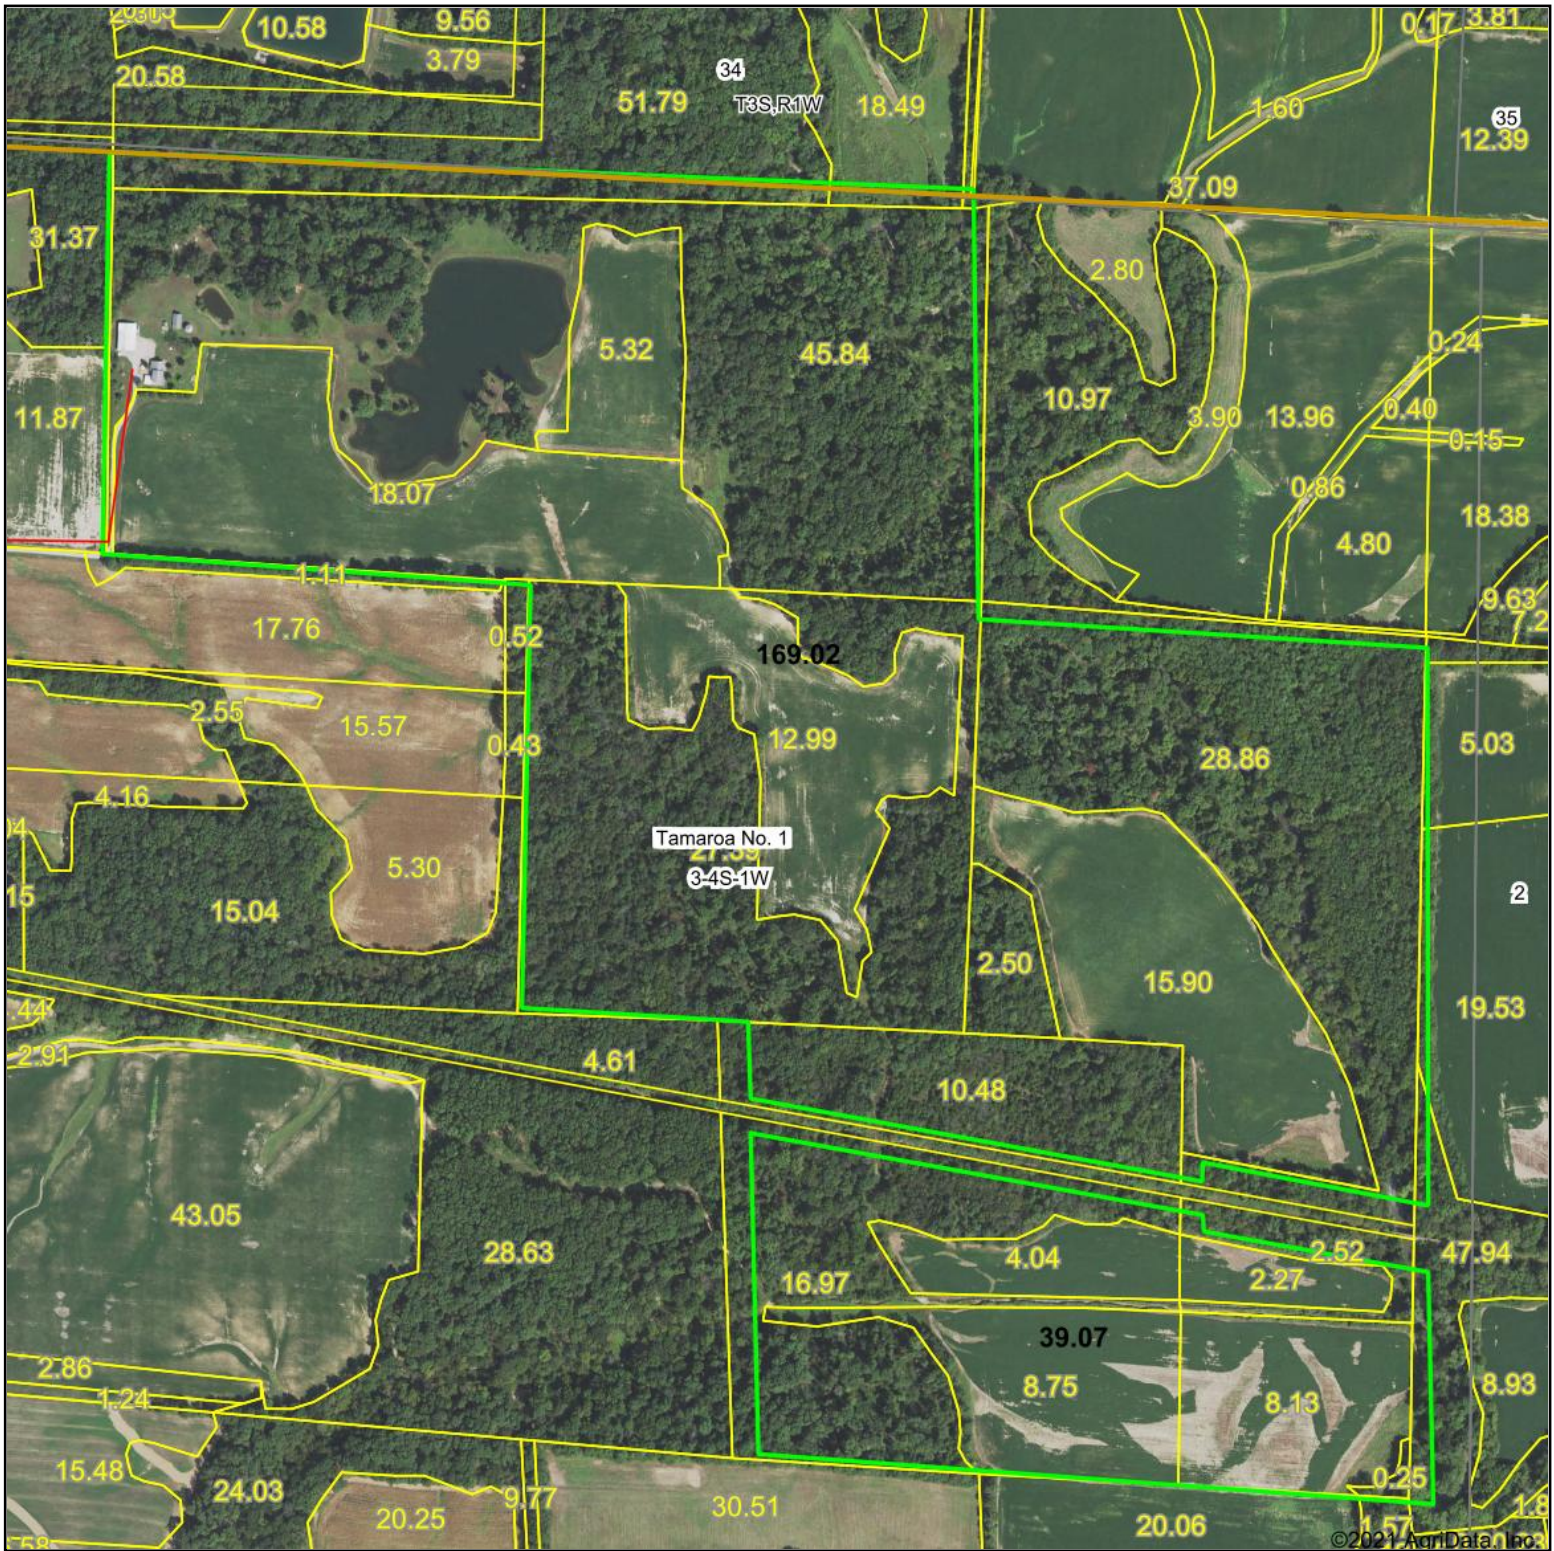

FSA Map

Map Center: 38° 12' 31.05, -89° 11' 27.92

3-4S-1W
Perry County
Illinois

11/3/2021

Maps Provided By:
 **surety**[®]
CUSTOMIZED ONLINE MAPPING
© AgriData, Inc. 2021 www.AgriDataInc.com

Field borders provided by Farm Service Agency as of 5/21/2008.