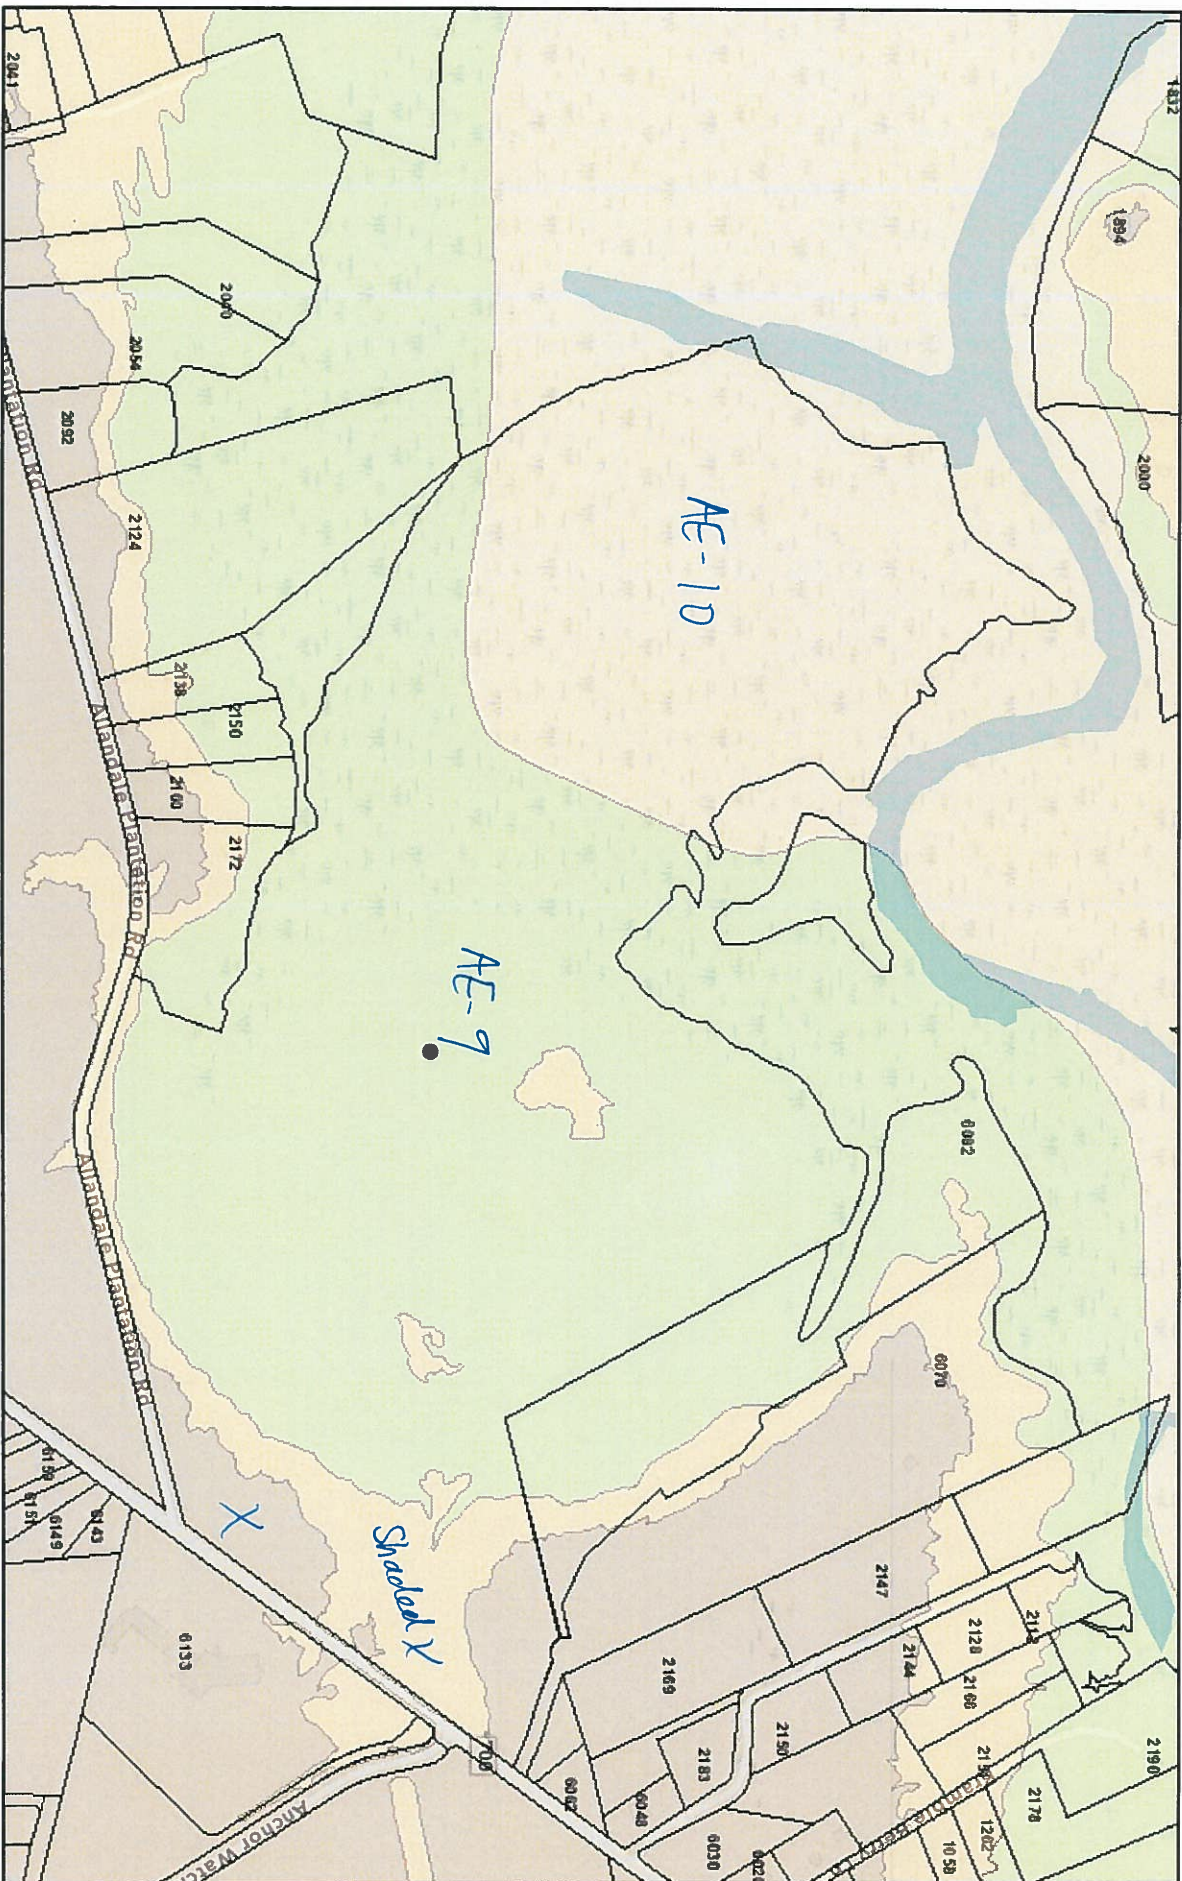

FEMA Flood Areas 154-00-00-030

11/5/2021, 1:52:14 PM

CURRENT FLOOD ZONE (effective 1/29/2021)

- A
- AE
- AE, 10
- AE, 11
- AE, 12
- AE, 13
- AE, 14
- AE, 15
- AE, 5
- AE, 6
- AE, 7
- AE, 8
- AE, 9
- AO

1:9,028