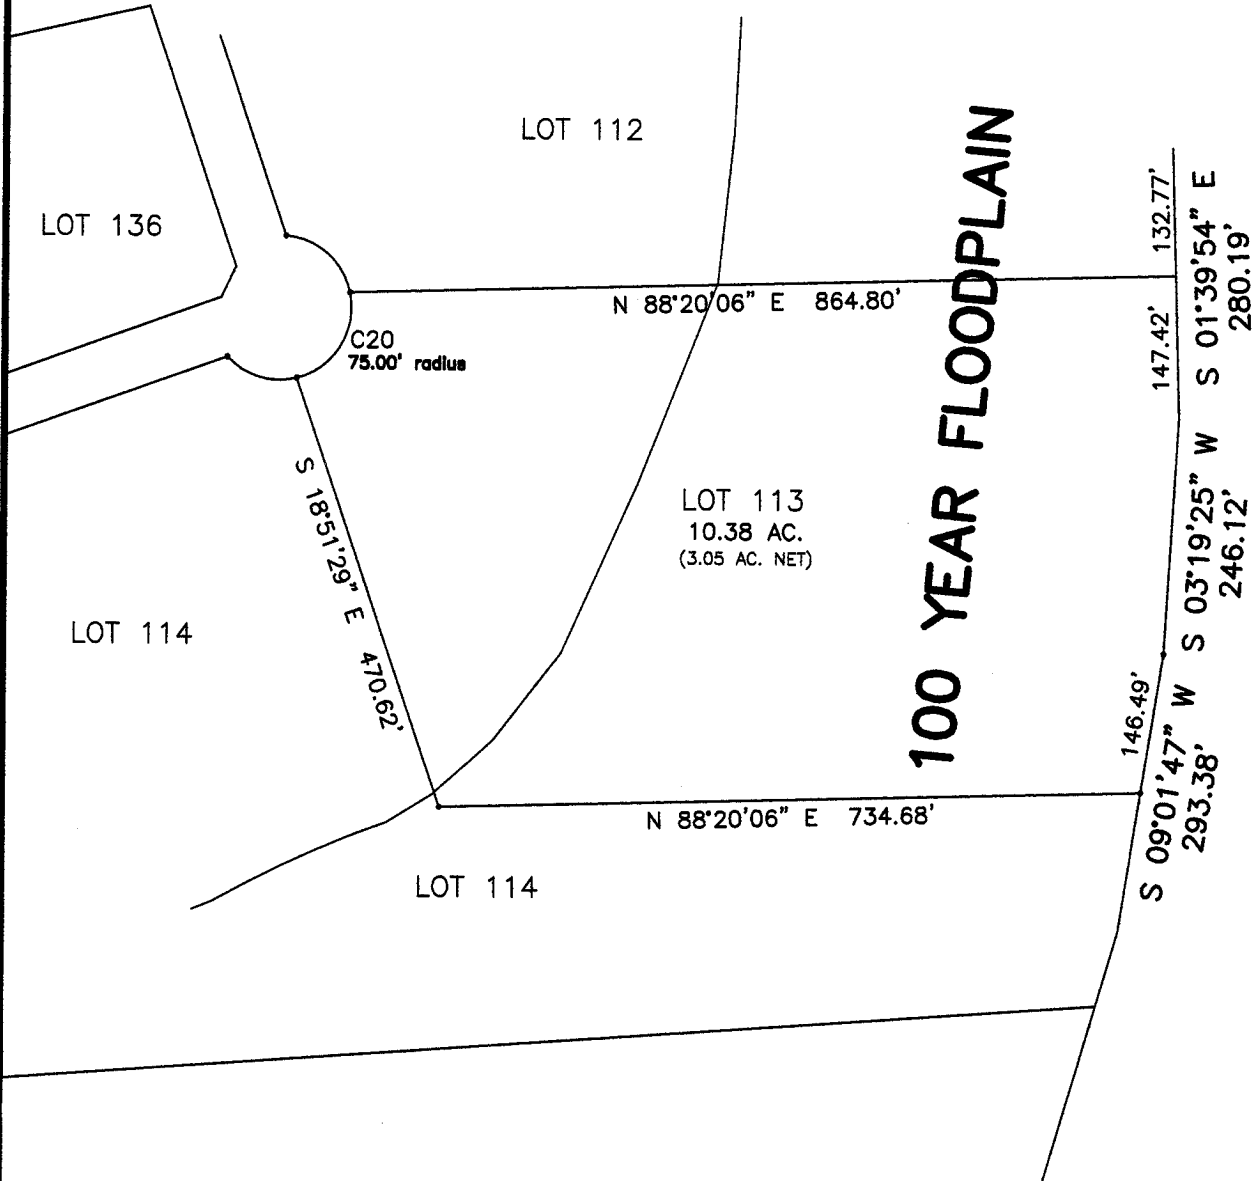

Scale: 1" = 200'

M.D.S. LAND SURVEYING CO.  
113 FALLS COURT, SUITE 800  
BOERNE, TEXAS 78006  
PHONE: (830) 249-9188