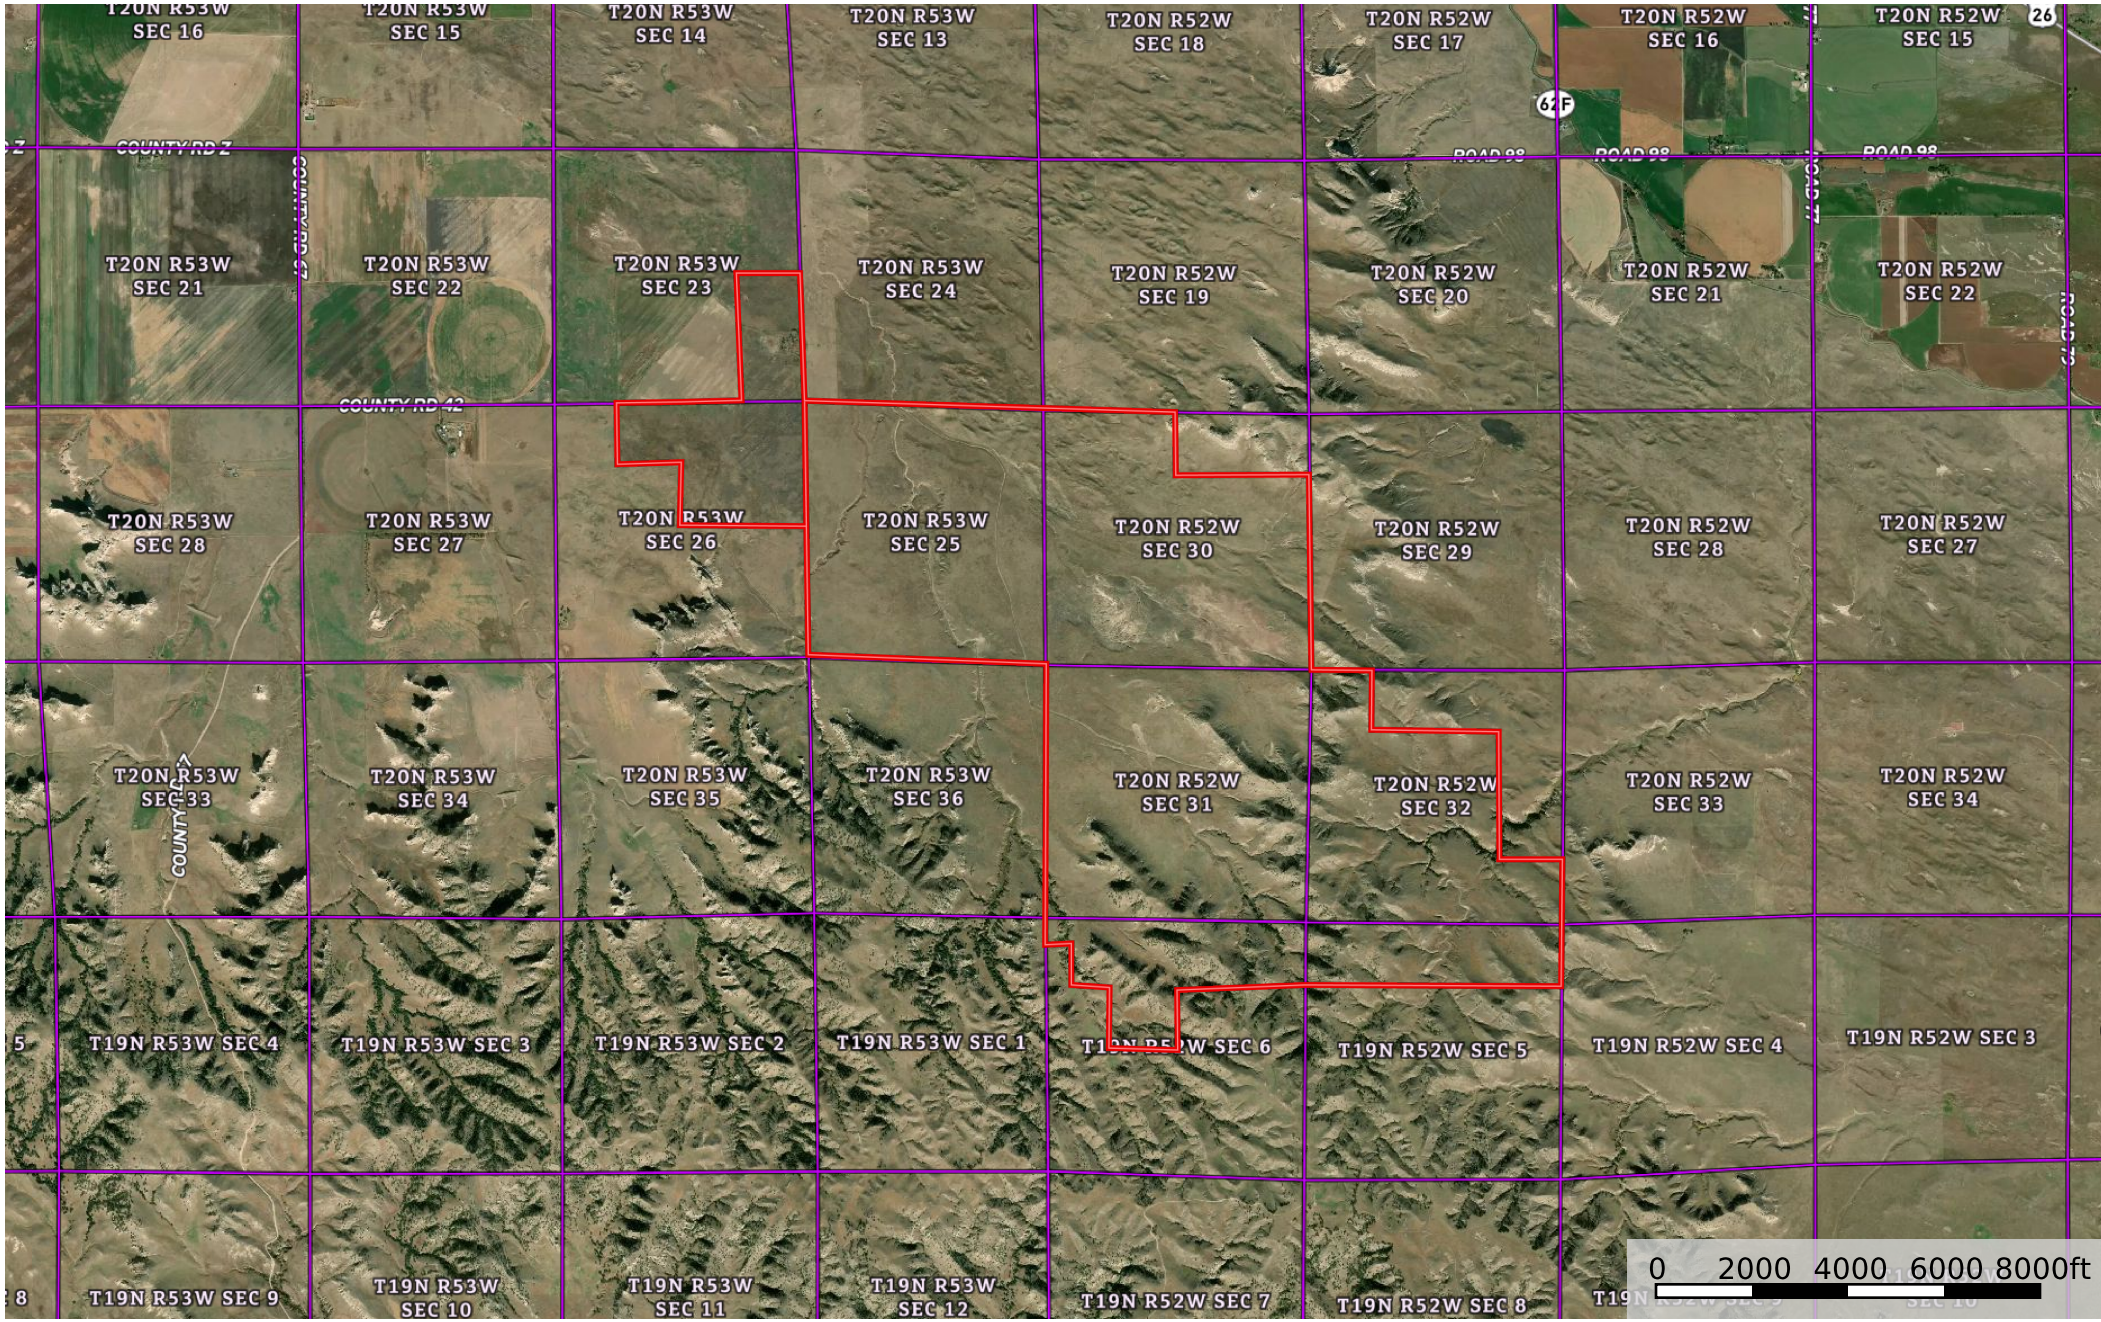

Chimney Rock Ranch

Morrill County, Nebraska, AC +/-

Boundary