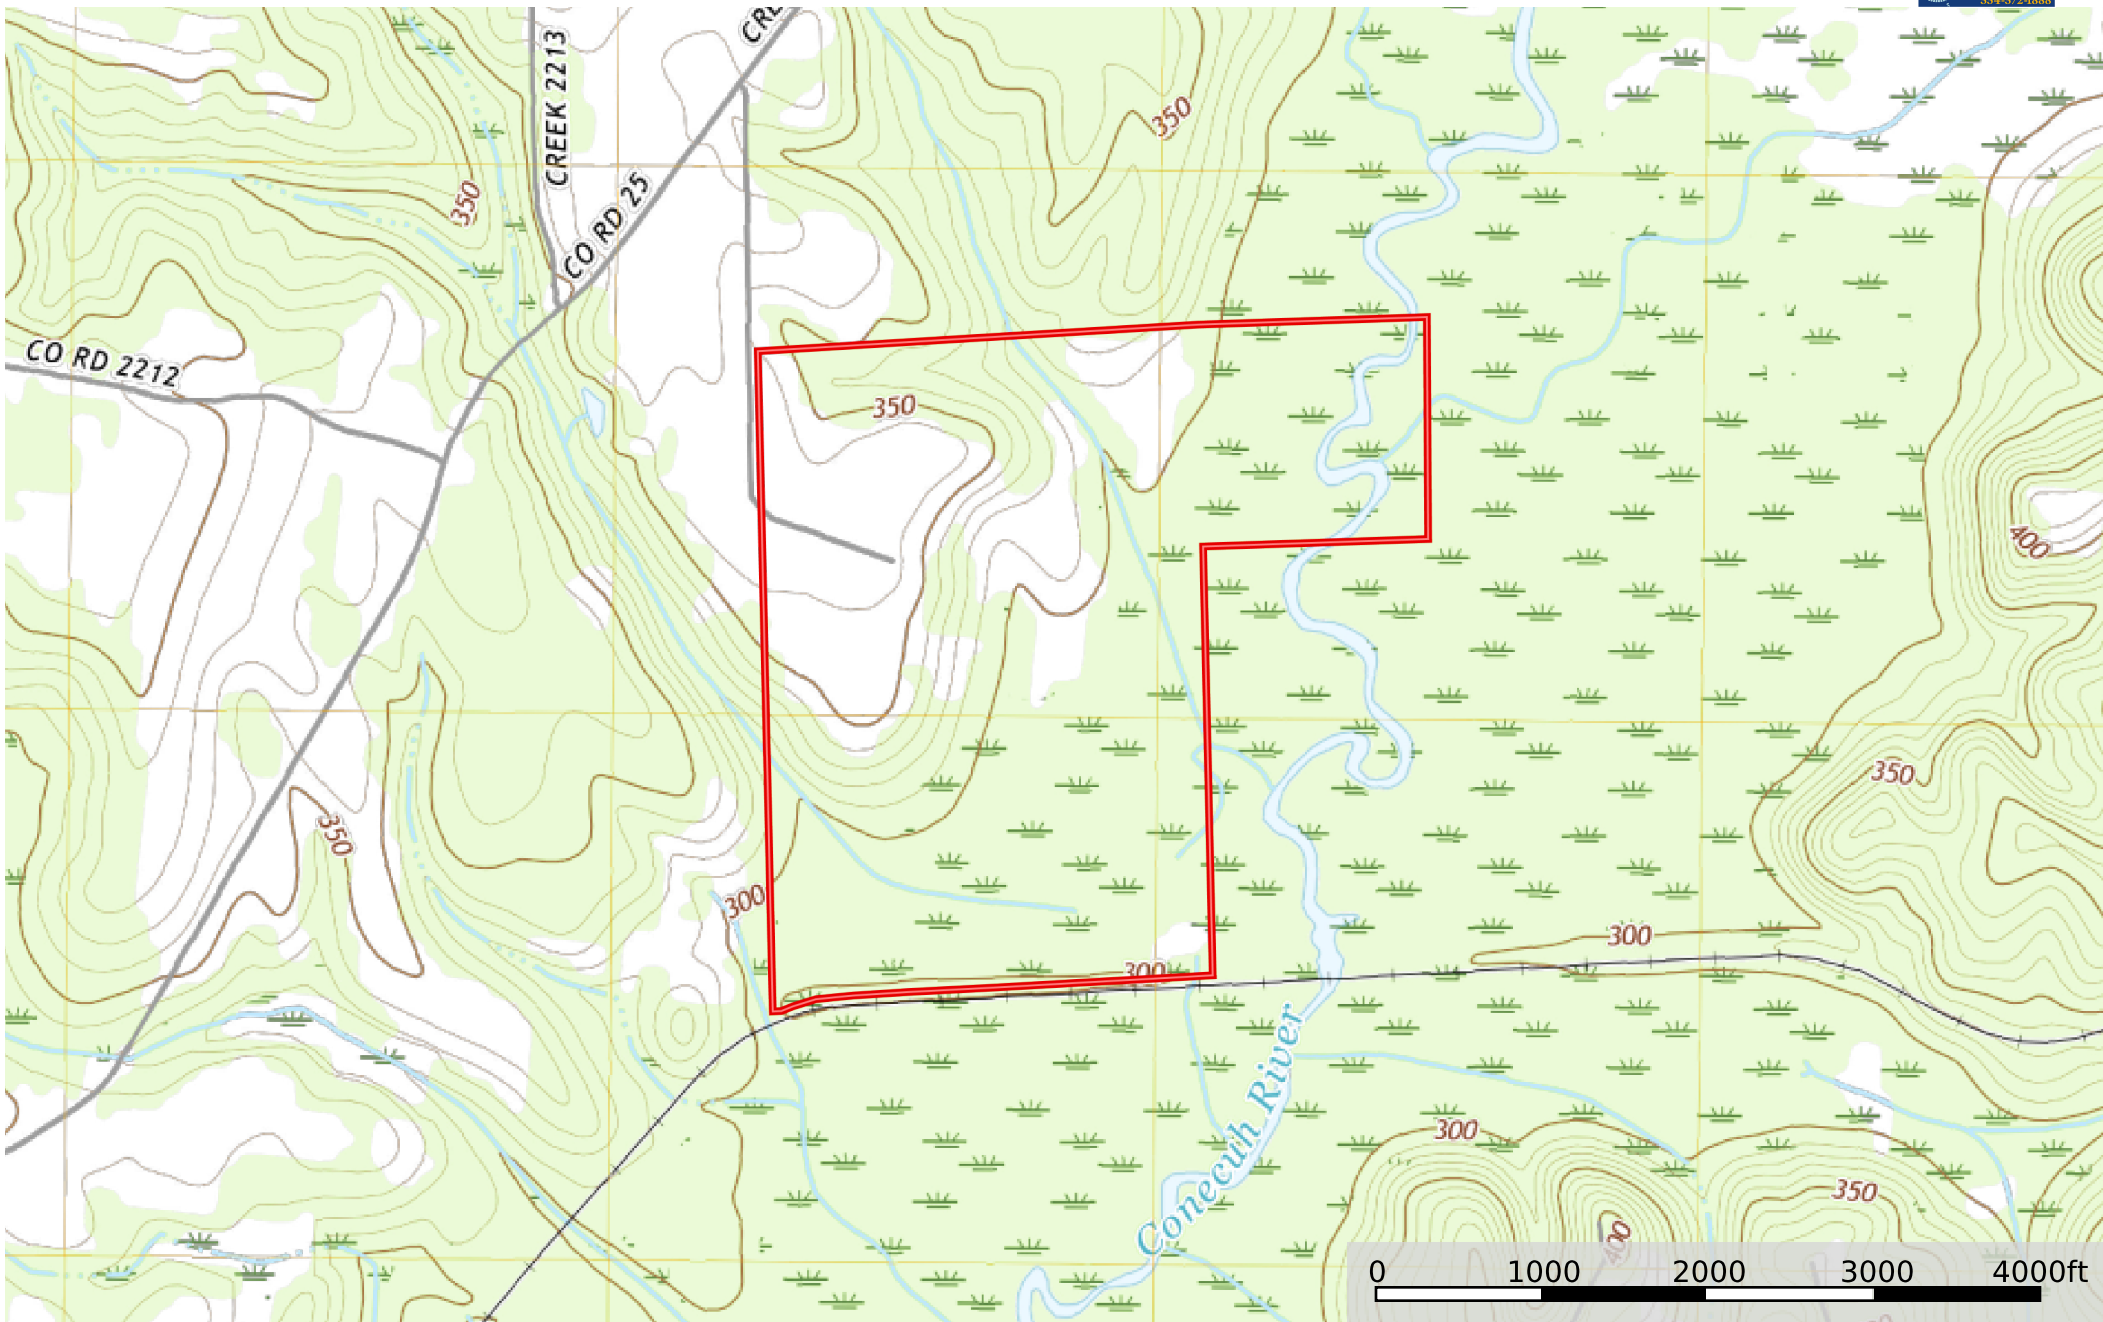

Triple Field River

Pike County, Alabama, 280 AC +/-

 Boundary