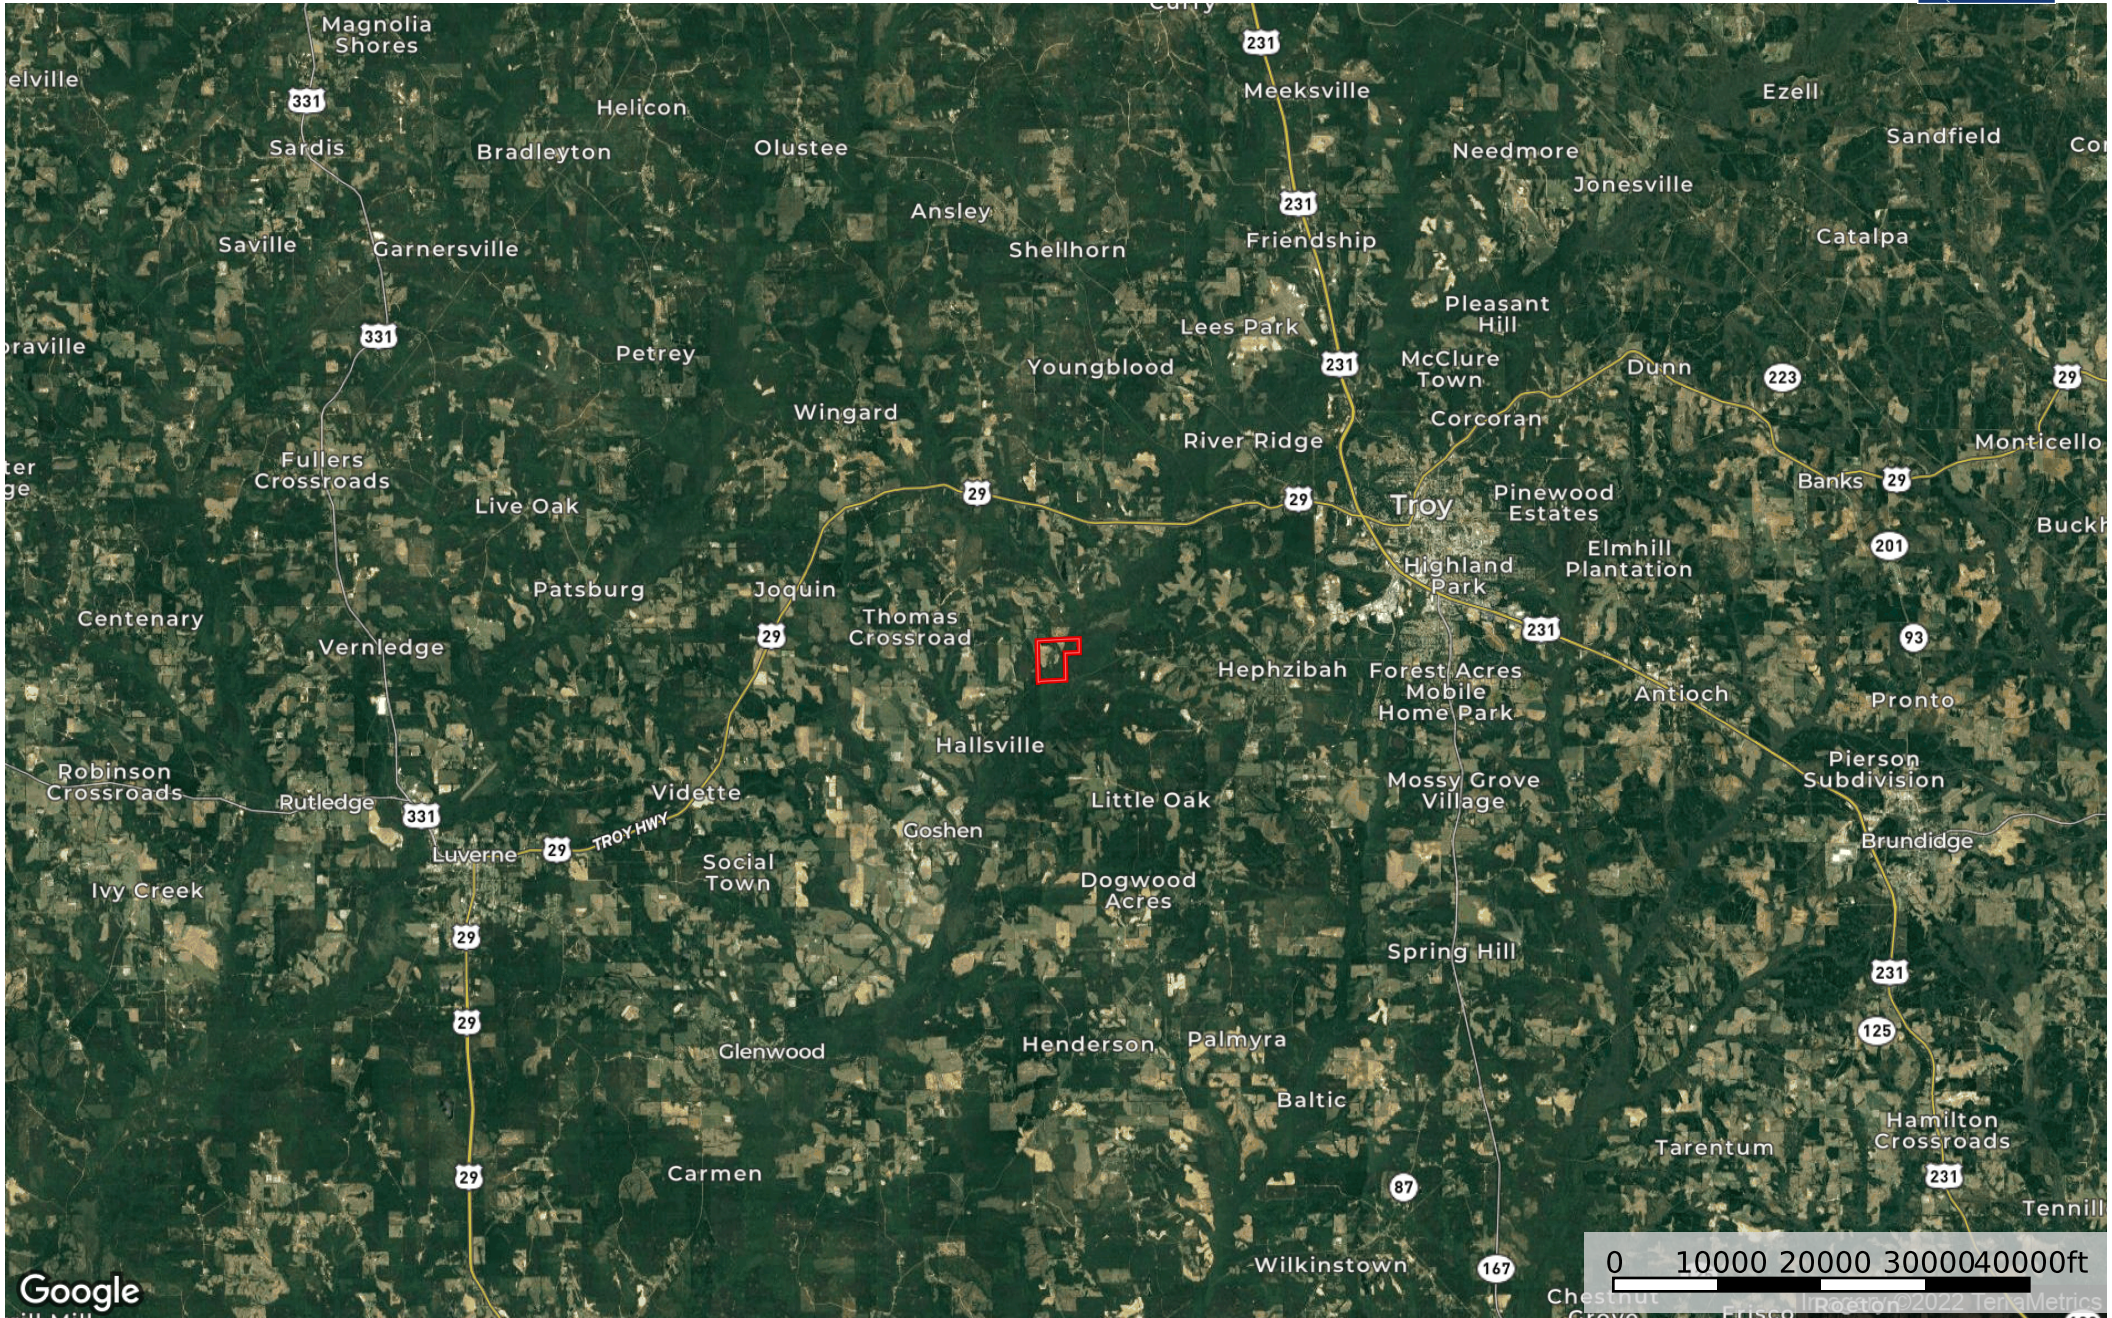

Triple Field River

Pike County, Alabama, 280 AC +/-

Google

Boundary