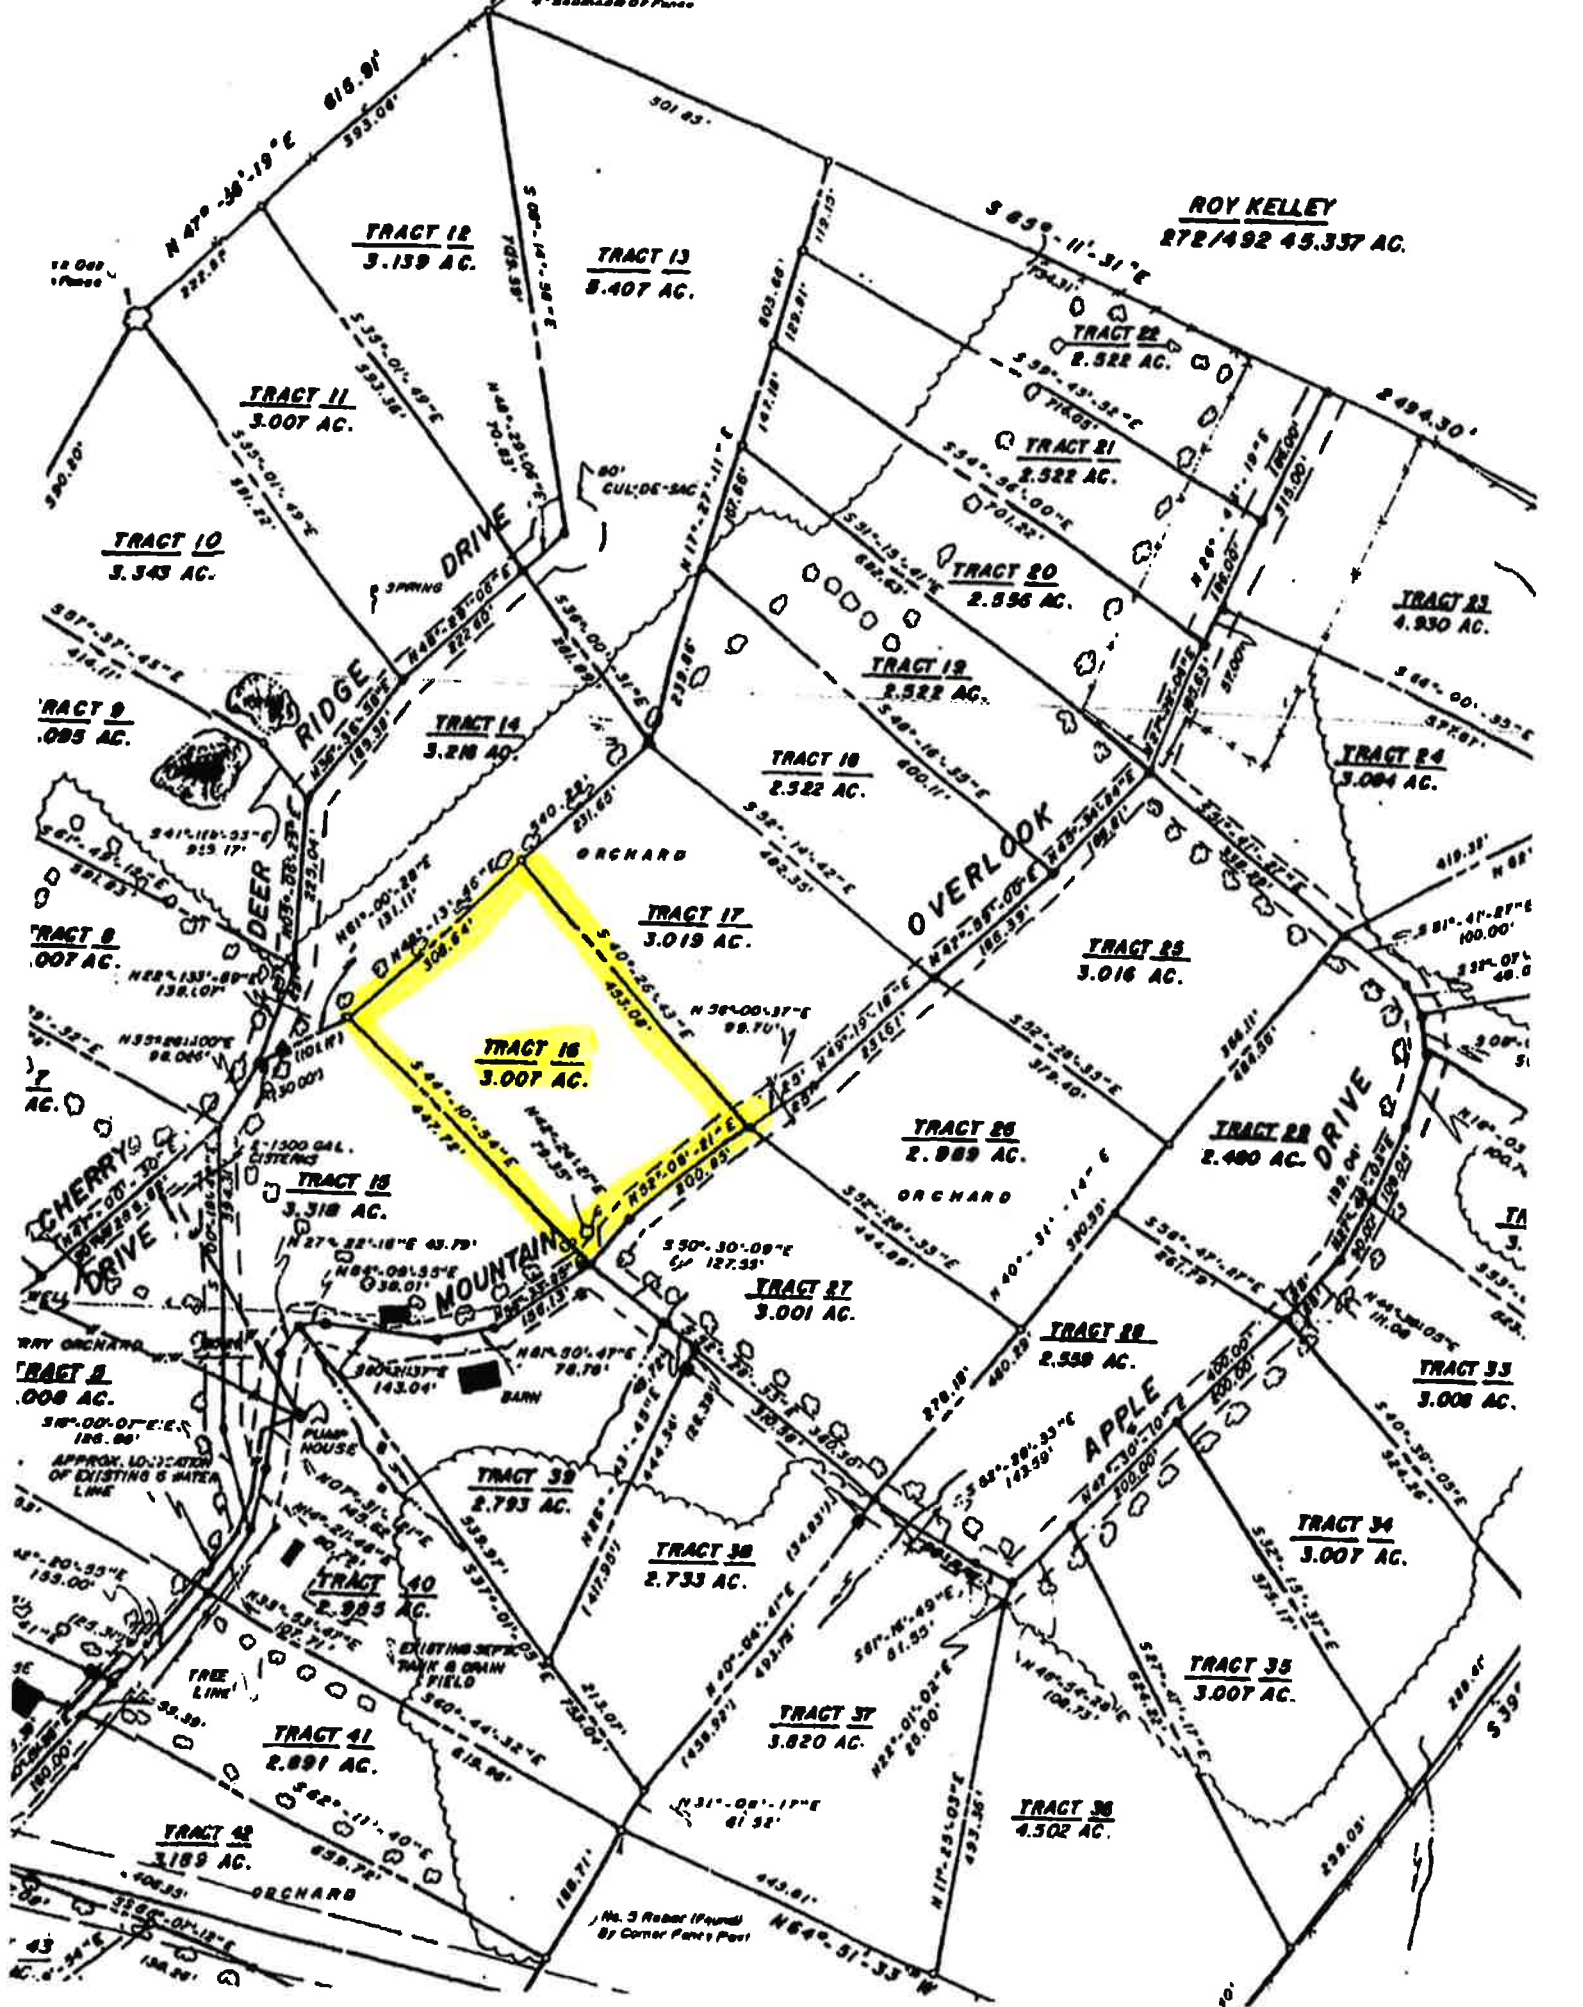

▼ MERSON PAUL C & EMILY X 🔍

Show search results for MERS... 9-37-48

131.11

15

447.72

16

308.64

231.65

17

153.08

(281)

359 STONEY MOUNTAIN OVERLOOK RD

362 STONEY MOUNTAIN OVERLOOK RD

(172)

(386)

App State

Click here to see the map, visit and follow us on our social media channels.

200ft

76.71172.M4 Divisions

ROY KELLEY
272/492 45.337 AC.

No. 3 Road (Found)
By Corner Party Post