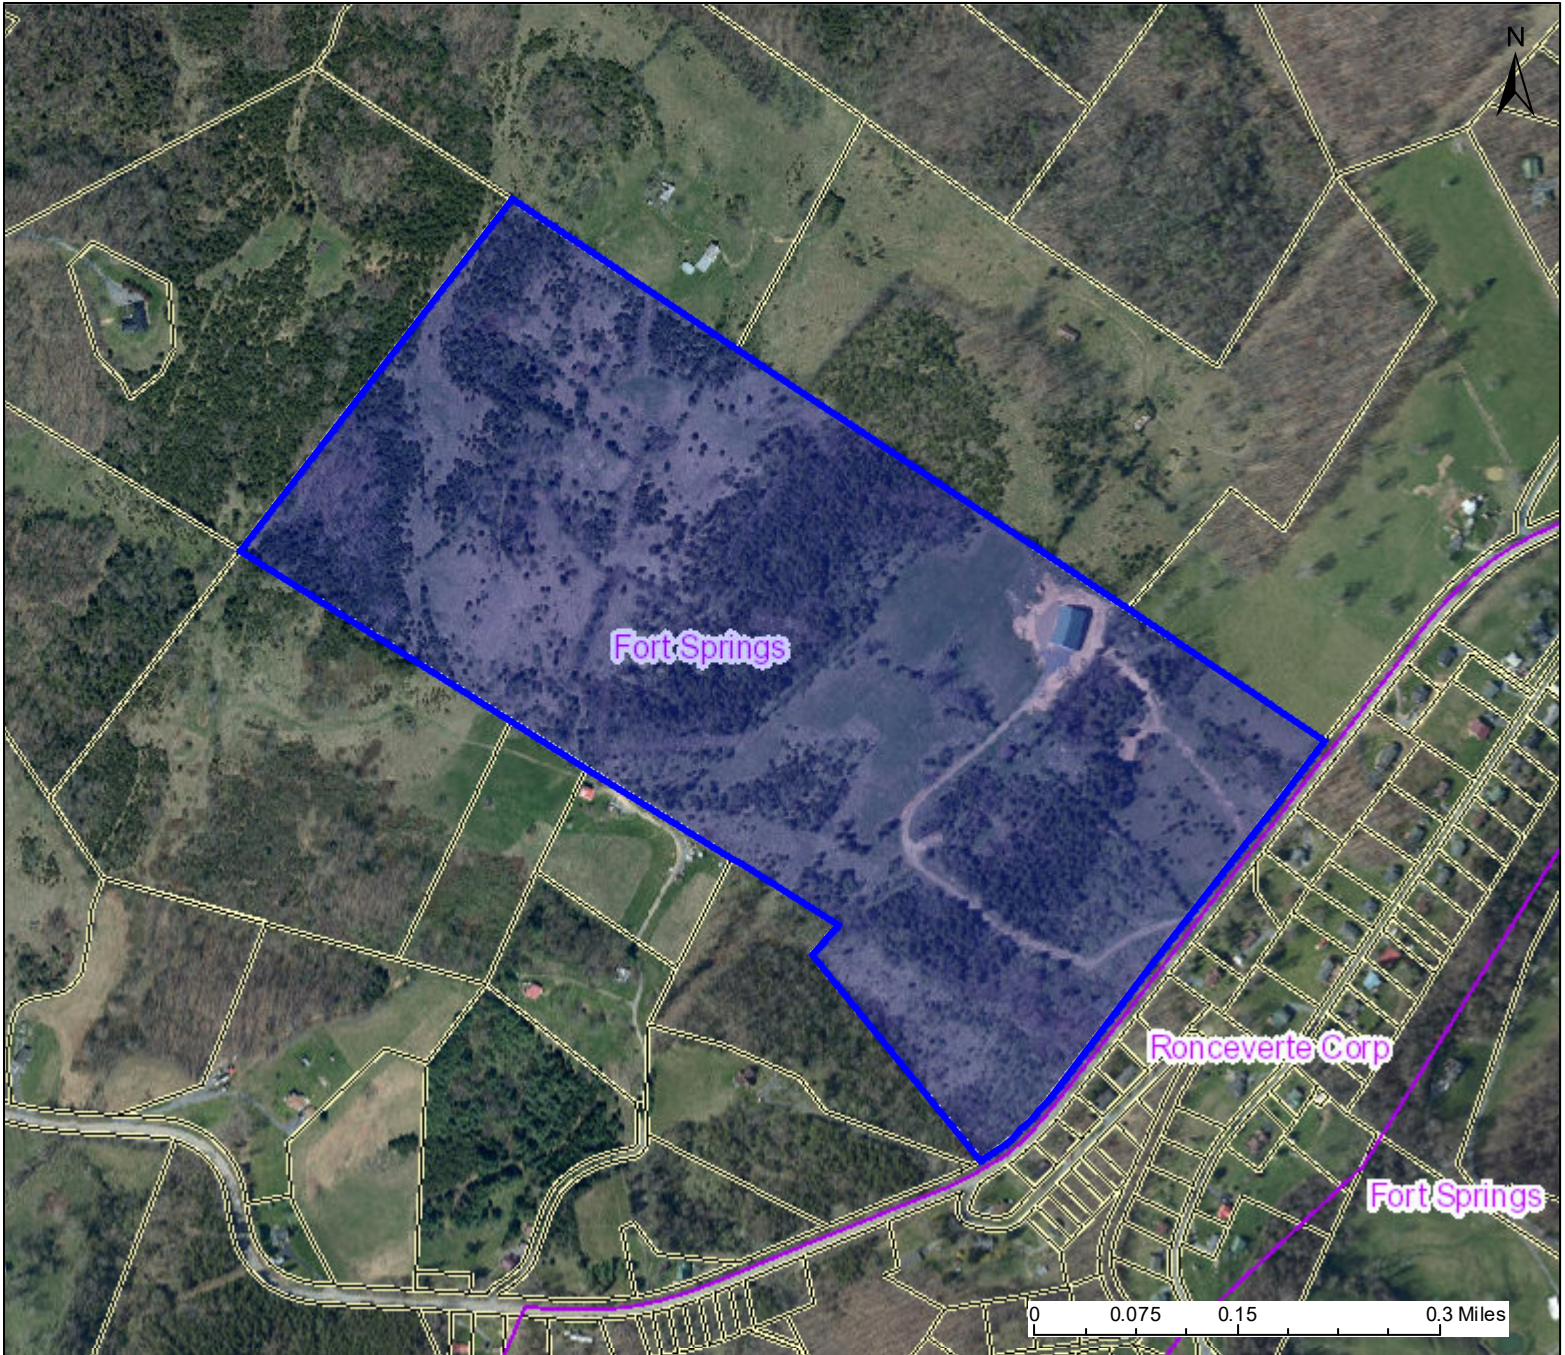

PARCEL ID: 13-06-0013-0055-0000

User Notes:

Legend

-  Districts
-  WVParcels

Map created on March 1, 2021

Owner(s):

MELLOTT WILLIAM H & BARBARA L

Address:

1194 BARKALIN LN

Class Type:

Farm

Legal Description:

100.198 AC HIGHLAND TRAIL; BARKALIN FARMS FROM WEINSTEIN