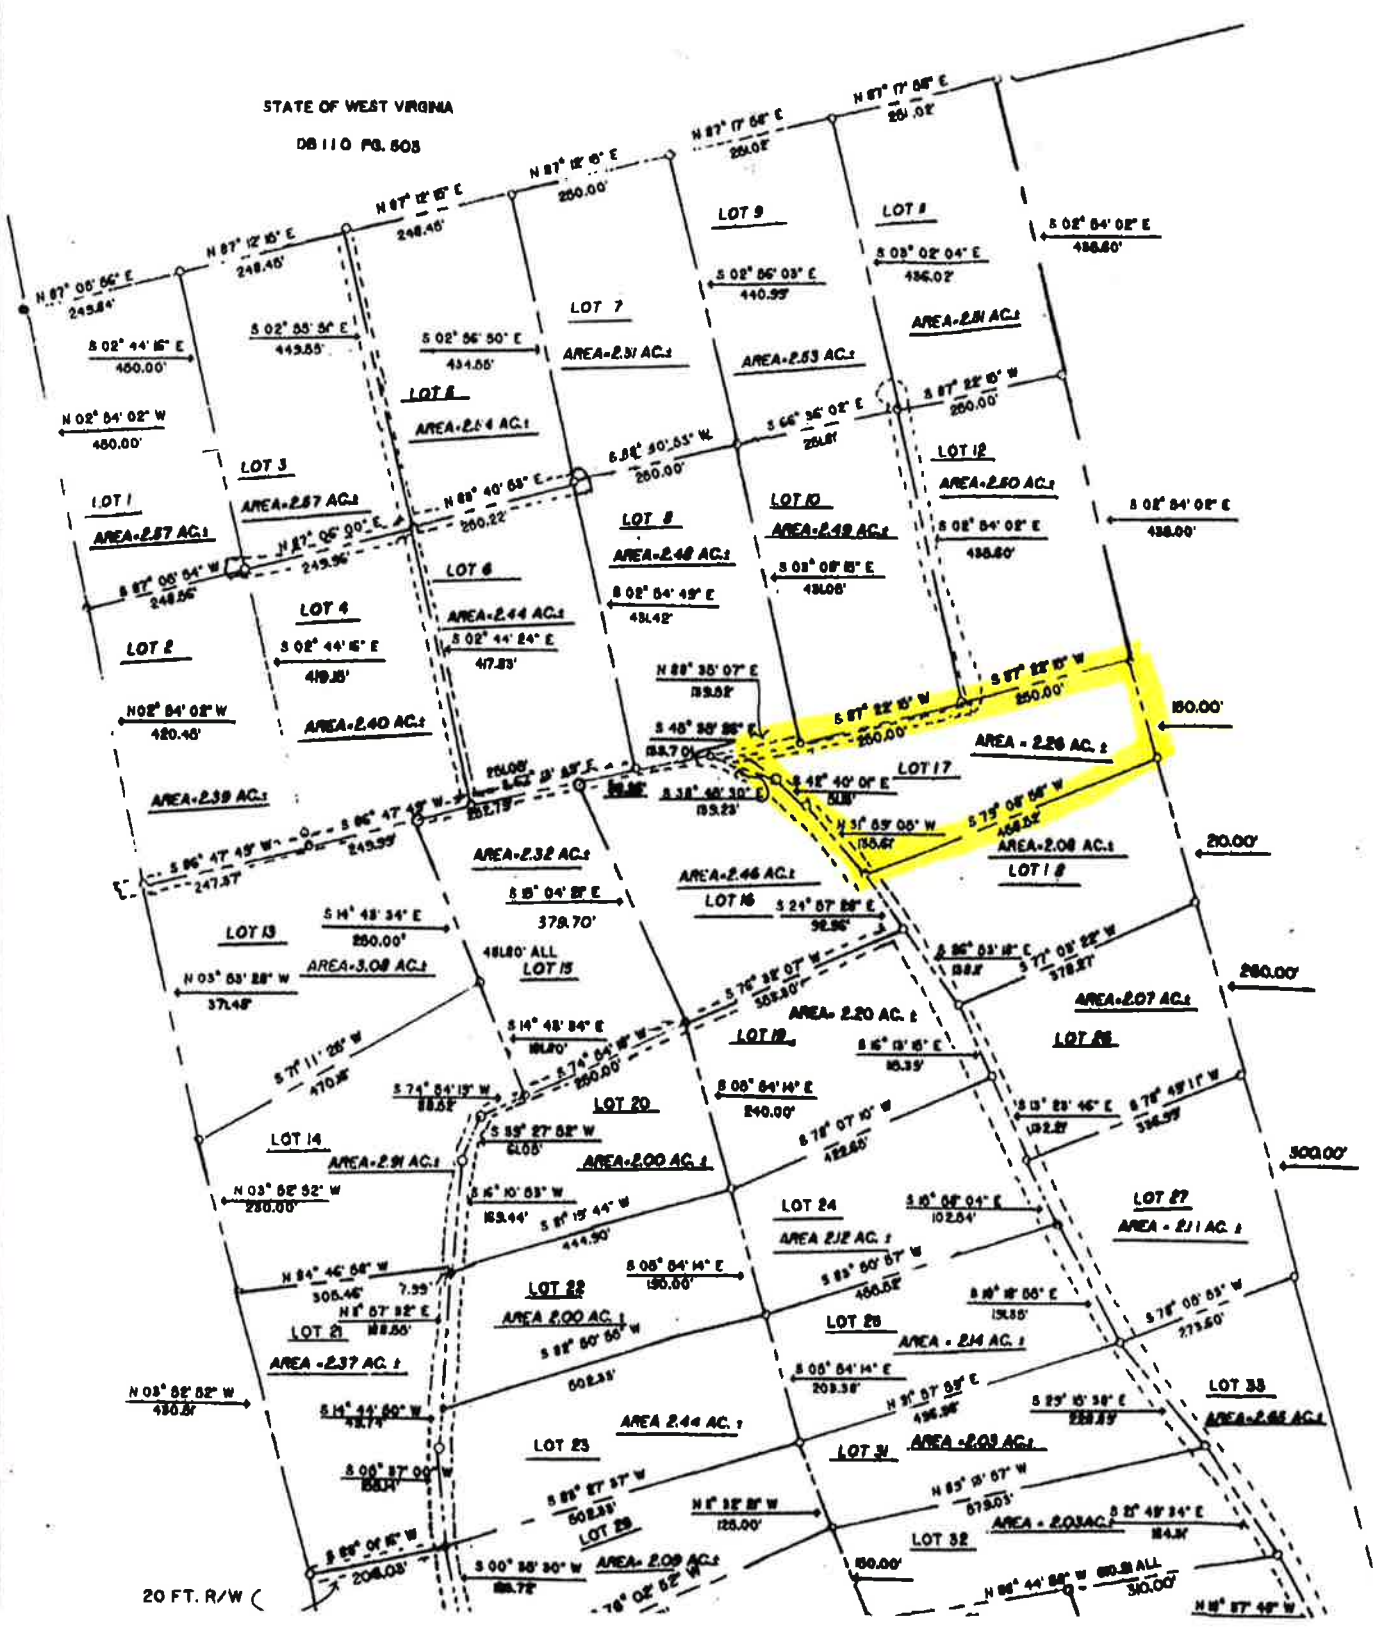

SUBDIVISION

Sherman Dist. Hampshire Co. W. V.

CARAWAY JERRY J & KAI X
Show search results for CARA...

60ft
78,645,19,184 Datasets

App State
Click to restore the map extent and layers visibility where you left off