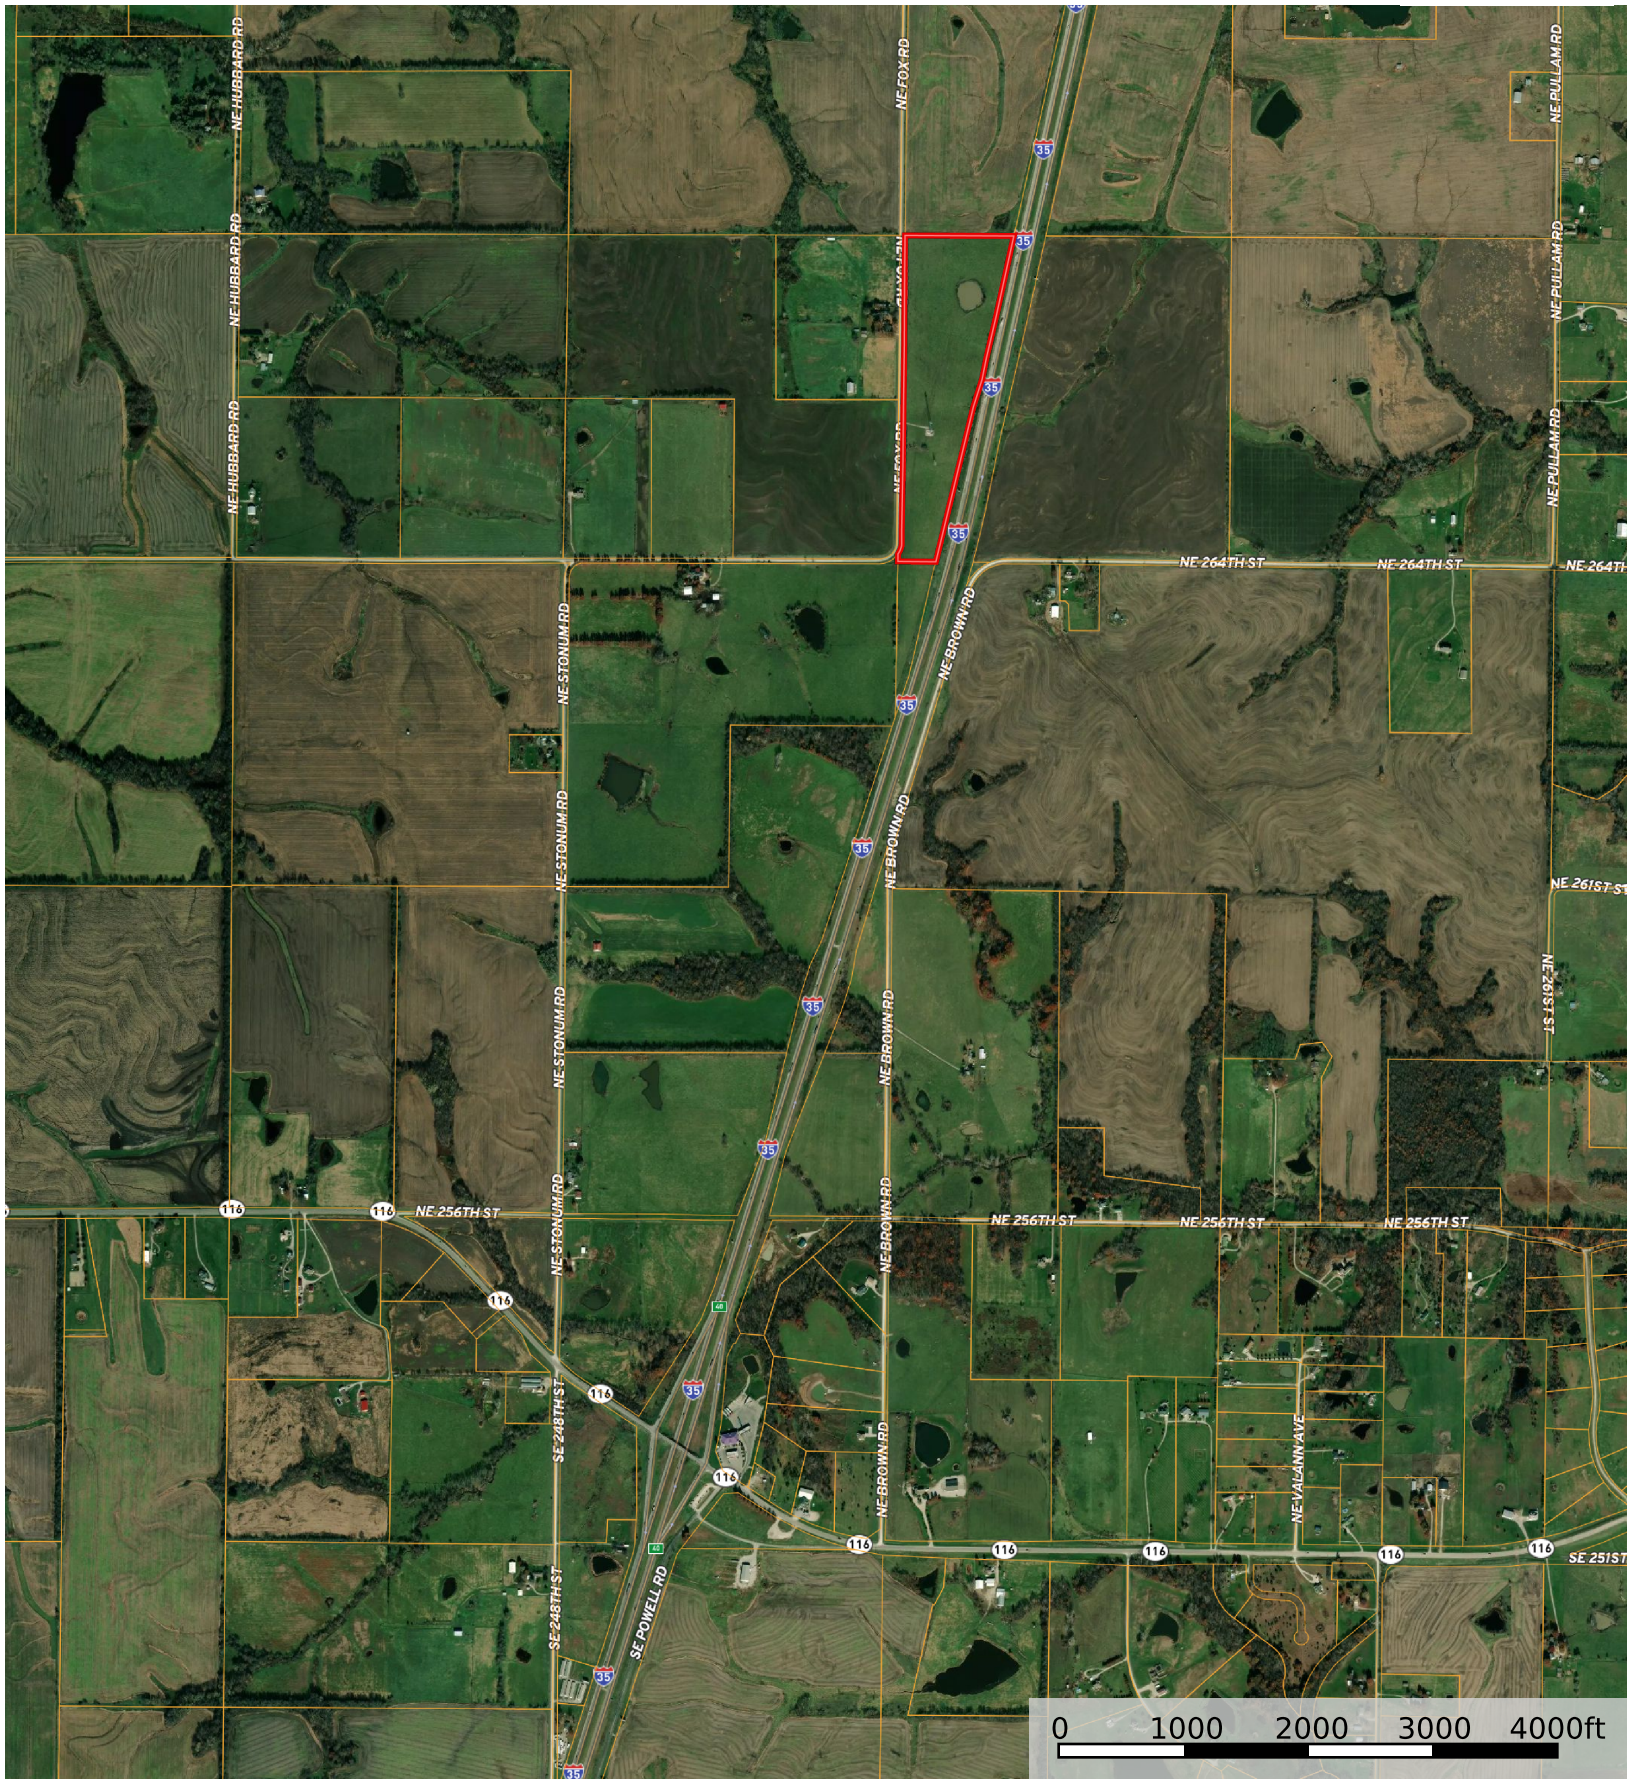

35 Acres NE Fox Road Lathrop, MO

Clinton County, Missouri, 35 AC +/-

Boundary