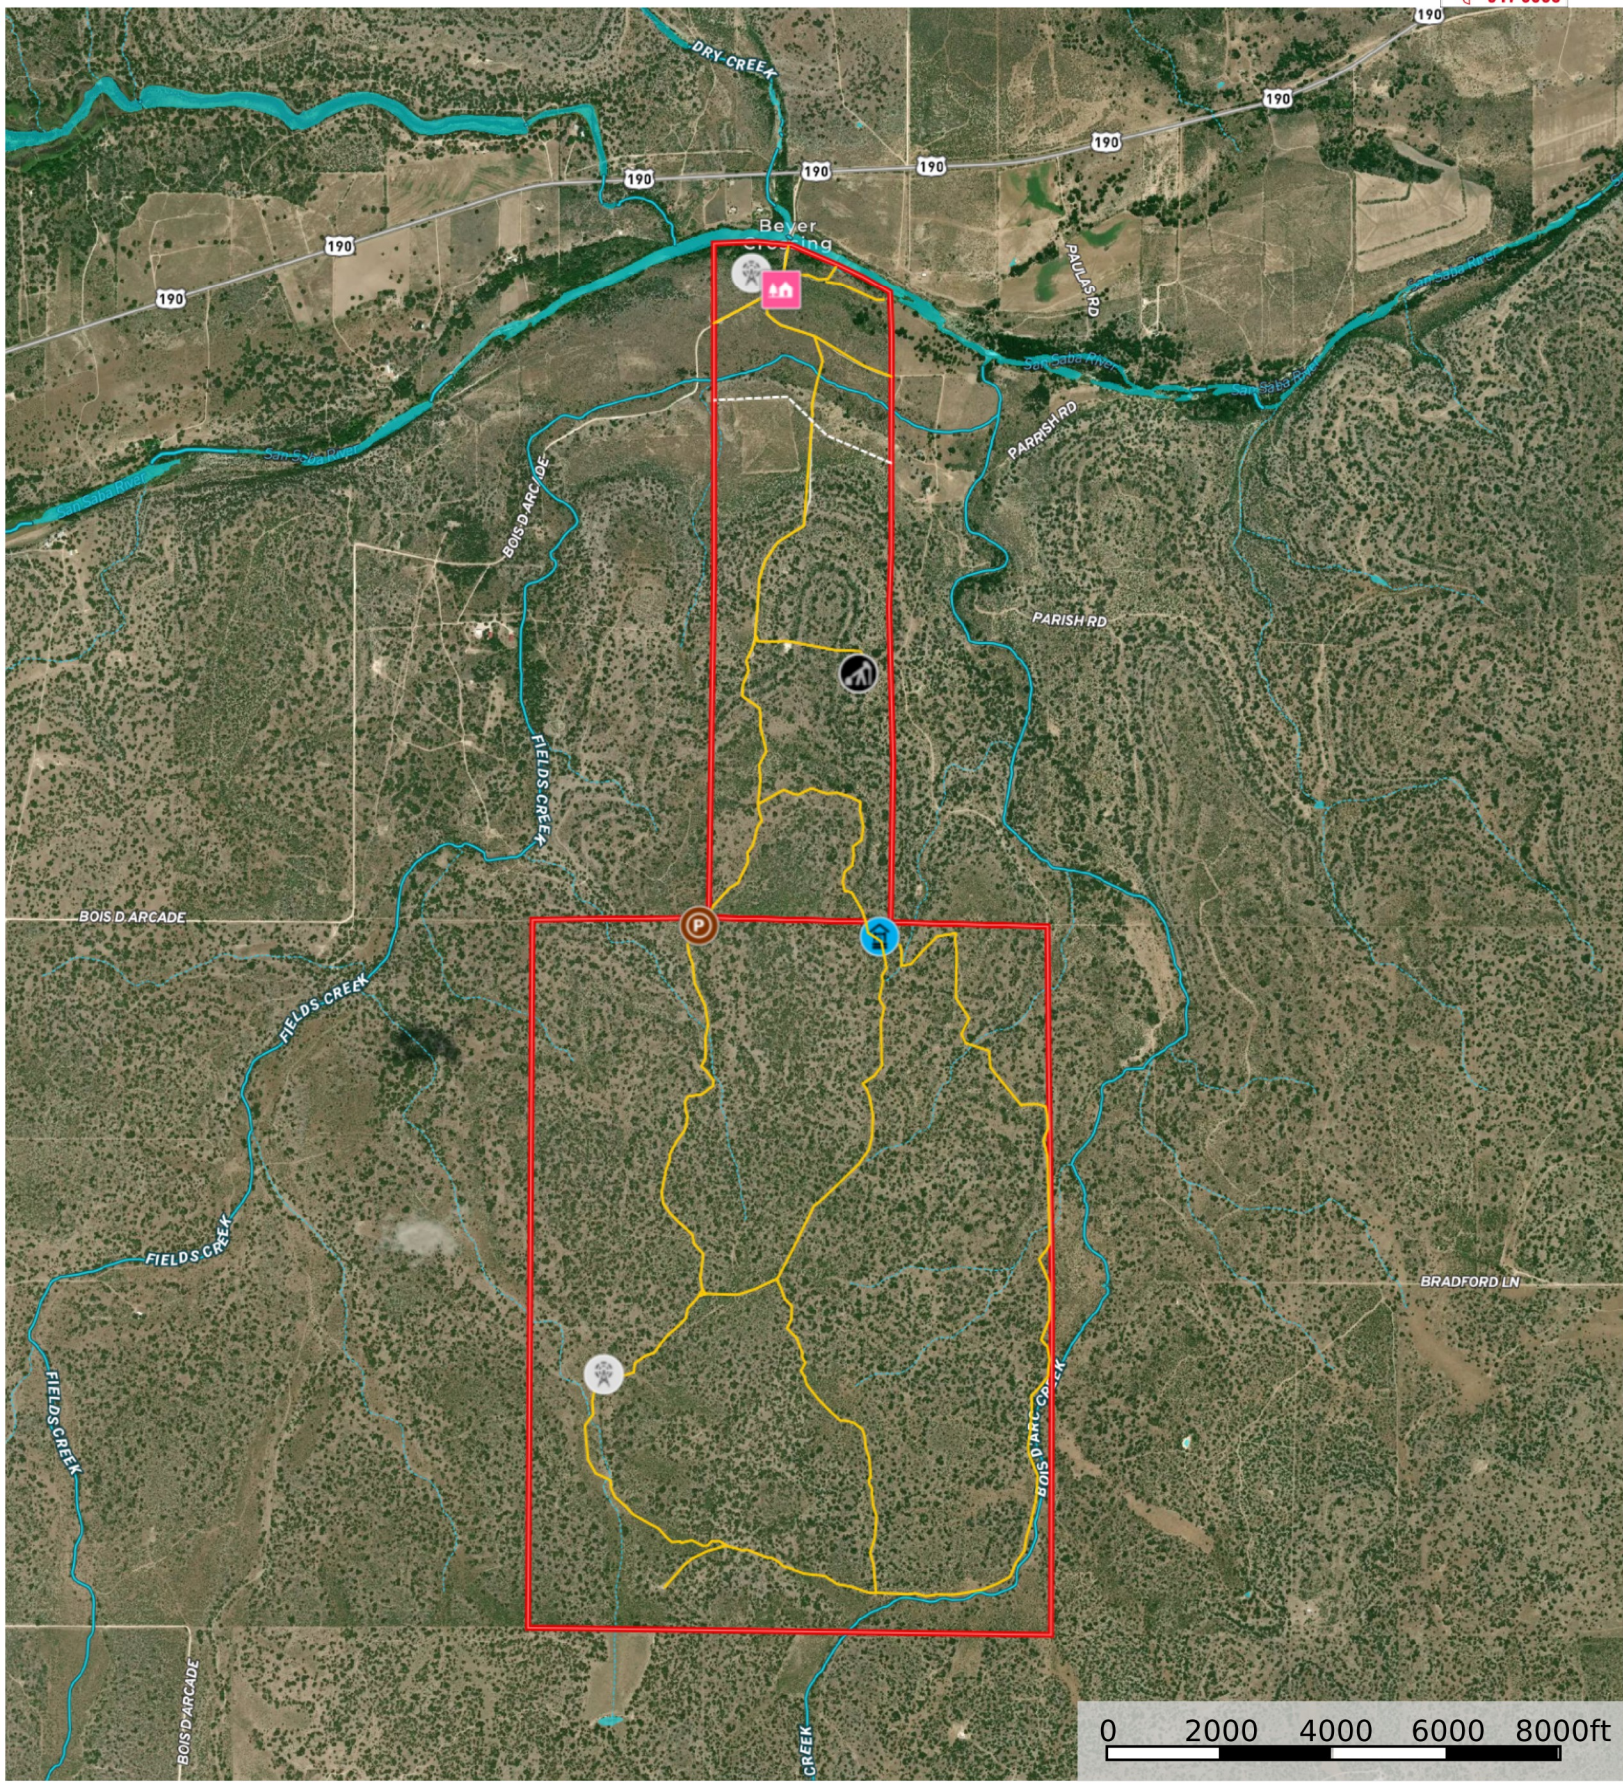

Beyer Crossing Ranch- San Saba River

Menard County, Texas, 2514 AC +/-

- Windmill
- Well
- Oil Well
- Cabin
- Pens
- Boundary
- Fence
- Primary Road
- Stream, Intermittent
- River/Creek
- Water Body

The information contained herein was obtained from sources deemed to be reliable. MapRight Services makes no warranties or guarantees as to the completeness or accuracy thereof.