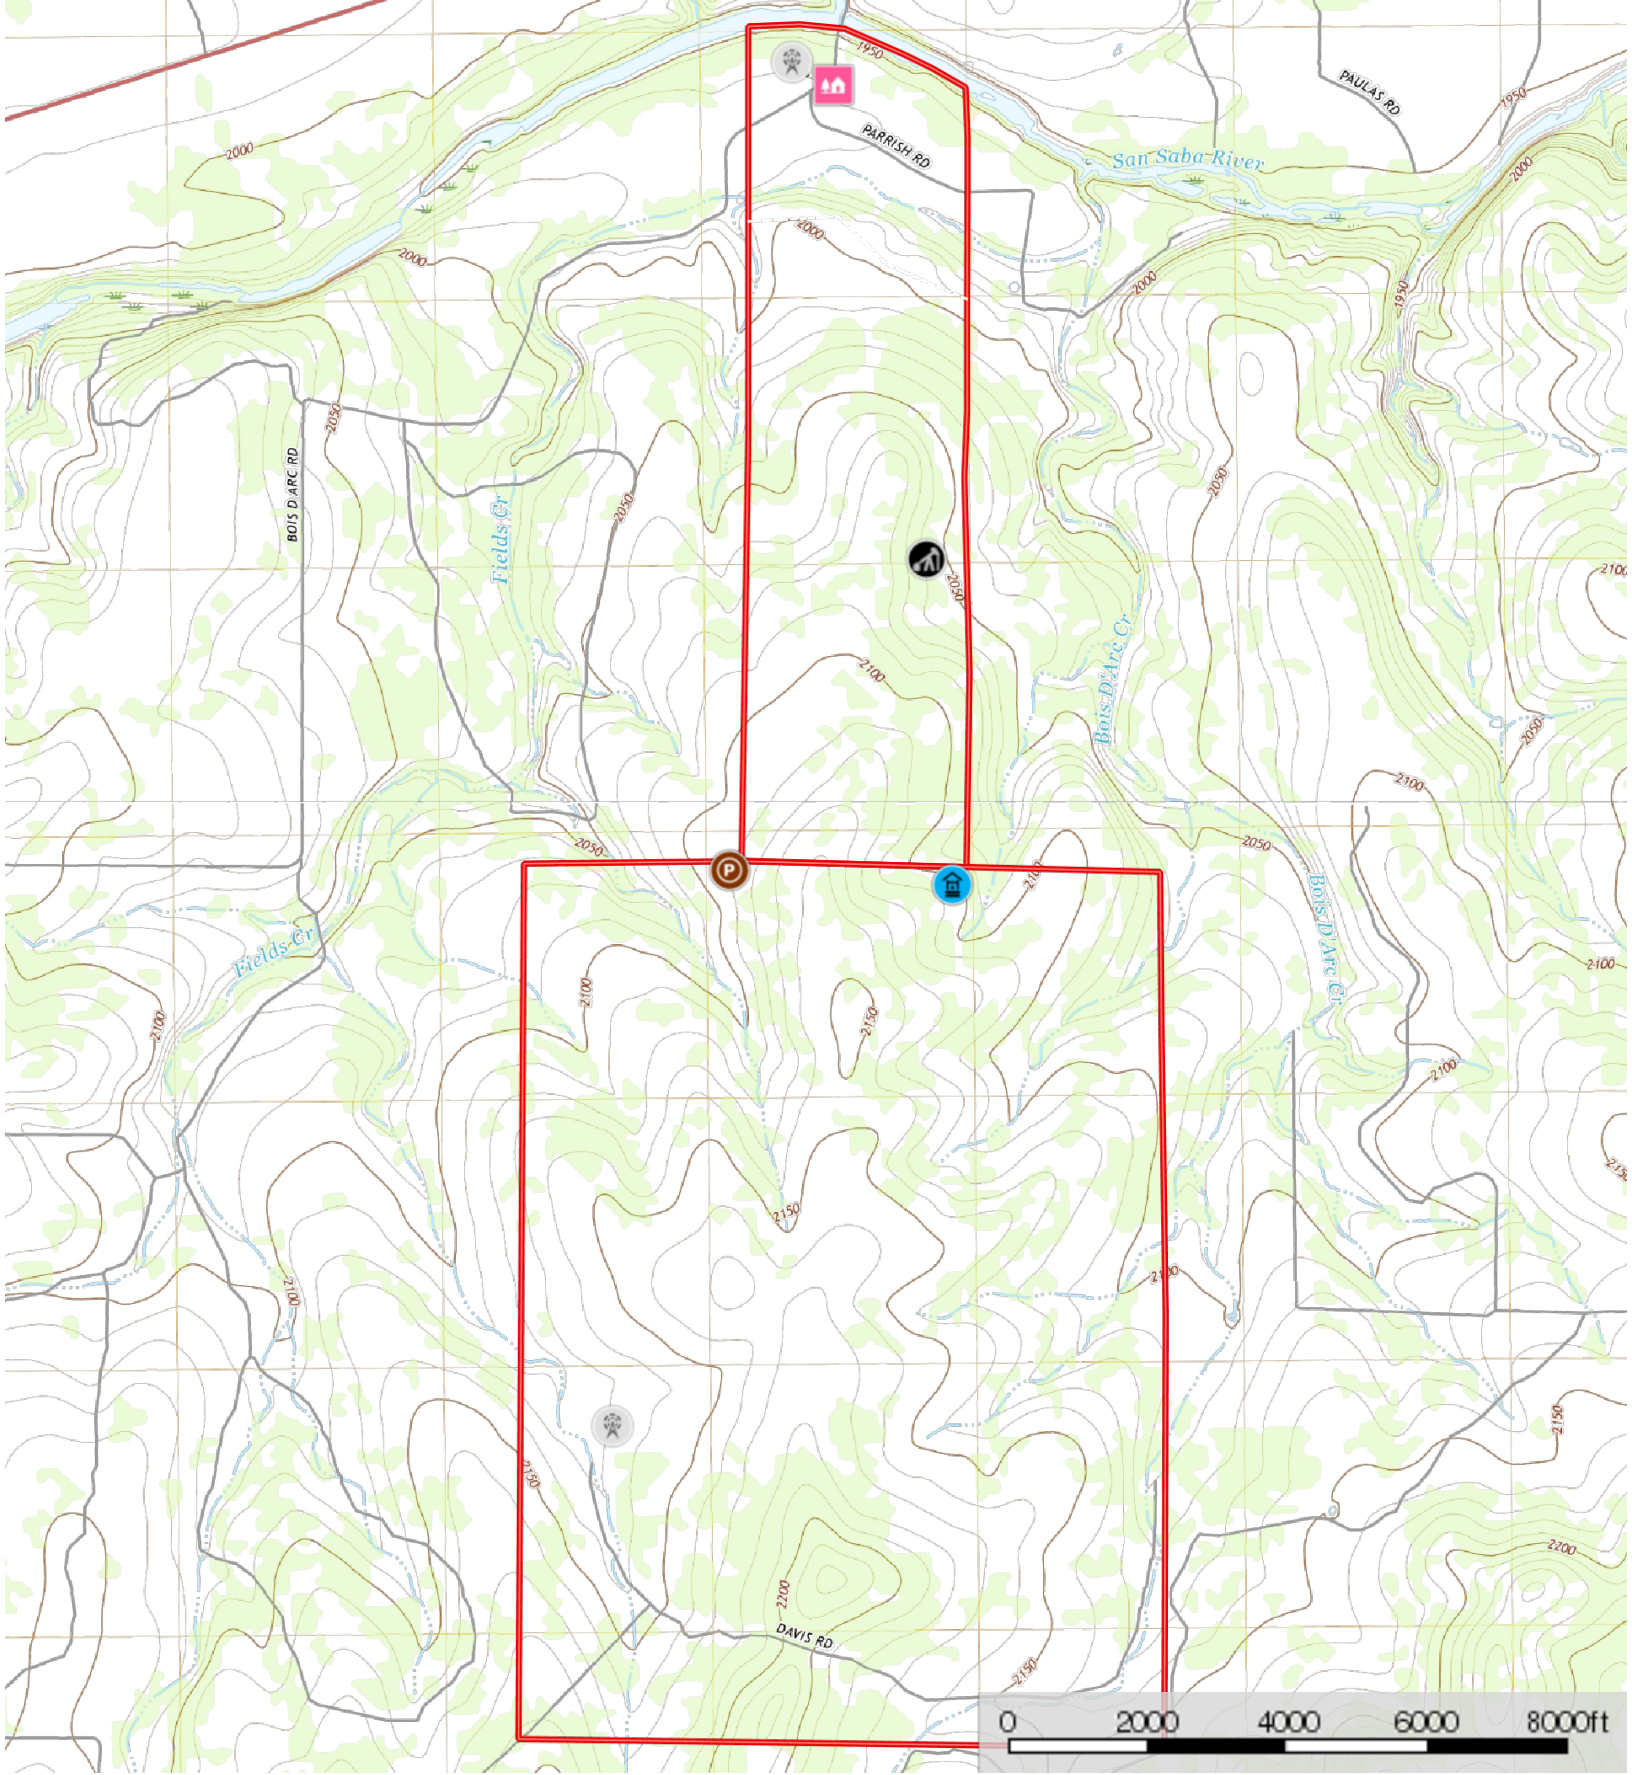

Larrimore- San Saba River

Menard County, Texas, 2514 AC +/-

- Windmill
- Well
- Oil Well
- Cabin
- Pens
- Fence
- Boundary