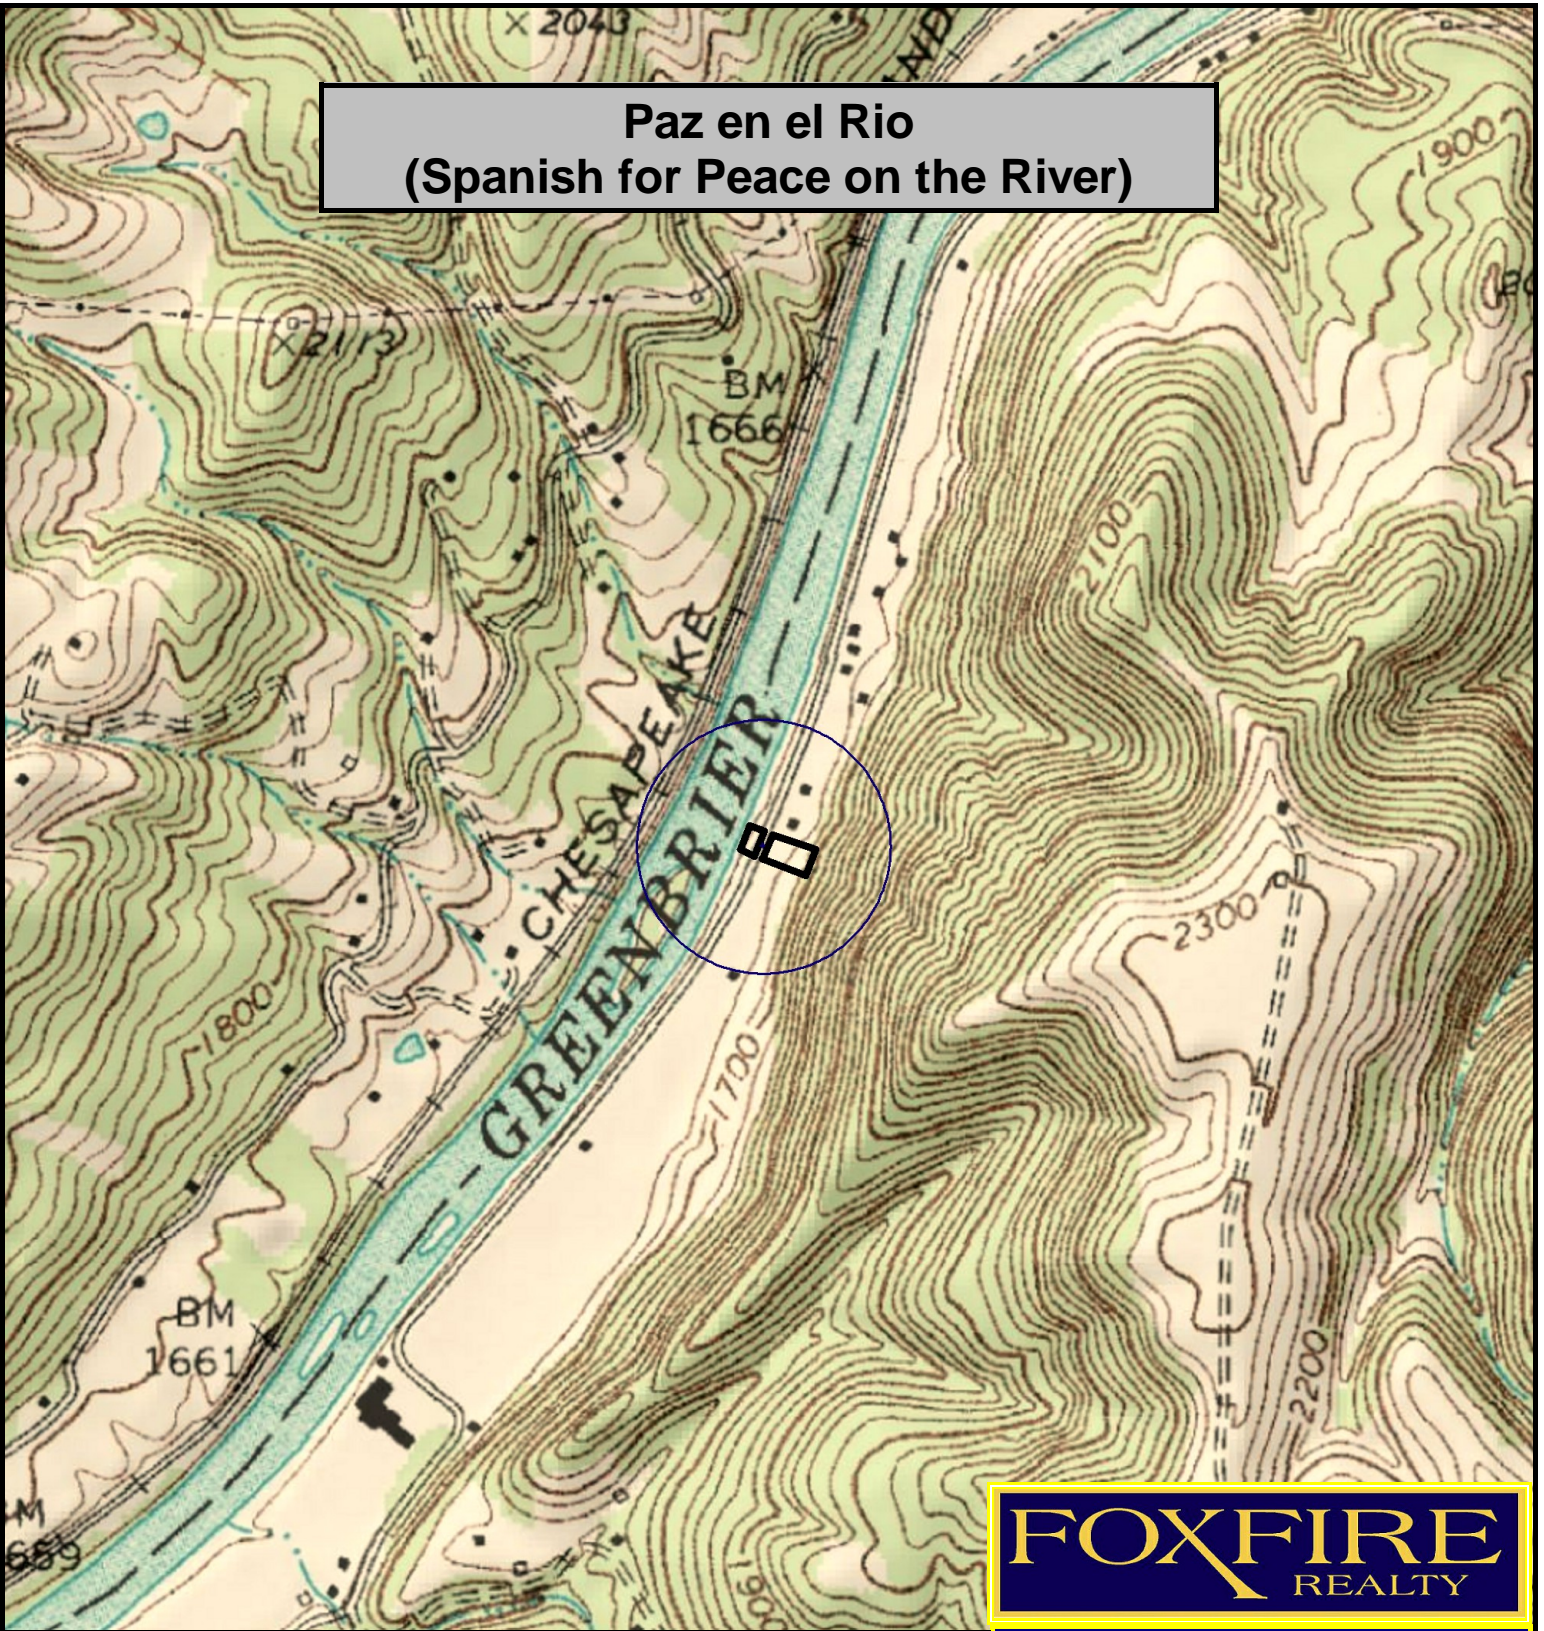

**Paz en el Rio
(Spanish for Peace on the River)**

FOXFIRE
REALTY

Paz en el Rio, Greenbrier County, WV
TOPOGRAPHIC MAP
Elevation Range: 1640' - 1694' +/-
Google Coordinates: LAT 37.731926 (N), LON -80.483663 (W)
This map is for general location purposes only. Consult a licensed land surveyor for actual boundary location and acreage.