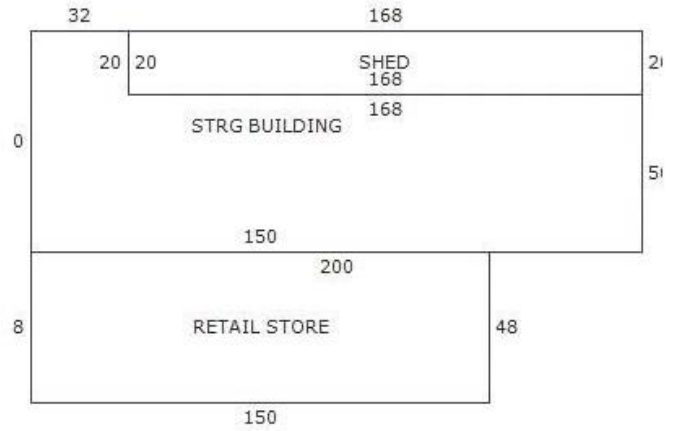

1950 South Loop, Stephenville, TX

Building

Building

Building