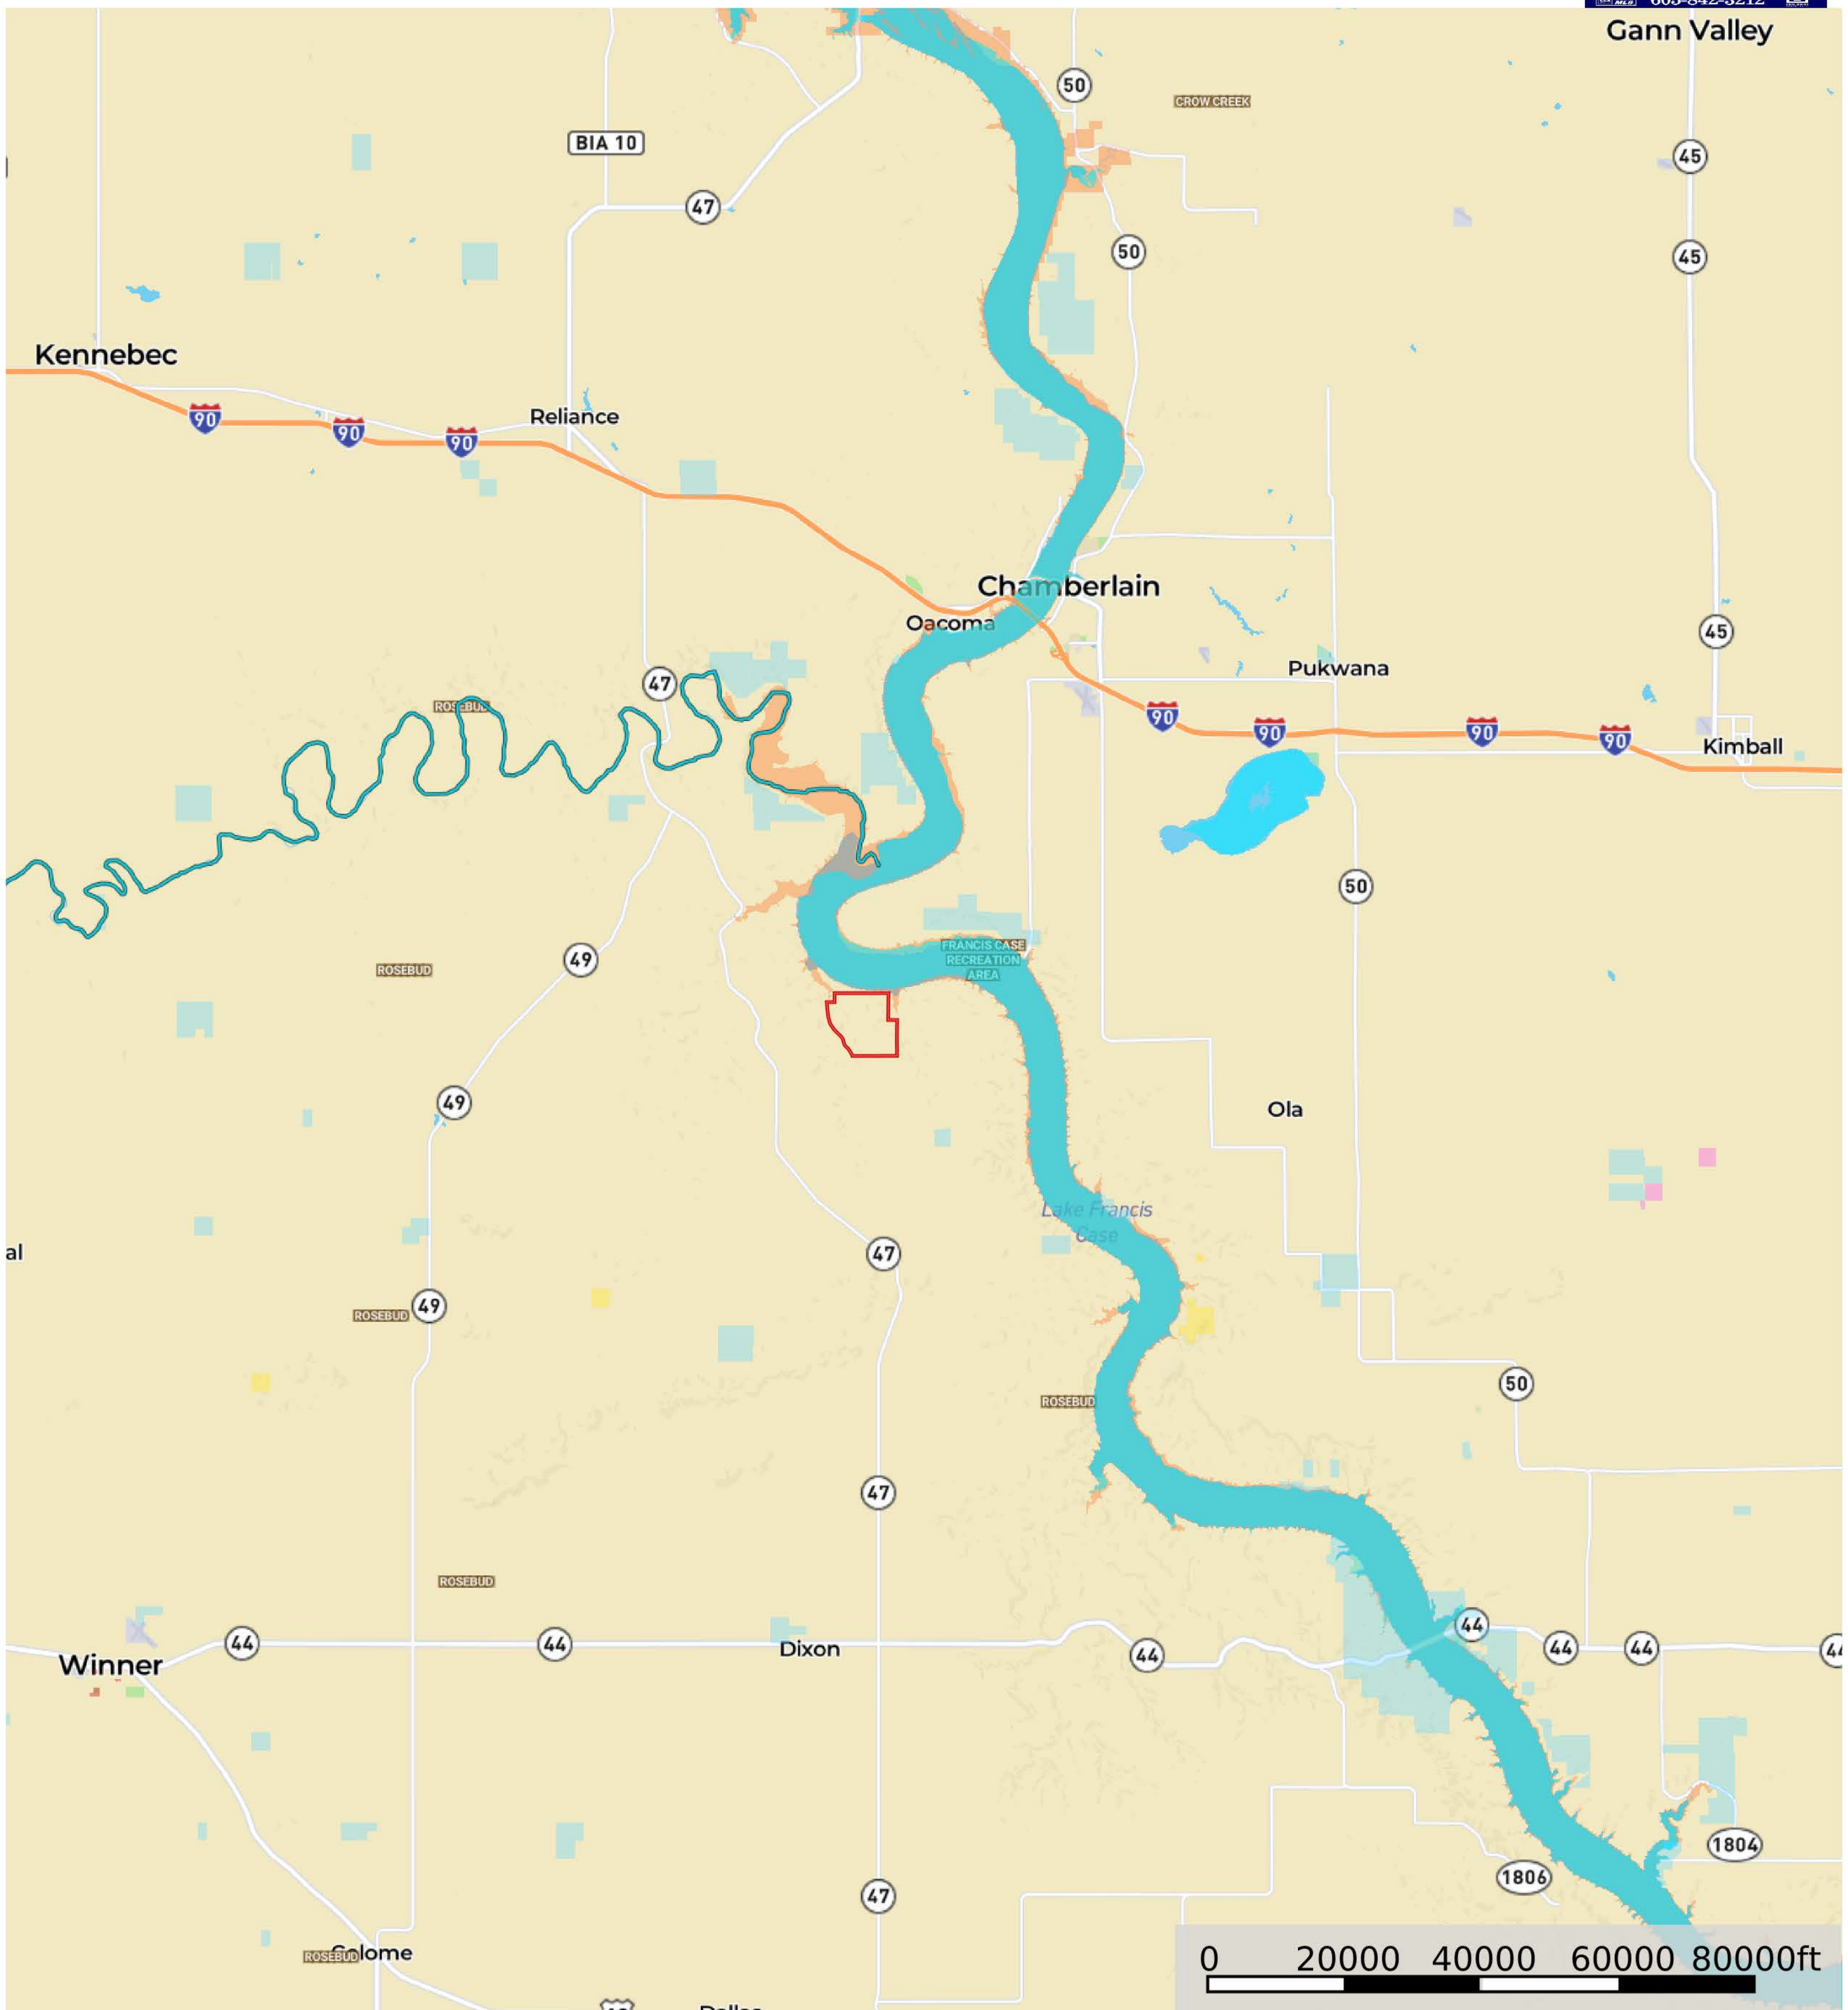

Lyman County, SD Acreage

Lyman County, South Dakota, 1769.5 AC +/-

- Boundary
- Forest Service
- State Land
- Fish and Wildlife
- National Park
- Other
- BLM
- Local Government
- Wetlands
- Riparian
- Stream, Intermittent
- River/Creek
- Water Body