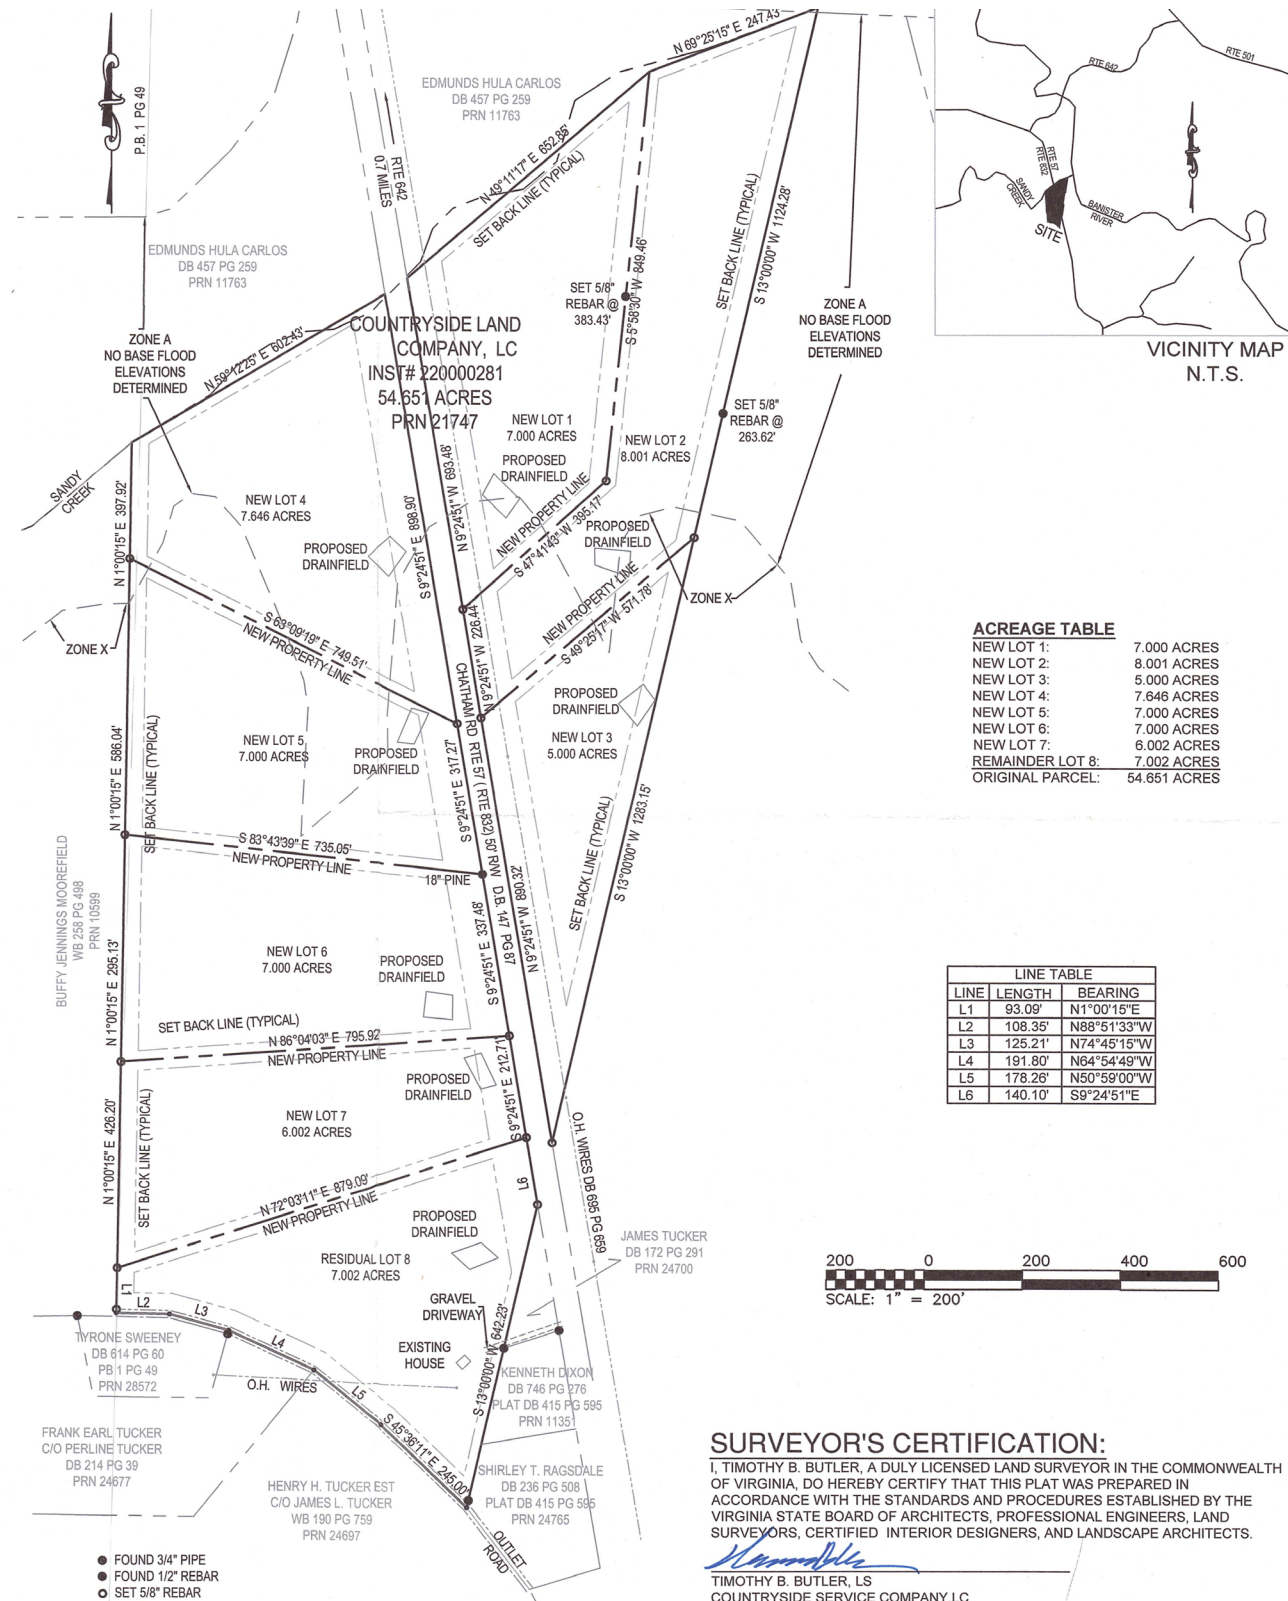

Sandy Creek

Multiple Tracts of Creekfront Land on Chatham Road in Halifax County

Countryside Land Company

(540) 886-6155
 28 Imperial Drive, Staunton, VA 24401
 www.VirginiaLandDirect.com

Lot 1

7.0 Acres • Sandy Creek Frontage • \$44,900

Lot 2

8.0 Acres • Sandy Creek Frontage • \$44,900

Lot 3

5.0 Acres • \$42,900

Lot 4

7.6 Acres • Sandy Creek Frontage • \$49,900

Lot 5

7.0 Acres • \$49,900

Lot 6

7.0 Acres • \$49,900

Lot 7

6.0 Acres • \$54,900

Lot 8

7.0 Acres • Old House • \$54,900