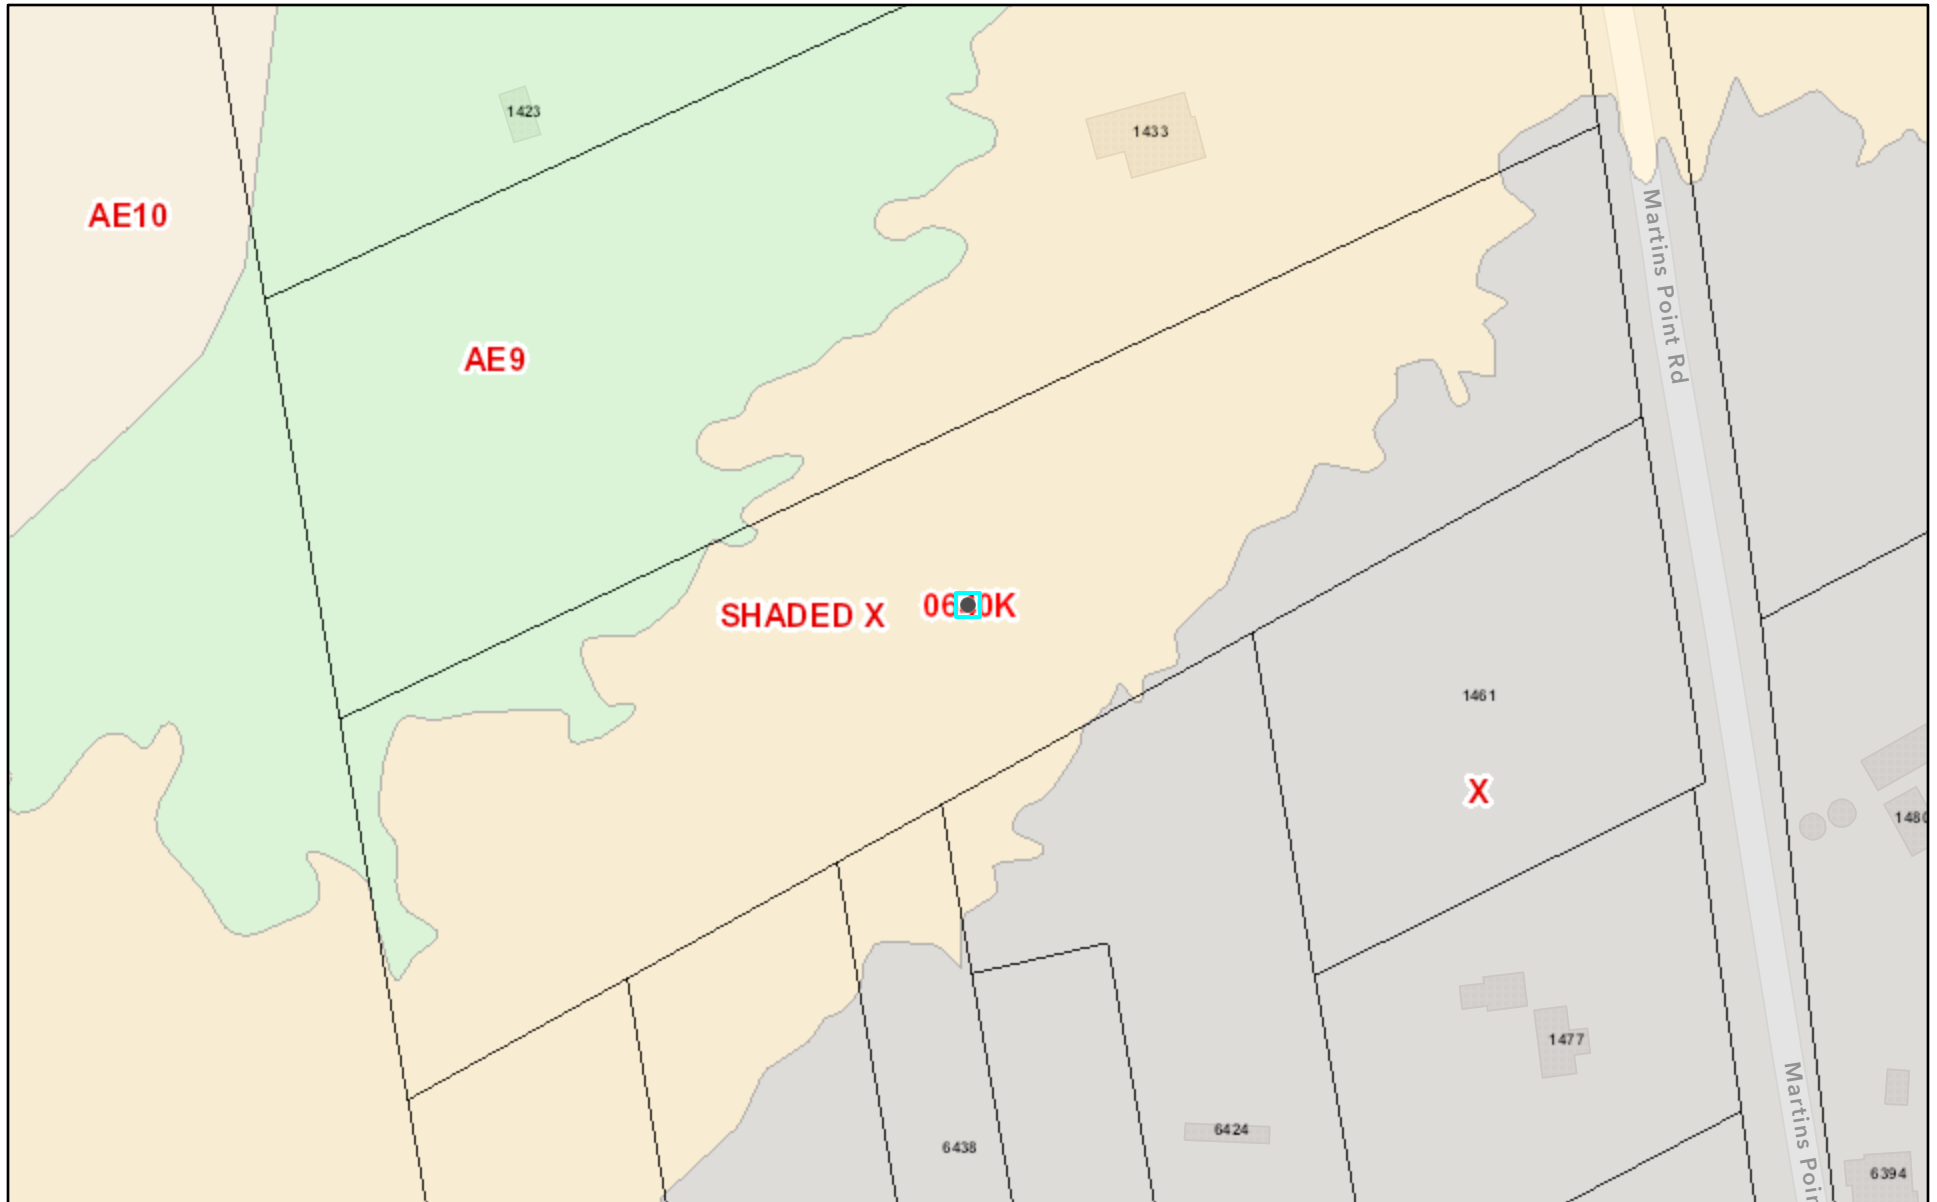

Map of FEMA Flood Zones - Lot 8 Martins Point Rd

4/29/2022, 3:03:57 PM

CURRENT FLOOD ZONE (effective 1/29/2021)

| | | | | |
|--------|--------|--------|-------|-------------------|
| A | AE, 11 | AE, 14 | AE, 6 | AE, 9 |
| AE | AE, 12 | AE, 15 | AE, 7 | AO |
| AE, 10 | AE, 13 | AE, 5 | AE, 8 | AREA NOT INCLUDED |