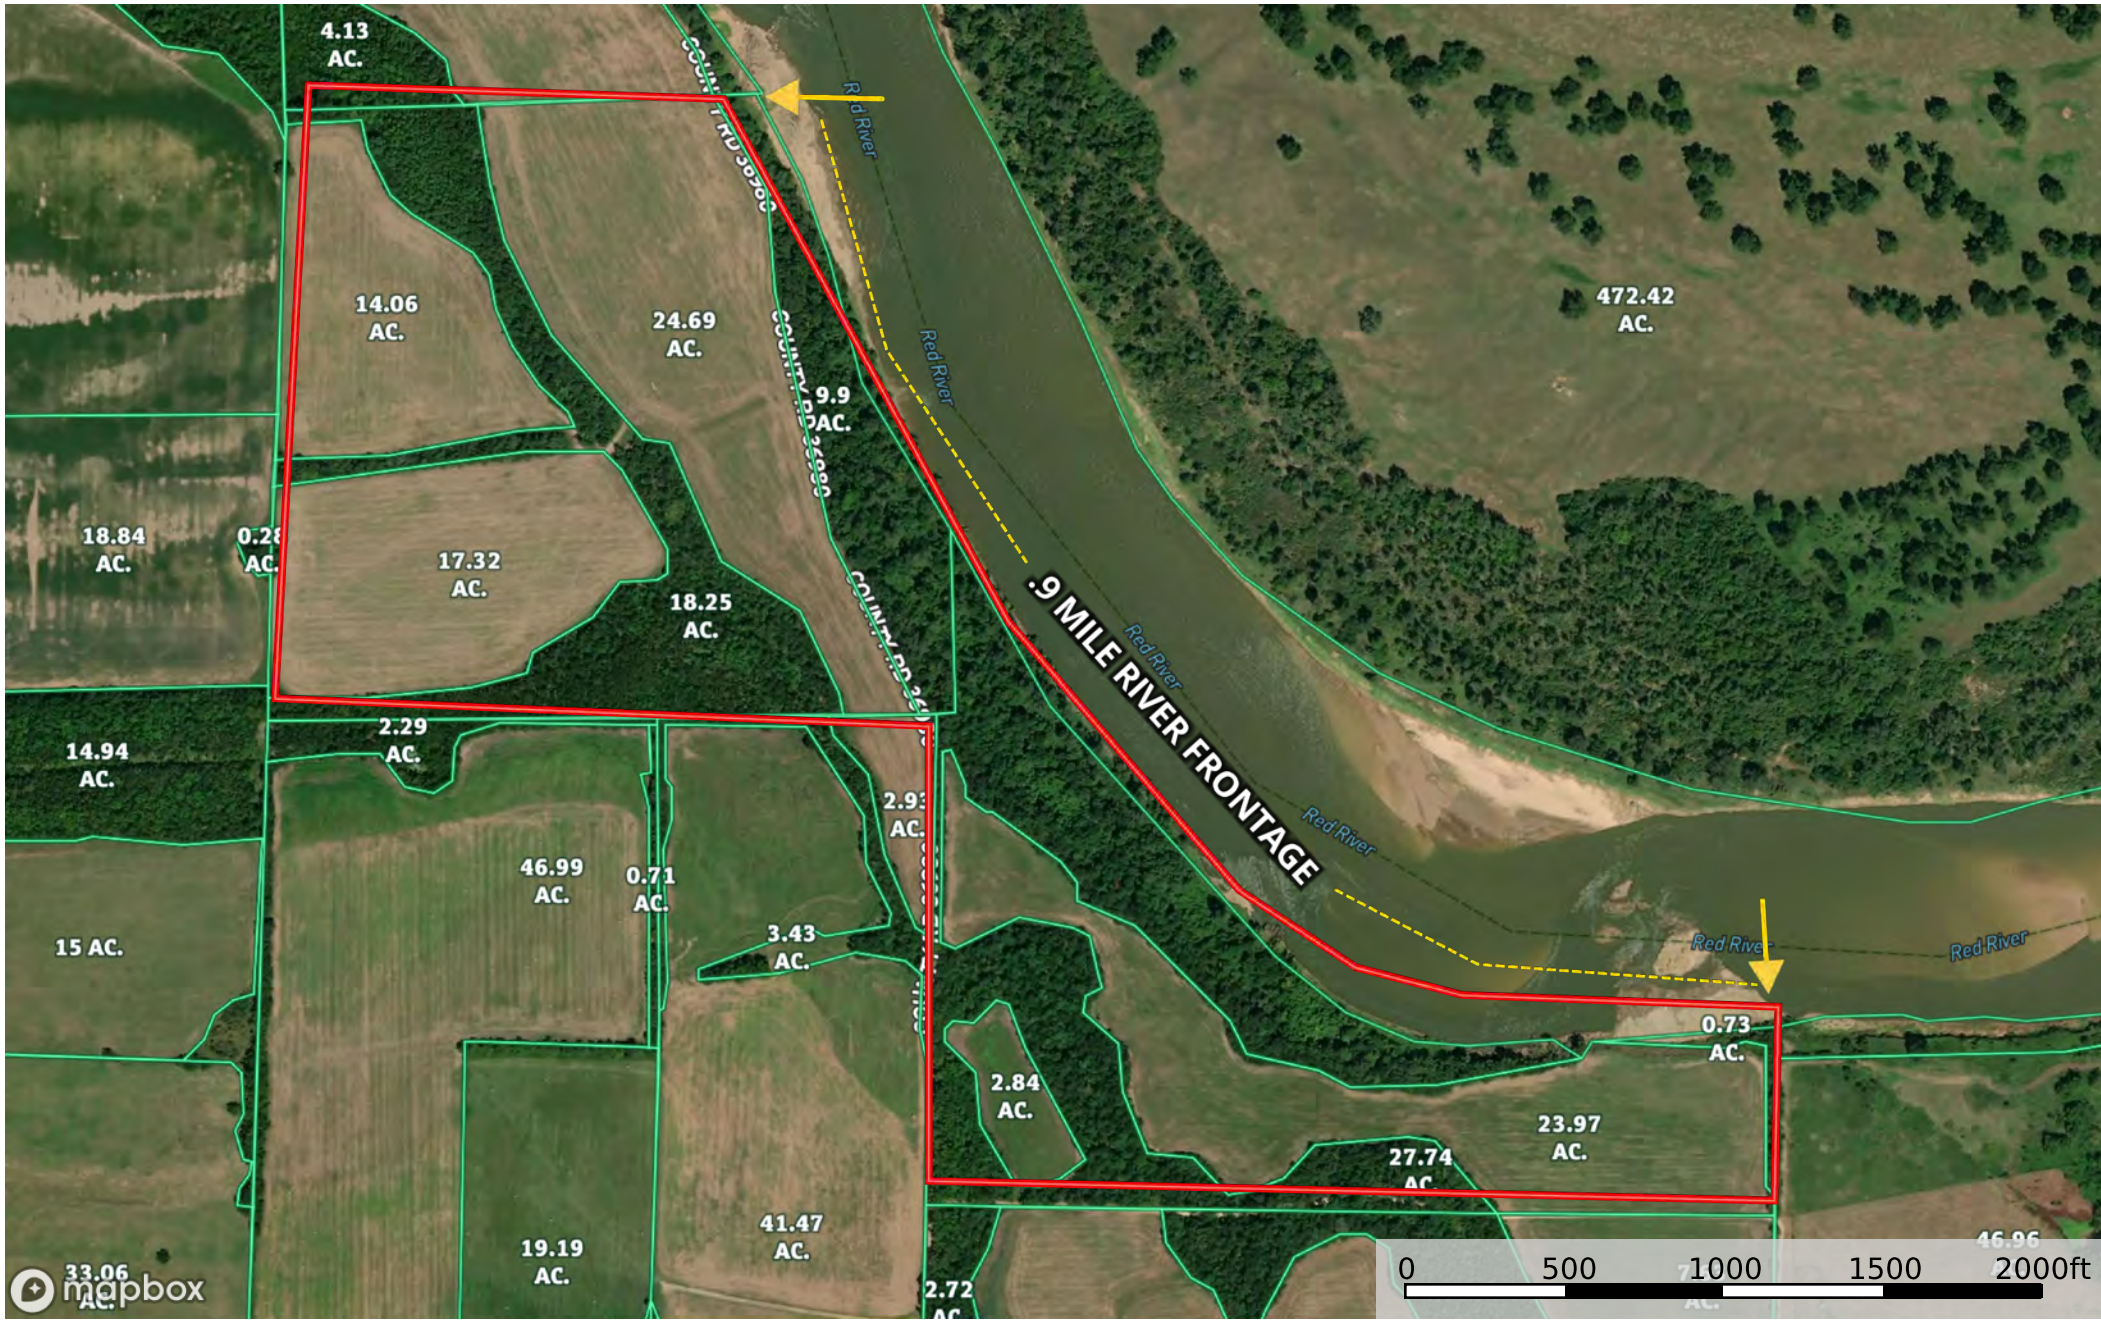

Stamps Red River Front

Texas, 140.729 AC +/-

--- Road / Trail → Direction ▭ Boundary