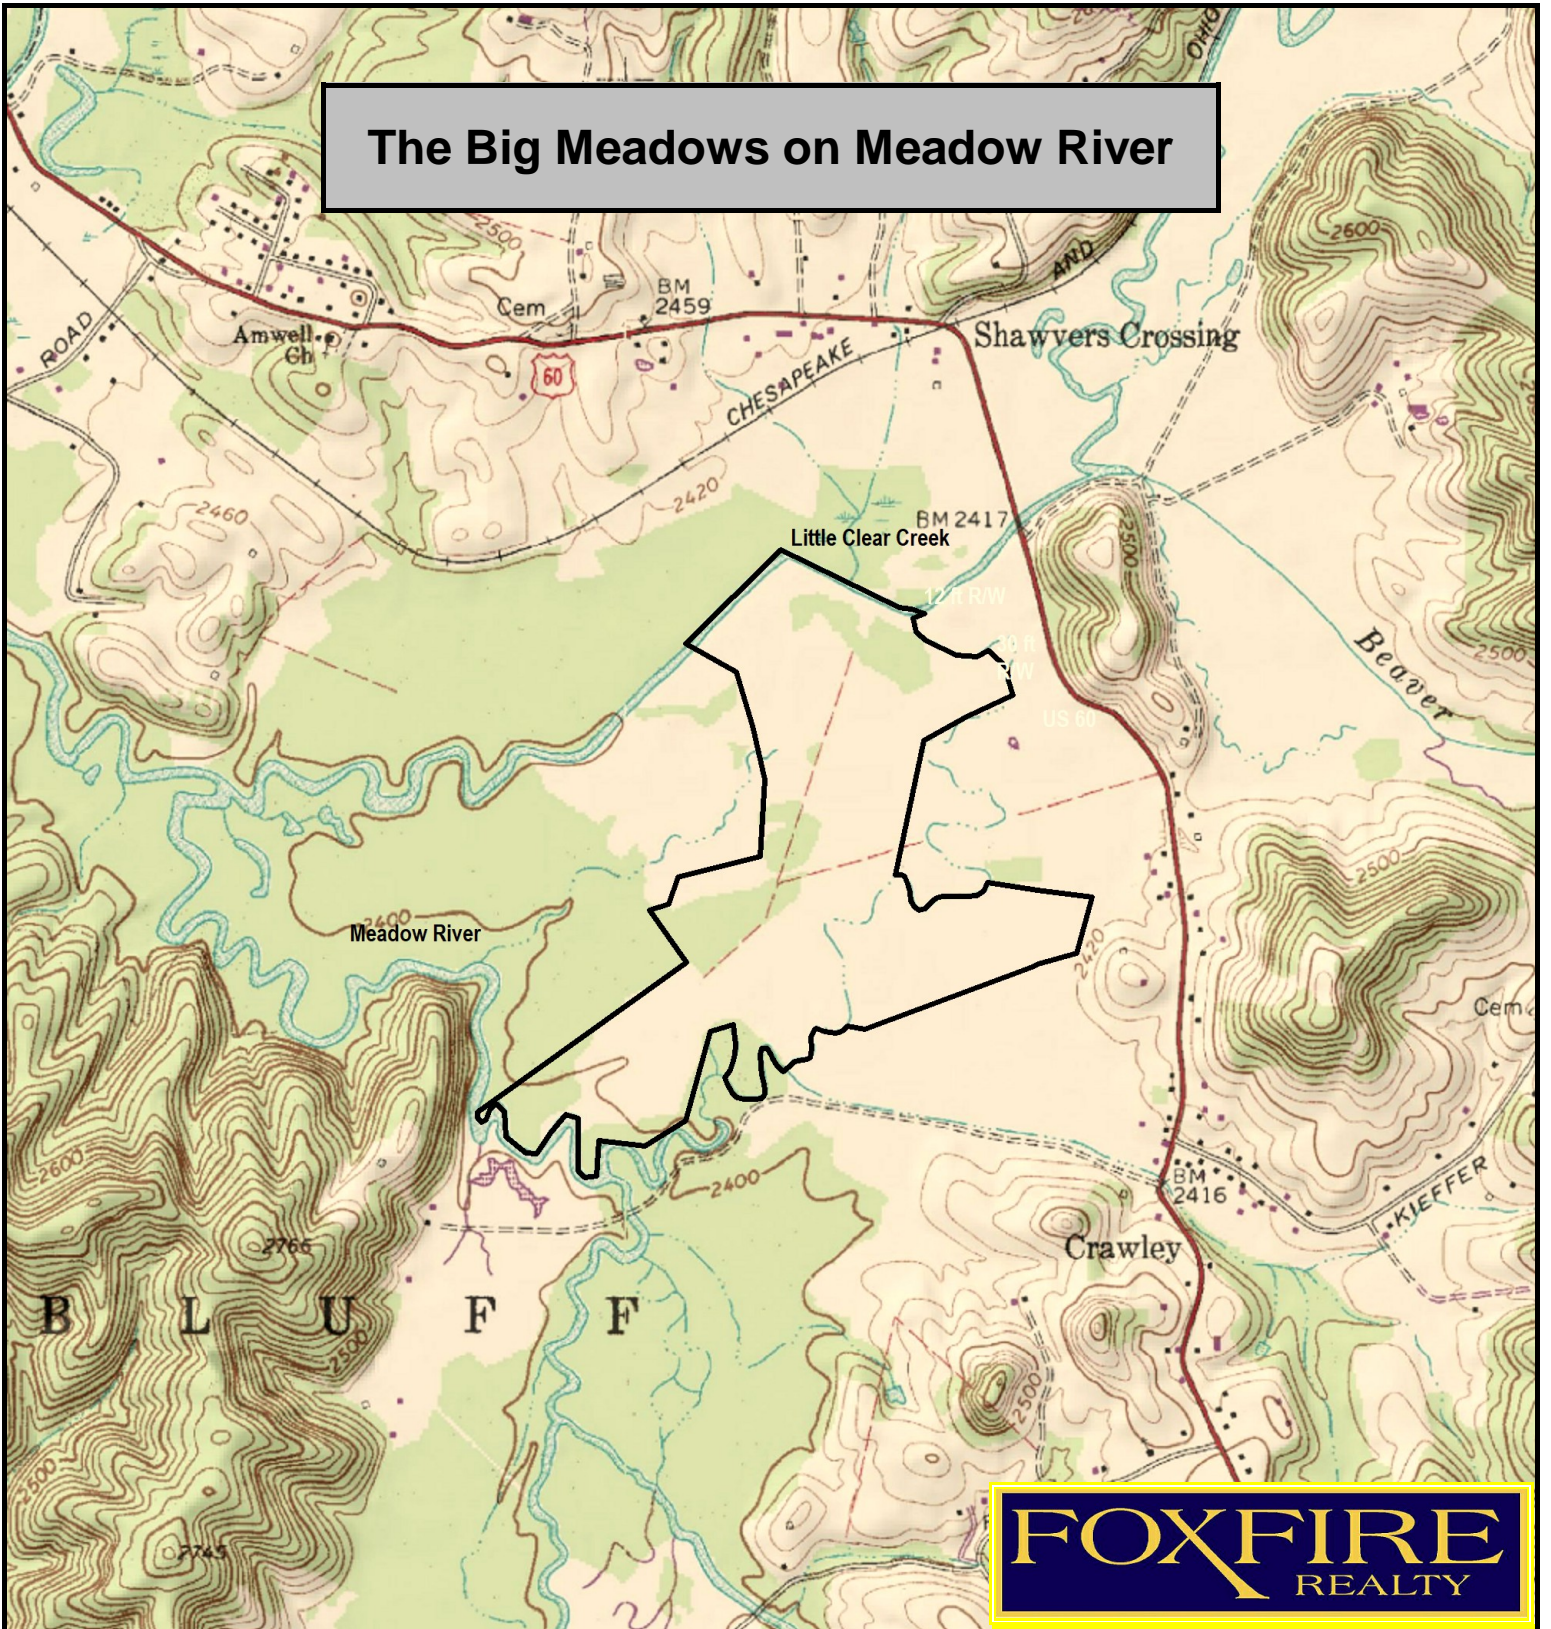

# The Big Meadows on Meadow River

**FOXFIRE**  
REALTY

The Big Meadows on Meadow River, Greenbrier County, WV  
 TOPOGRAPHIC MAP 2  
 Elevation Range: 2401' - 2422' +/-  
 Google Coordinates: LAT 37.946162 (N), LON -80.656489 (W)  
 This map is for general location purposes only. Consult a licensed land  
 surveyor for actual boundary location and acreage.