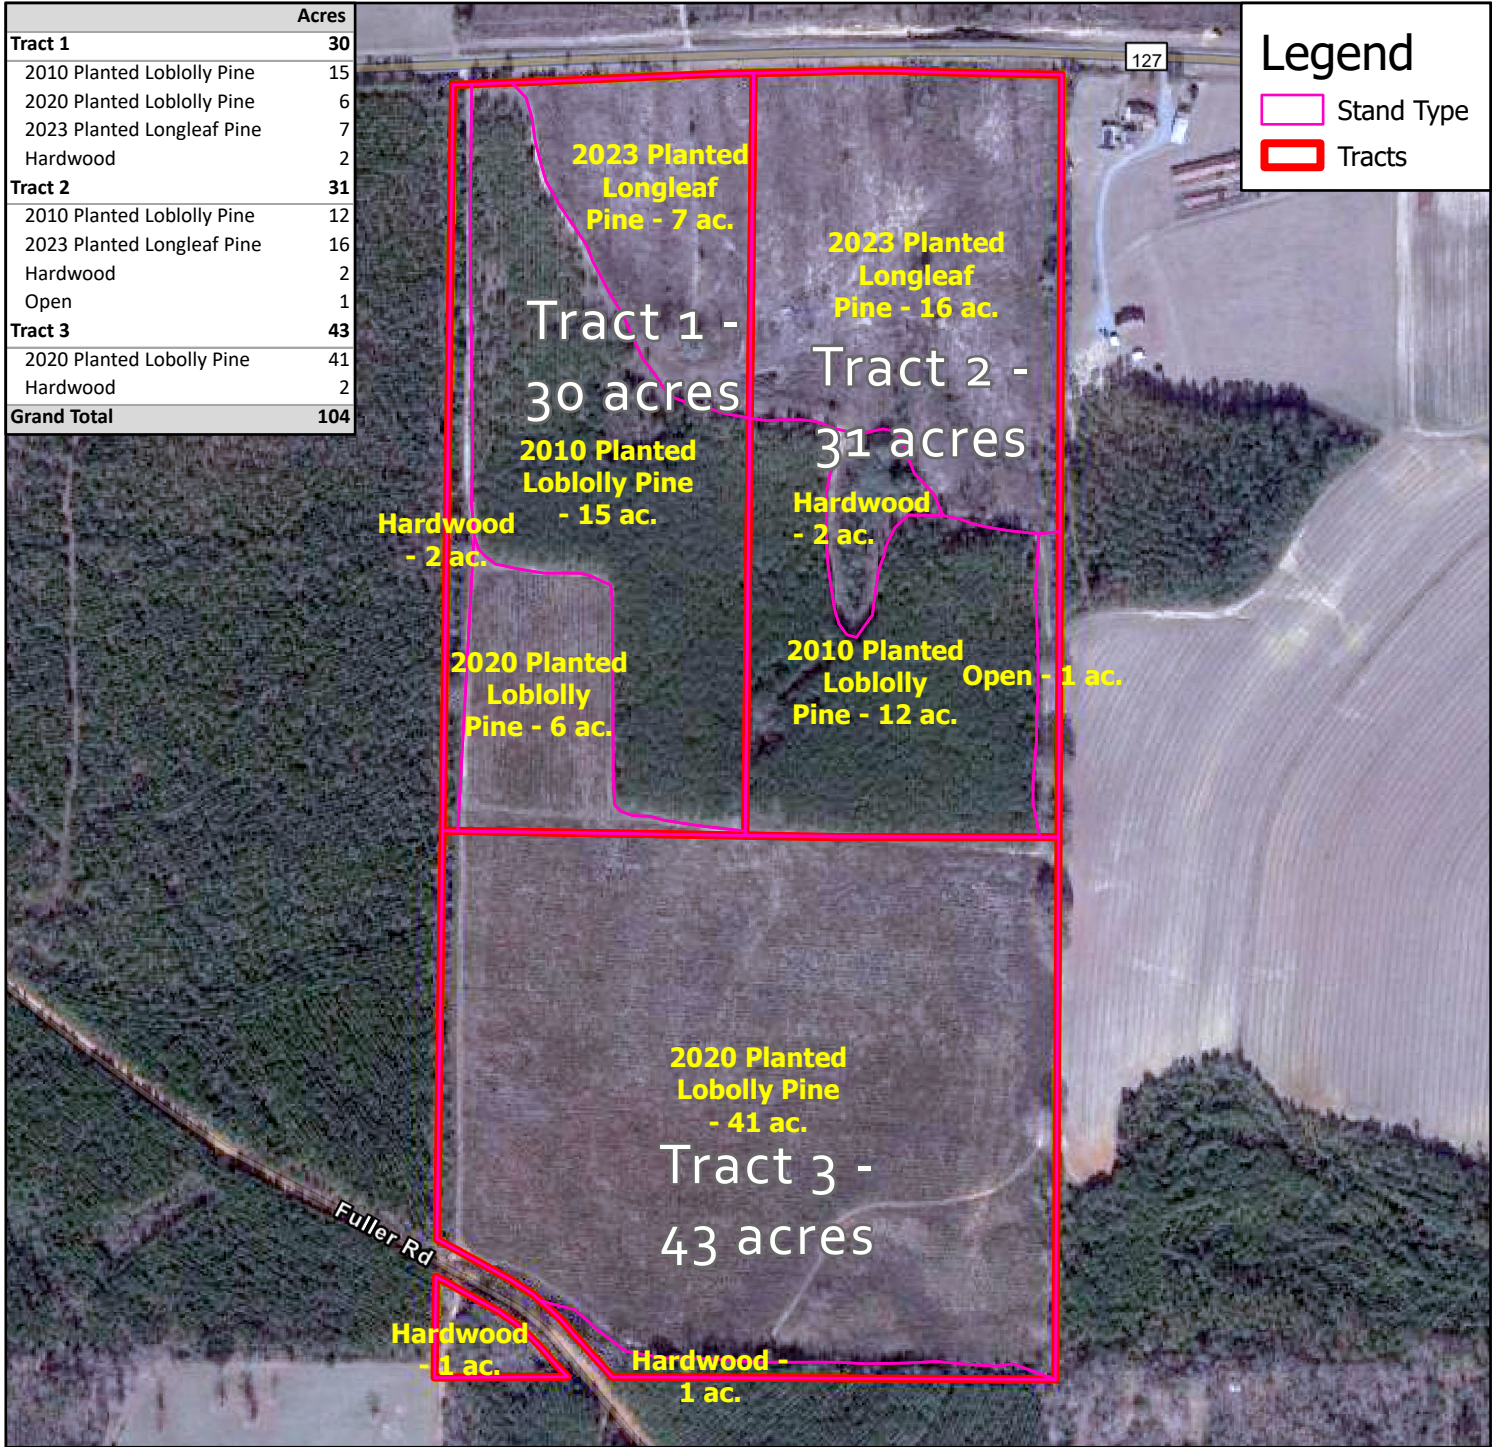

APN: 38 22

Marion County, GA | 104 Acres +/-

	Acres
Tract 1	30
2010 Planted Loblolly Pine	15
2020 Planted Loblolly Pine	6
2023 Planted Longleaf Pine	7
Hardwood	2
Tract 2	31
2010 Planted Loblolly Pine	12
2023 Planted Longleaf Pine	16
Hardwood	2
Open	1
Tract 3	43
2020 Planted Loblolly Pine	41
Hardwood	2
Grand Total	104

Legend

- Stand Type
- Tracts

Center: 84.5292°W 32.4403°N

1 inch equals 547 feet

JACK R FRANKHOUSER, ALC
REALTOR/FORESTER
 912-678-5920
 GHAND.COM