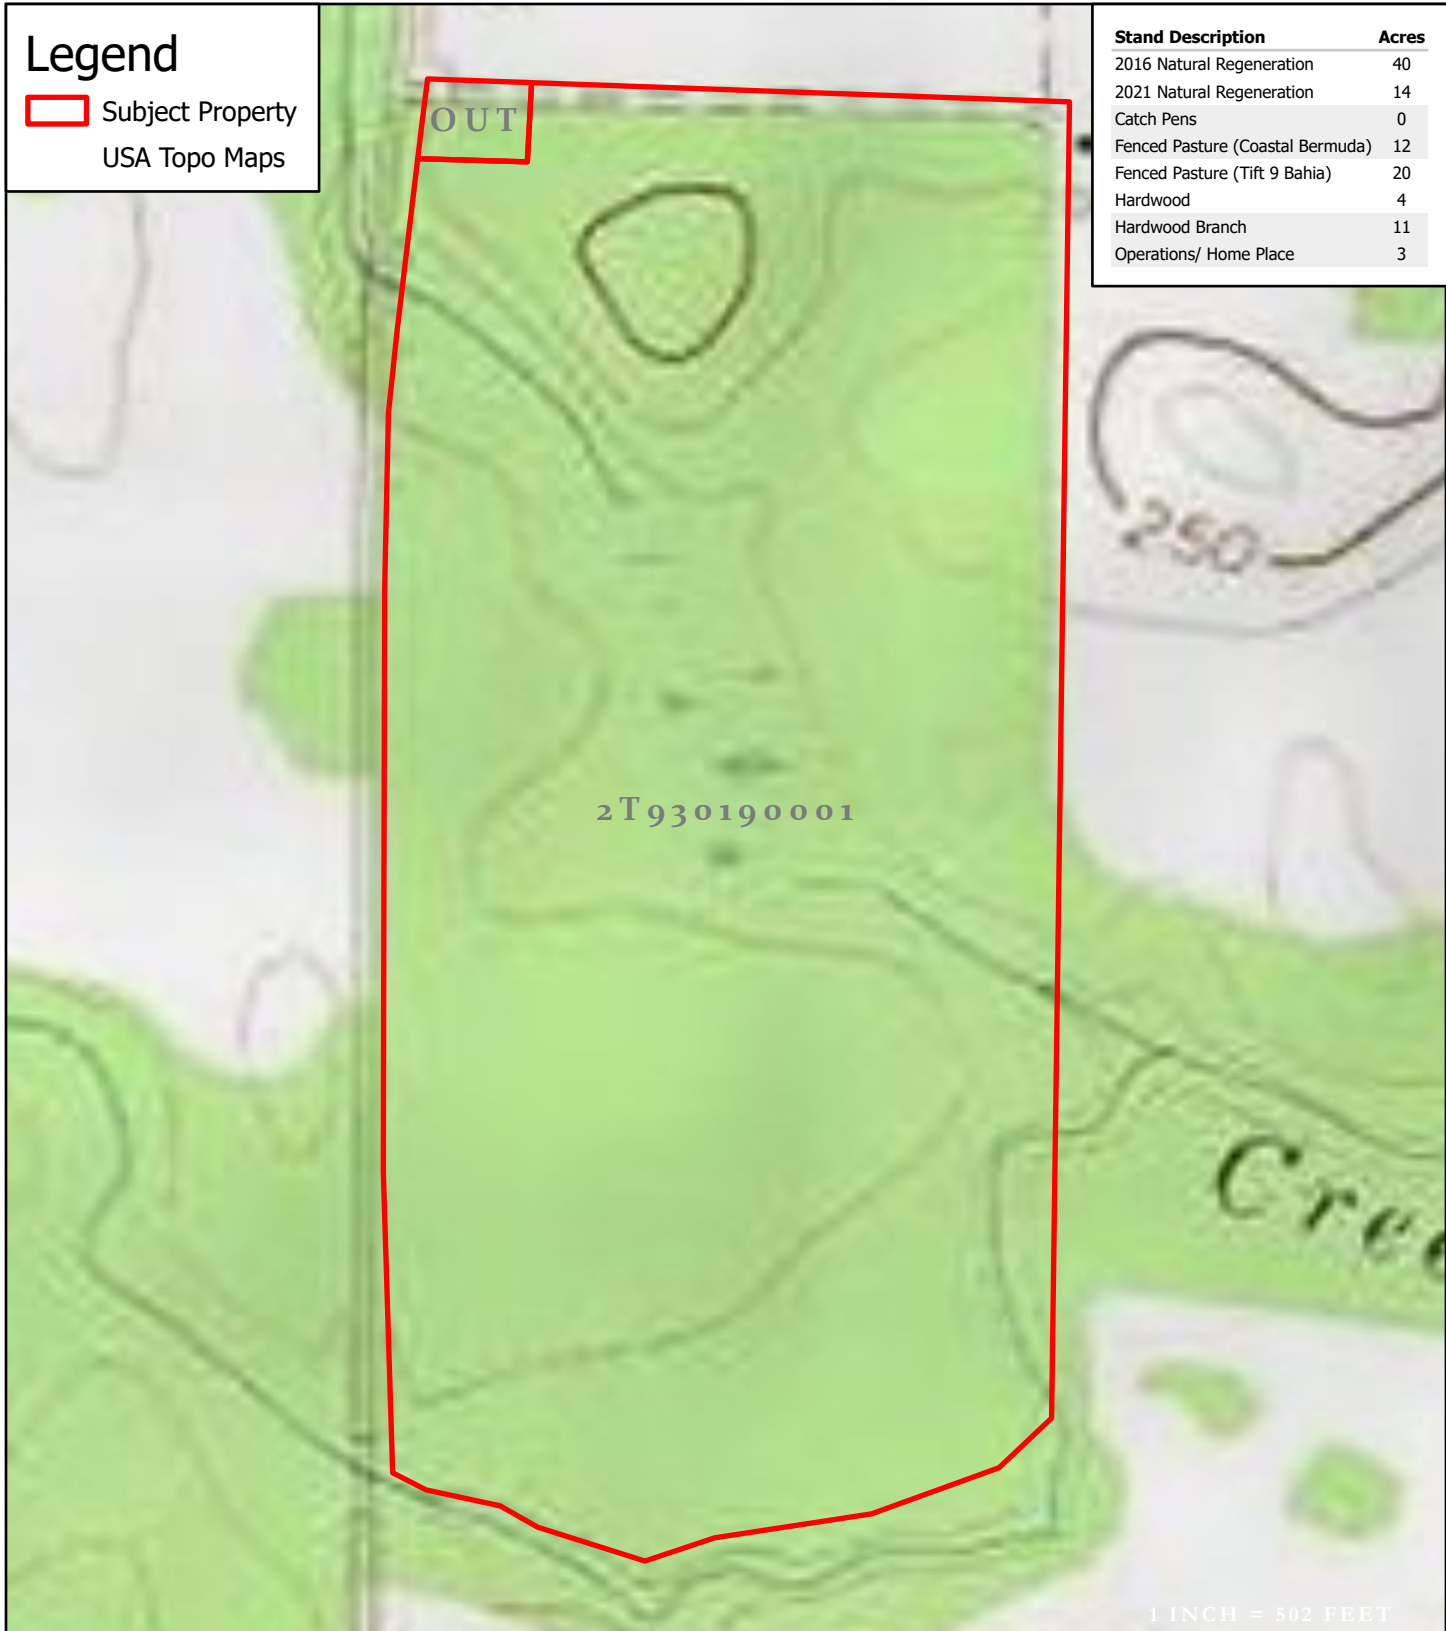

Legend

- Subject Property
- USA Topo Maps

Stand Description	Acres
2016 Natural Regeneration	40
2021 Natural Regeneration	14
Catch Pens	0
Fenced Pasture (Coastal Bermuda)	12
Fenced Pasture (Tift 9 Bahia)	20
Hardwood	4
Hardwood Branch	11
Operations/ Home Place	3

Pulaski County GA | 104 Acres +/- Topo Map

JACK R FRANKHOUSER, ALC
REALTOR/FORESTER
ACCREDITED LAND CONSULTANT
912-678-5920
GH.LAND.COM

2022

Coordinate System: WGS 1984 Web Mercator Auxiliary Sphere Center: 83.4808°W 32.1455°N