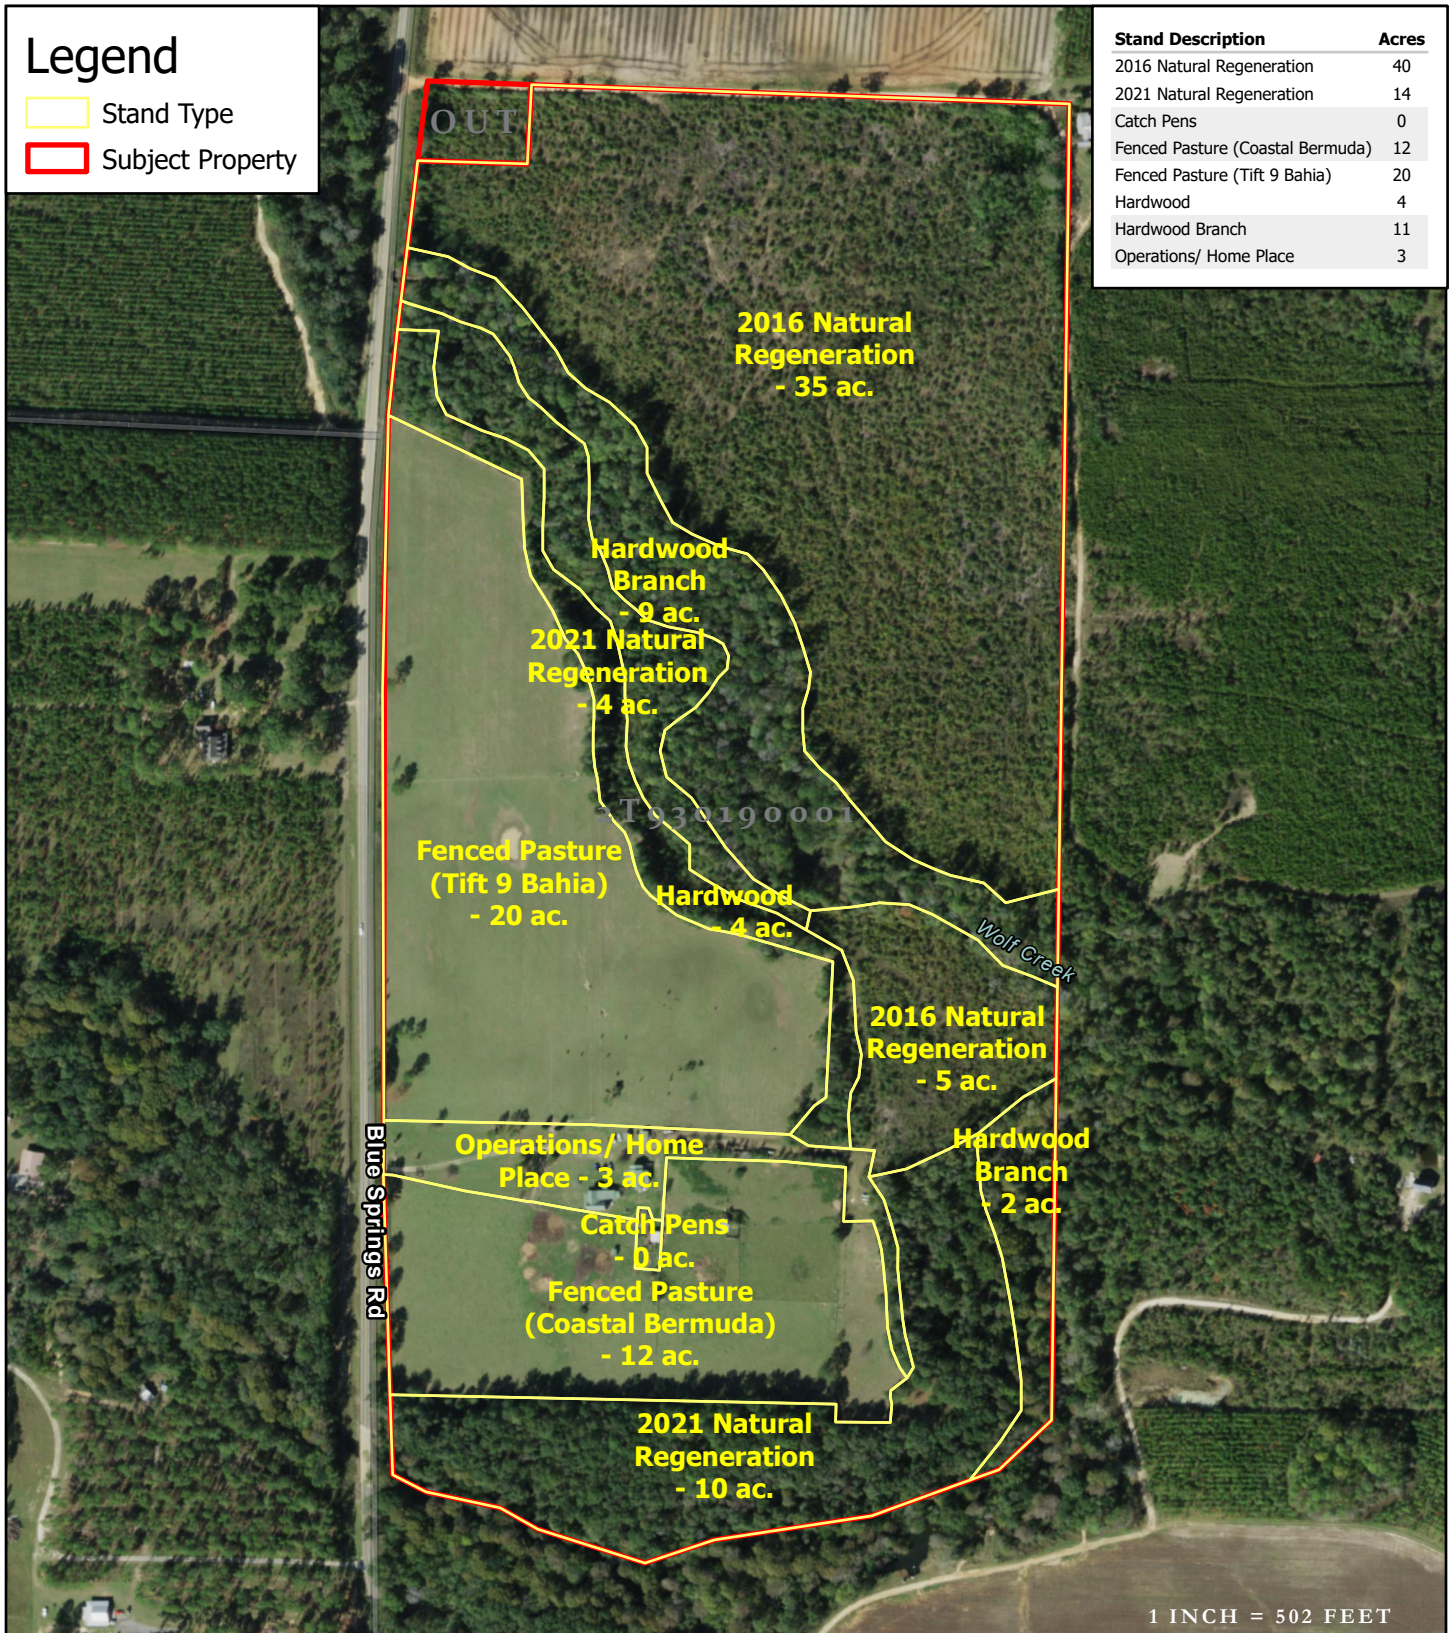

Legend

- Stand Type
- Subject Property

Stand Description	Acres
2016 Natural Regeneration	40
2021 Natural Regeneration	14
Catch Pens	0
Fenced Pasture (Coastal Bermuda)	12
Fenced Pasture (Tift 9 Bahia)	20
Hardwood	4
Hardwood Branch	11
Operations/ Home Place	3

1 INCH = 502 FEET

Pulaski County GA | 104 Acres +/- Stand Type Map

JACK R FRANKHOUSER, ALC
REALTOR/FORESTER
ACCREDITED LAND CONSULTANT
912-678-5920
GH.LAND.COM

2022

Coordinate System: WGS 1984 Web Mercator Auxiliary Sphere Center: 83.4808°W 32.1455°N