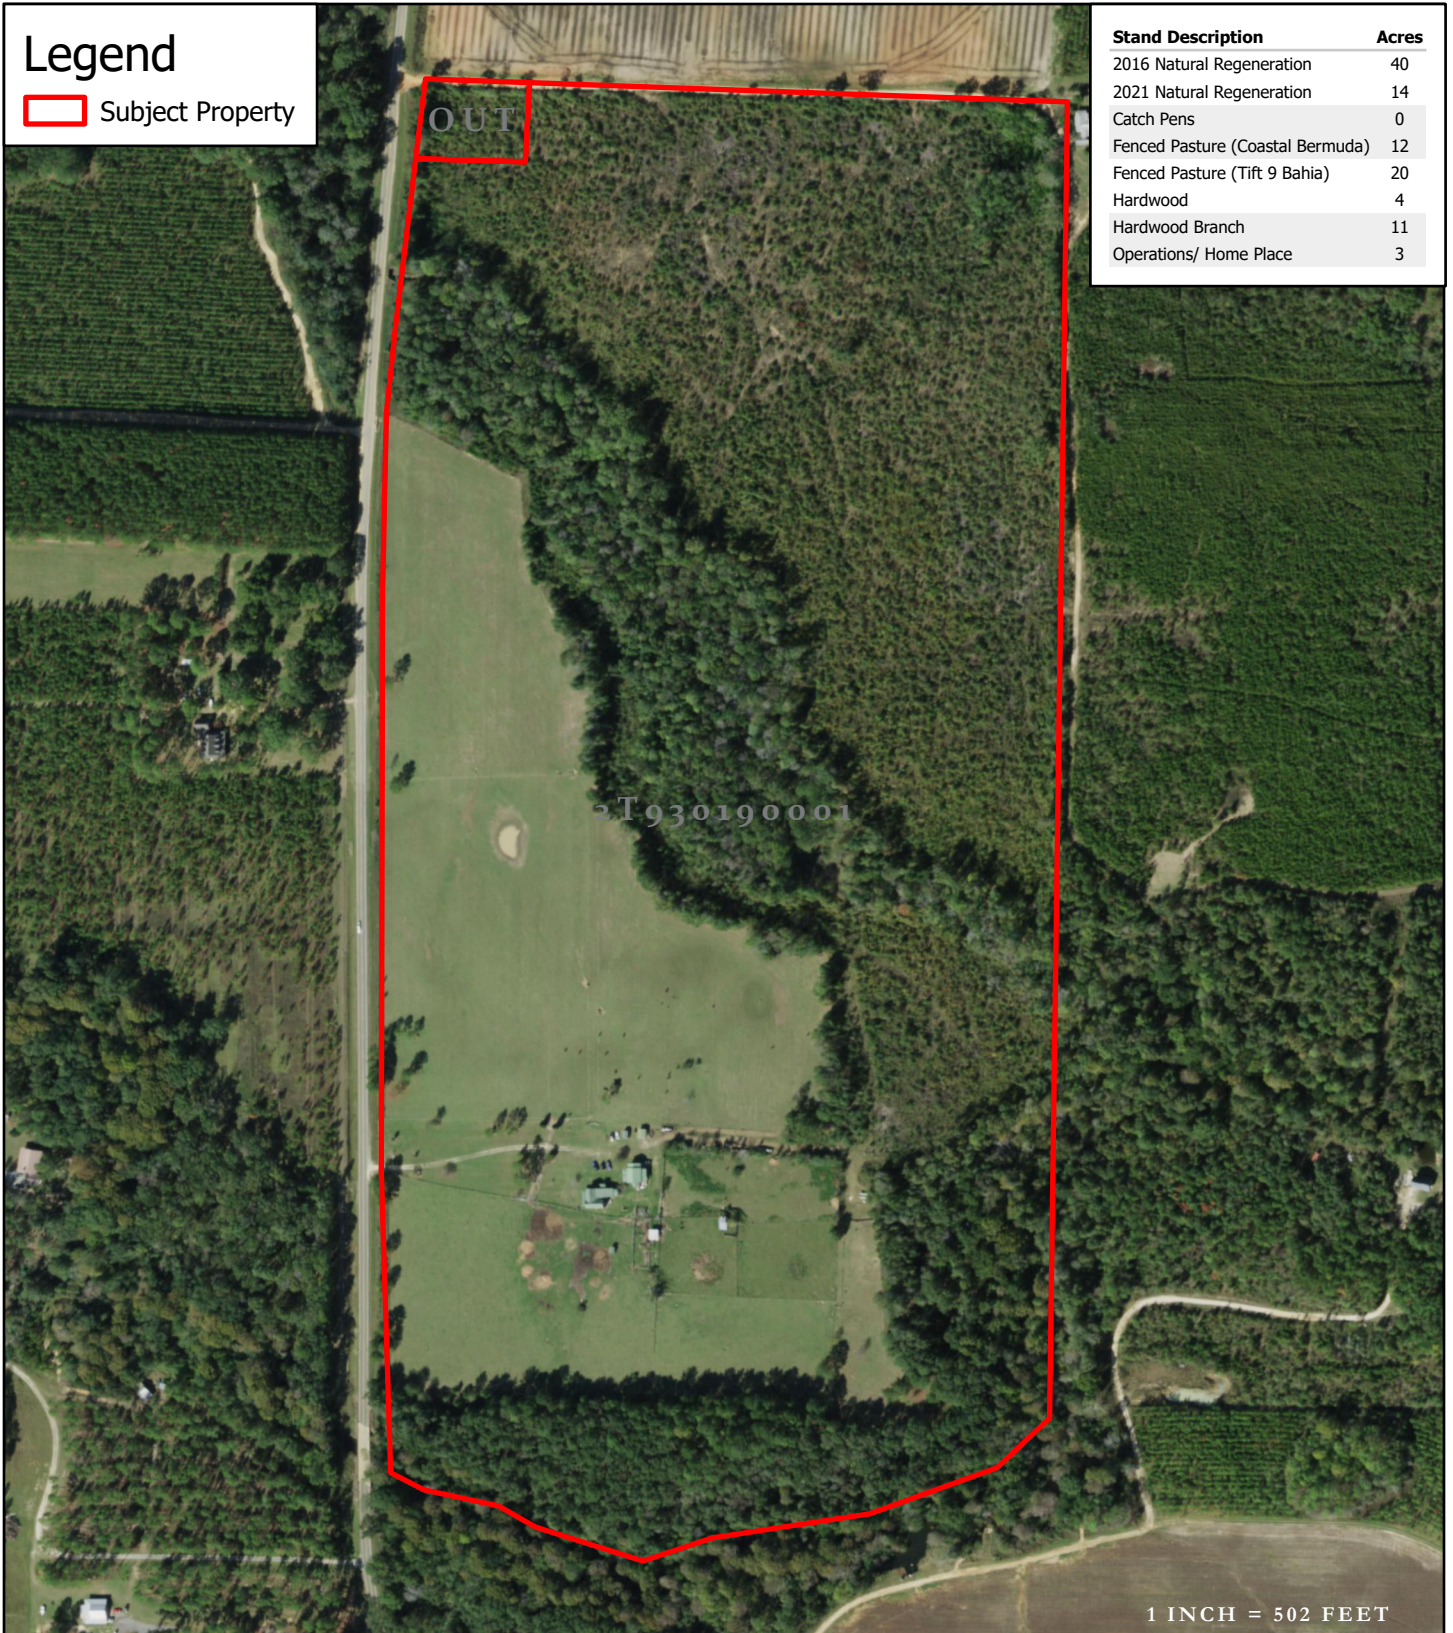

Legend

 Subject Property

Stand Description	Acres
2016 Natural Regeneration	40
2021 Natural Regeneration	14
Catch Pens	0
Fenced Pasture (Coastal Bermuda)	12
Fenced Pasture (Tift 9 Bahia)	20
Hardwood	4
Hardwood Branch	11
Operations/ Home Place	3

Pulaski County GA | 104 Acres +/- Tract Map

JACK R FRANKHOUSER, ALC
REALTOR/FORESTER
ACCREDITED LAND CONSULTANT
912-678-5920
GHAND.COM

2022

Coordinate System: WGS 1984 Web Mercator Auxiliary Sphere Center: 83.4808°W 32.1455°N