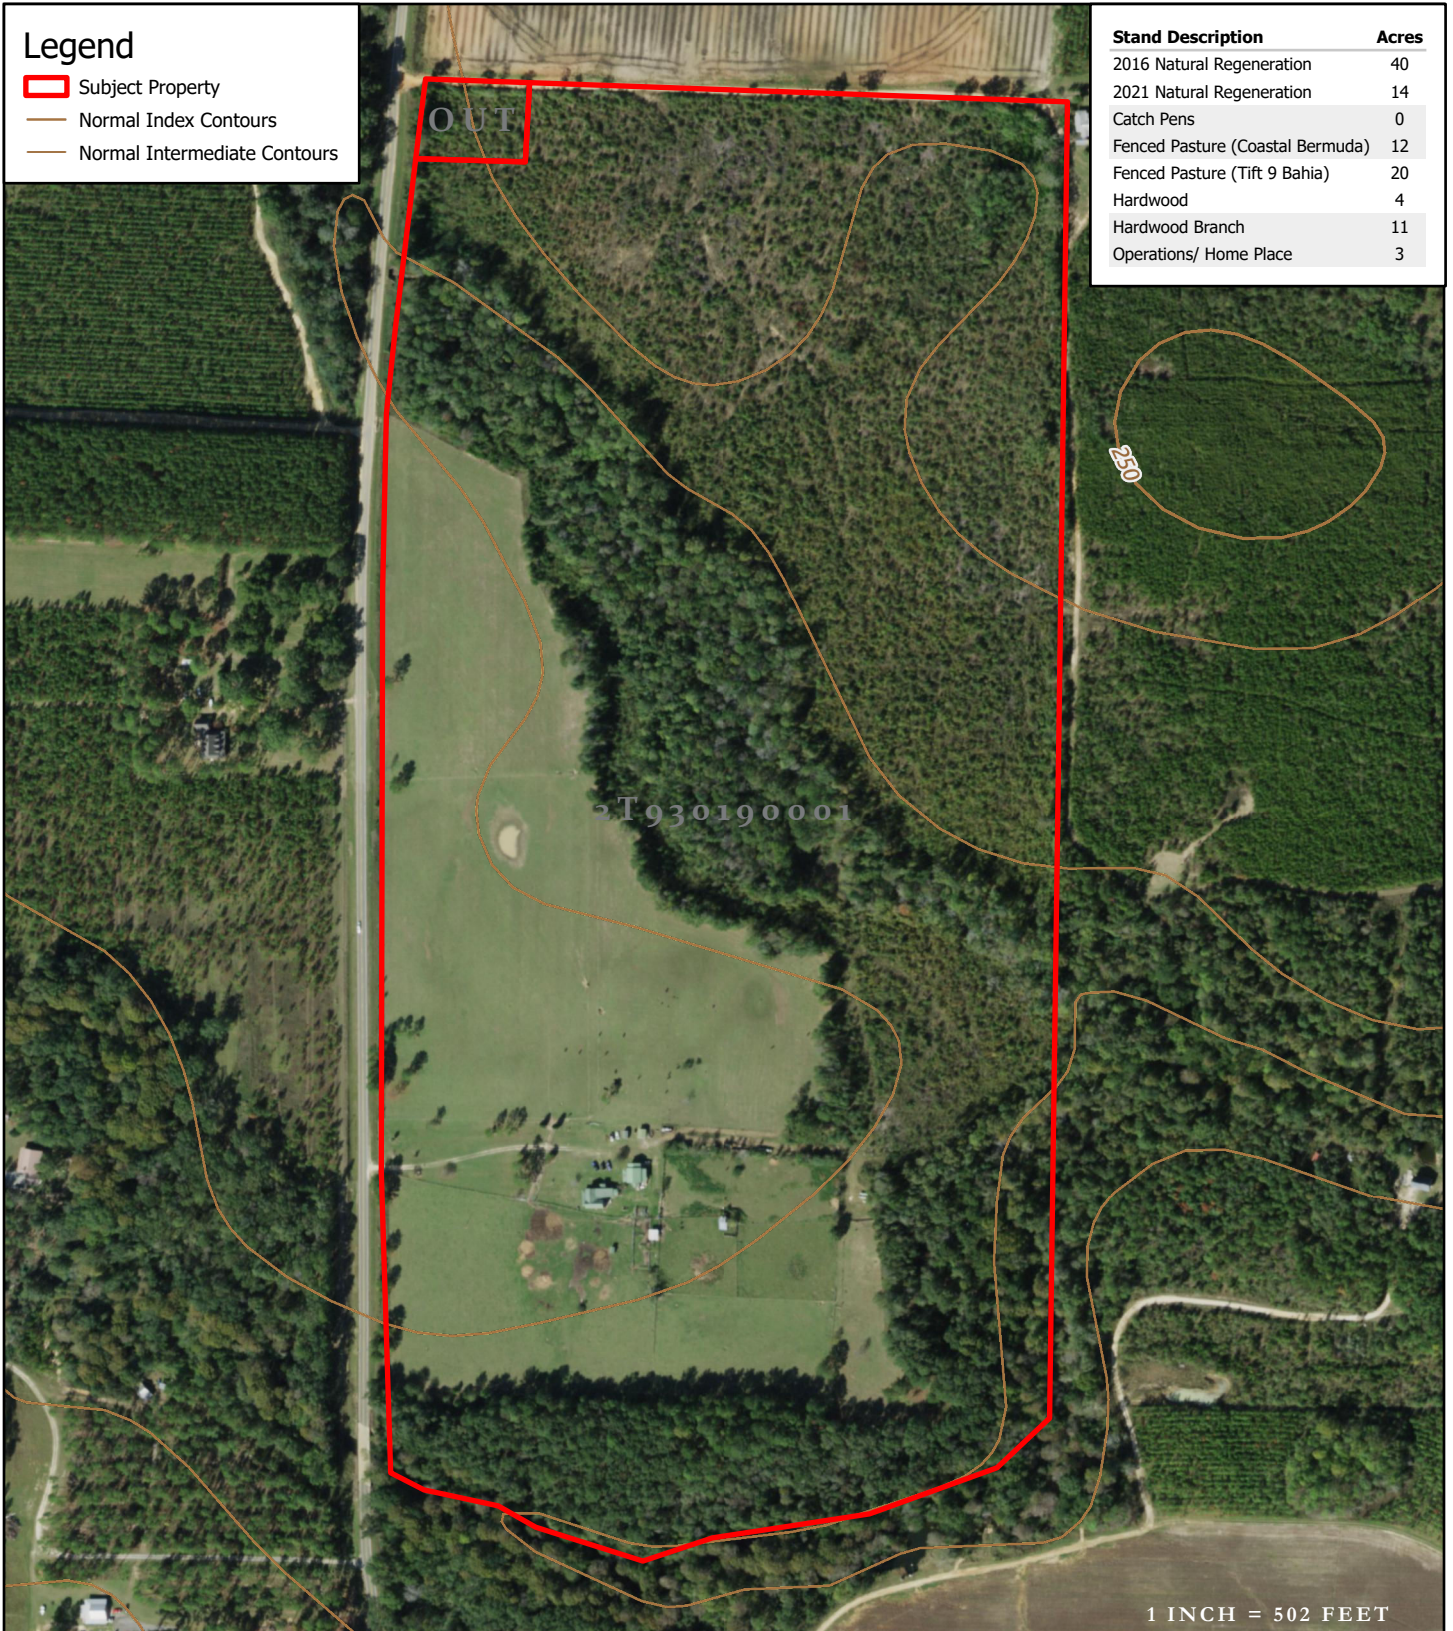

Legend

- Subject Property
- Normal Index Contours
- Normal Intermediate Contours

Stand Description	Acres
2016 Natural Regeneration	40
2021 Natural Regeneration	14
Catch Pens	0
Fenced Pasture (Coastal Bermuda)	12
Fenced Pasture (Tift 9 Bahia)	20
Hardwood	4
Hardwood Branch	11
Operations/ Home Place	3

Pulaski County GA | 104 Acres +/- Contour Map

JACK R FRANKHOUSER, ALC
REALTOR/FORESTER
ACCREDITED LAND CONSULTANT
912-678-5920
GHAND.COM

2022

Coordinate System: WGS 1984 Web Mercator Auxiliary Sphere Center: 83.4808°W 32.1455°N