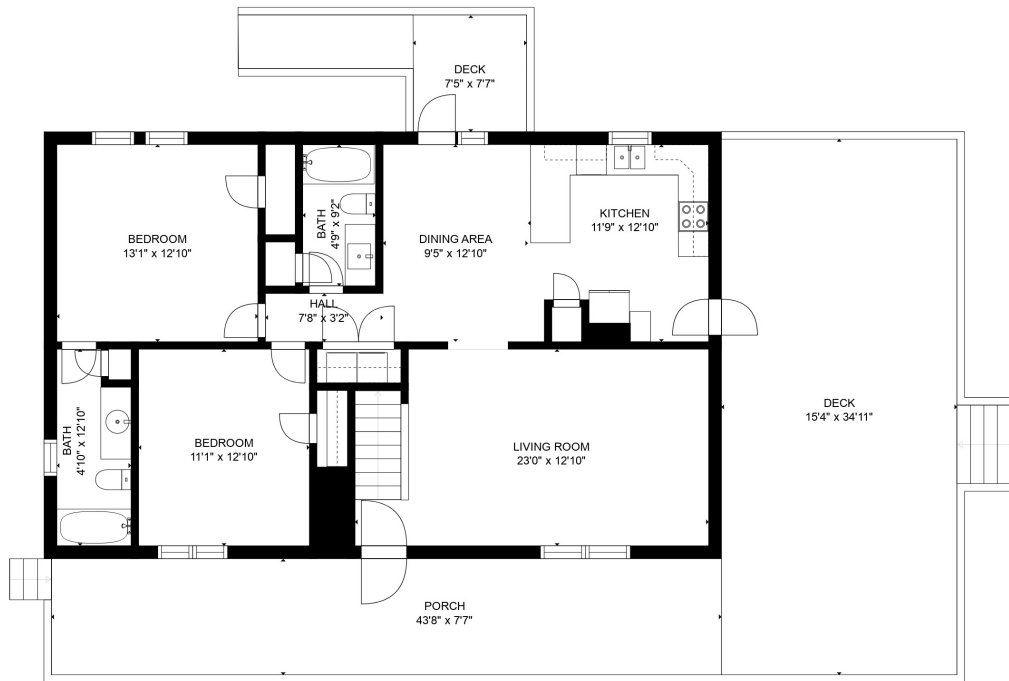

FLOOR 2

FLOOR 1

Estimated areas

GLA FLOOR 1: 1227 sq. ft, excluded 962 sq. ft
GLA FLOOR 2: 830 sq. ft, excluded 0 sq. ft
Total GLA 2057 sq. ft, total scanned area 3019 sq. ft

SIZES AND DIMENSIONS ARE APPROXIMATE, ACTUAL MAY VARY.

Estimated areas

GLA FLOOR 1: 1227 sq. ft, excluded 962 sq. ft
 GLA FLOOR 2: 830 sq. ft, excluded 0 sq. ft
 Total GLA 2057 sq. ft, total scanned area 3019 sq. ft

SIZES AND DIMENSIONS ARE APPROXIMATE, ACTUAL MAY VARY.