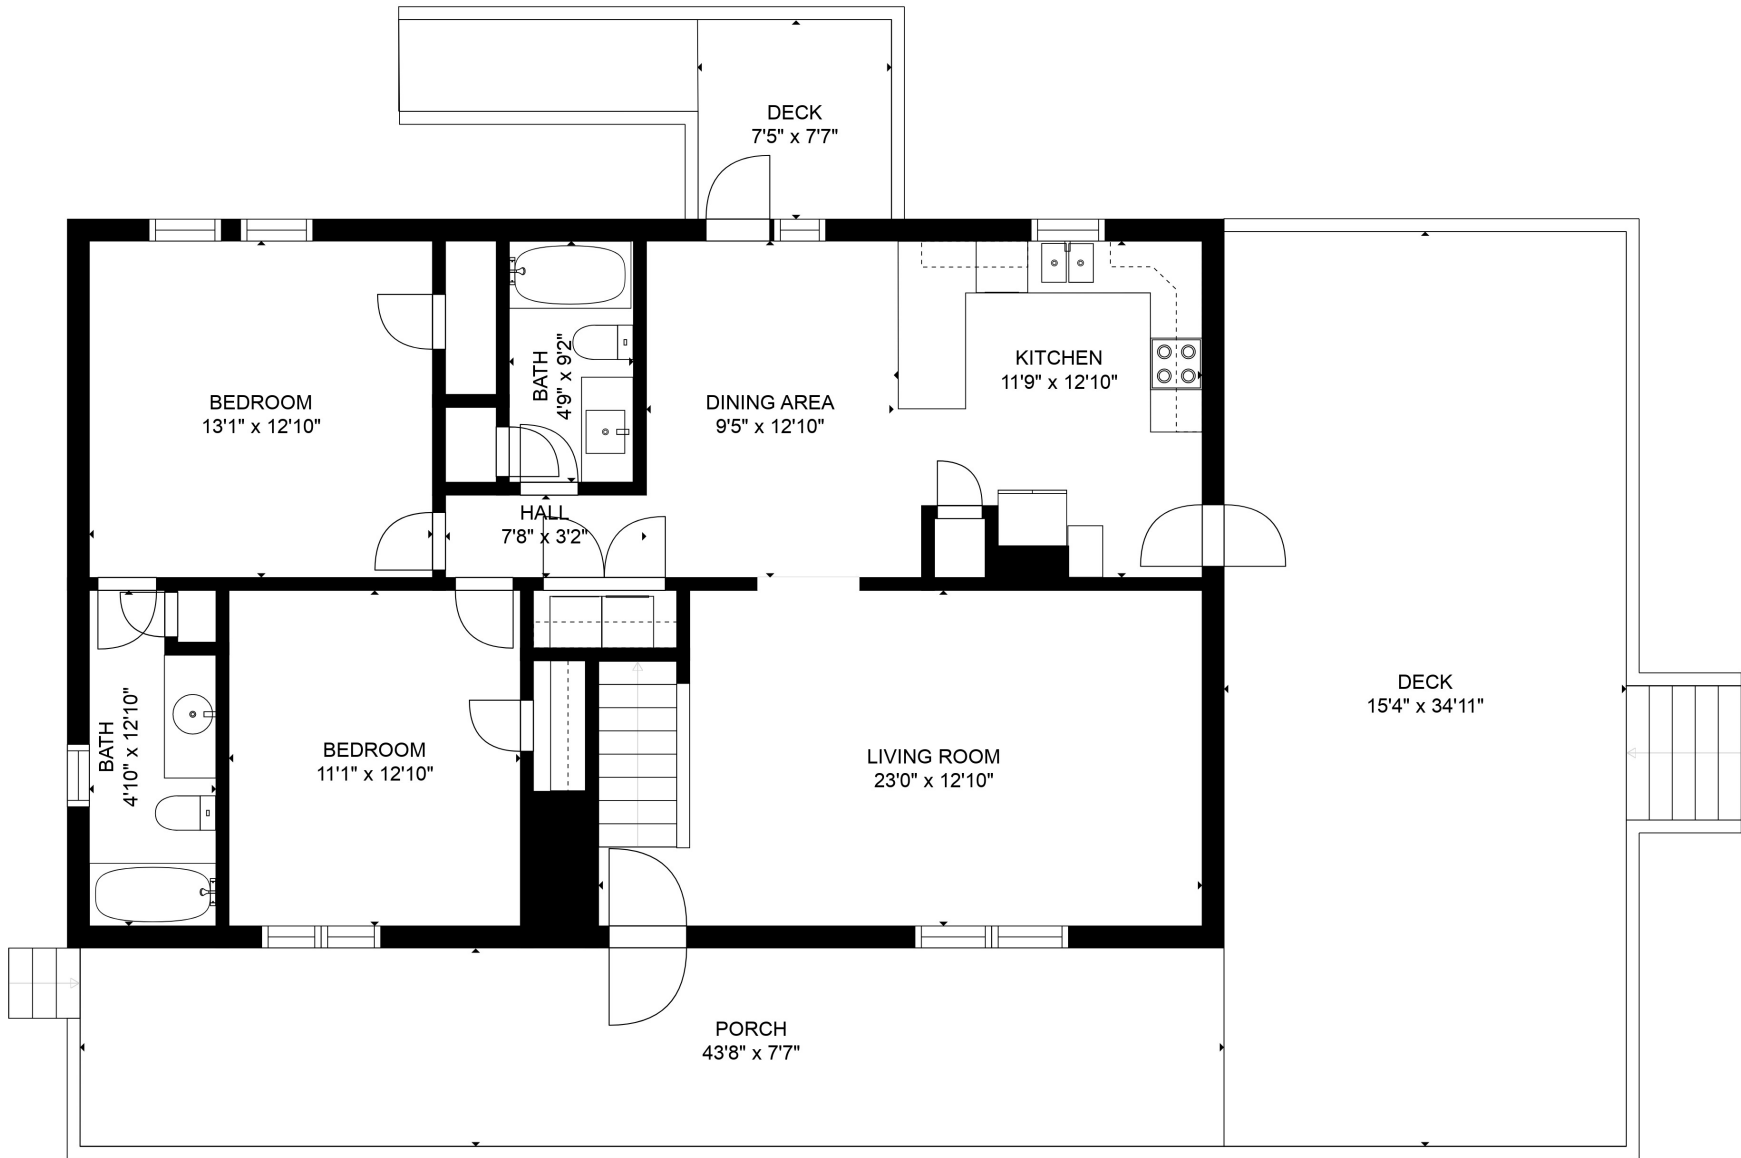

FLOOR 2

FLOOR 1

Estimated areas

GLA FLOOR 1: 1227 sq. ft, excluded 962 sq. ft
GLA FLOOR 2: 830 sq. ft, excluded 0 sq. ft
Total GLA 2057 sq. ft, total scanned area 3019 sq. ft

SIZES AND DIMENSIONS ARE APPROXIMATE, ACTUAL MAY VARY.

Estimated areas

GLA FLOOR 1: 1227 sq. ft, excluded 962 sq. ft
 GLA FLOOR 2: 830 sq. ft, excluded 0 sq. ft
 Total GLA 2057 sq. ft, total scanned area 3019 sq. ft

SIZES AND DIMENSIONS ARE APPROXIMATE, ACTUAL MAY VARY.