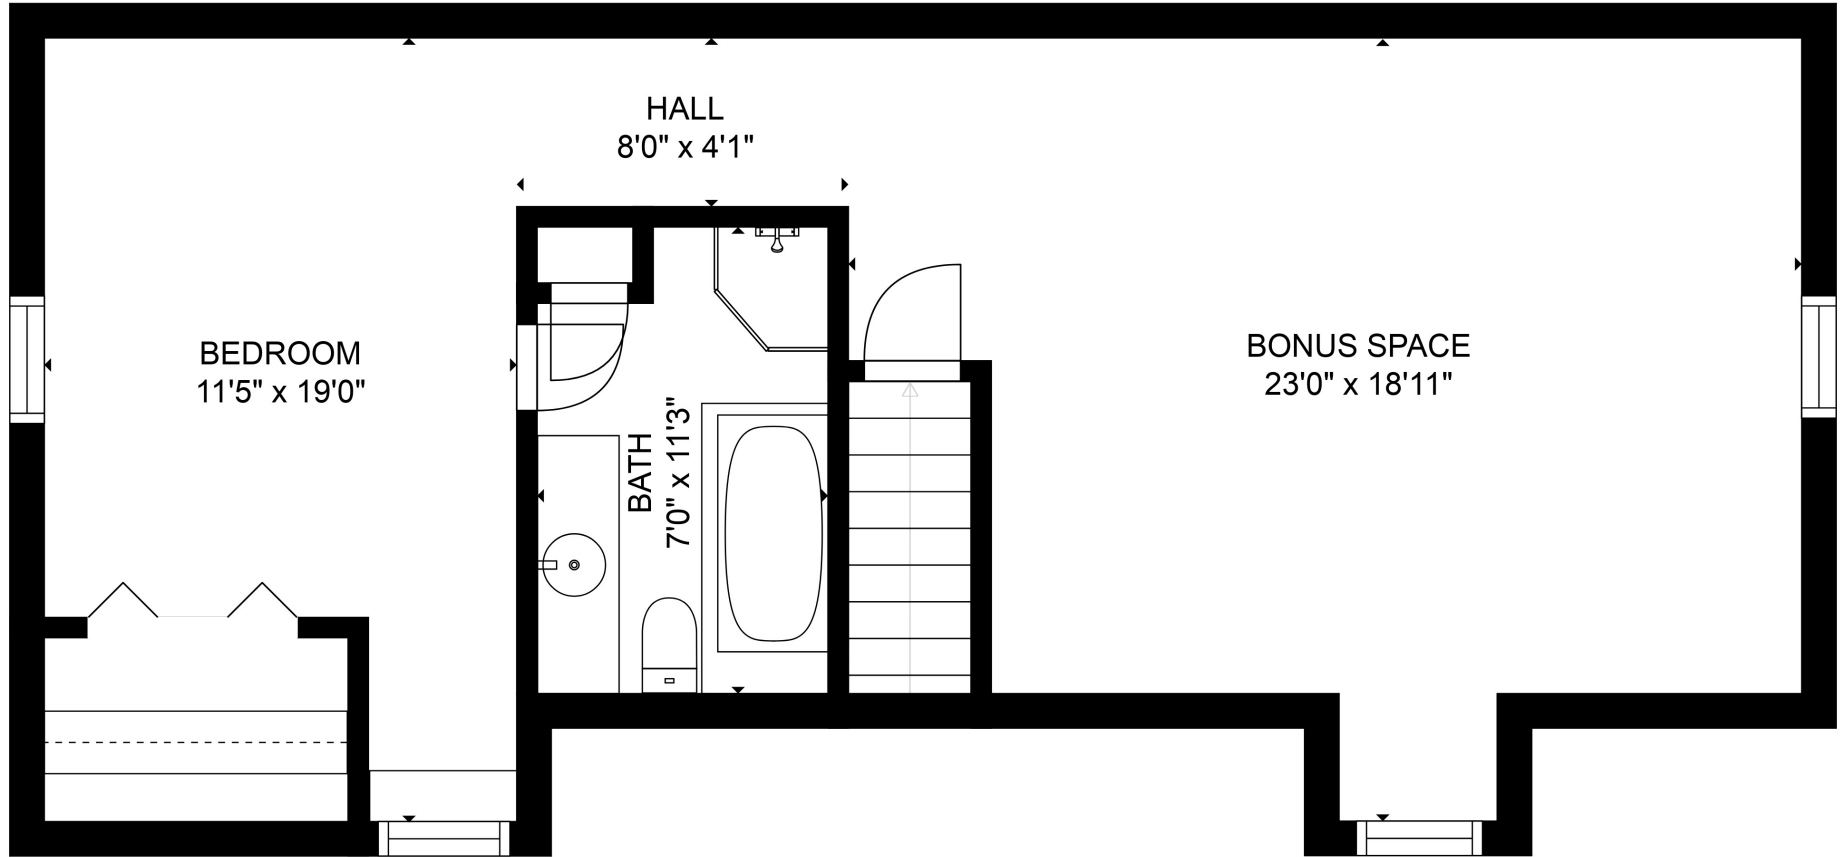

FLOOR 2

FLOOR 1

Estimated areas

GLA FLOOR 1: 1227 sq. ft, excluded 962 sq. ft
GLA FLOOR 2: 830 sq. ft, excluded 0 sq. ft
Total GLA 2057 sq. ft, total scanned area 3019 sq. ft

SIZES AND DIMENSIONS ARE APPROXIMATE, ACTUAL MAY VARY.

Estimated areas

GLA FLOOR 1: 1227 sq. ft, excluded 962 sq. ft
 GLA FLOOR 2: 830 sq. ft, excluded 0 sq. ft
 Total GLA 2057 sq. ft, total scanned area 3019 sq. ft

SIZES AND DIMENSIONS ARE APPROXIMATE, ACTUAL MAY VARY.