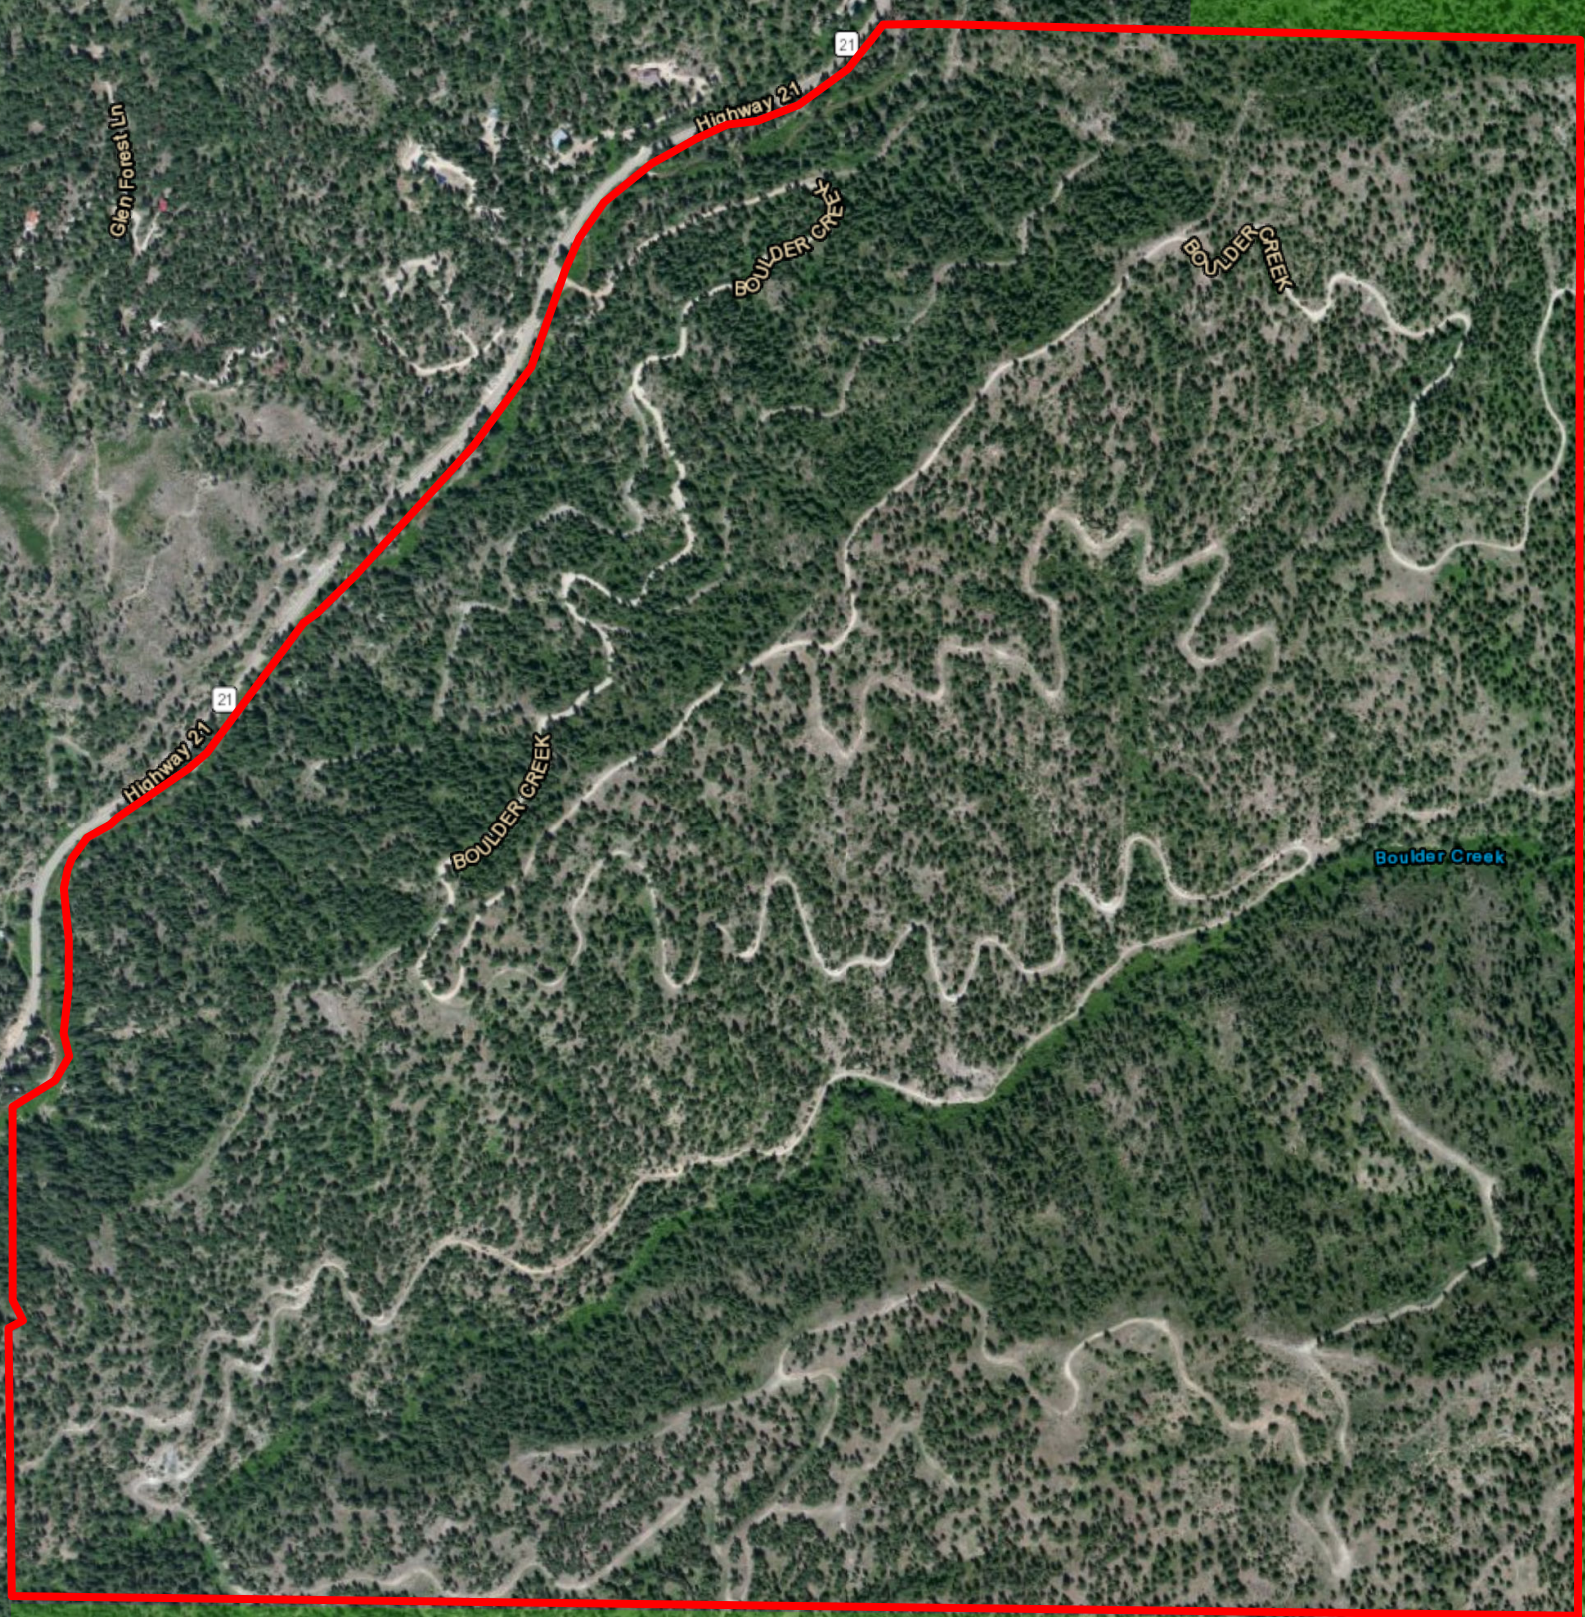

540 Acres East of Idaho City

 540.1	 State
 USFS	 BOR
 BLM	

DigitalGlobe,
the GIS User
Community

Author: Ryan Mechling
Date Exported: 8/11/2022