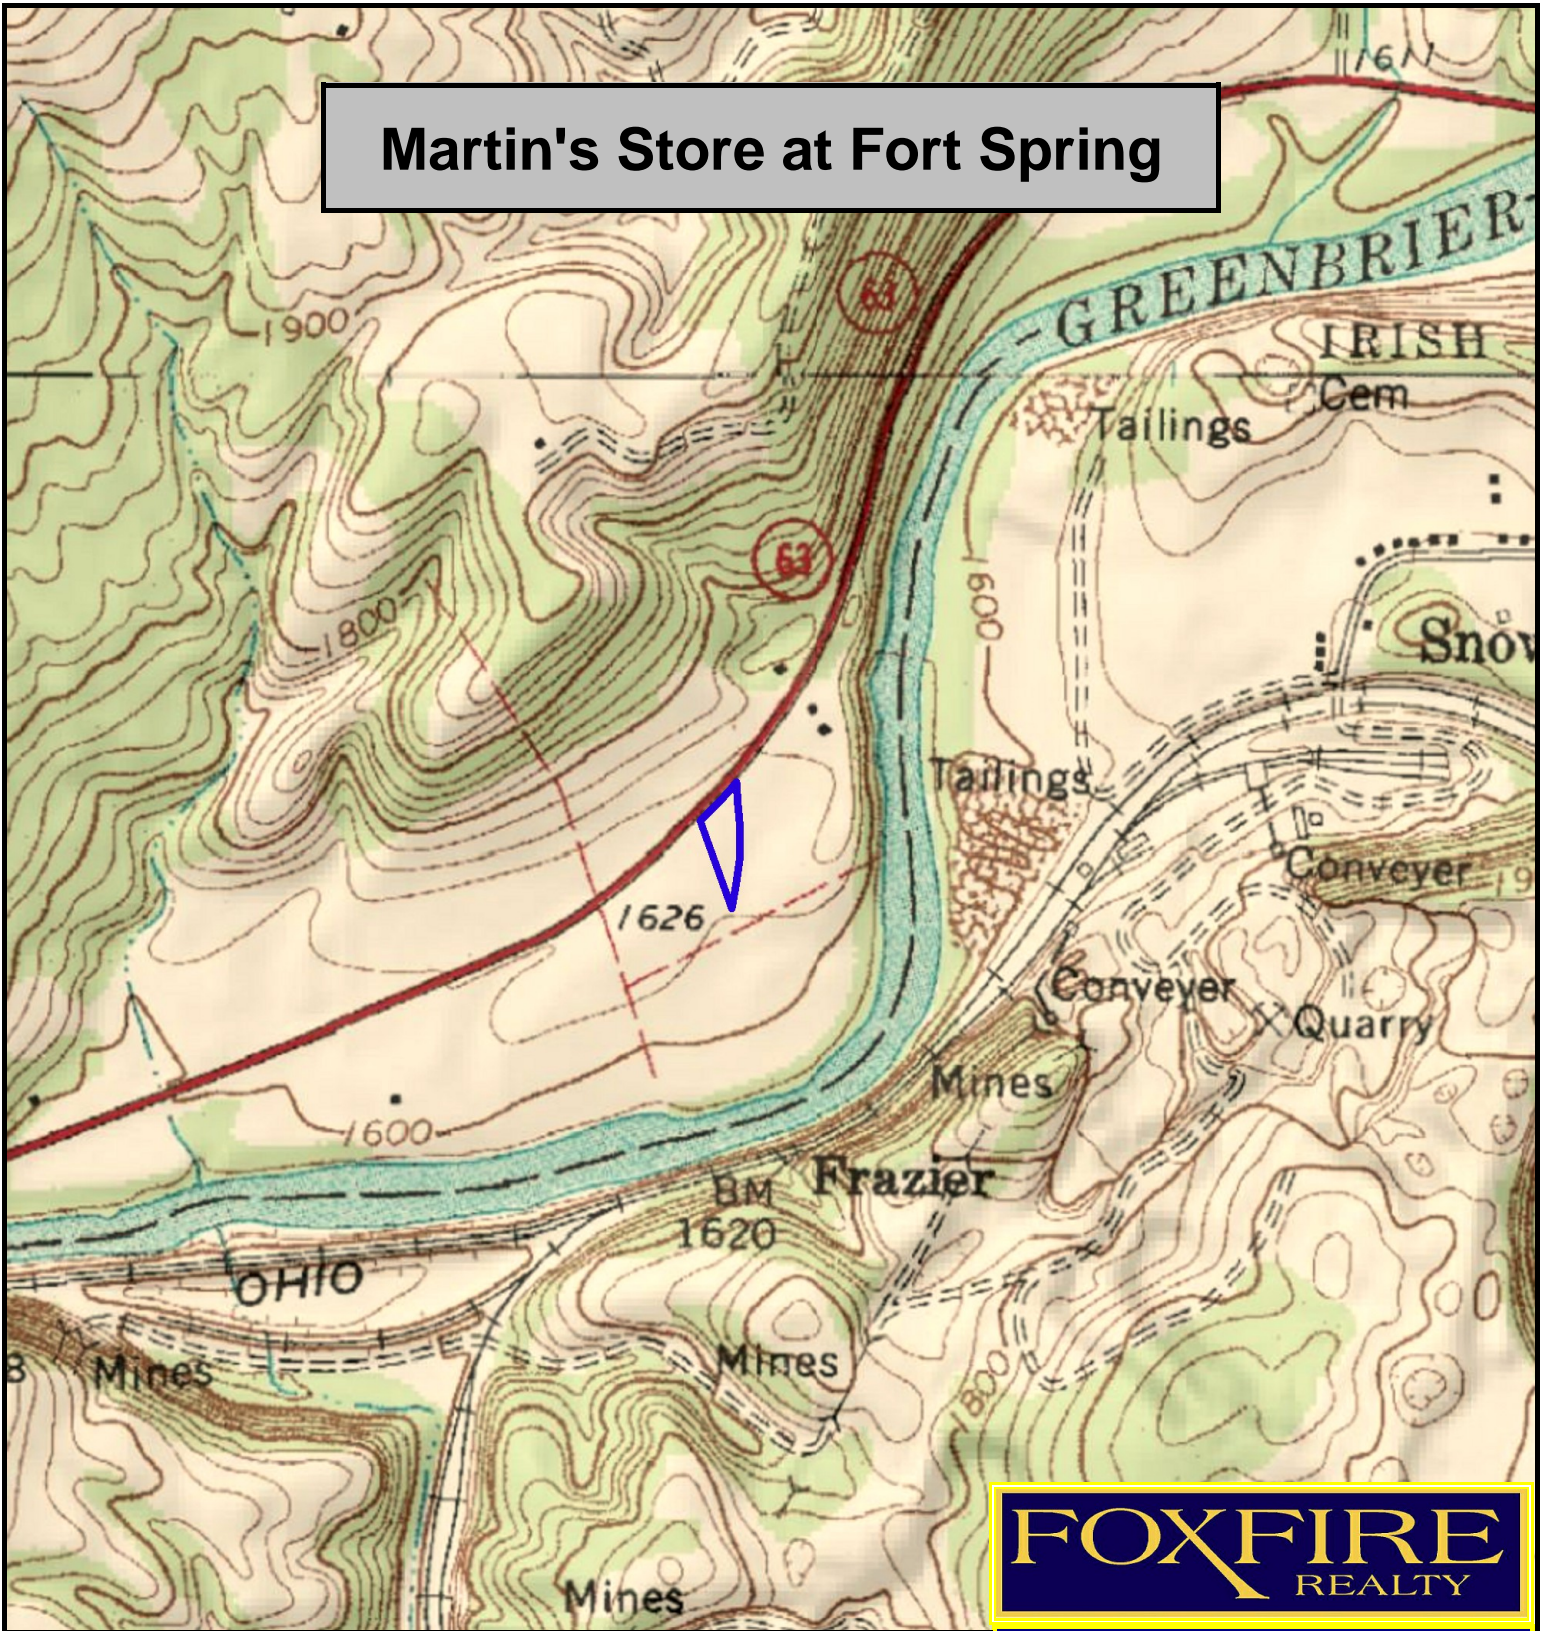

# Martin's Store at Fort Spring

**FOXFIRE**  
REALTY

Martin's Store at Fort Spring, Greenbrier County, WV (topographic map)  
Elevation: 1635' +/-; Google Coordinates:  
LAT 37.745195 (N), LON -80.563550 (W)  
This map is for general location purposes only. Consult a licensed land  
surveyor for actual boundary location and acreage.

**RICHARD GRIST, Broker - Auctioneer - Forester**  
304.646.8837 Richard@Foxfirenation.com  
[WWW.FOXFIRENATION.COM](http://WWW.FOXFIRENATION.COM)

FOR TOPO MAP

SCALE 1:9600

1 INCH = 800 FT.