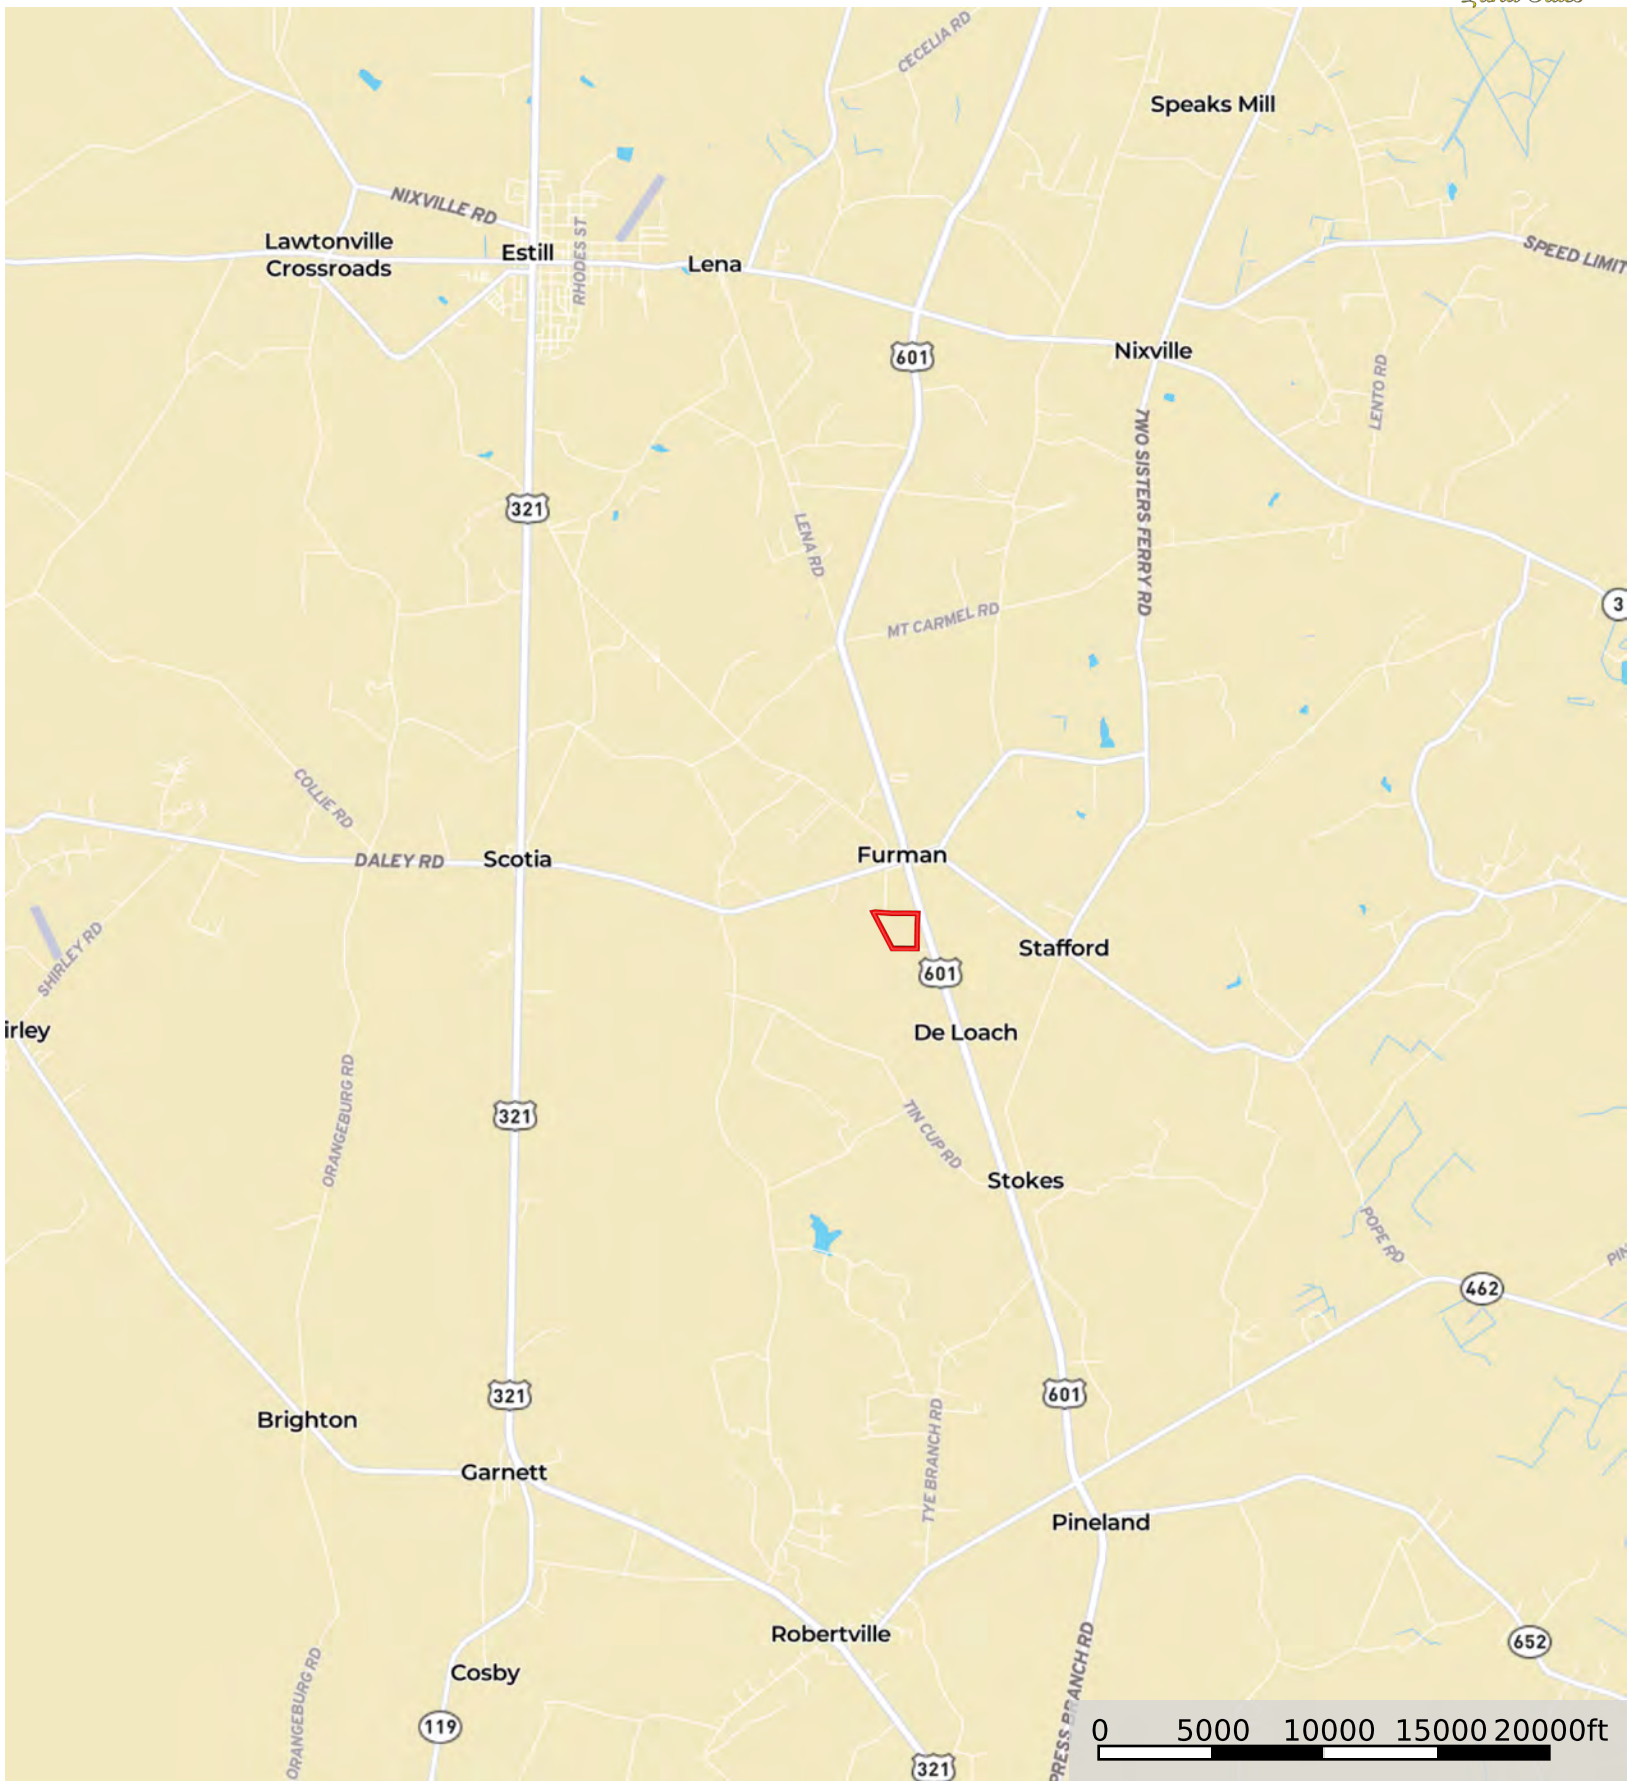

Furman Tract

South Carolina, 54.79 AC +/-

Boundary