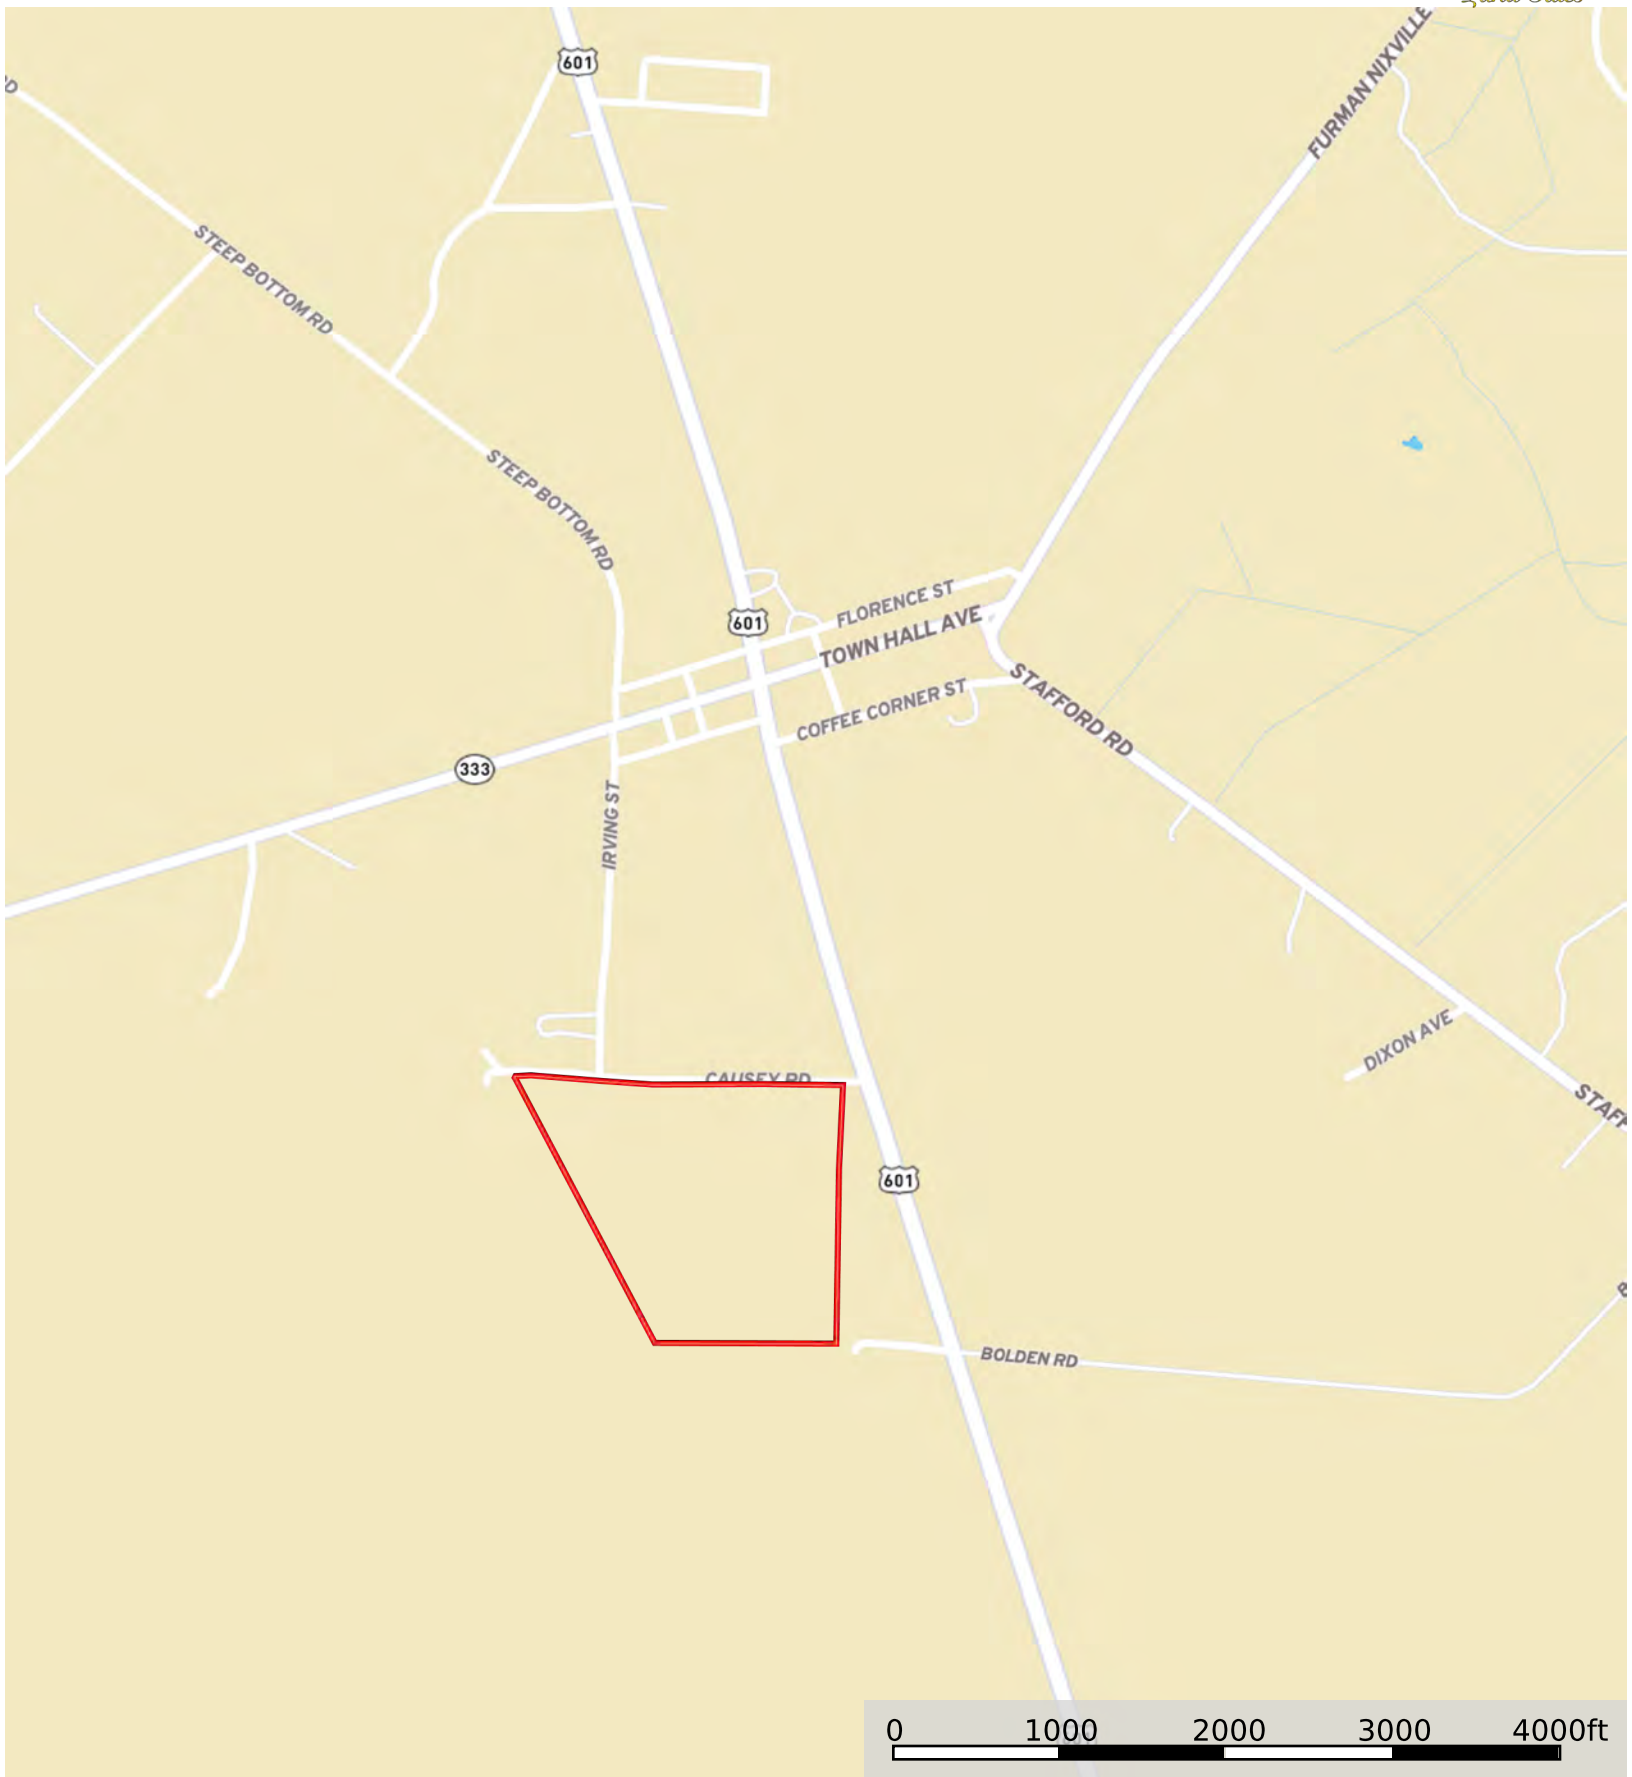

Furman Tract

South Carolina, 54.79 AC +/-

Boundary

Furman Tract

South Carolina, 54.79 AC +/-

 Boundary

Boundary

 Boundary