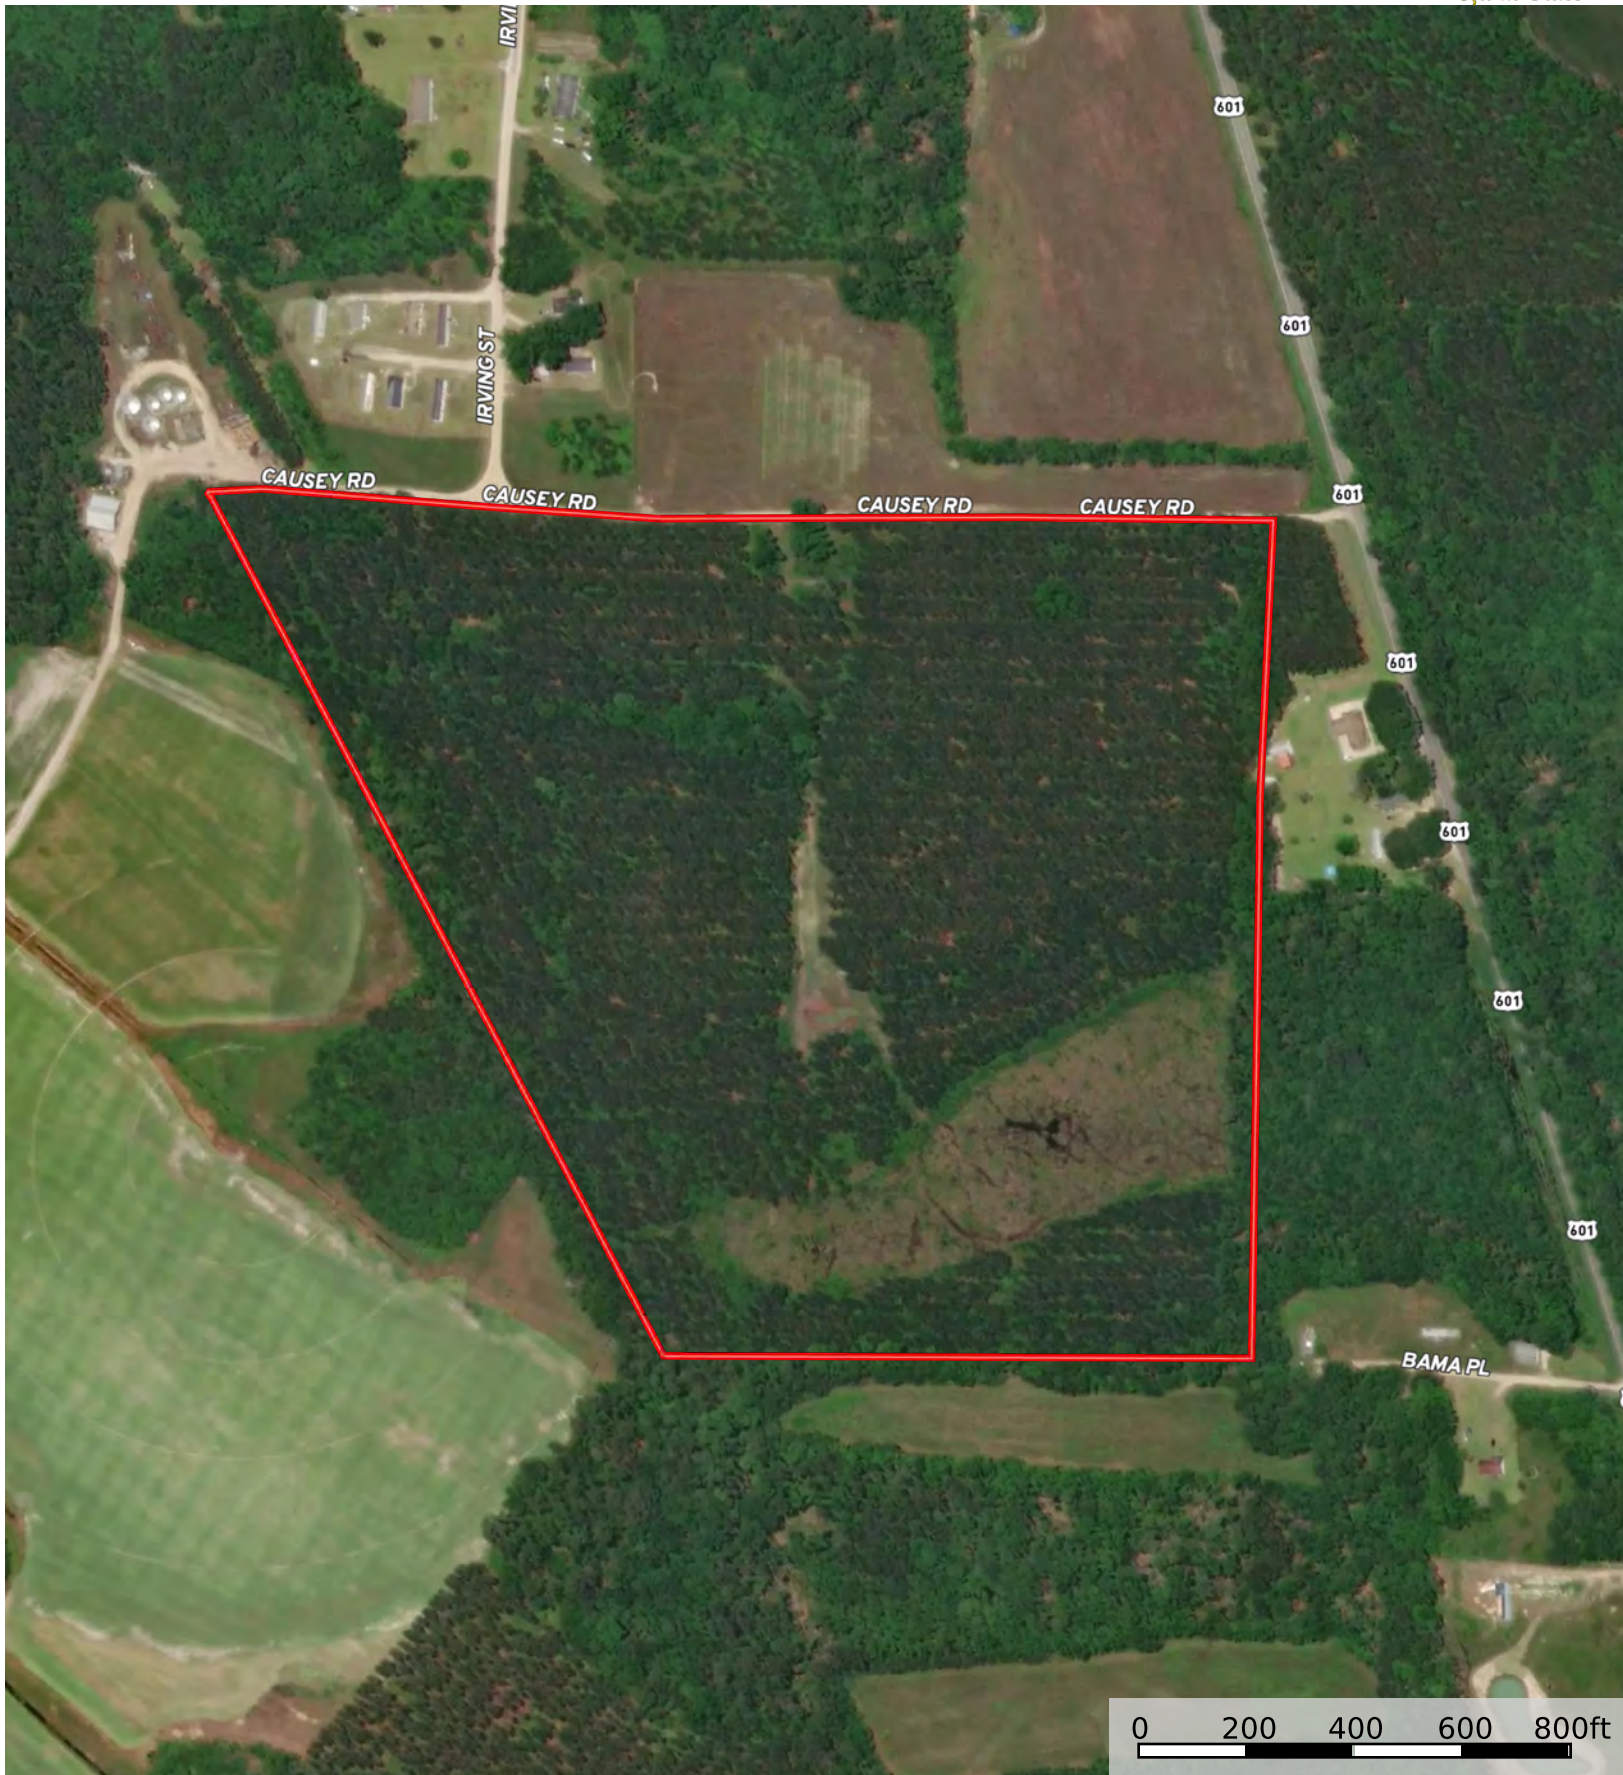

Furman Tract

South Carolina, 54.79 AC +/-

Boundary

Furman Tract

South Carolina, 54.79 AC +/-

 Boundary

Boundary

 Boundary