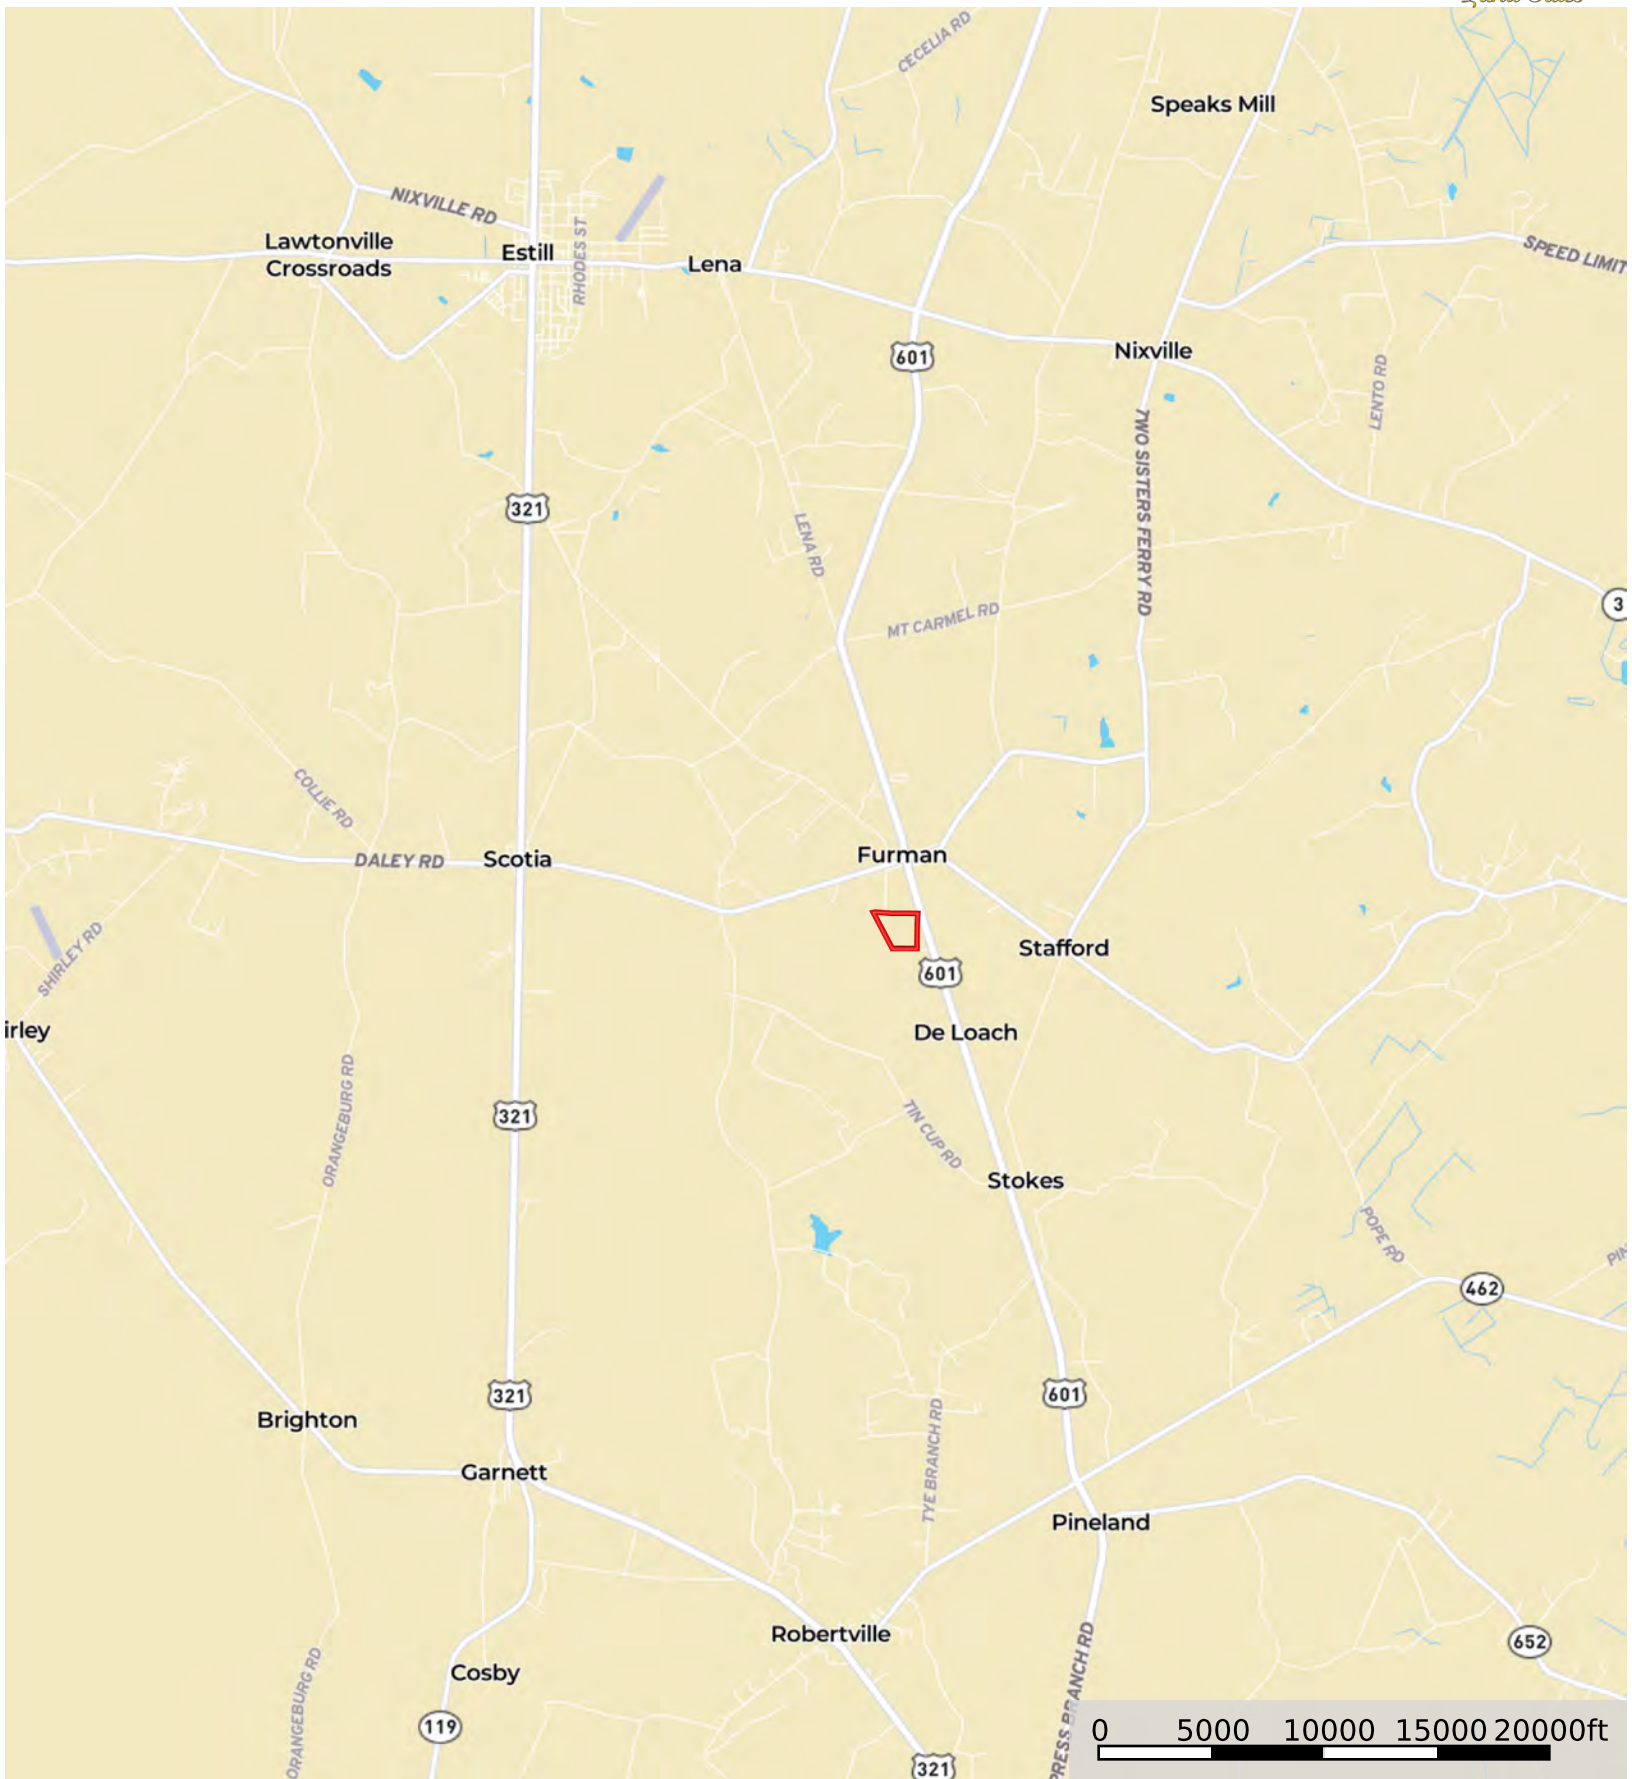

Furman Tract

South Carolina, 54.79 AC +/-

Boundary

Furman Tract

South Carolina, 54.79 AC +/-

 Boundary

Boundary

 Boundary