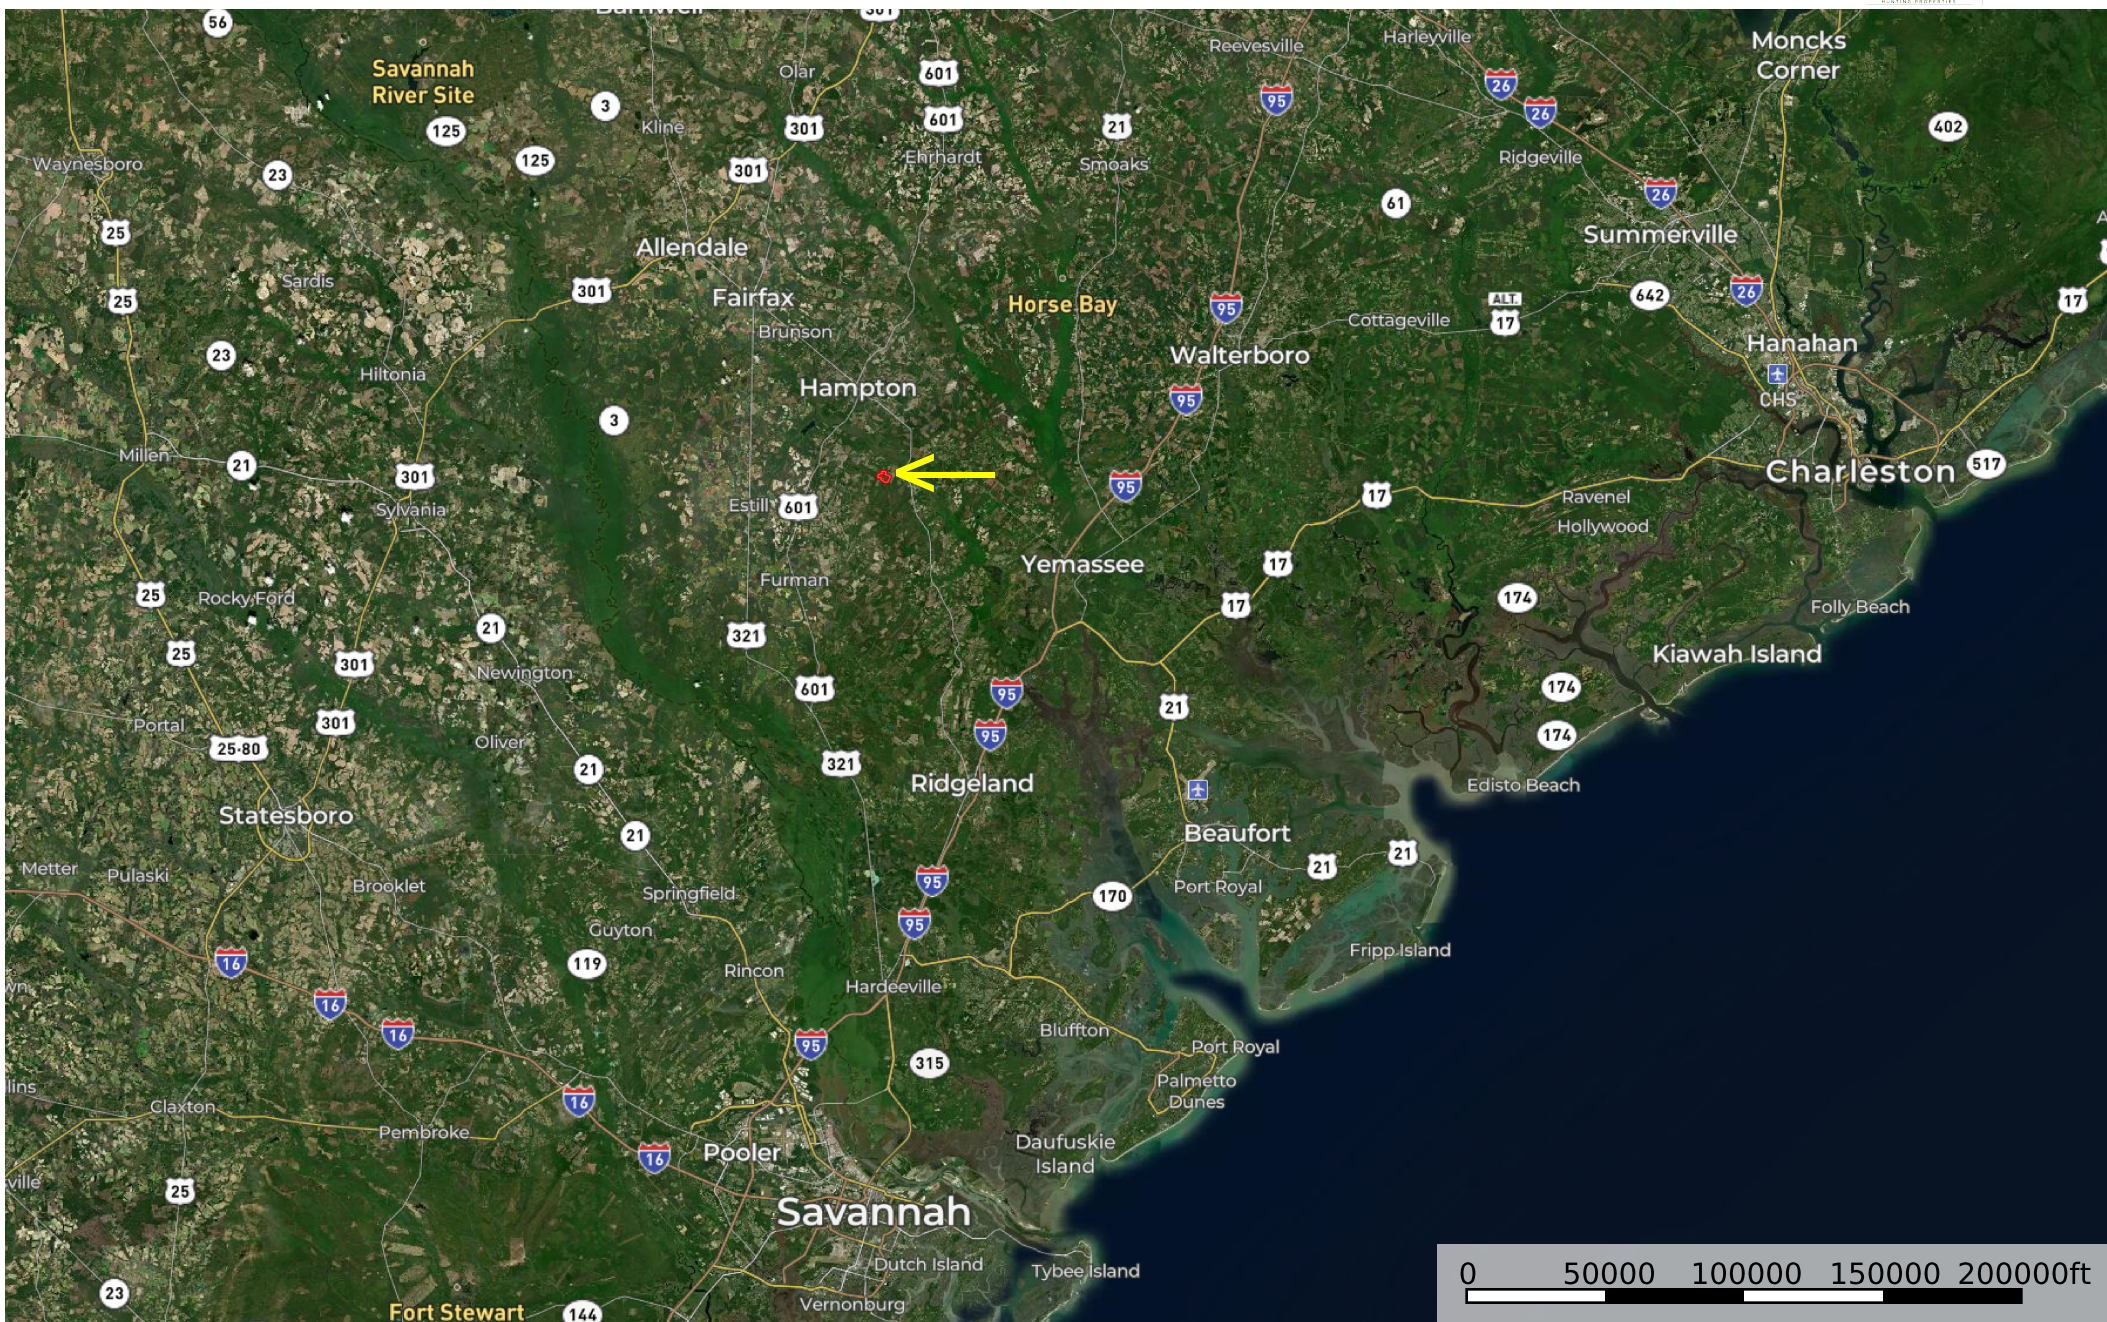

230 ac Bilt Mac Farm Varnville

Hampton County, South Carolina, 230 AC +/-

TRUE SOUTH PROPERTIES

Boundary