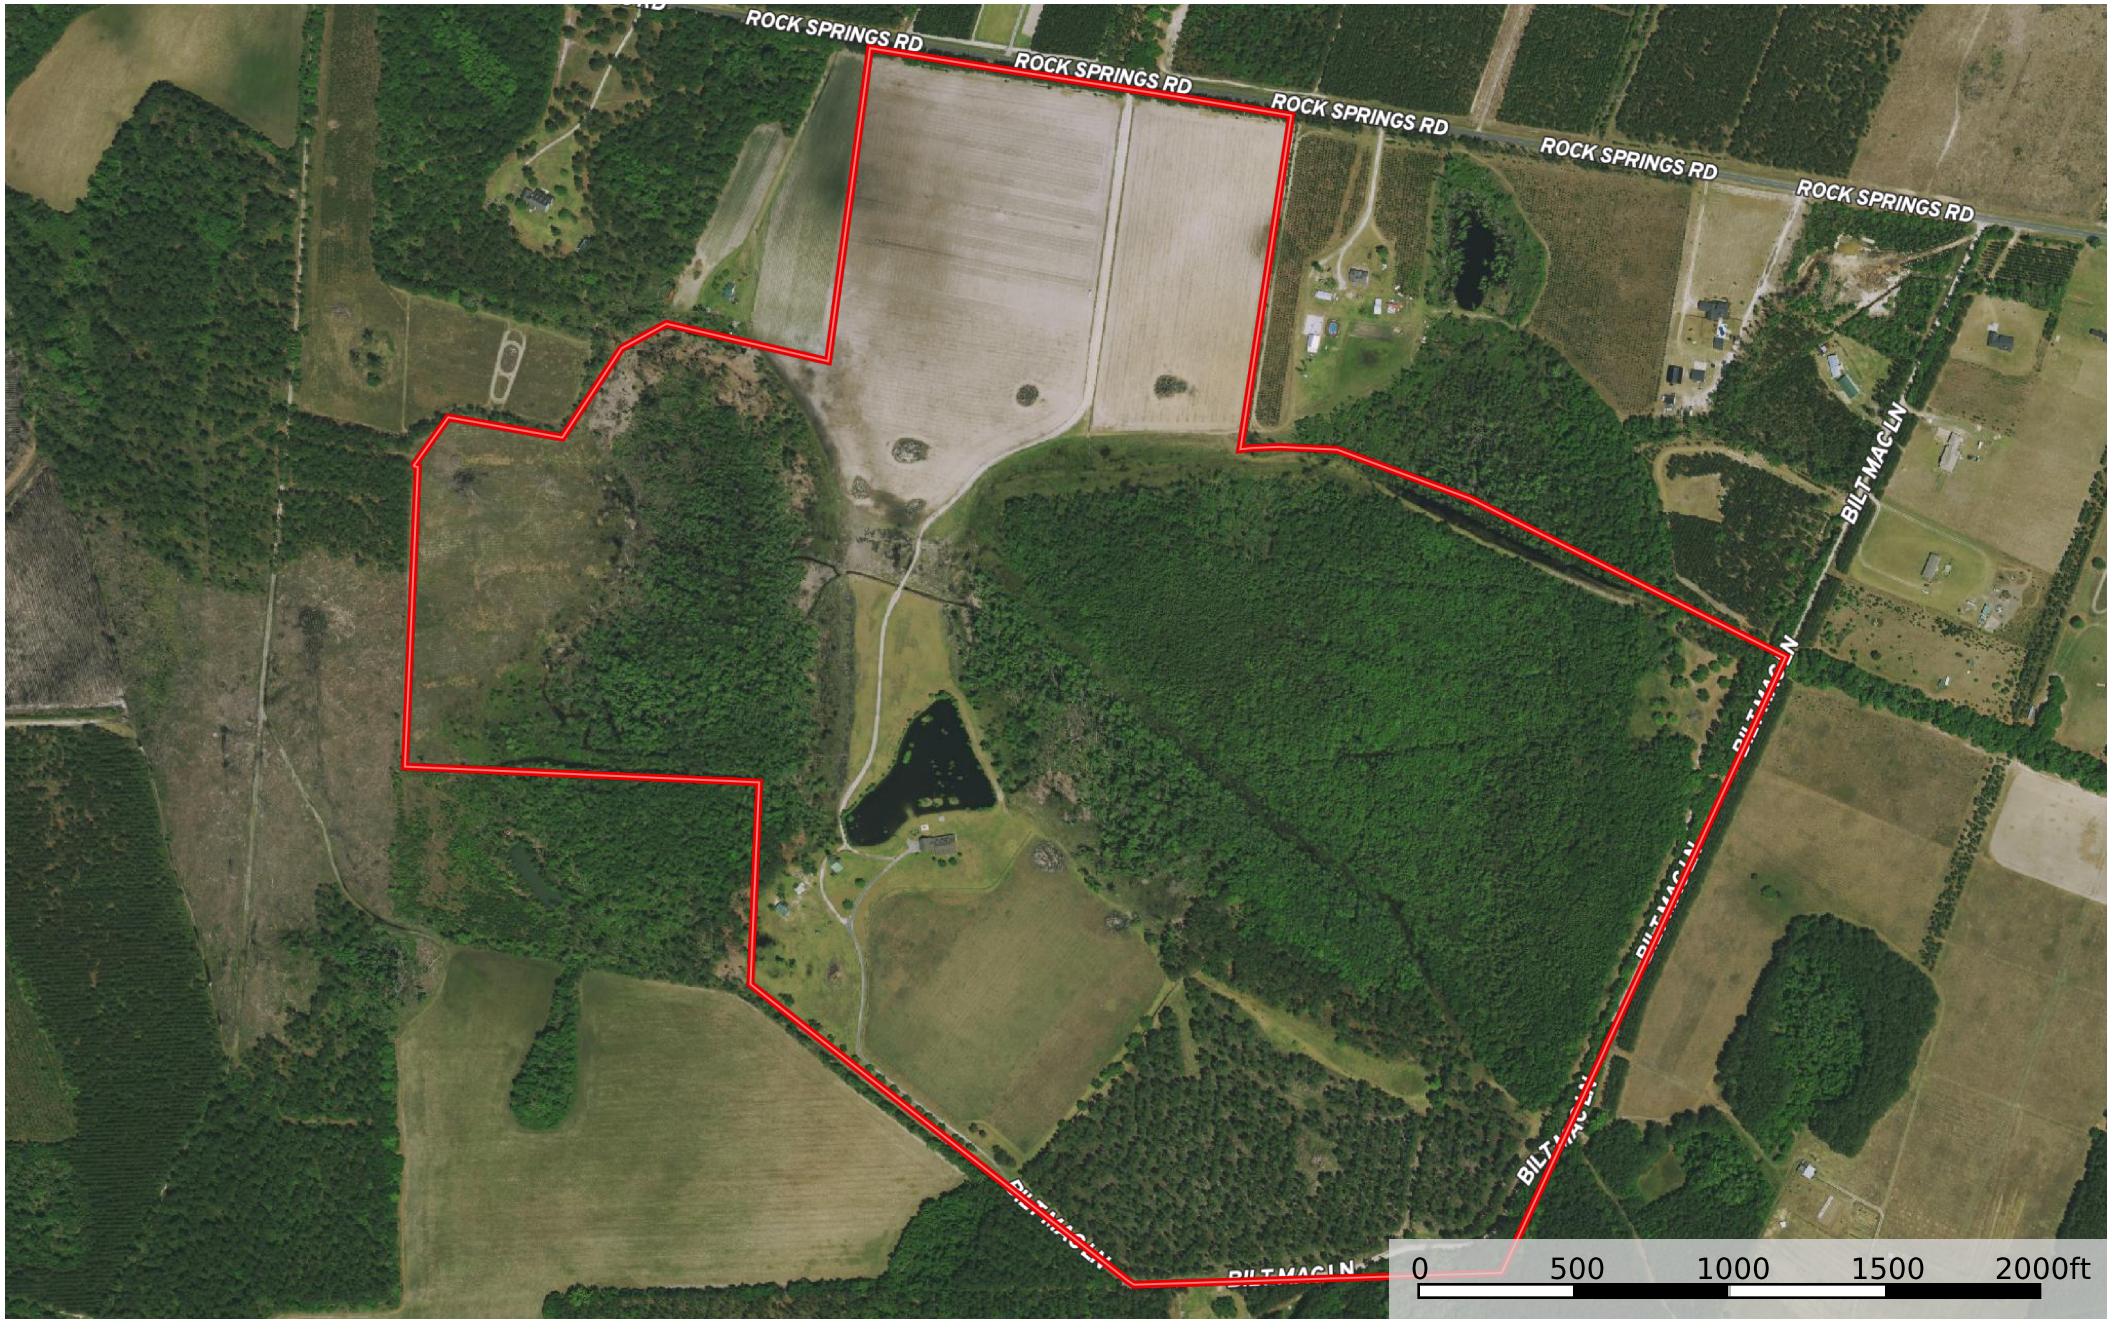

230 ac Bilt Mac Farm Varnville

Hampton County, South Carolina, 230 AC +/-

TRUE SOUTH PROPERTIES

 Boundary

Stan Swofford
P: 8039422394

Stan@UCTrueSouth.com

10962 N. Jacob Smart Blvd, Ridgeland, SC 29936

The information contained herein was obtained from sources deemed to be reliable. MapRight Services makes no warranties or guarantees as to the completeness or accuracy thereof.