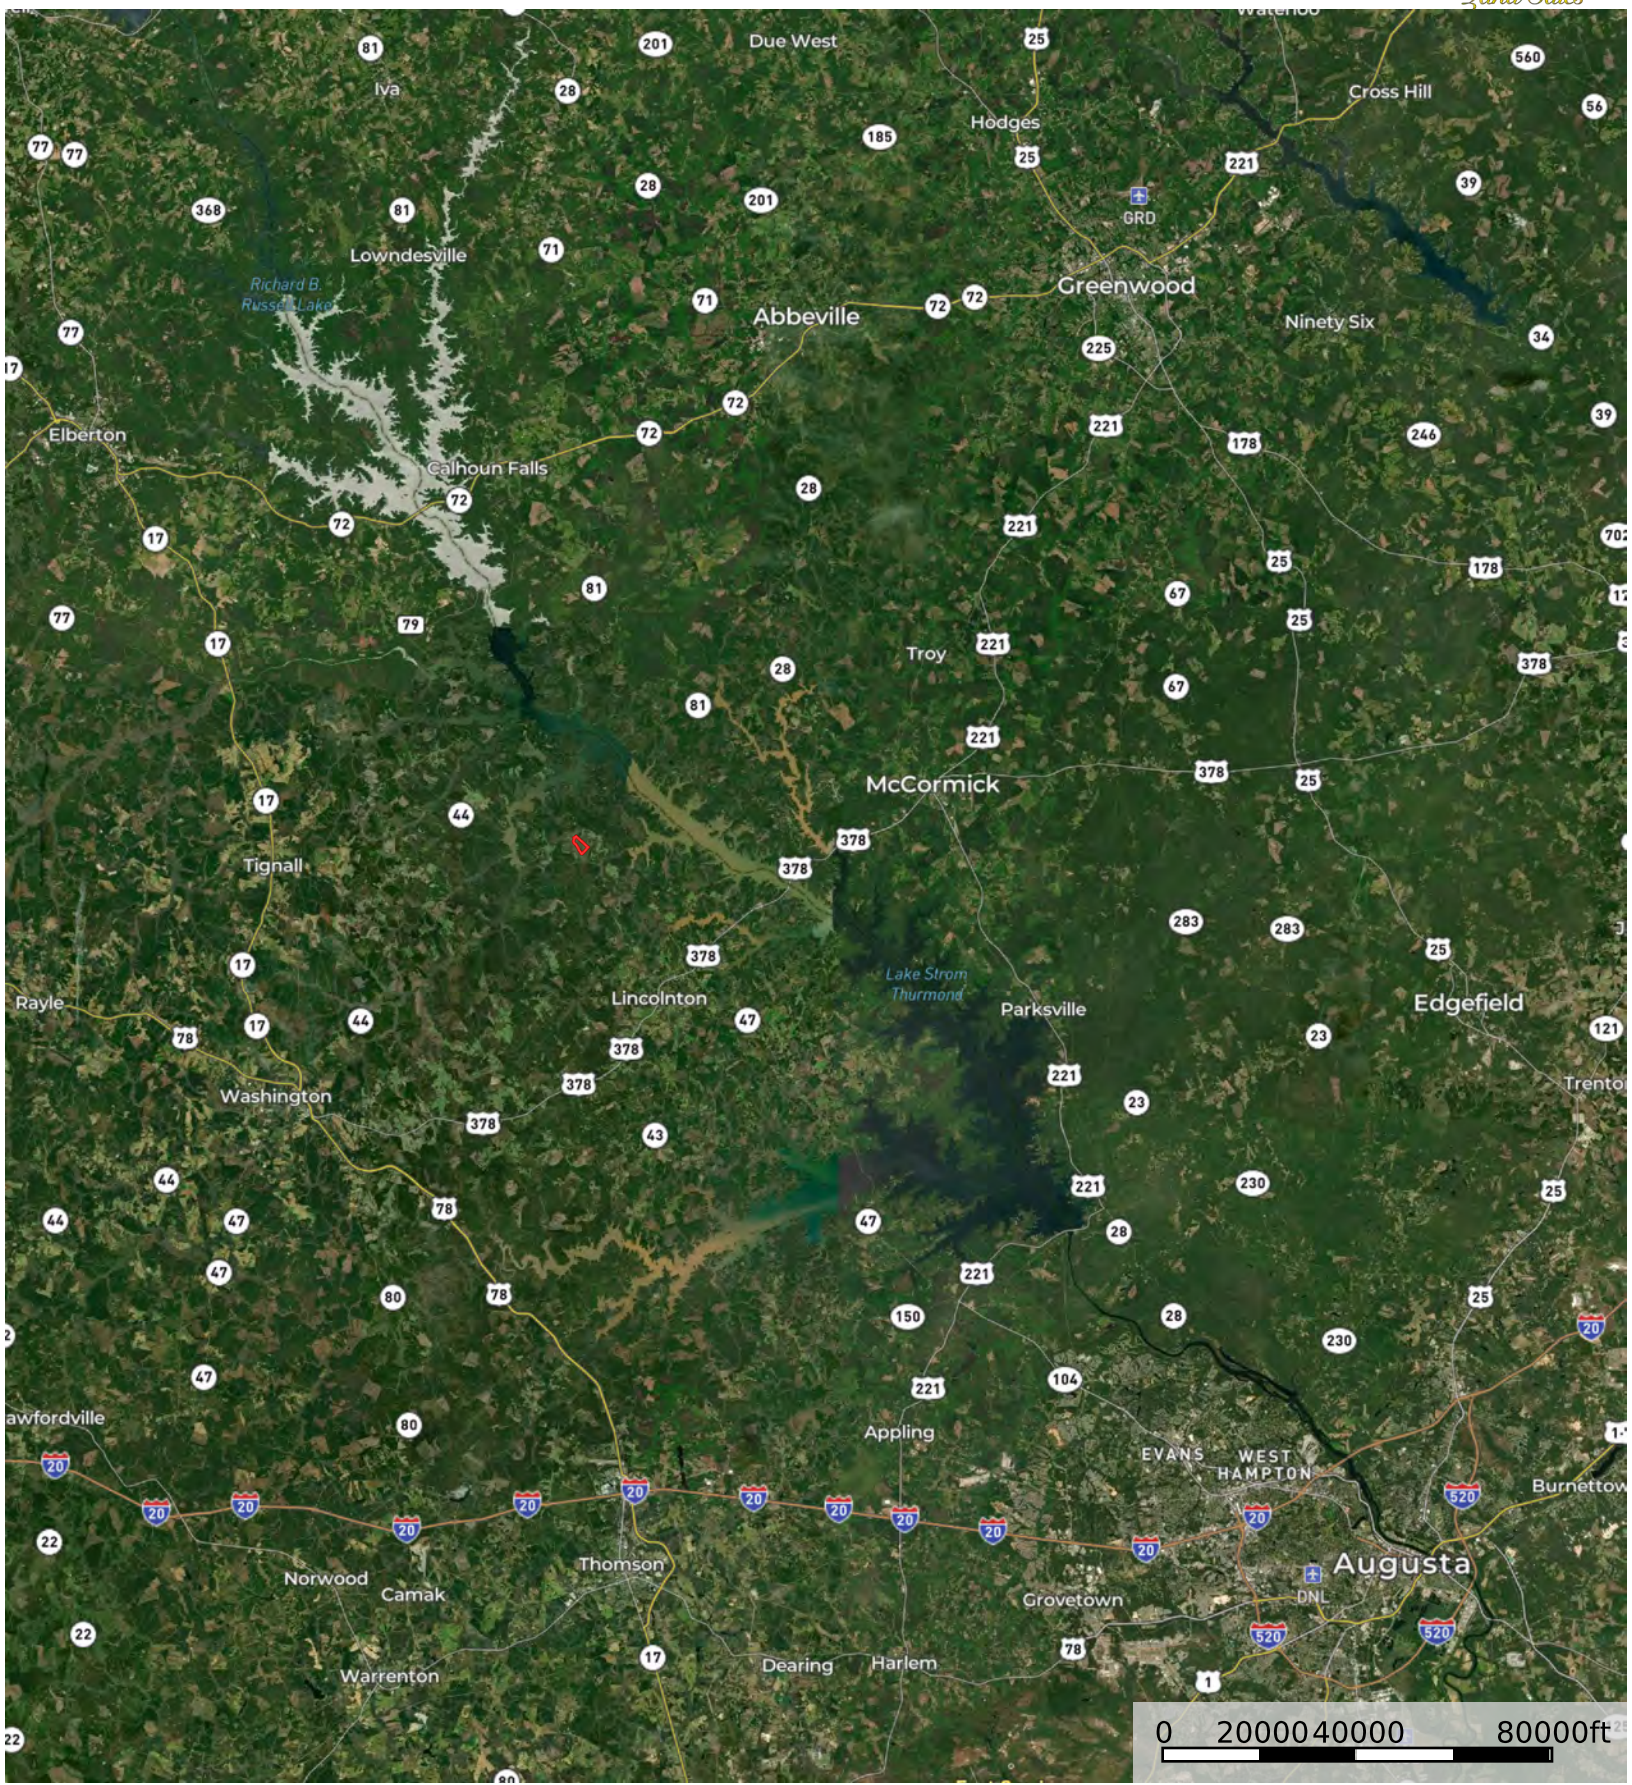

# Elberton Highway Tract

Lincoln County, Georgia, 115 AC +/-

Boundary