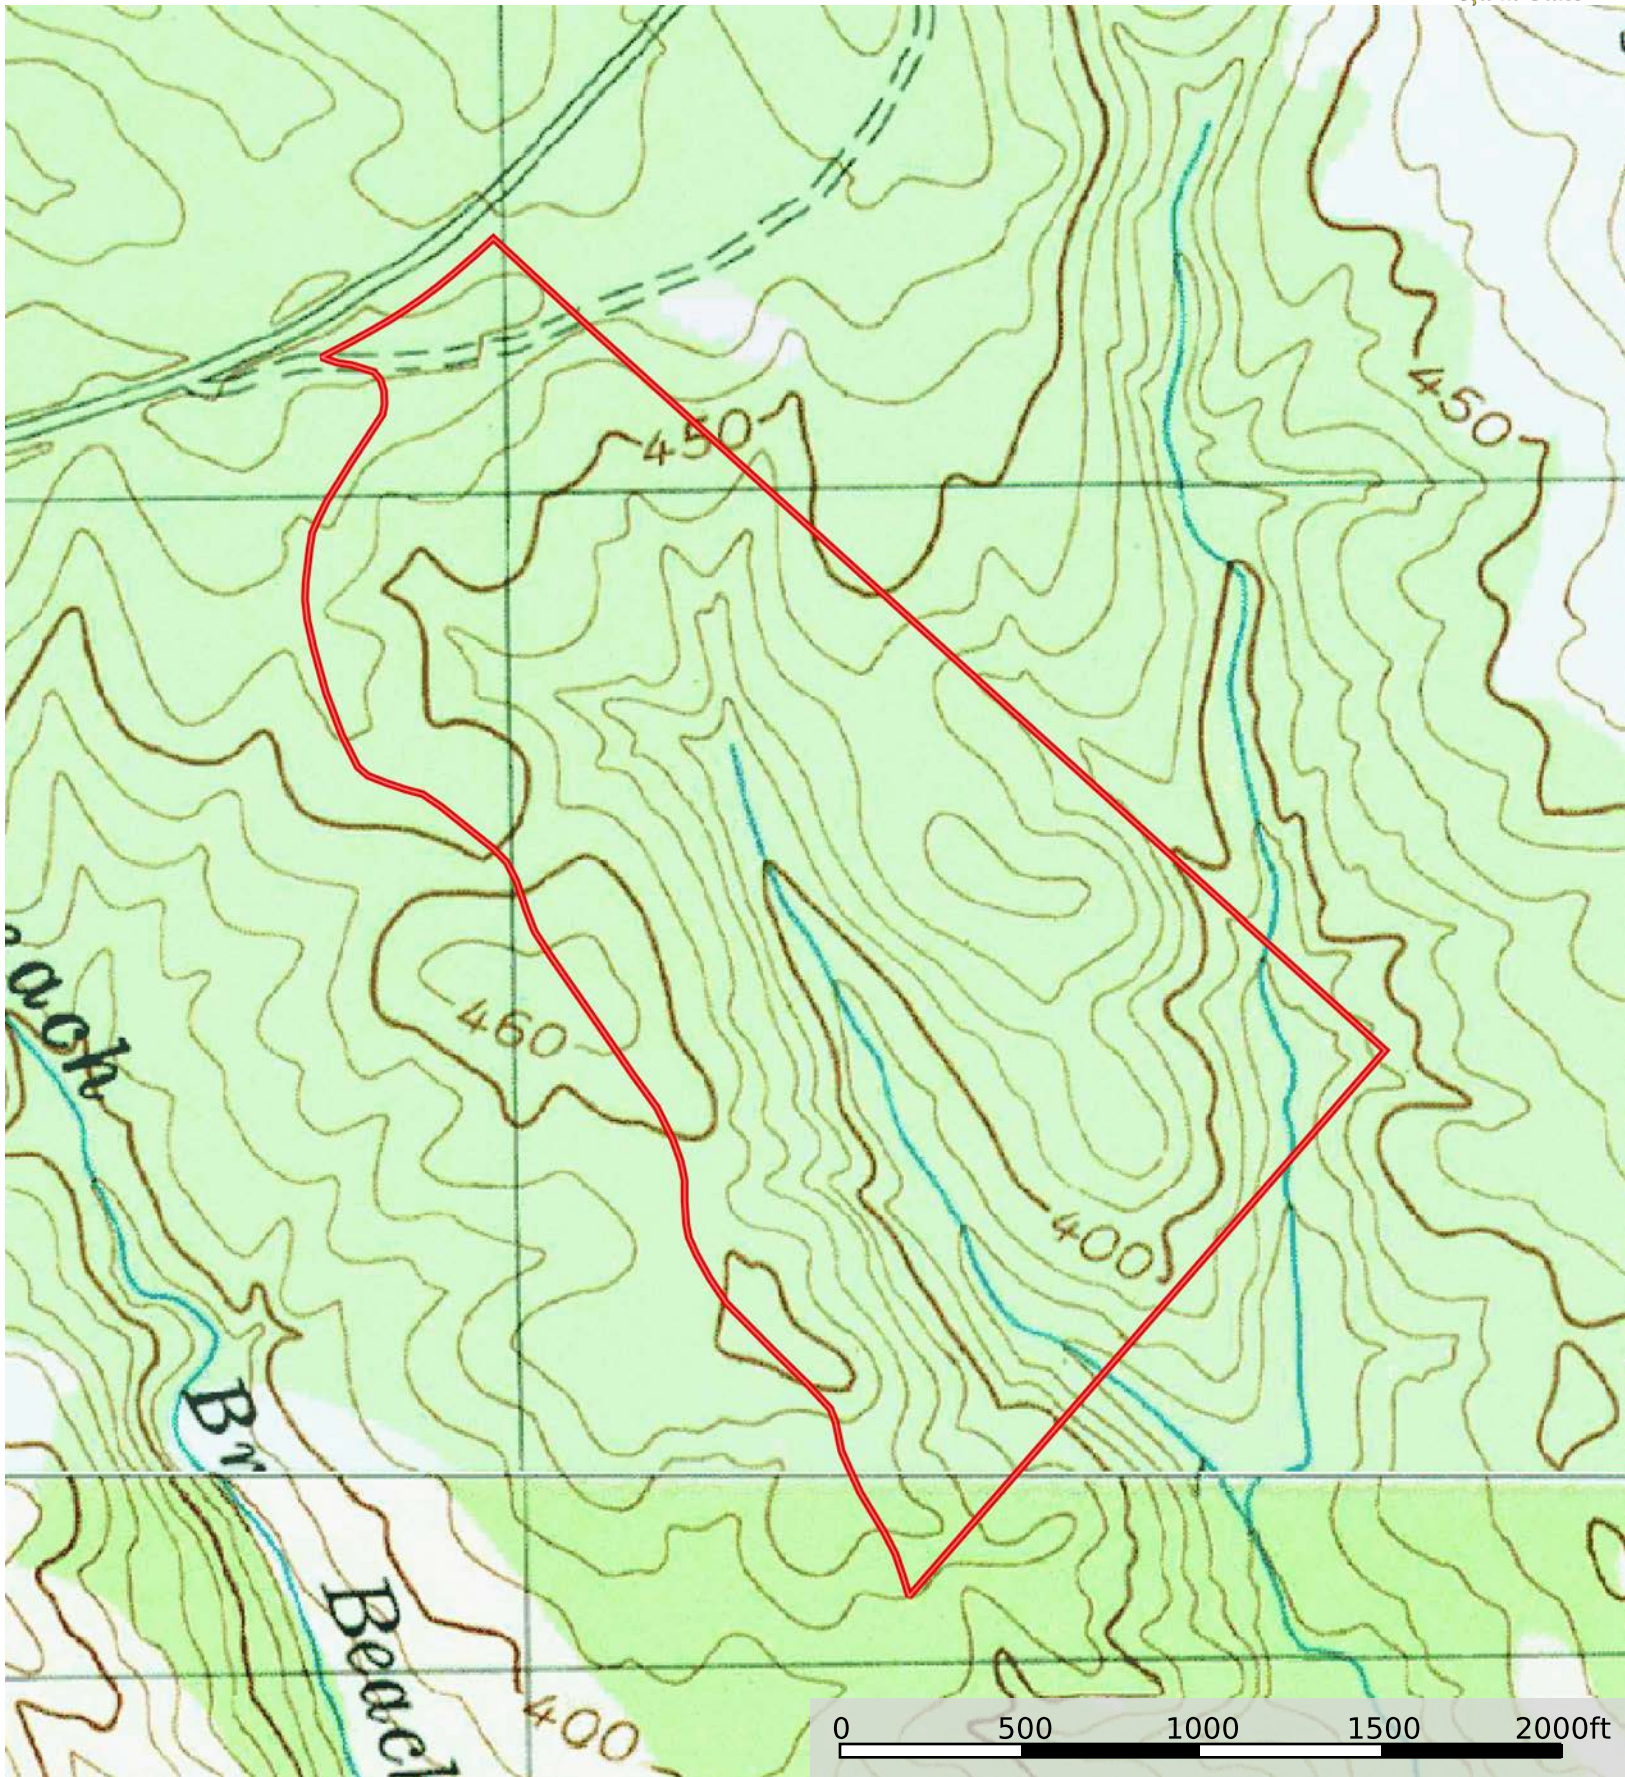

Elberton Highway Tract

Lincoln County, Georgia, 115 AC +/-

Boundary

Elberton Highway Tract

Lincoln County, Georgia, 115 AC +/-

Google

Boundary

Elberton Highway Tract

Lincoln Co, GA
+/- 115 GIS Acres

Property Line is
Centerline of Road with
50' Access Easement

All information is assumed to be accurate and substantially correct but no assumptions of liability is intended. Neither the seller nor the agent or representatives warrant the completeness or accuracy of the information. Seller does not guarantee timber volumes, values, acreages (total, woodland/roughland, stand or otherwise), tree ages or the condition and/or function of any improvements, including but not limited to all buildings, machinery, appliances, wells, equipment, livestock and ponds. No representatives or warranties are expressed or implied as to the property, its condition, boundaries or logging feasibility. Prospective buyers should satisfy themselves as to the accuracy of this information.

250 ft 750 ft 1250 ft 1750 ft

 Boundary