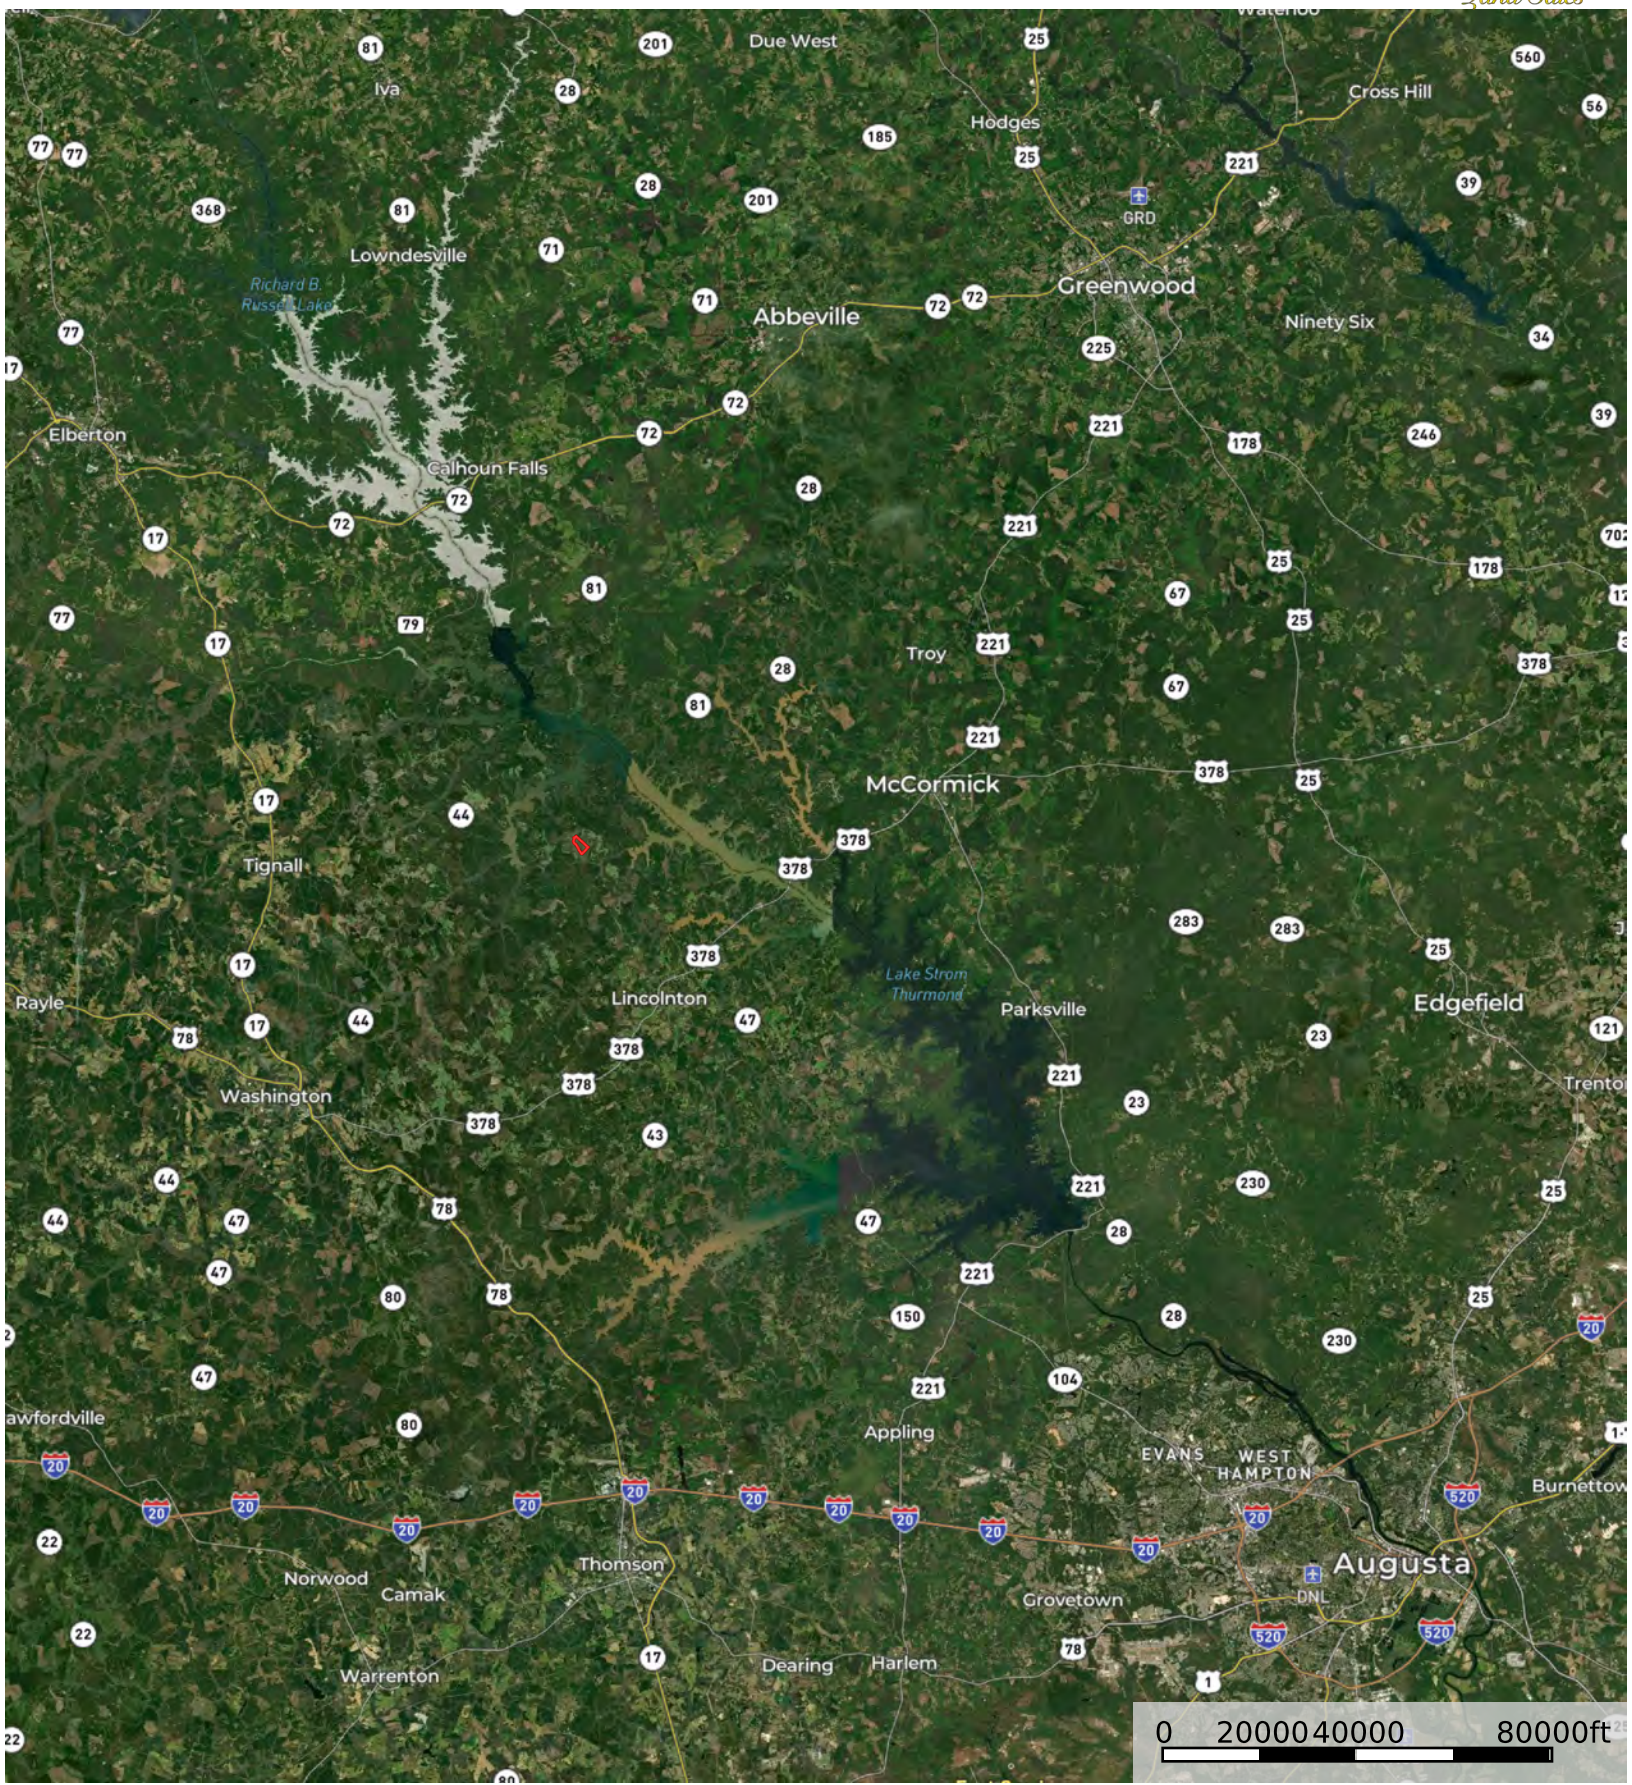

Elberton Highway Tract

Lincoln County, Georgia, 115 AC +/-

Boundary

Elberton Highway Tract

Lincoln County, Georgia, 115 AC +/-

Google

Boundary

Elberton Highway Tract

Lincoln Co, GA
+/- 115 GIS Acres

Property Line is
Centerline of Road with
50' Access Easement

All information is assumed to be accurate and substantially correct but no assumptions of liability is intended. Neither the seller nor the agent or representatives warrant the completeness or accuracy of the information. Seller does not guarantee timber volumes, values, acreages (total, woodland/roughland, stand or otherwise), tree ages or the condition and/or function of any improvements, including but not limited to all buildings, machinery, appliances, wells, equipment, livestock and ponds. No representatives or warranties are expressed or implied as to the property, its condition, boundaries or logging feasibility. Prospective buyers should satisfy themselves as to the accuracy of this information.

250 ft 750 ft 1250 ft 1750 ft

 Boundary