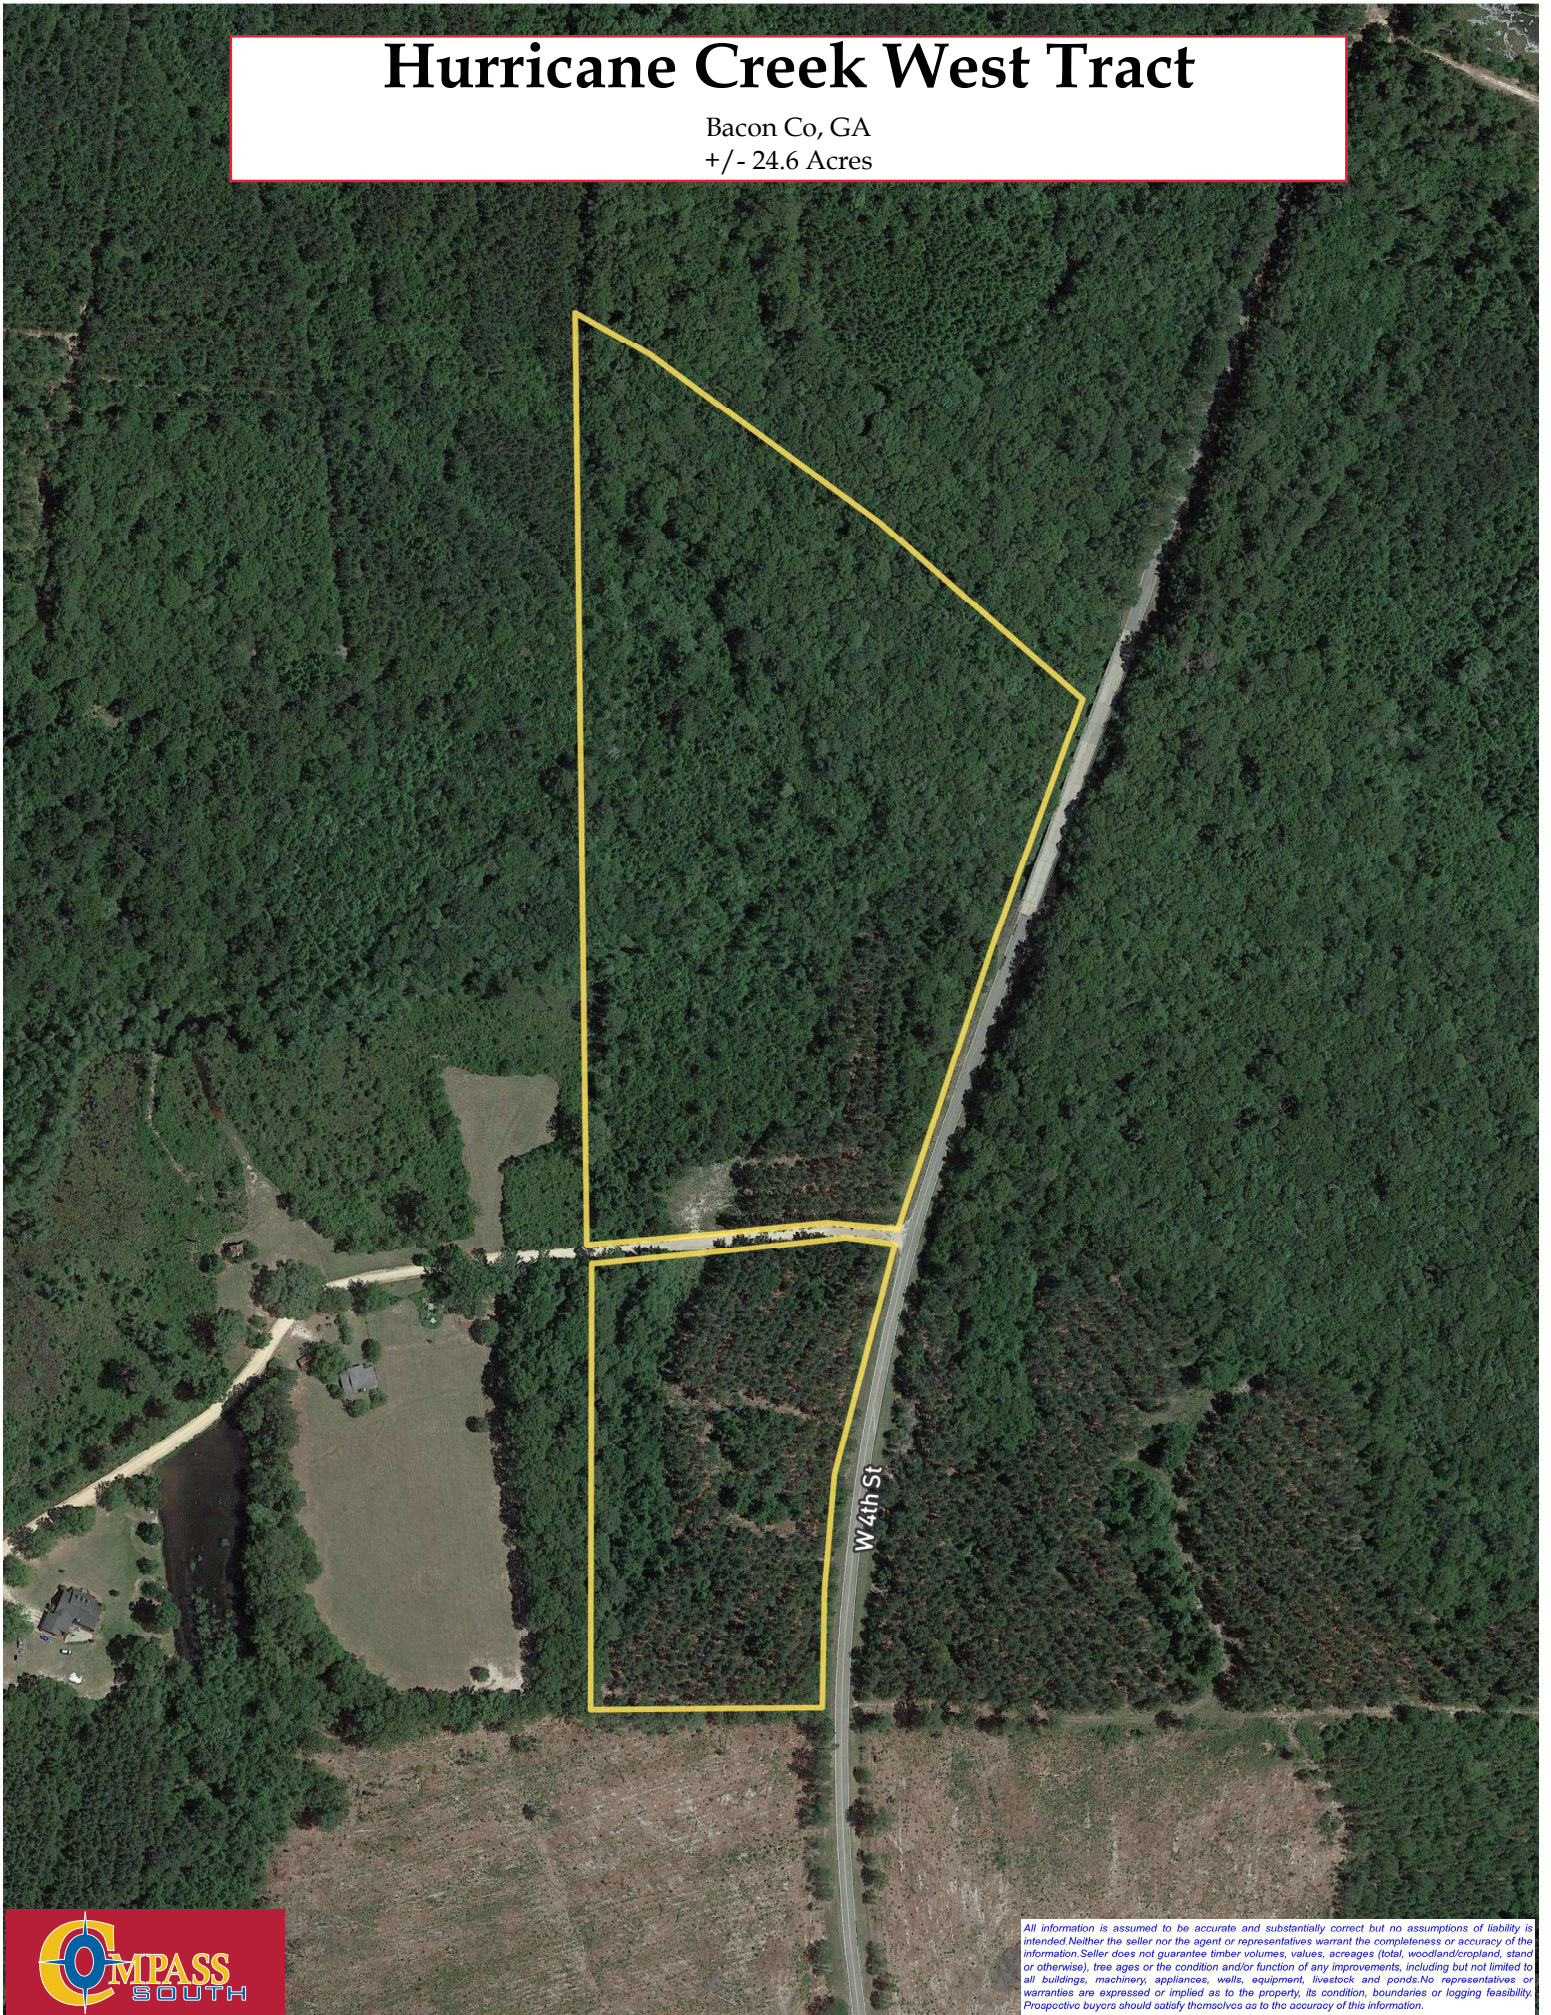

Hurricane Creek West Tract

Bacon Co, GA
+/- 24.6 Acres